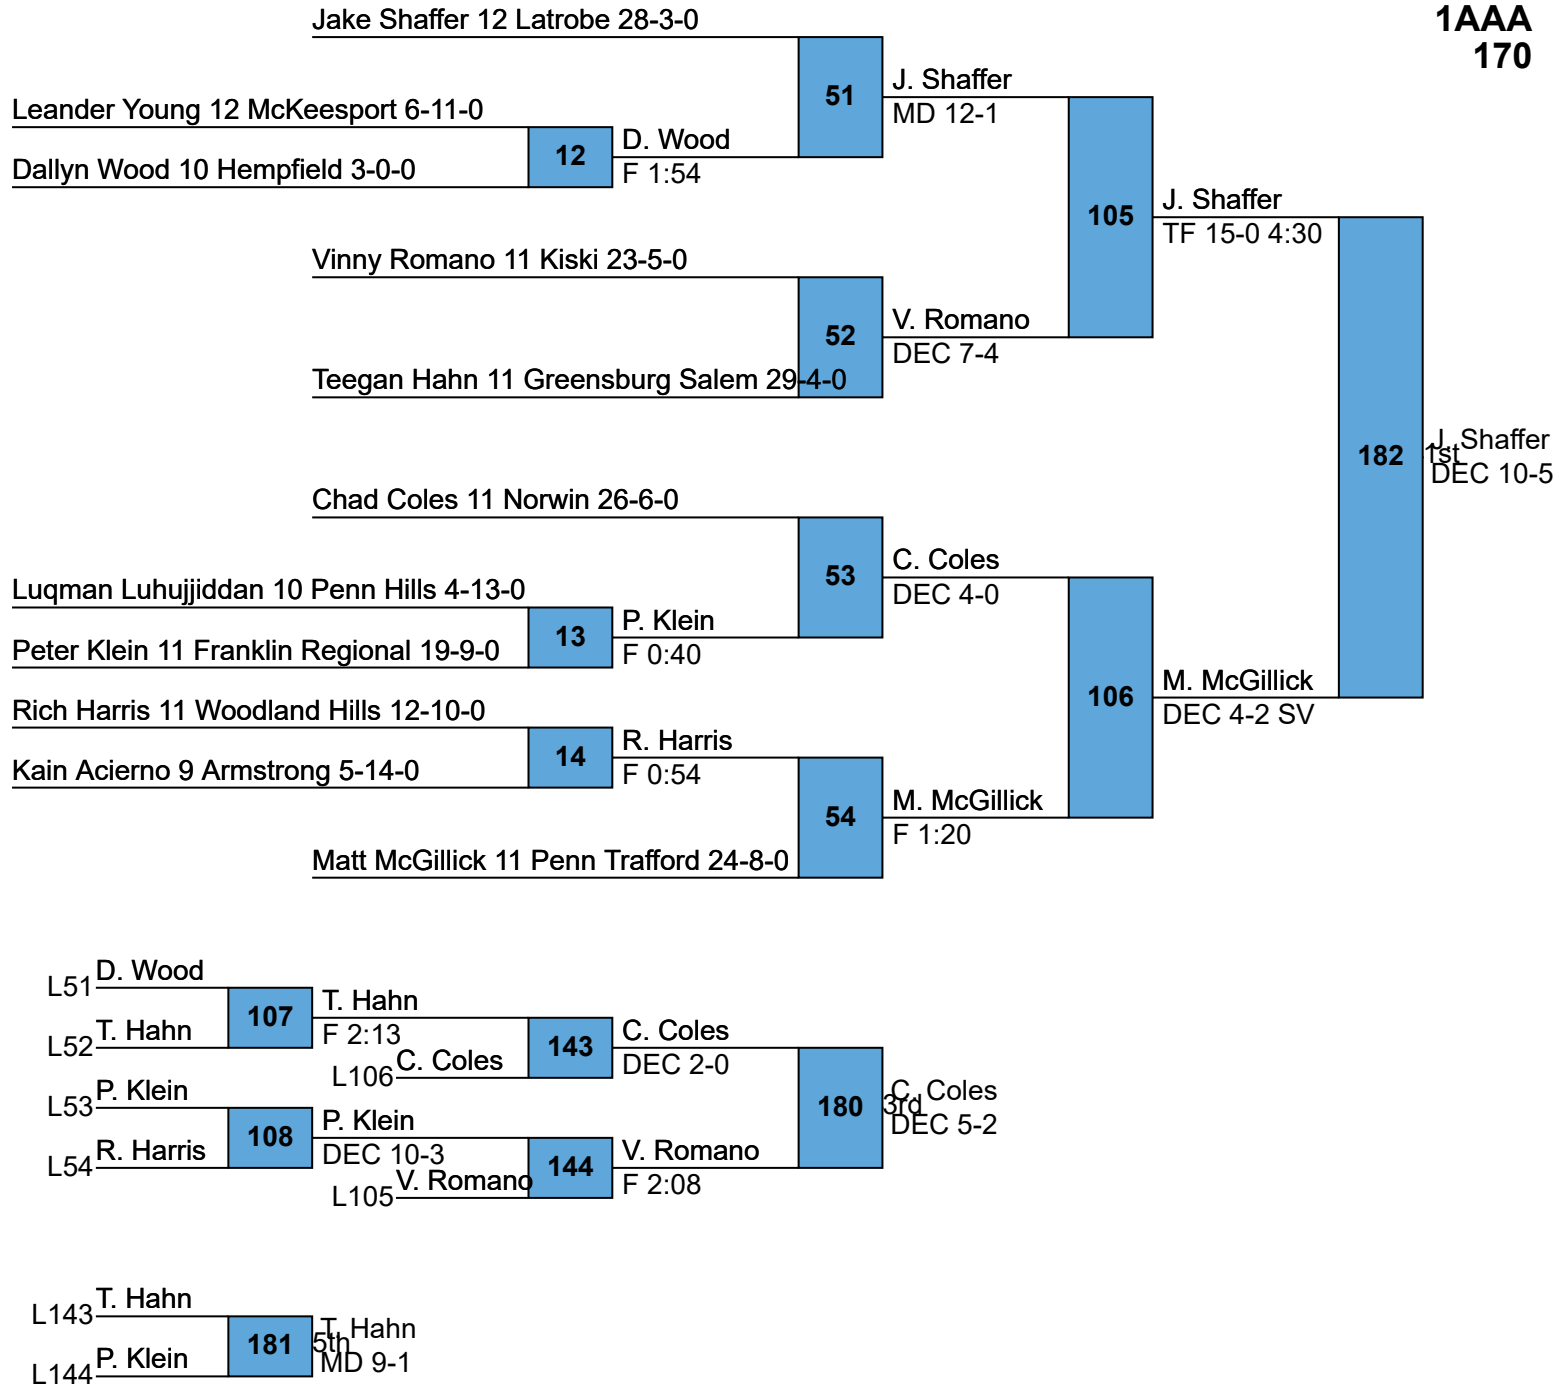

PIAA AAA District VII Section I

1AAA  
145

PIAA AAA District VII Section I  
1AAA  
152

PIAA AAA District VII Section I

1AAA

160

PIAA AAA District VII Section I  
1AAA  
170

Korbin Bundy 12 Greensburg Salem 23-8-0