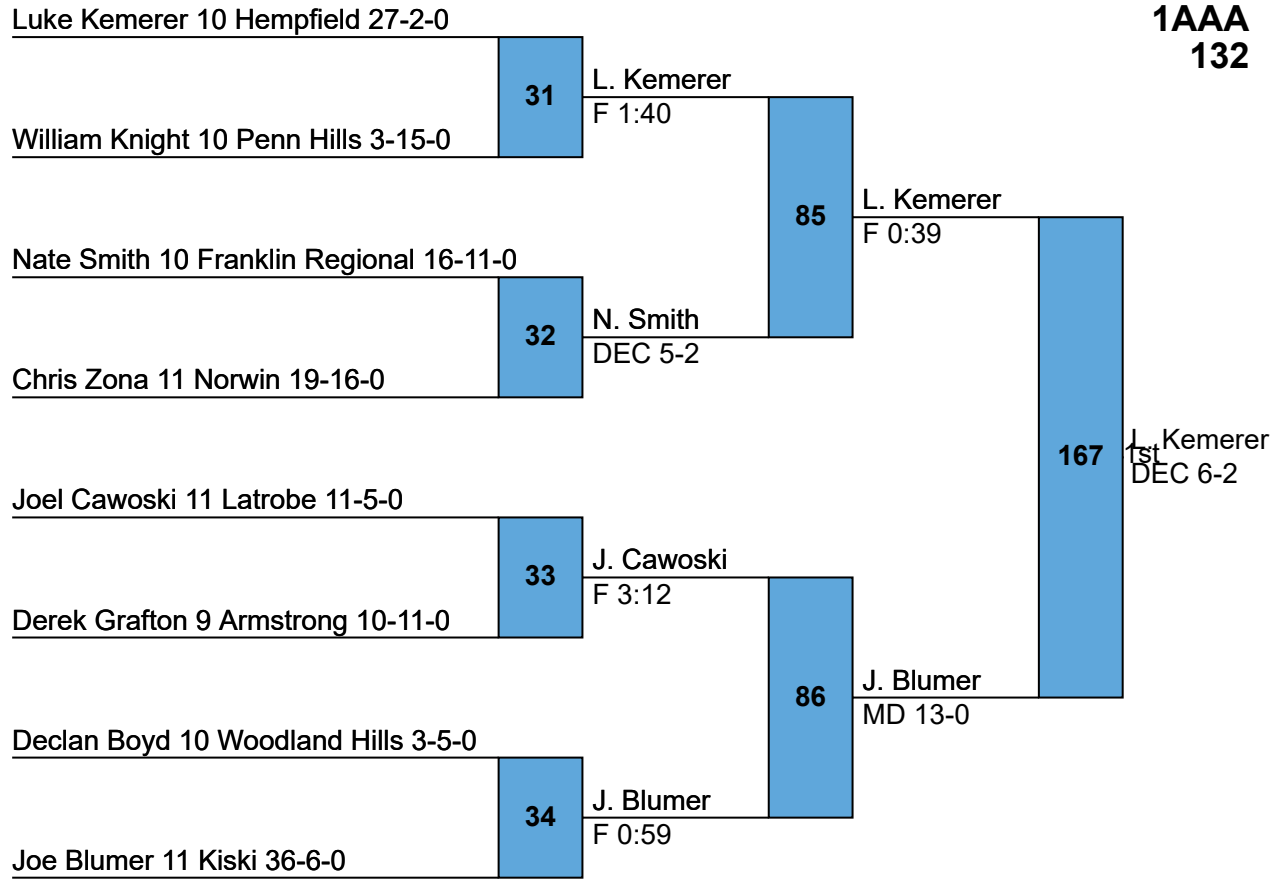

PIAA AAA District VII Section I

1AAA
132