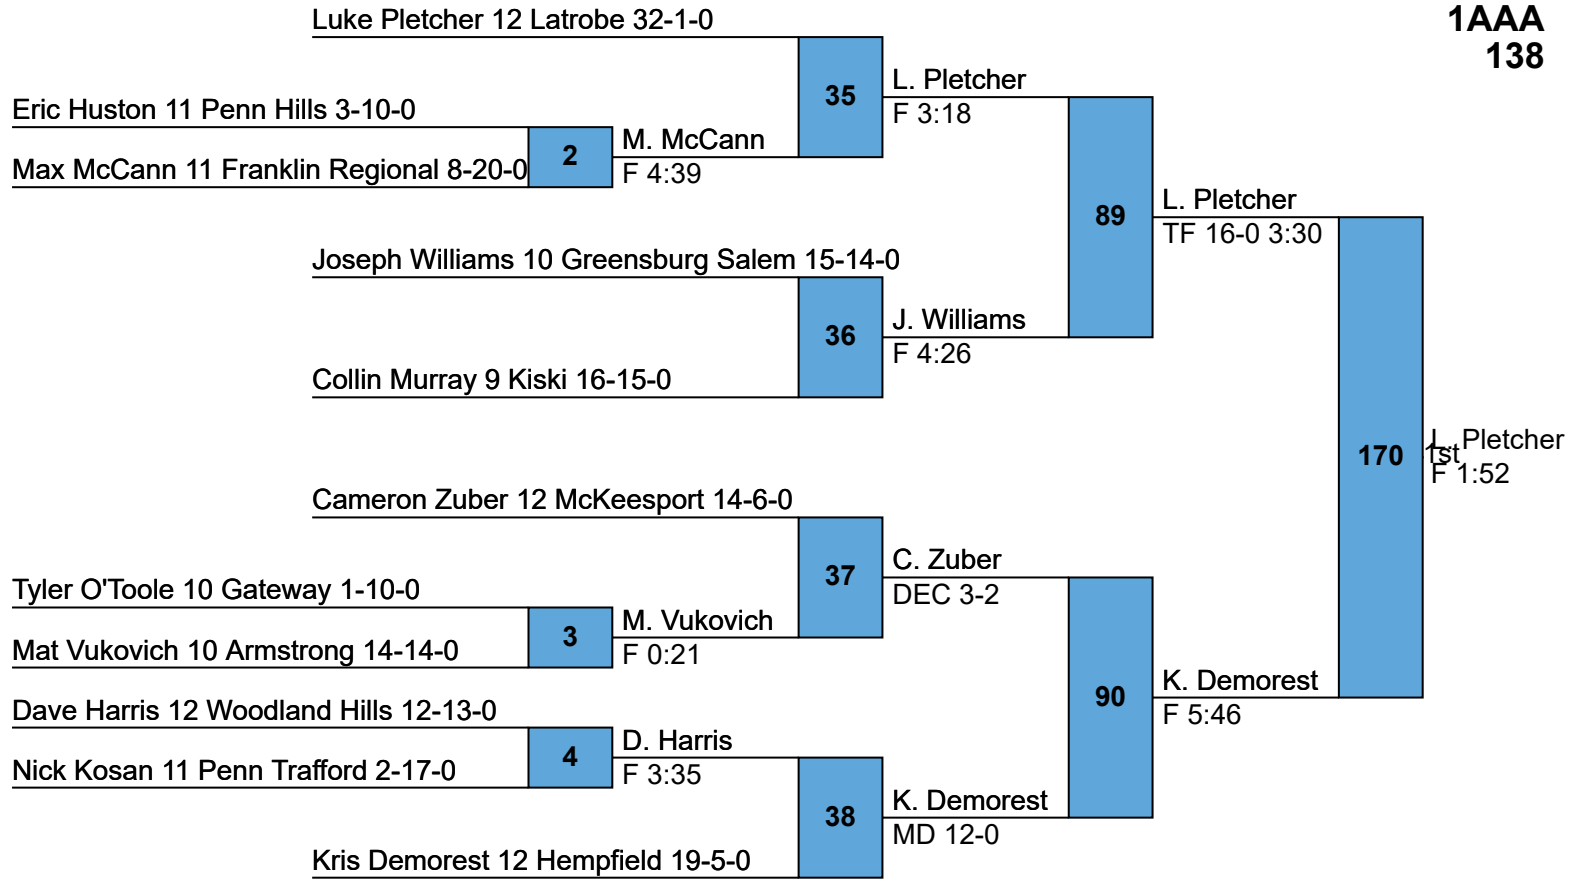

PIAA AAA District VII Section I

1AAA  
145

PIAA AAA District VII Section I  
1AAA  
152

PIAA AAA District VII Section I

1AAA

160

PIAA AAA District VII Section I  
1AAA  
170

Korbin Bundy 12 Greensburg Salem 23-8-0