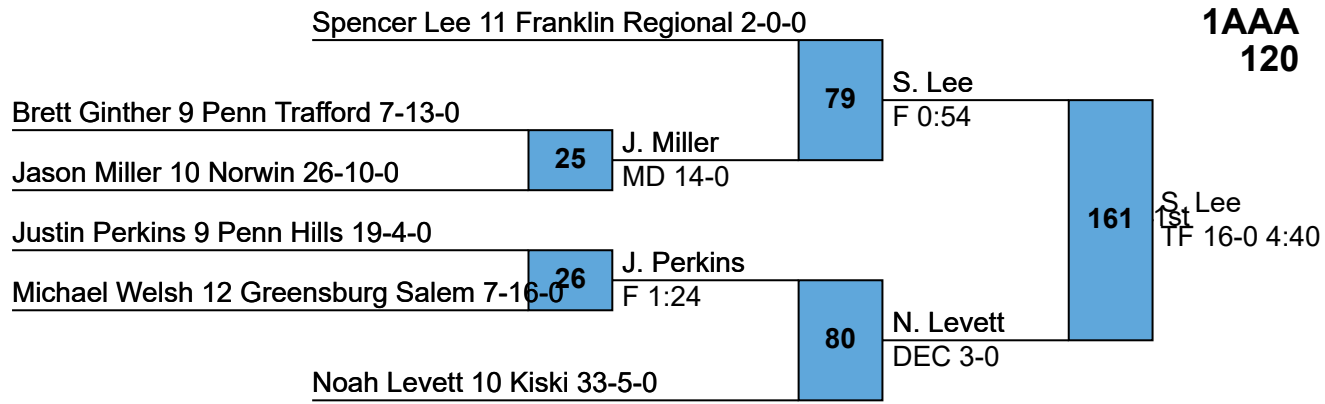

PIAA AAA District VII Section I

1AAA

120