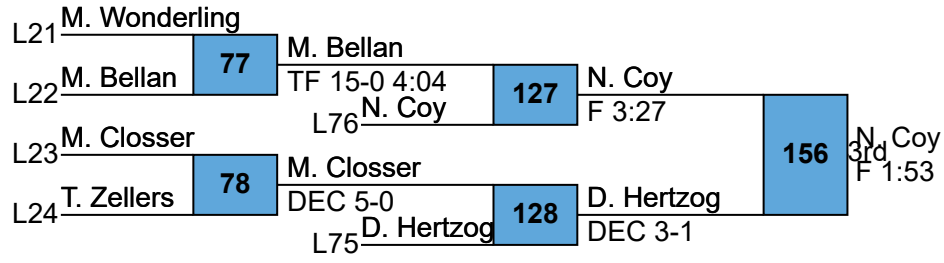

**153**

B. Sherback  
3rd  
DEC 11-4

L125 M. Jobe **154** M. Jobe  
5th  
F 0:26

L126 T. Malia

PIAA AAA District VII Section I

1AAA  
113

PIAA AAA District VII Section I

1AAA