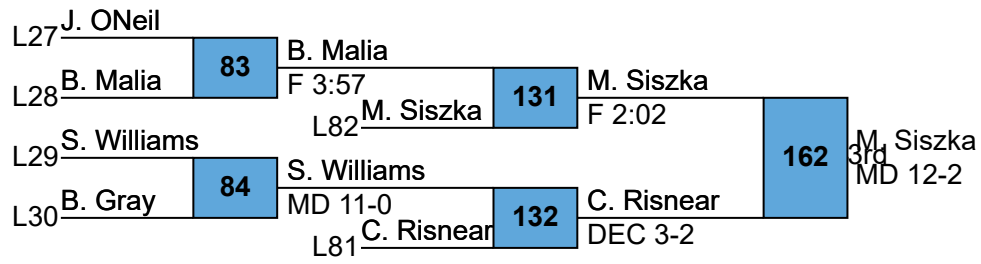

PIAA AAA District VII Section I

1AAA
126