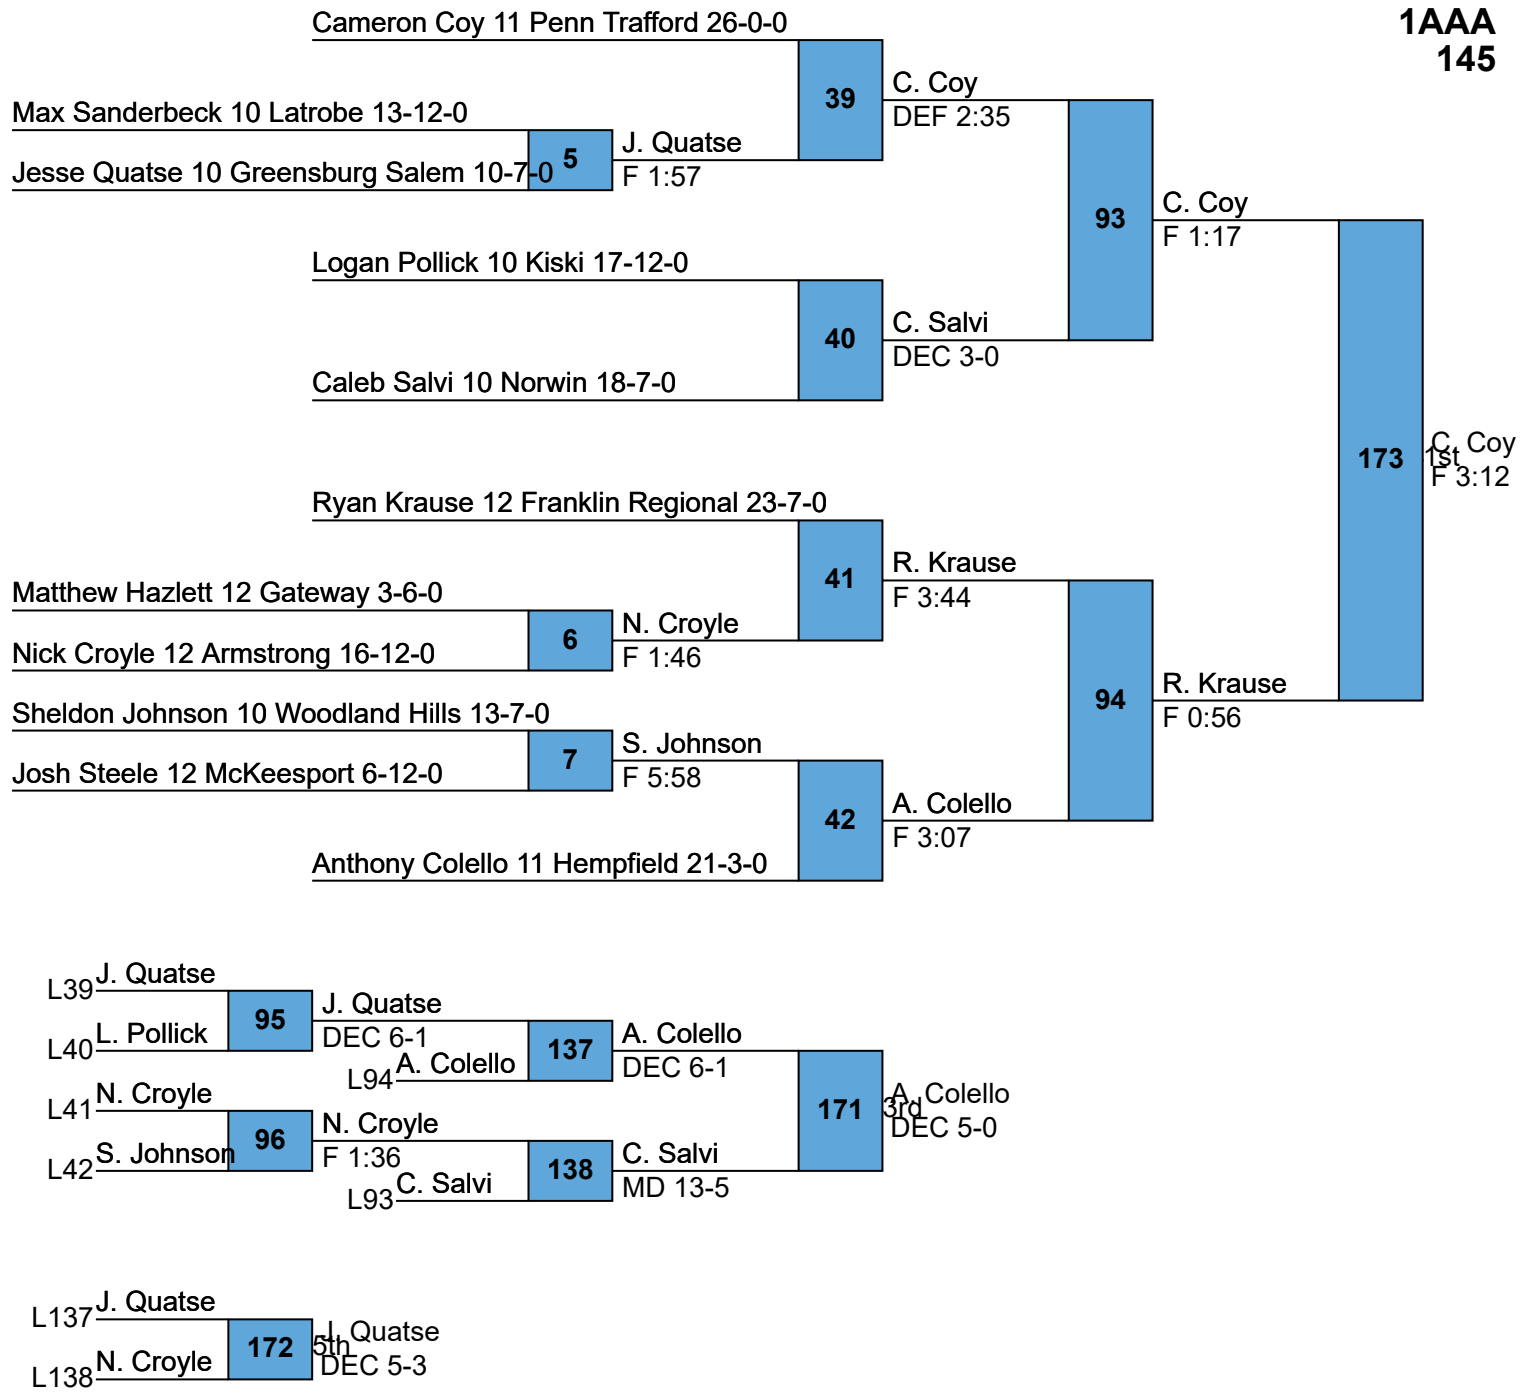

PIAA AAA District VII Section I

1AAA
145