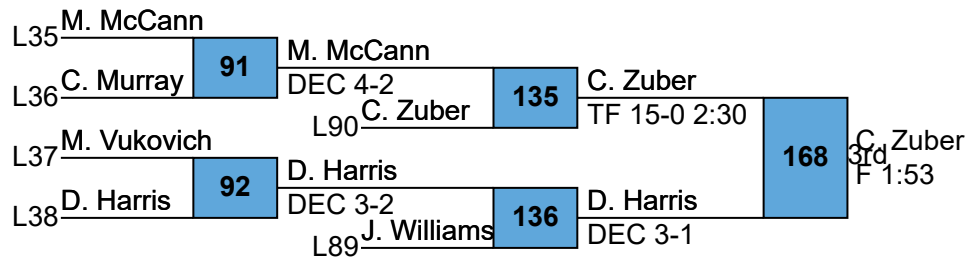

PIAA AAA District VII Section I

1AAA

138