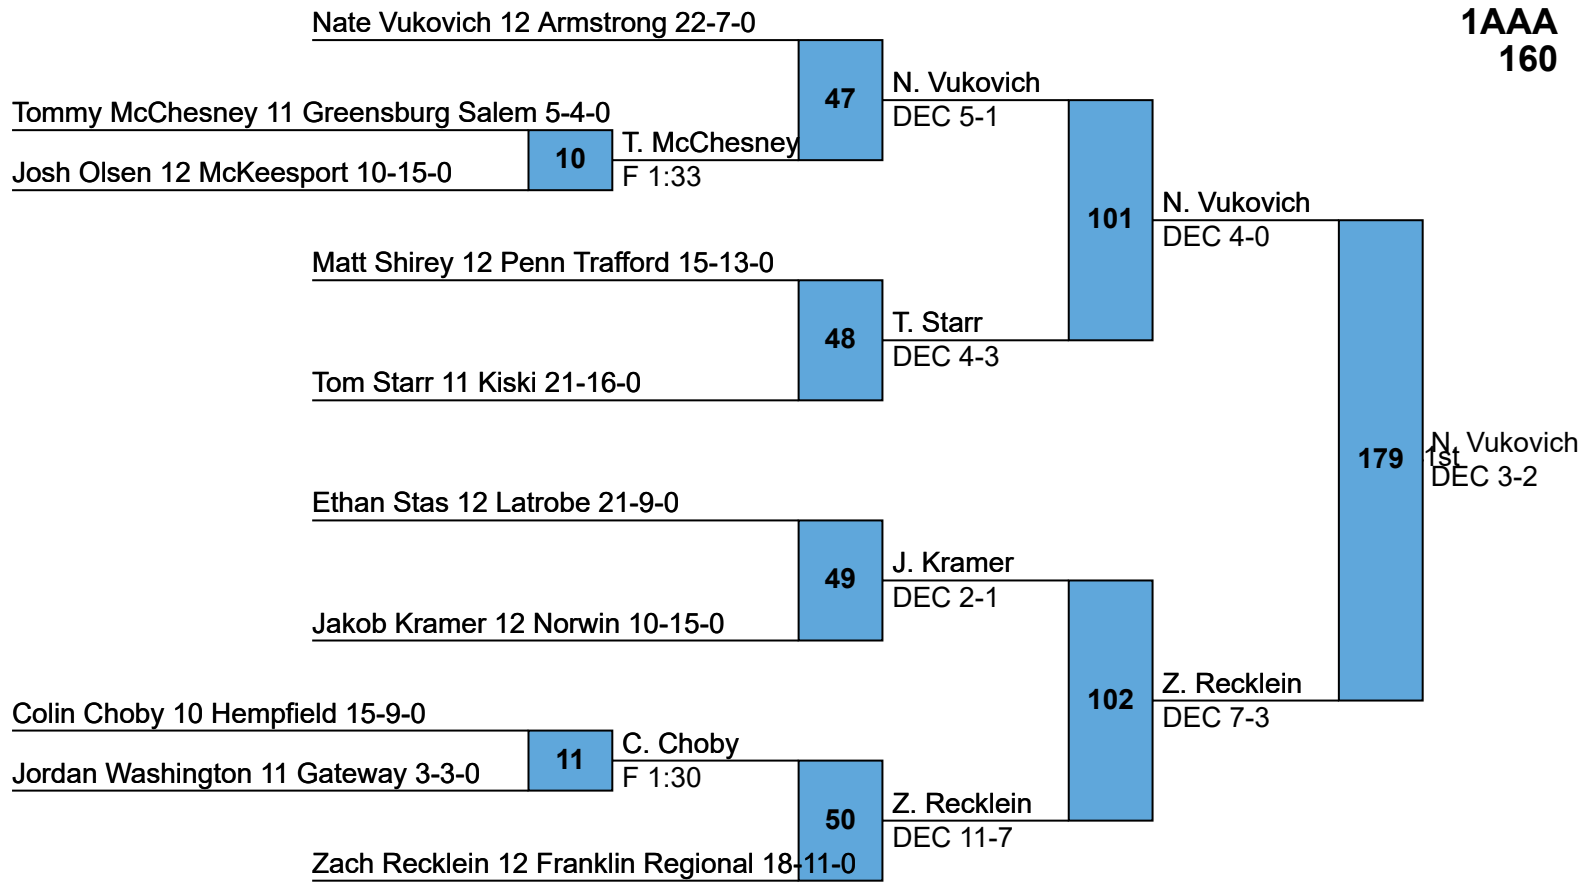

PIAA AAA District VII Section I

1AAA  
145

PIAA AAA District VII Section I  
1AAA  
152

PIAA AAA District VII Section I

1AAA

160

PIAA AAA District VII Section I  
1AAA  
170

Korbin Bundy 12 Greensburg Salem 23-8-0