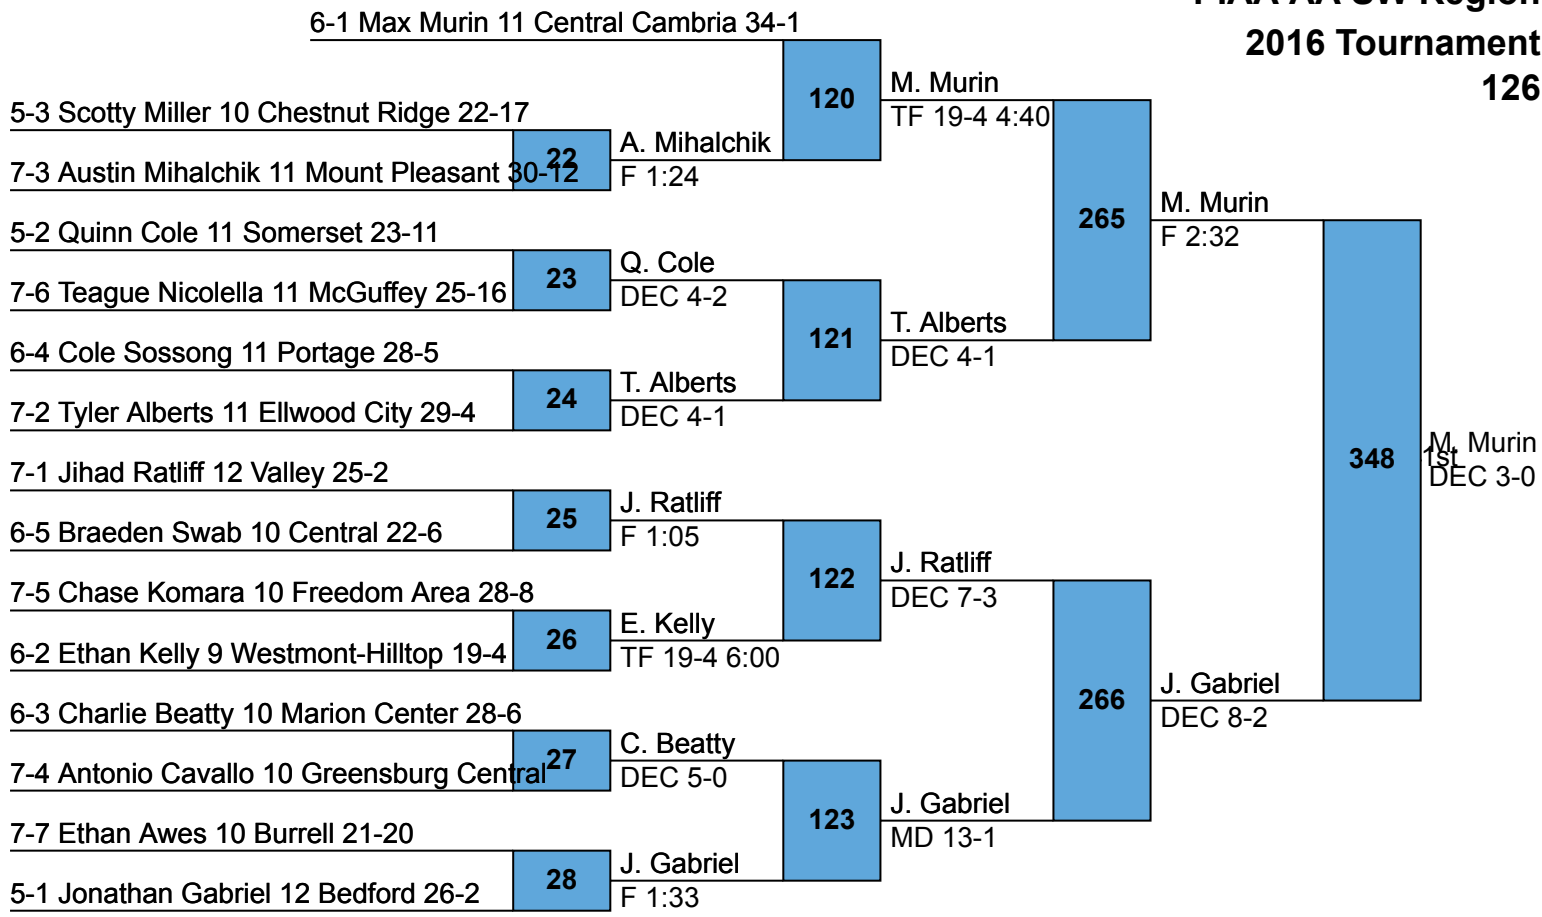

PIAA AA SW Region  
2016 Tournament  
106

PIAA AA SW Region  
2016 Tournament  
113

PIAA AA SW Region  
2016 Tournament  
120

**PIAA AA SW Region  
2016 Tournament  
126**

PIAA AA SW Region  
2016 Tournament  
132

PIAA AA SW Region  
2016 Tournament  
138

**PIAA AA SW Region  
2016 Tournament  
145**

PIAA AA SW Region  
2016 Tournament  
152

**PIAA AA SW Region  
2016 Tournament  
160**

PIAA AA SW Region  
2016 Tournament  
170

PIAA AA SW Region  
2016 Tournament  
182

PIAA AA SW Region  
2016 Tournament  
195

L331 B. Moore  
L332 C. Green 371  
C. Green 5th  
F 0:28

PIAA AA SW Region  
2016 Tournament  
220

PIAA AA SW Region  
2016 Tournament  
285