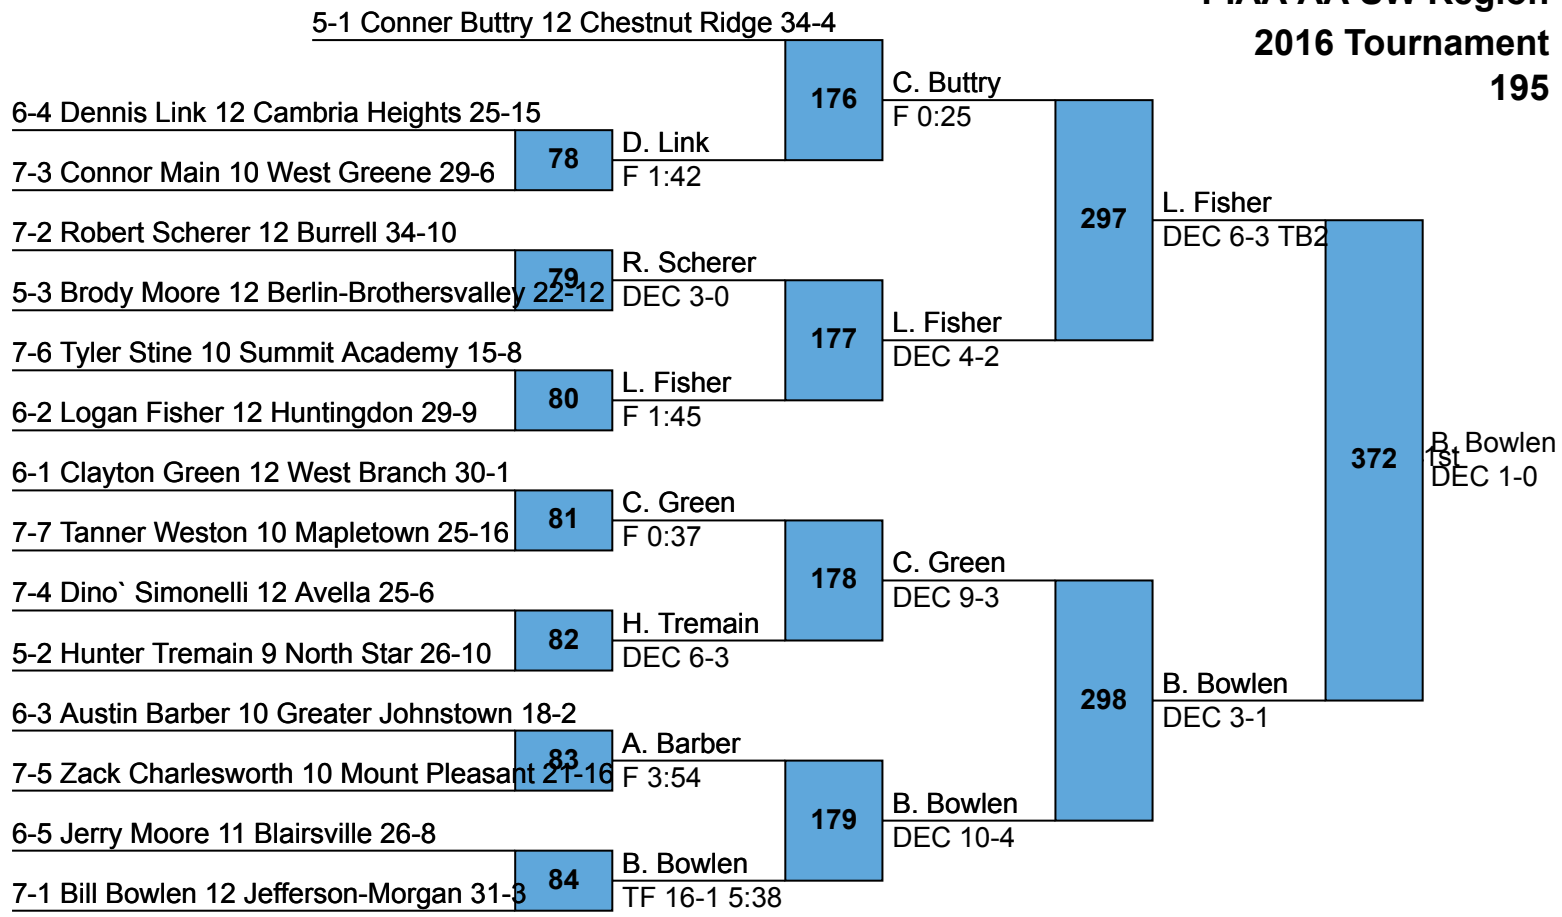

PIAA AA SW Region  
2016 Tournament  
138

**PIAA AA SW Region  
2016 Tournament  
145**

PIAA AA SW Region  
2016 Tournament  
152

**PIAA AA SW Region  
2016 Tournament  
160**

PIAA AA SW Region  
2016 Tournament  
170

PIAA AA SW Region  
2016 Tournament  
182

PIAA AA SW Region  
2016 Tournament  
195

L331 B. Moore  
L332 C. Green 371  
C. Green 5th  
F 0:28

PIAA AA SW Region  
2016 Tournament  
220

PIAA AA SW Region  
2016 Tournament  
285