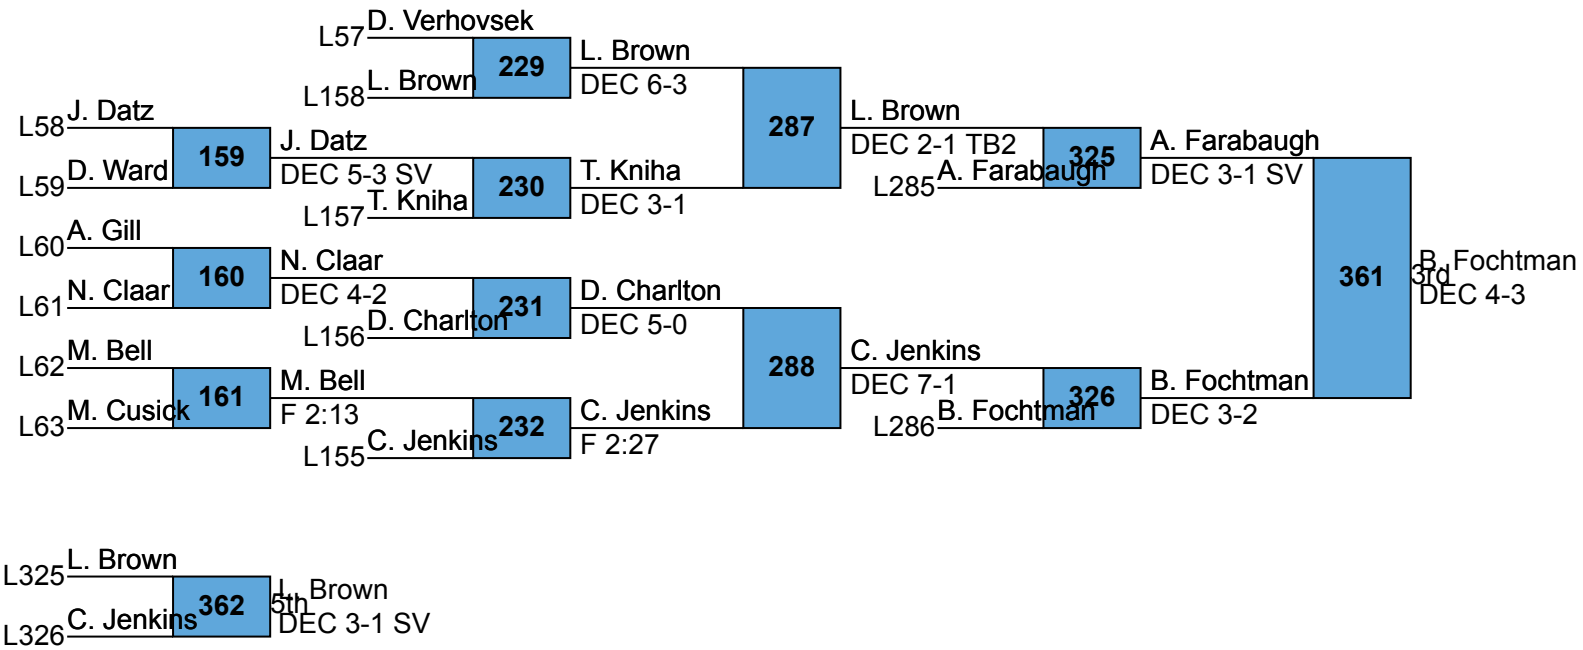

PIAA AA SW Region  
2016 Tournament  
138

**PIAA AA SW Region  
2016 Tournament  
145**

PIAA AA SW Region  
2016 Tournament  
152

**PIAA AA SW Region  
2016 Tournament  
160**

PIAA AA SW Region  
2016 Tournament  
170

PIAA AA SW Region  
2016 Tournament  
182

PIAA AA SW Region  
2016 Tournament  
195

L331 B. Moore  
L332 C. Green 371  
C. Green 5th  
F 0:28

PIAA AA SW Region  
2016 Tournament  
220

PIAA AA SW Region  
2016 Tournament  
285