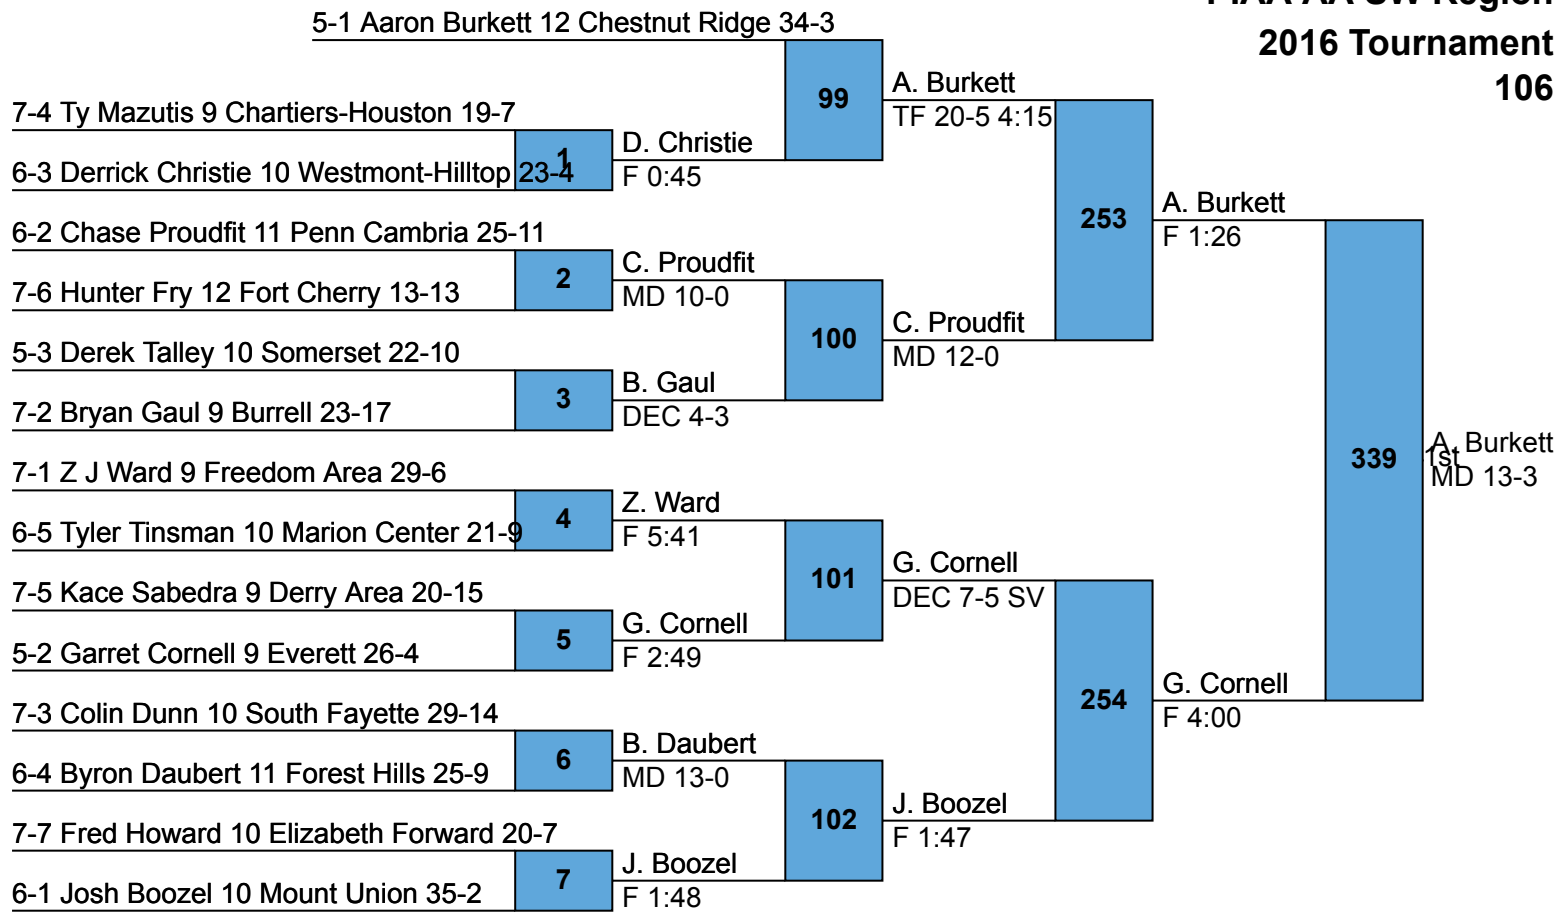

PIAA AA SW Region  
2016 Tournament  
106

PIAA AA SW Region  
2016 Tournament  
113

PIAA AA SW Region  
2016 Tournament  
120

**PIAA AA SW Region  
2016 Tournament  
126**

PIAA AA SW Region  
2016 Tournament  
132

PIAA AA SW Region  
2016 Tournament  
138

**PIAA AA SW Region  
2016 Tournament  
145**

PIAA AA SW Region  
2016 Tournament  
152

**PIAA AA SW Region  
2016 Tournament  
160**

PIAA AA SW Region  
2016 Tournament  
170