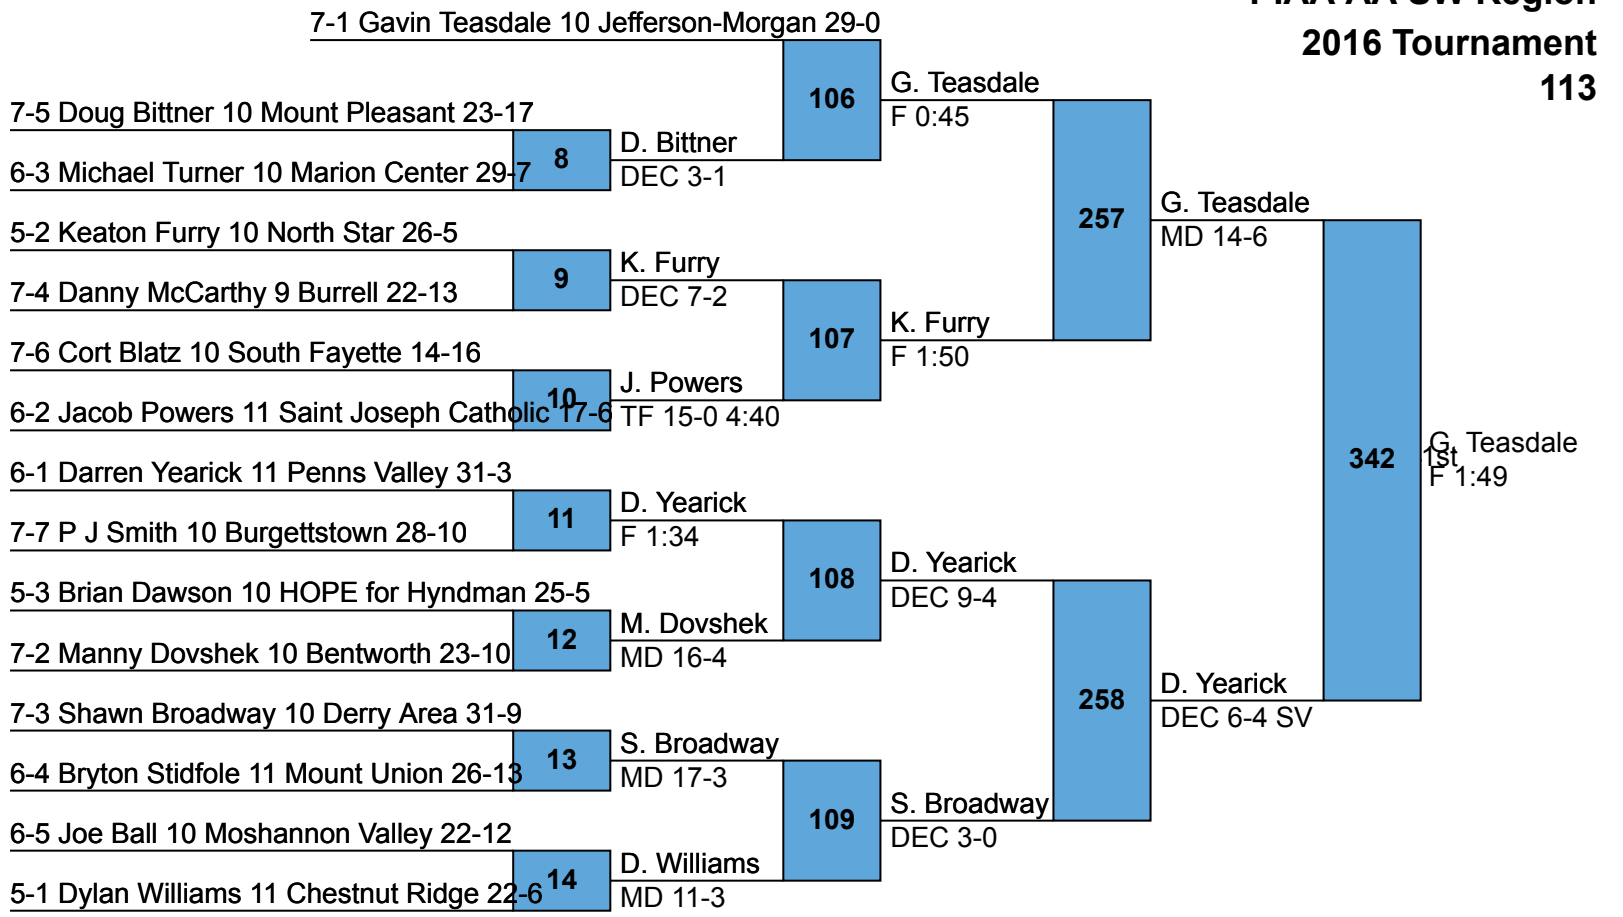

PIAA AA SW Region  
2016 Tournament  
106

PIAA AA SW Region  
2016 Tournament  
113

PIAA AA SW Region  
2016 Tournament  
120

**PIAA AA SW Region  
2016 Tournament  
126**

PIAA AA SW Region  
2016 Tournament  
132

PIAA AA SW Region  
2016 Tournament  
138

**PIAA AA SW Region  
2016 Tournament  
145**

PIAA AA SW Region  
2016 Tournament  
152

**PIAA AA SW Region  
2016 Tournament  
160**

PIAA AA SW Region  
2016 Tournament  
170