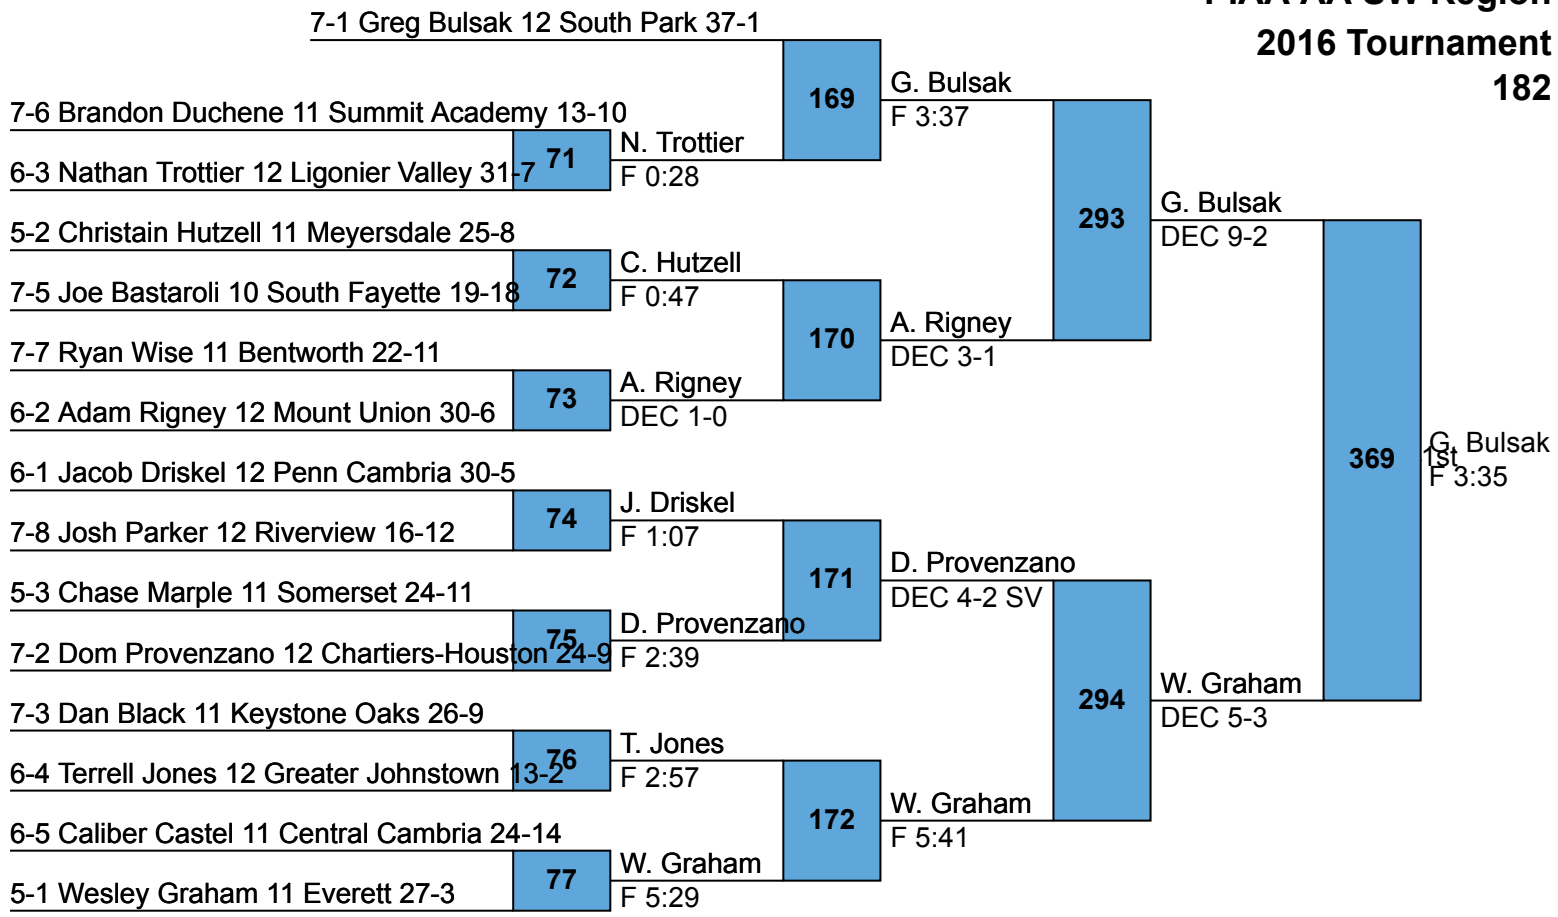

PIAA AA SW Region
2016 Tournament
182