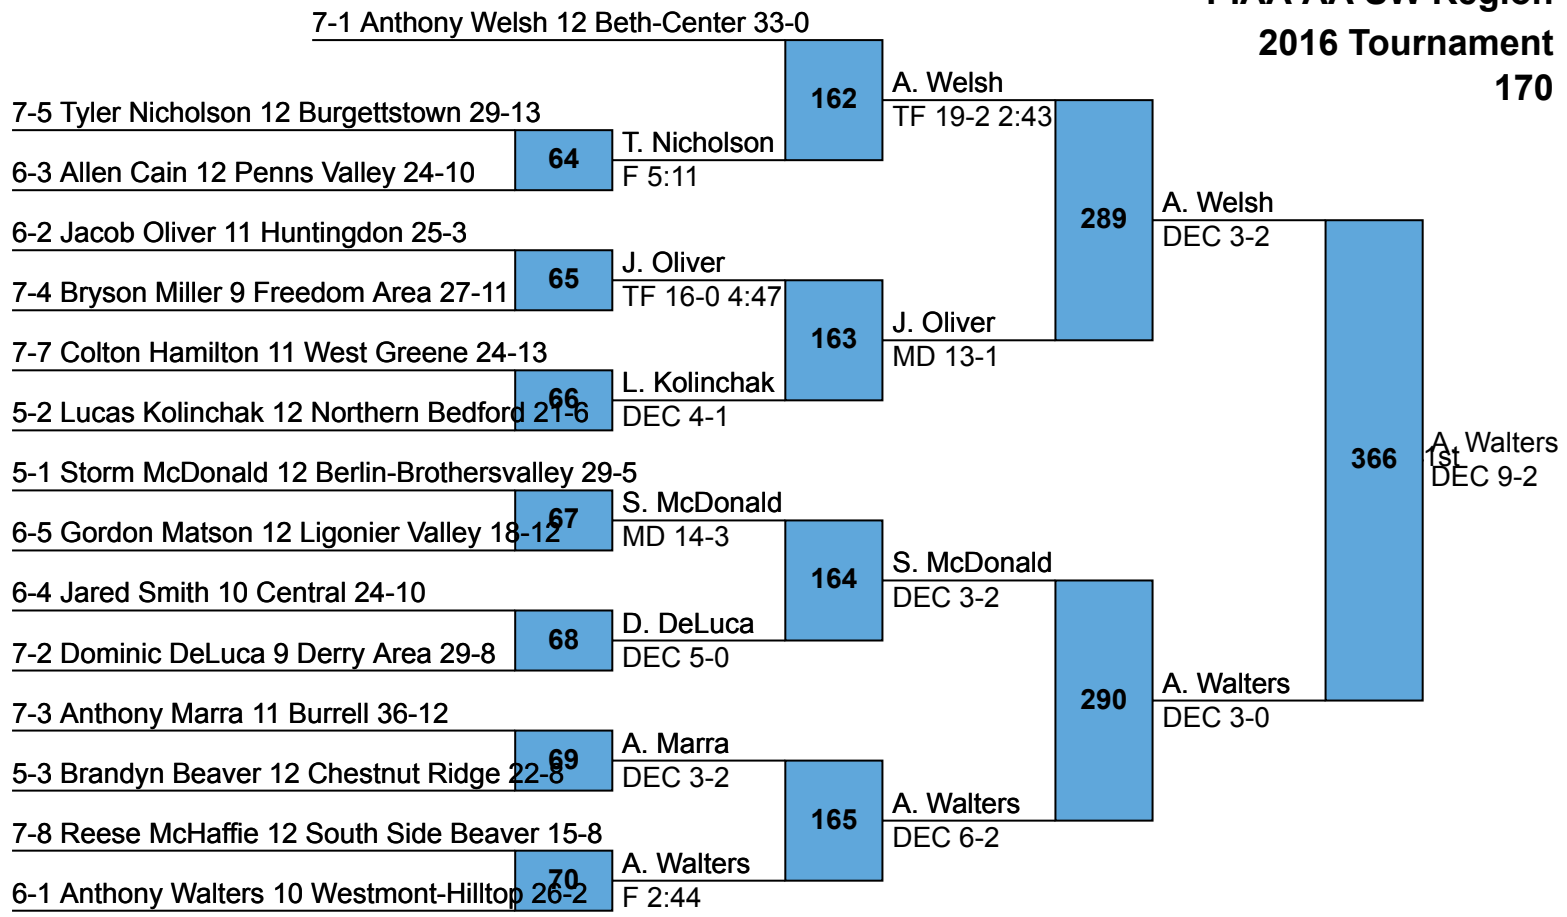

PIAA AA SW Region  
2016 Tournament  
106

PIAA AA SW Region  
2016 Tournament  
113

PIAA AA SW Region  
2016 Tournament  
120

**PIAA AA SW Region  
2016 Tournament  
126**

PIAA AA SW Region  
2016 Tournament  
132

PIAA AA SW Region  
2016 Tournament  
138

**PIAA AA SW Region  
2016 Tournament  
145**

PIAA AA SW Region  
2016 Tournament  
152

**PIAA AA SW Region  
2016 Tournament  
160**

PIAA AA SW Region  
2016 Tournament  
170

PIAA AA SW Region  
2016 Tournament  
182

PIAA AA SW Region  
2016 Tournament  
195

L331 B. Moore  
L332 C. Green 371  
C. Green 5th  
F 0:28

PIAA AA SW Region  
2016 Tournament  
220

PIAA AA SW Region  
2016 Tournament  
285