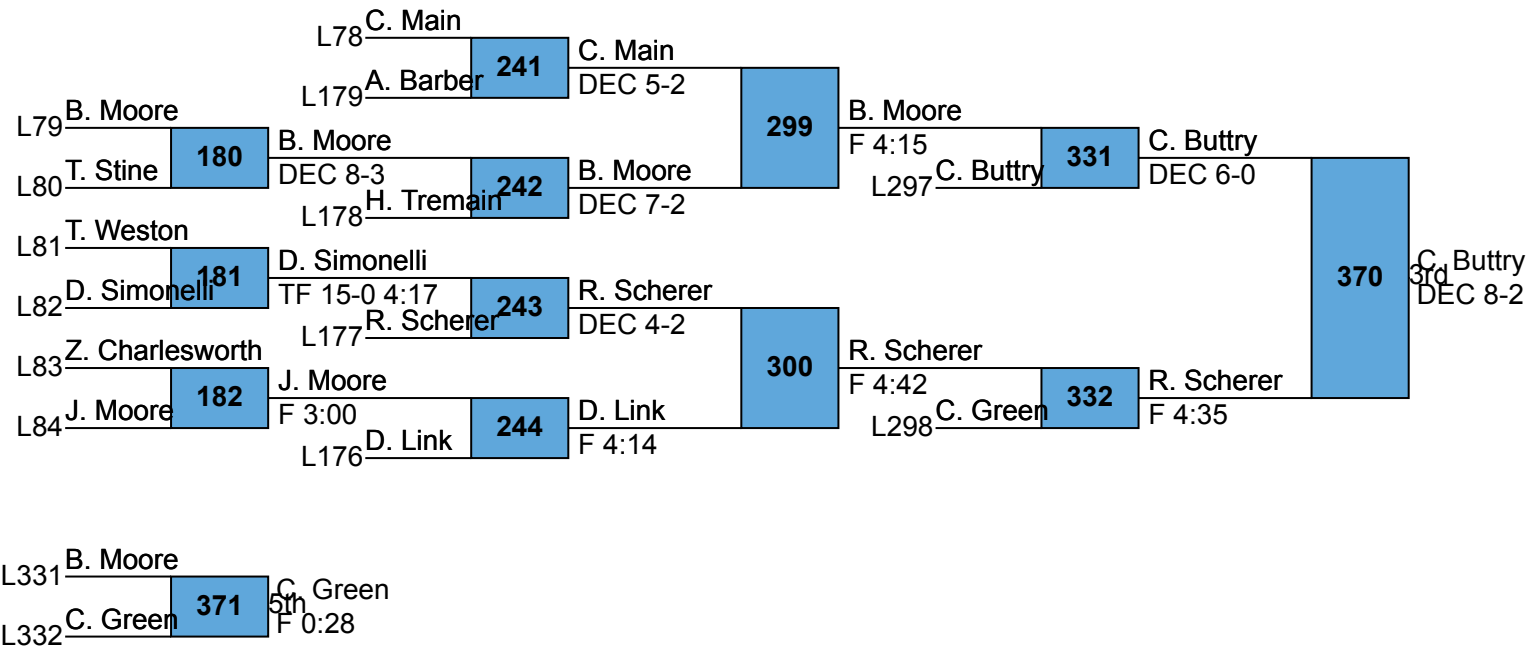

PIAA AA SW Region  
2016 Tournament  
138

**PIAA AA SW Region  
2016 Tournament  
145**

PIAA AA SW Region  
2016 Tournament  
152

**PIAA AA SW Region  
2016 Tournament  
160**

PIAA AA SW Region  
2016 Tournament  
170

PIAA AA SW Region  
2016 Tournament  
182

PIAA AA SW Region  
2016 Tournament  
195

L331 B. Moore  
L332 C. Green 371  
C. Green 5th  
F 0:28

PIAA AA SW Region  
2016 Tournament  
220

PIAA AA SW Region  
2016 Tournament  
285