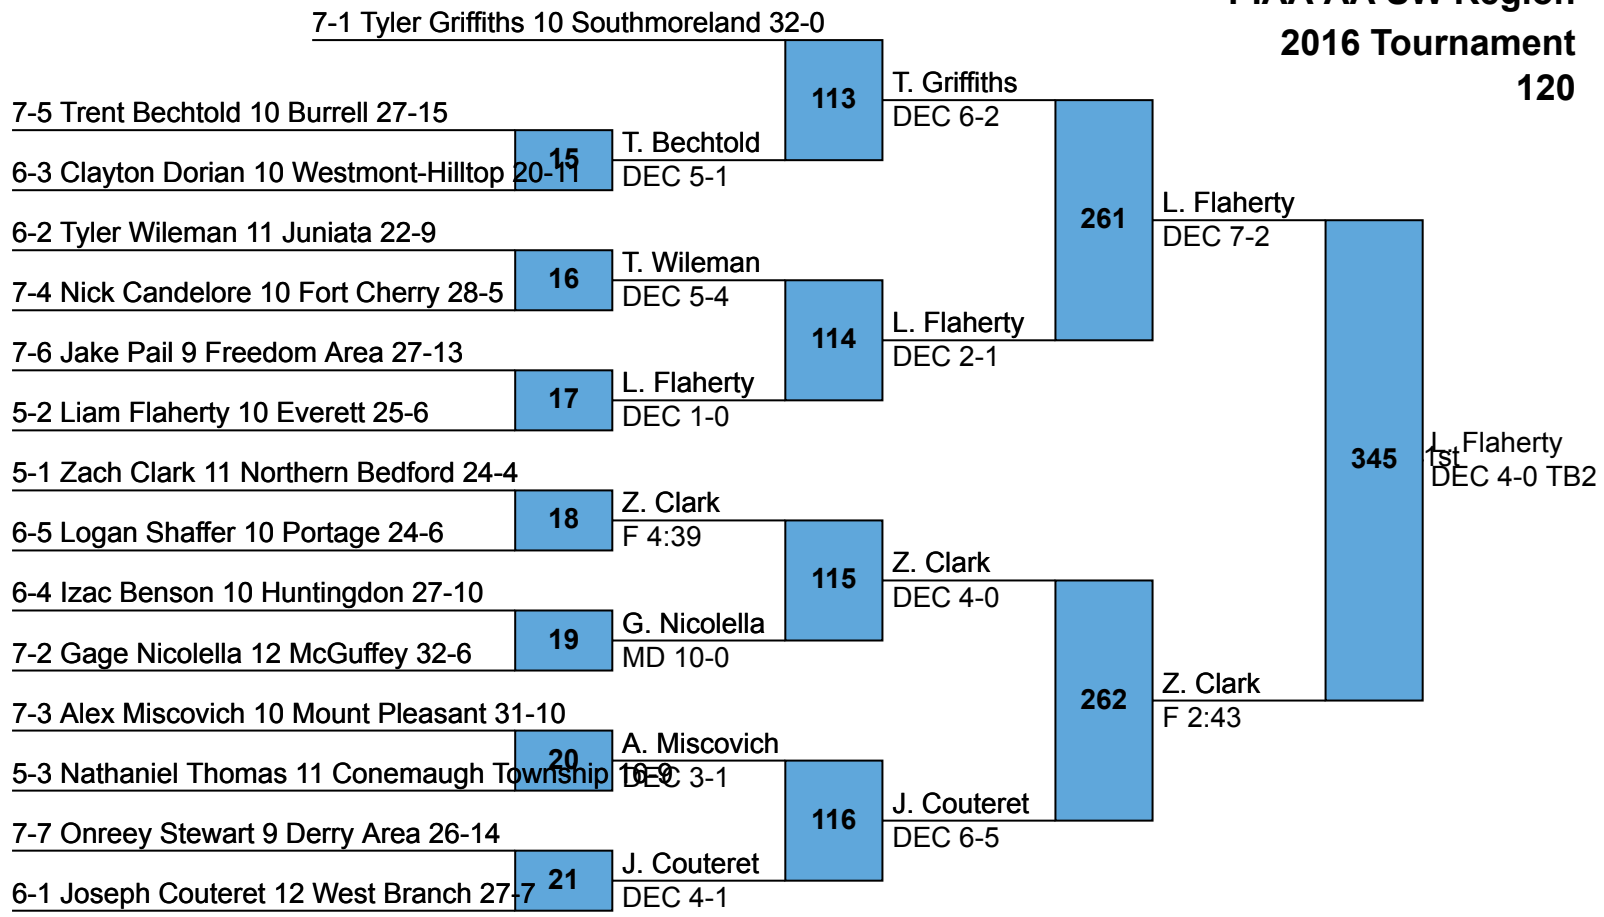

PIAA AA SW Region  
2016 Tournament  
106

PIAA AA SW Region  
2016 Tournament  
113

PIAA AA SW Region  
2016 Tournament  
120

**PIAA AA SW Region  
2016 Tournament  
126**

PIAA AA SW Region  
2016 Tournament  
132

PIAA AA SW Region  
2016 Tournament  
138

**PIAA AA SW Region  
2016 Tournament  
145**

PIAA AA SW Region  
2016 Tournament  
152

**PIAA AA SW Region  
2016 Tournament  
160**

PIAA AA SW Region  
2016 Tournament  
170