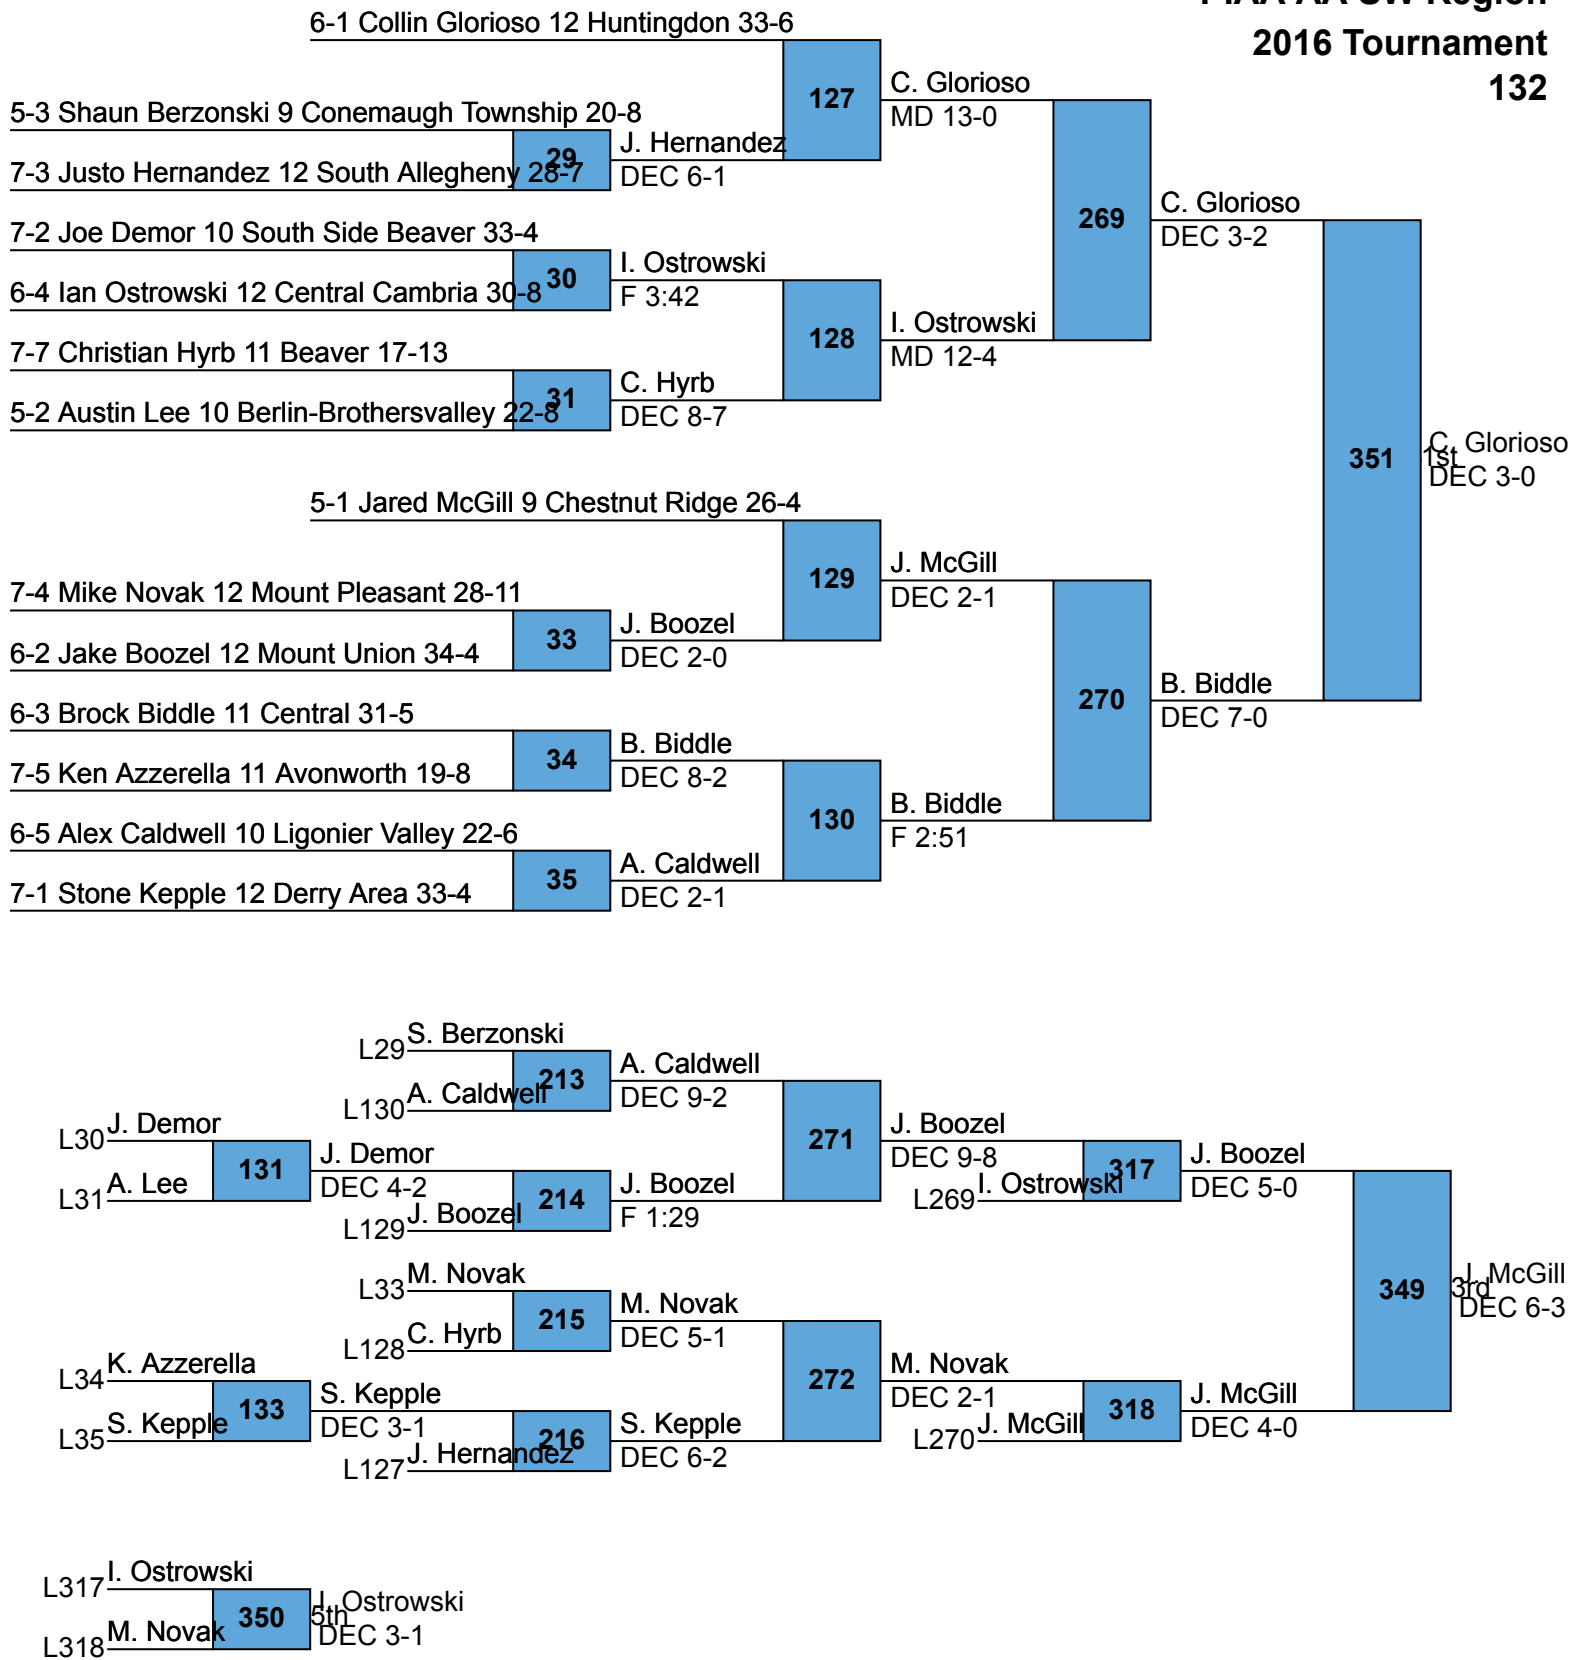

PIAA AA SW Region  
2016 Tournament  
106

PIAA AA SW Region  
2016 Tournament  
113

PIAA AA SW Region  
2016 Tournament  
120

**PIAA AA SW Region  
2016 Tournament  
126**

PIAA AA SW Region  
2016 Tournament  
132

PIAA AA SW Region  
2016 Tournament  
138

**PIAA AA SW Region  
2016 Tournament  
145**

PIAA AA SW Region  
2016 Tournament  
152

**PIAA AA SW Region  
2016 Tournament  
160**

PIAA AA SW Region  
2016 Tournament  
170

PIAA AA SW Region  
2016 Tournament  
182

PIAA AA SW Region  
2016 Tournament  
195

L331 B. Moore  
L332 C. Green 371  
C. Green 5th  
F 0:28

PIAA AA SW Region  
2016 Tournament  
220

PIAA AA SW Region  
2016 Tournament  
285