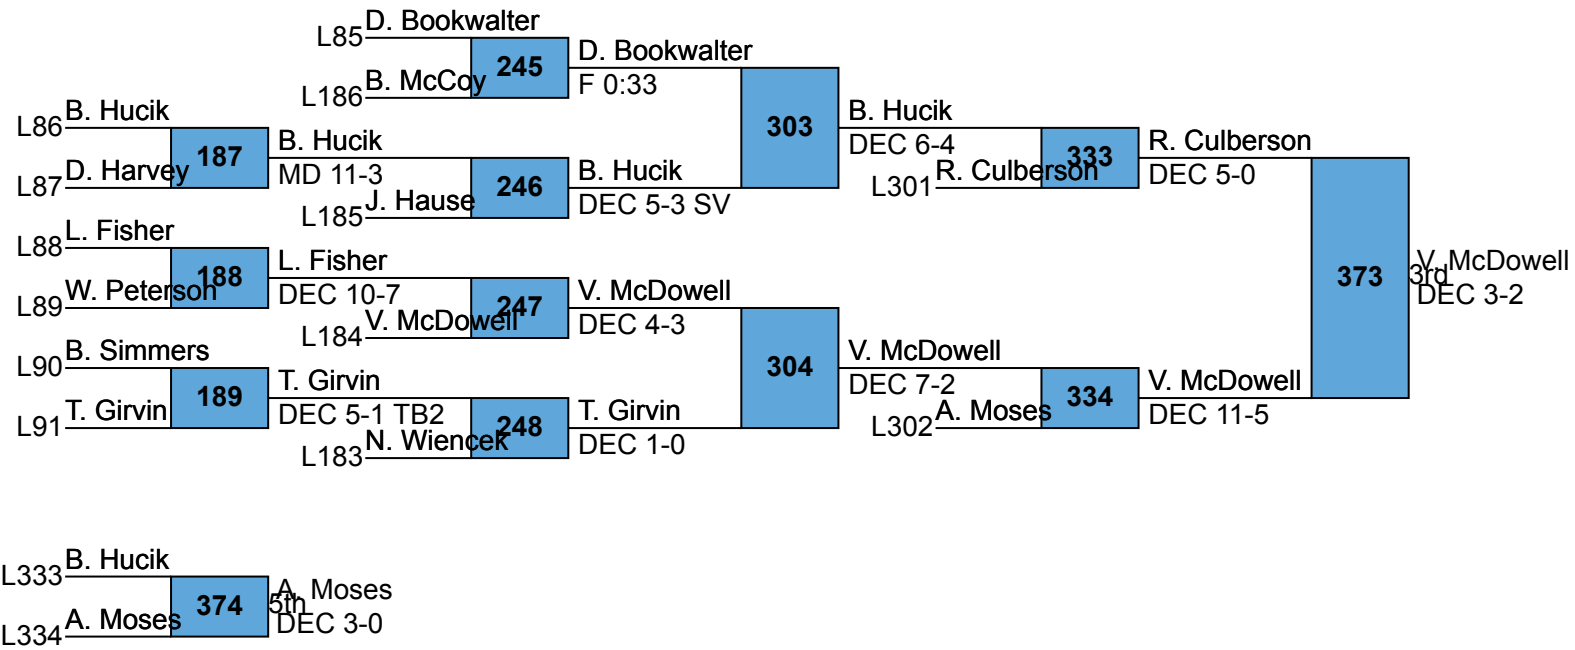

PIAA AA SW Region  
2016 Tournament  
182

PIAA AA SW Region  
2016 Tournament  
195

L331 B. Moore  
L332 C. Green 371  
C. Green 5th  
F 0:28

PIAA AA SW Region  
2016 Tournament  
220

PIAA AA SW Region  
2016 Tournament  
285