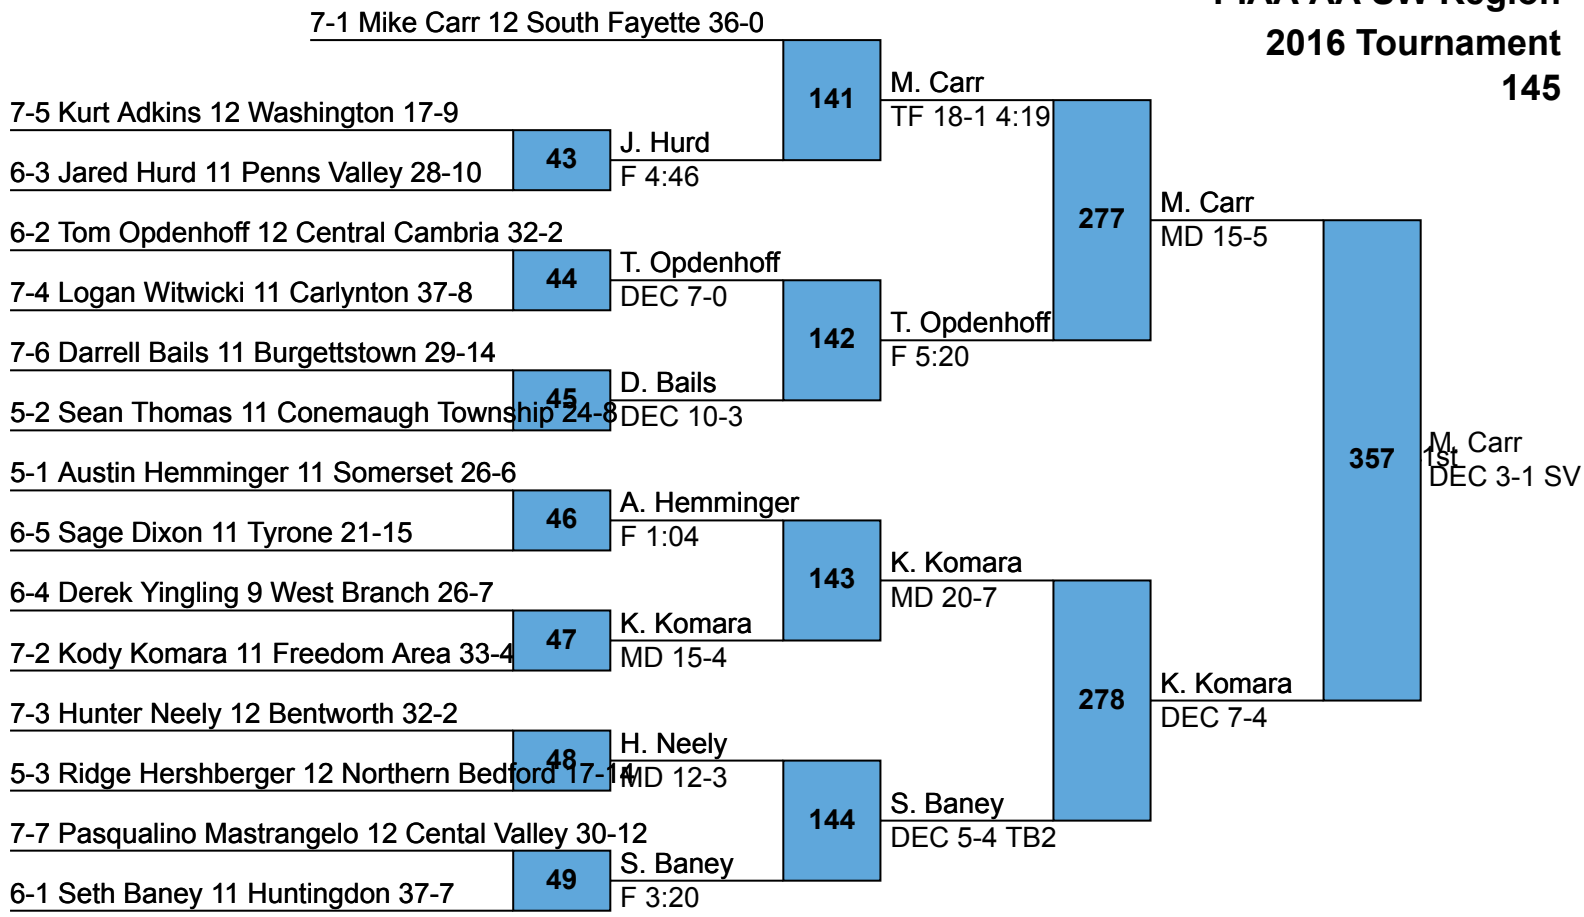

PIAA AA SW Region  
2016 Tournament  
106

PIAA AA SW Region  
2016 Tournament  
113

PIAA AA SW Region  
2016 Tournament  
120

**PIAA AA SW Region  
2016 Tournament  
126**

PIAA AA SW Region  
2016 Tournament  
132

PIAA AA SW Region  
2016 Tournament  
138

**PIAA AA SW Region  
2016 Tournament  
145**

PIAA AA SW Region  
2016 Tournament  
152

**PIAA AA SW Region  
2016 Tournament  
160**

PIAA AA SW Region  
2016 Tournament  
170

PIAA AA SW Region  
2016 Tournament  
182

PIAA AA SW Region  
2016 Tournament  
195

L331 B. Moore  
L332 C. Green 371  
C. Green 5th  
F 0:28

PIAA AA SW Region  
2016 Tournament  
220

PIAA AA SW Region  
2016 Tournament  
285