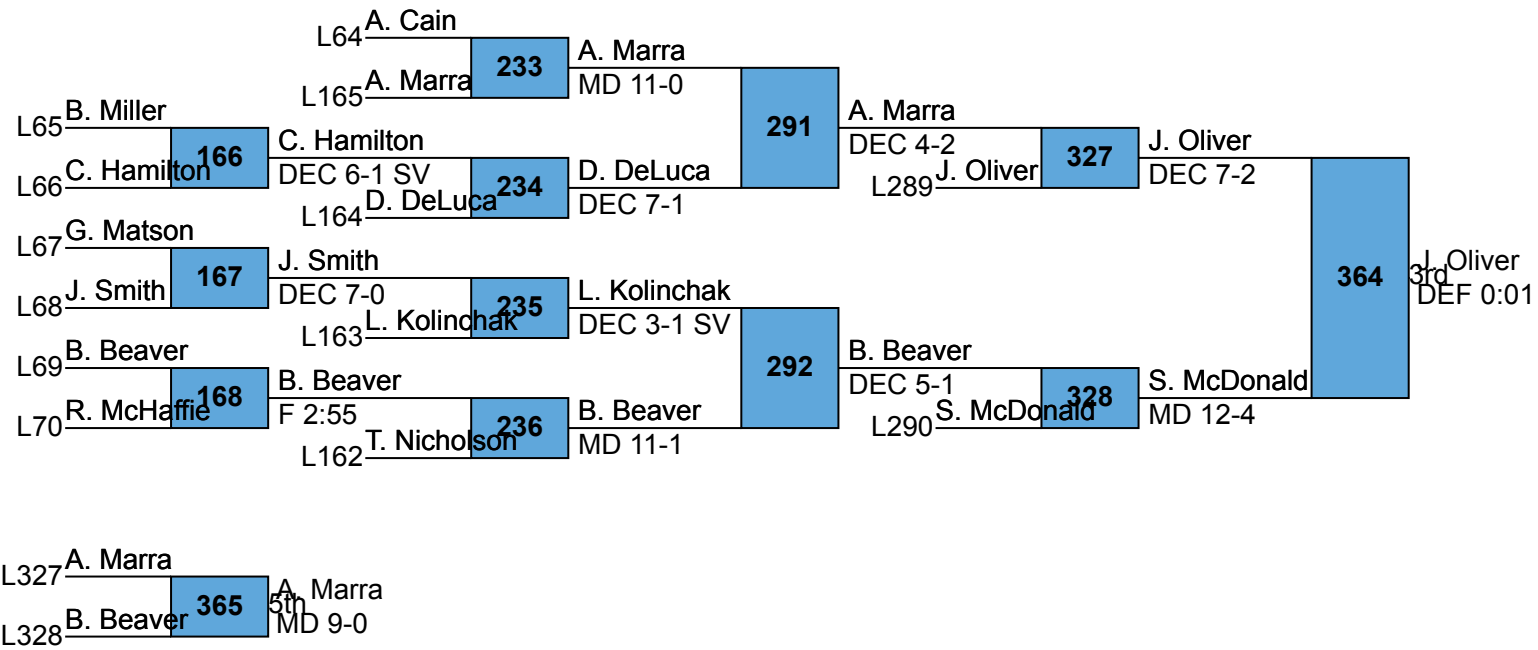

PIAA AA SW Region  
2016 Tournament  
106

PIAA AA SW Region  
2016 Tournament  
113

PIAA AA SW Region  
2016 Tournament  
120

**PIAA AA SW Region  
2016 Tournament  
126**

PIAA AA SW Region  
2016 Tournament  
132

PIAA AA SW Region  
2016 Tournament  
138

**PIAA AA SW Region  
2016 Tournament  
145**

PIAA AA SW Region  
2016 Tournament  
152

**PIAA AA SW Region  
2016 Tournament  
160**

PIAA AA SW Region  
2016 Tournament  
170

PIAA AA SW Region  
2016 Tournament  
182

PIAA AA SW Region  
2016 Tournament  
195

L331 B. Moore  
L332 C. Green 371  
C. Green 5th  
F 0:28

PIAA AA SW Region  
2016 Tournament  
220

PIAA AA SW Region  
2016 Tournament  
285