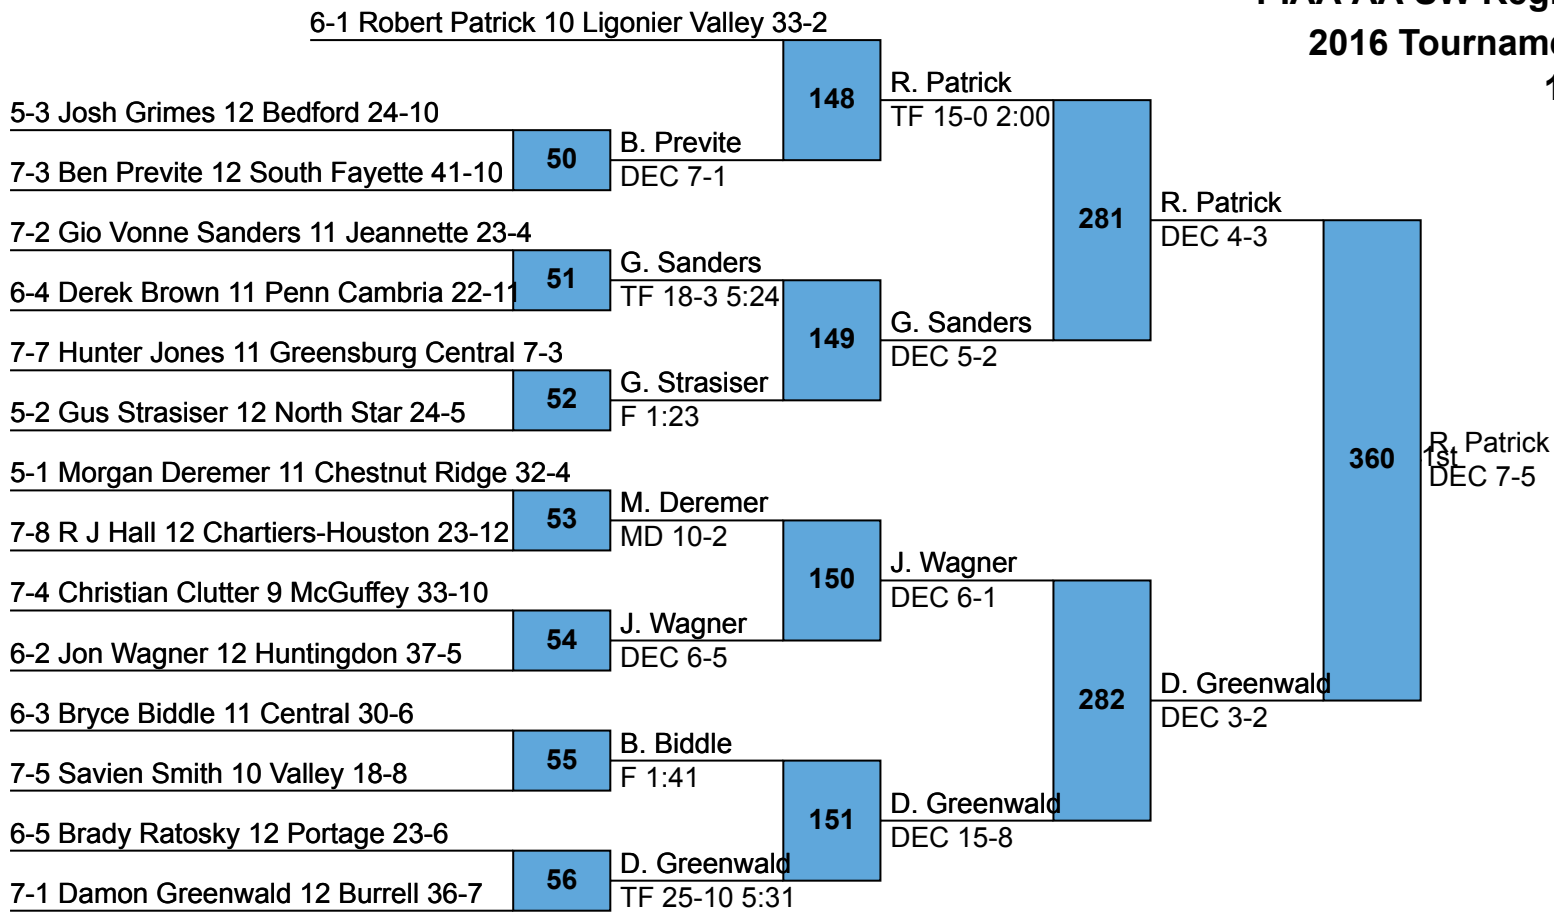

PIAA AA SW Region  
2016 Tournament  
106

PIAA AA SW Region  
2016 Tournament  
113

PIAA AA SW Region  
2016 Tournament  
120

**PIAA AA SW Region  
2016 Tournament  
126**

PIAA AA SW Region  
2016 Tournament  
132

PIAA AA SW Region  
2016 Tournament  
138

**PIAA AA SW Region  
2016 Tournament  
145**

PIAA AA SW Region  
2016 Tournament  
152

**PIAA AA SW Region  
2016 Tournament  
160**

PIAA AA SW Region  
2016 Tournament  
170