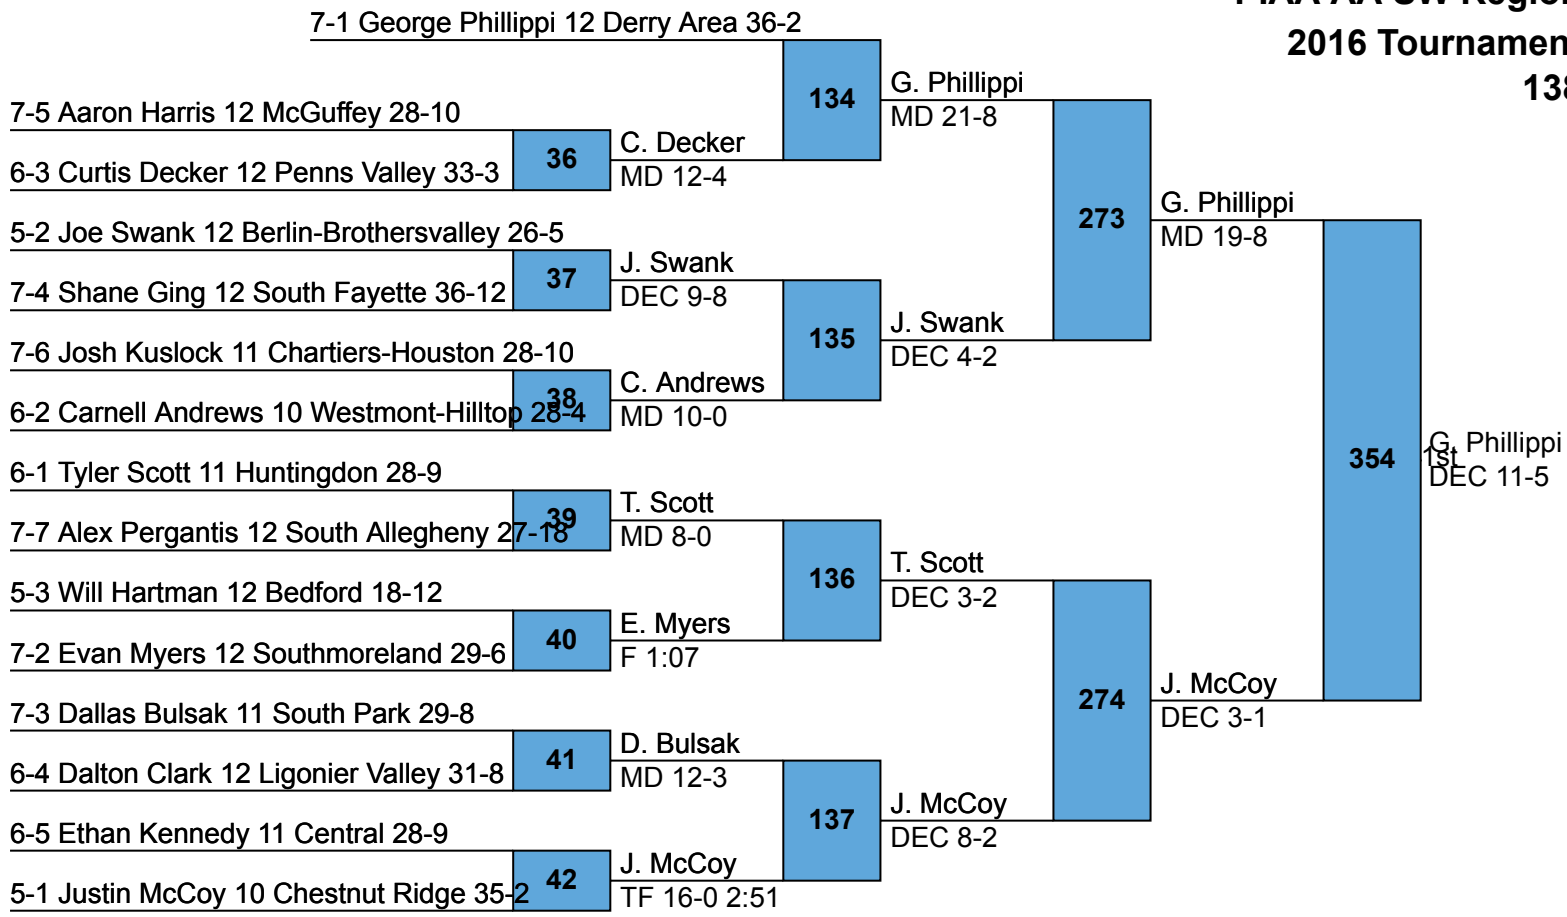

PIAA AA SW Region  
2016 Tournament  
106

PIAA AA SW Region  
2016 Tournament  
113

PIAA AA SW Region  
2016 Tournament  
120

**PIAA AA SW Region  
2016 Tournament  
126**

PIAA AA SW Region  
2016 Tournament  
132

PIAA AA SW Region  
2016 Tournament  
138

**PIAA AA SW Region  
2016 Tournament  
145**

PIAA AA SW Region  
2016 Tournament  
152

**PIAA AA SW Region  
2016 Tournament  
160**

PIAA AA SW Region  
2016 Tournament  
170

PIAA AA SW Region  
2016 Tournament  
182

PIAA AA SW Region  
2016 Tournament  
195

L331 B. Moore  
L332 C. Green 371  
C. Green 5th  
F 0:28

PIAA AA SW Region  
2016 Tournament  
220

PIAA AA SW Region  
2016 Tournament  
285