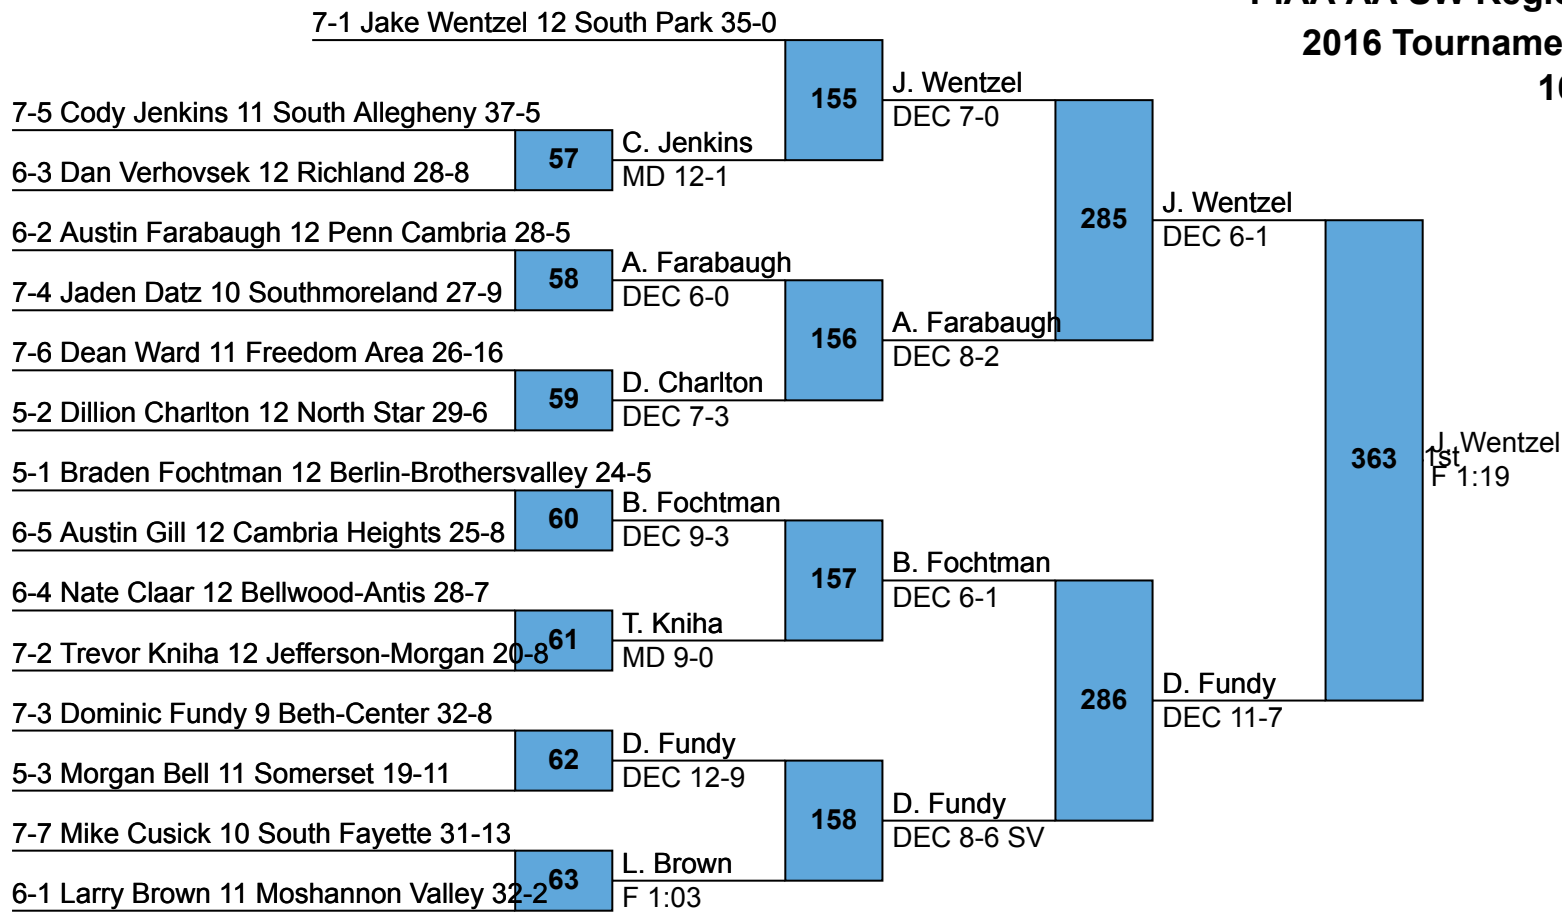

PIAA AA SW Region  
2016 Tournament  
106

PIAA AA SW Region  
2016 Tournament  
113

PIAA AA SW Region  
2016 Tournament  
120

**PIAA AA SW Region  
2016 Tournament  
126**

PIAA AA SW Region  
2016 Tournament  
132

PIAA AA SW Region  
2016 Tournament  
138

**PIAA AA SW Region  
2016 Tournament  
145**

PIAA AA SW Region  
2016 Tournament  
152

**PIAA AA SW Region  
2016 Tournament  
160**

PIAA AA SW Region  
2016 Tournament  
170