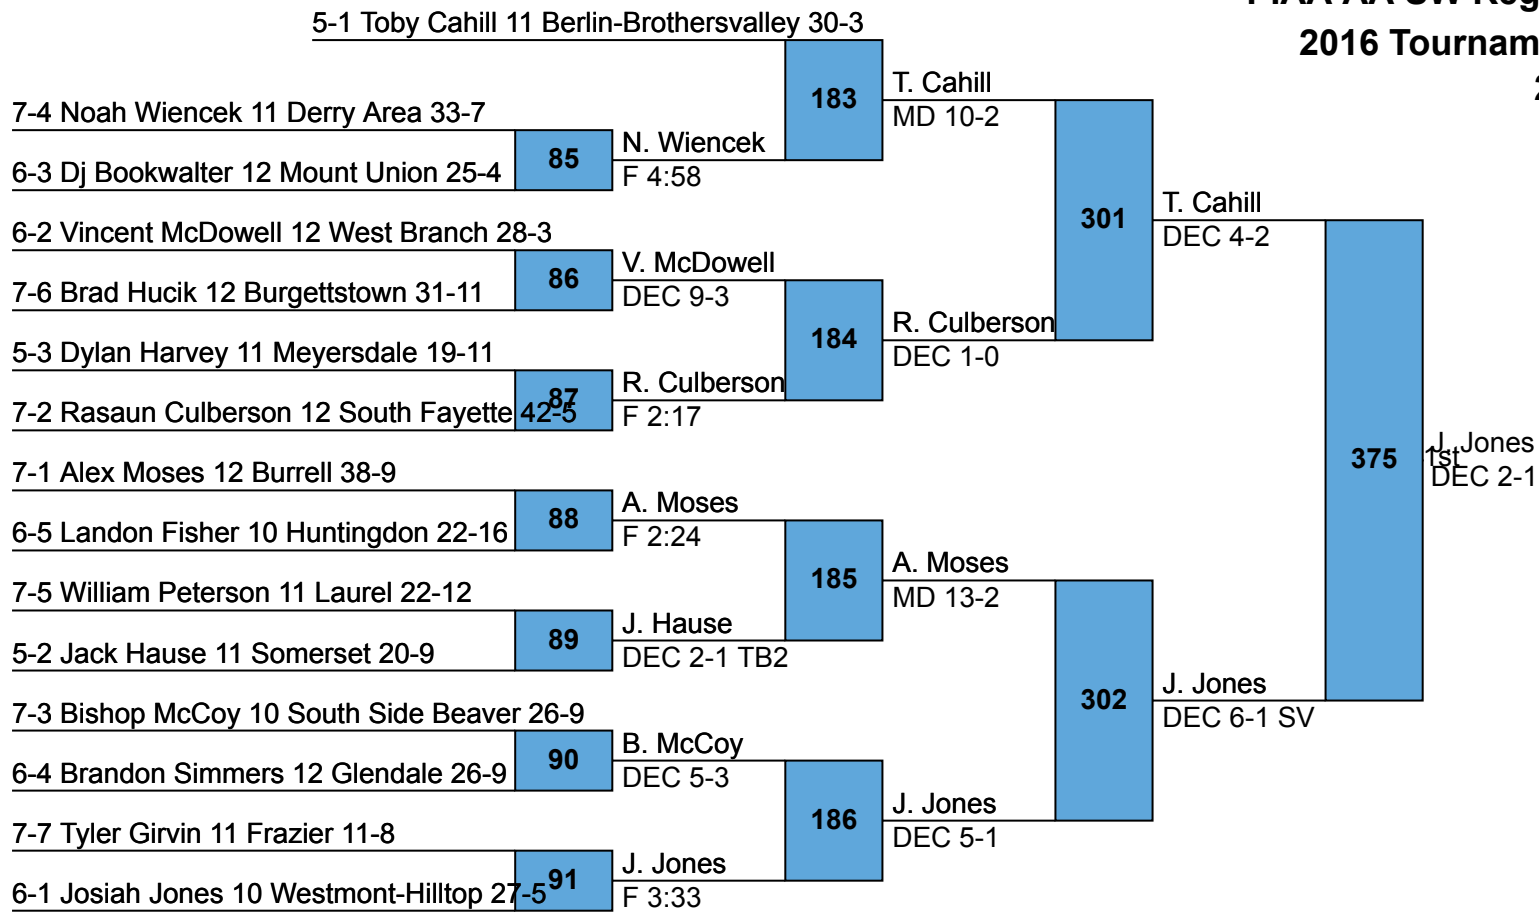

PIAA AA SW Region  
2016 Tournament  
138

**PIAA AA SW Region  
2016 Tournament  
145**

PIAA AA SW Region  
2016 Tournament  
152

**PIAA AA SW Region  
2016 Tournament  
160**

PIAA AA SW Region  
2016 Tournament  
170

PIAA AA SW Region  
2016 Tournament  
182

PIAA AA SW Region  
2016 Tournament  
195

L331 B. Moore  
L332 C. Green 371  
C. Green 5th  
F 0:28

PIAA AA SW Region  
2016 Tournament  
220

PIAA AA SW Region  
2016 Tournament  
285