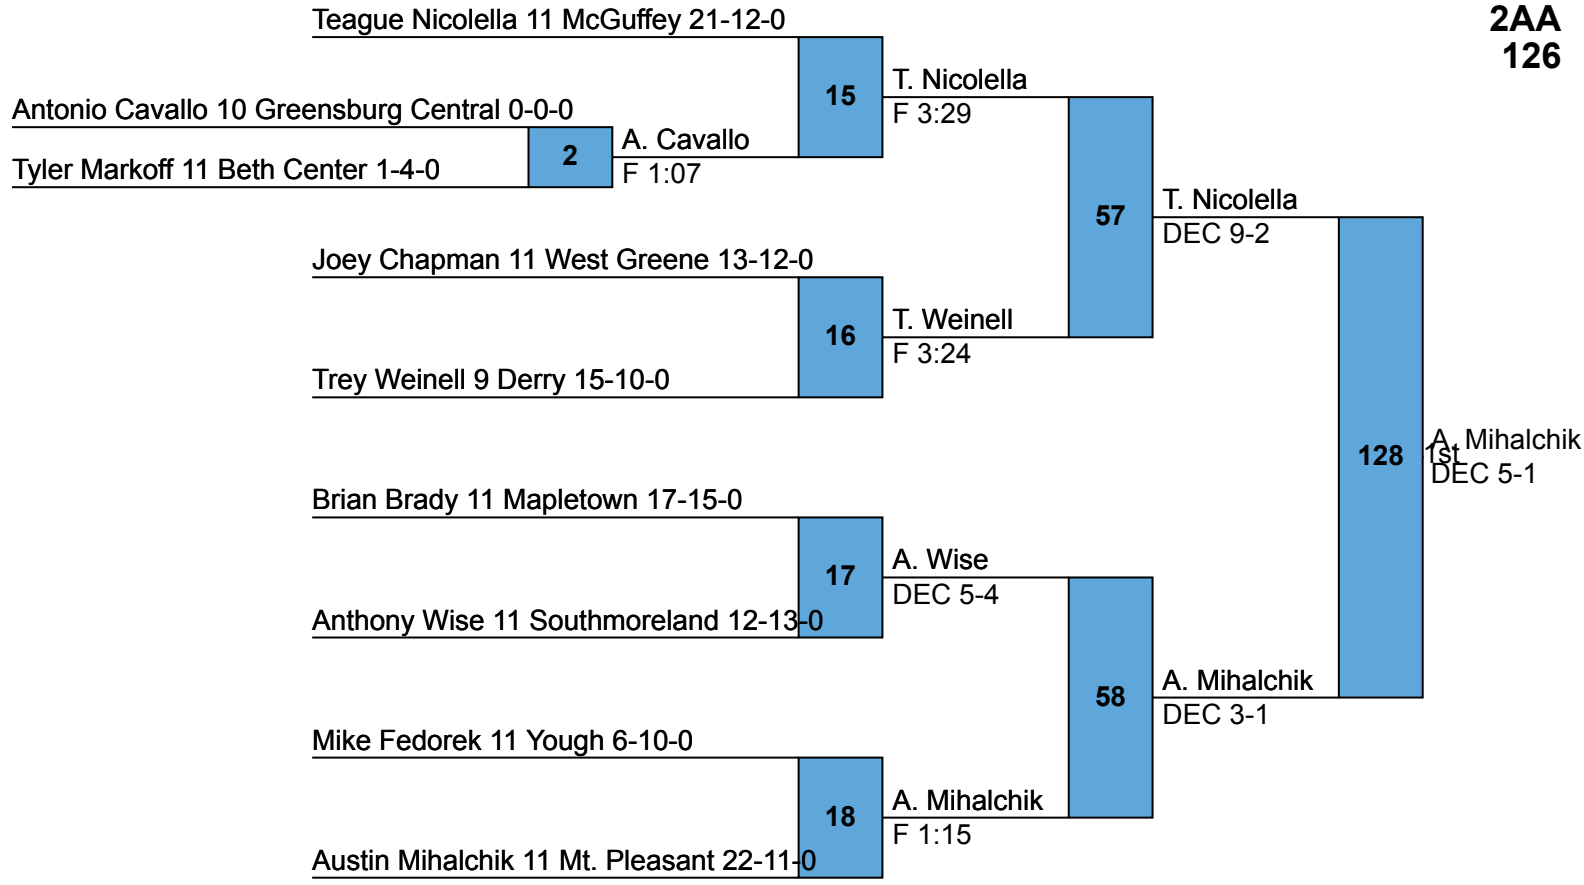

PIAA AA District VII Section II

Tyler Griffiths 10 Southmoreland 26-0-0					
Zach Charles 11 Yough 11-8-0	11	T. Griffiths F 0:25			
Dylan Swarrow 11 Beth Center 14-12-0			53	T. Griffiths F 6:00	
Onreey Stewart 9 Derry 20-11-0	12	O. Stewart MD 11-0			
Alex Miscovich 10 Mt. Pleasant 25-7-0					125
Chris Bruce 9 Elizabeth Forward 13-9-0	13	A. Miscovich F 3:35			
Josh Agnew 10 Jefferson Morgan 12-11-0			54	G. Nicolella DEC 5-4	
Gage Nicolella 12 McGuffey 27-4-0	14	G. Nicolella DEC 7-2			

2AA
120

1st
T. Griffiths
DEC 2-1

L11 Z. Charles					
L12 D. Swarrow	55	D. Swarrow DEF			
L13 C. Bruce			95	A. Miscovich DEC 4-0	
L14 J. Agnew	56	J. Agnew DEC 10-6			123
			96	O. Stewart DEC 9-3	

3rd
O. Stewart
F 0:49

L95 D. Swarrow					
L96 J. Agnew	124	D. Swarrow F 2:26			

PIAA AA District VII Section II

2AA
126