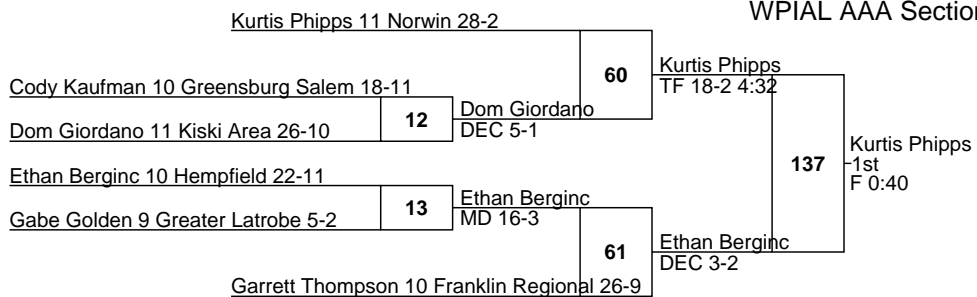

F 4:50

WPIAL AAA Section 1 Tournament

Varsity

113

WPIAL AAA Section 1 Tournament

Varsity

120

WPIAL AAA Section 1 Tournament