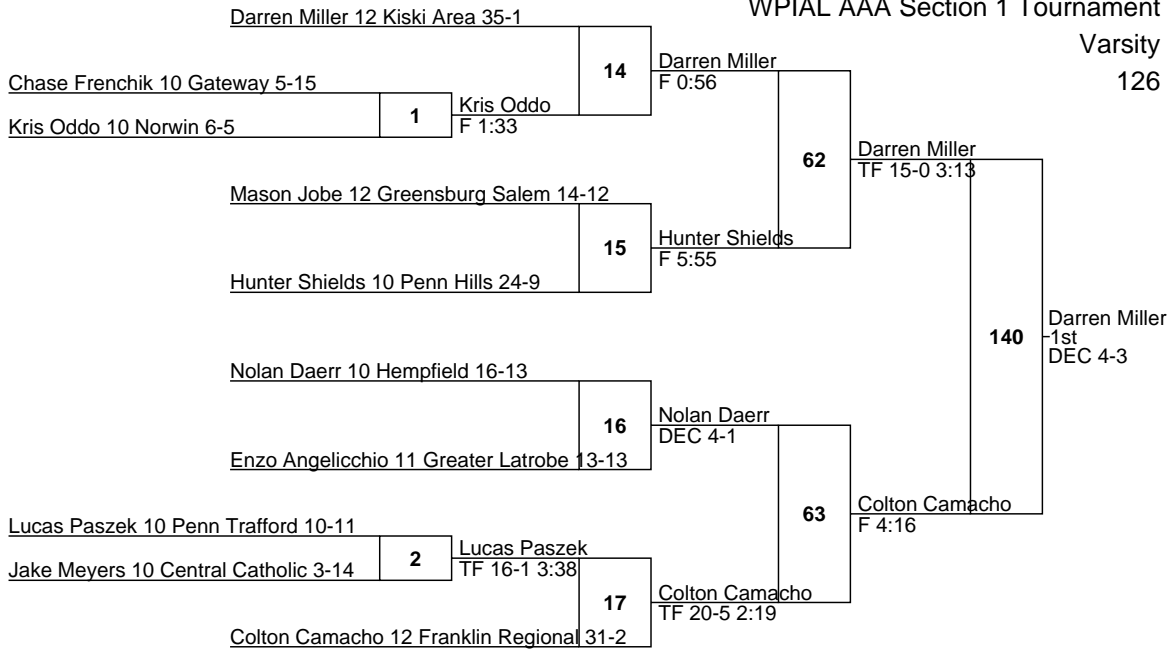

WPIAL AAA Section 1 Tournament

Varsity

126