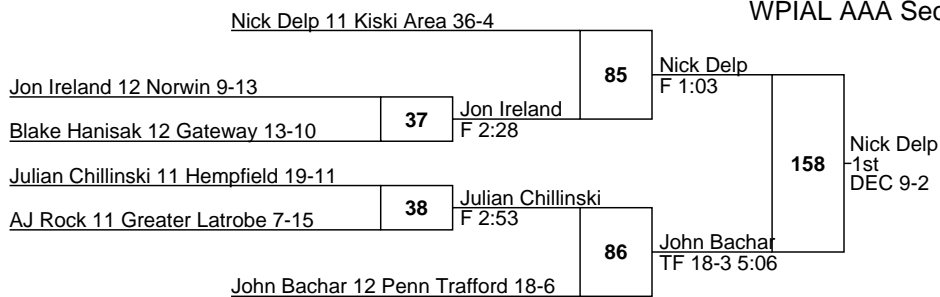

152

WPIAL AAA Section 1 Tournament

Varsity

160

WPIAL AAA Section 1 Tournament

Varsity

170

Clayton Morris 11 Norwin 21-9