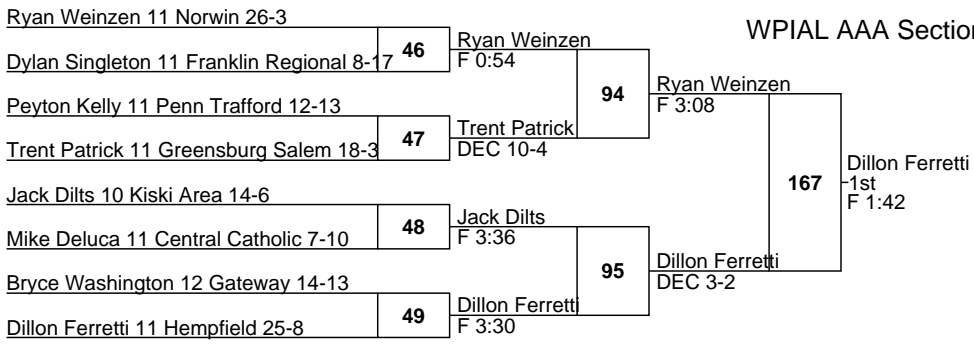

John Ciferno  
5th  
M FOR

L122 Daniel Beck

WPIAL AAA Section 1 Tournament

Varsity

195

WPIAL AAA Section 1 Tournament

Varsity

220