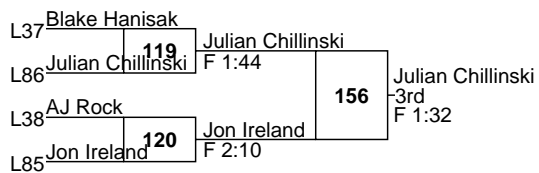

L75 Enzo Morlacci **114** Mario Sarnic  
TF 16-1 4:39

L74 Mario Sarnic

L113 Colin Stecik  
F 3:48

L114 Ryan Bachar **148** Colin Stecik  
5th  
F 1:25

L114 TF 16-1 4:39

WPIAL AAA Section 1 Tournament

Varsity

152

WPIAL AAA Section 1 Tournament

Varsity

160

WPIAL AAA Section 1 Tournament

Varsity

170

Clayton Morris 11 Norwin 21-9