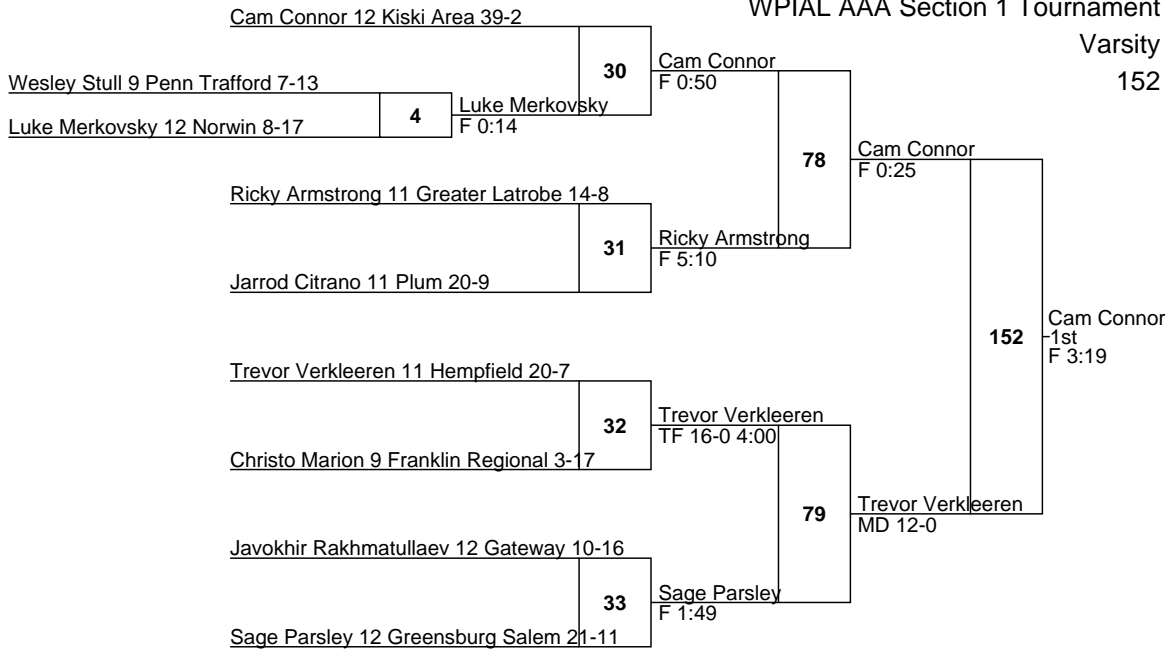

WPIAL AAA Section 1 Tournament

Varsity

152