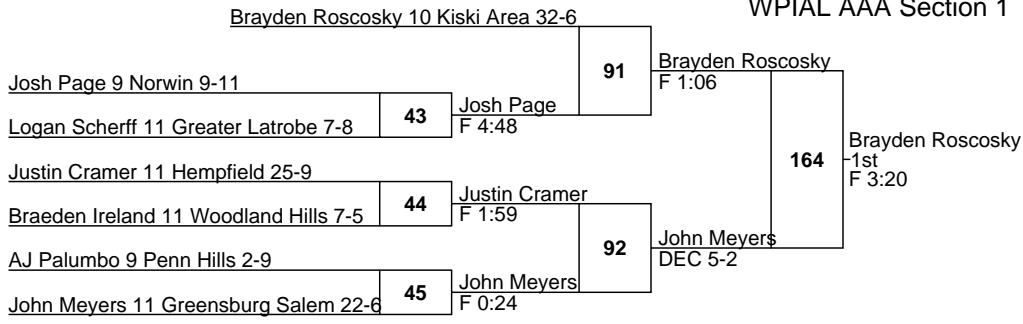

WPIAL AAA Section 1 Tournament

Varsity

195