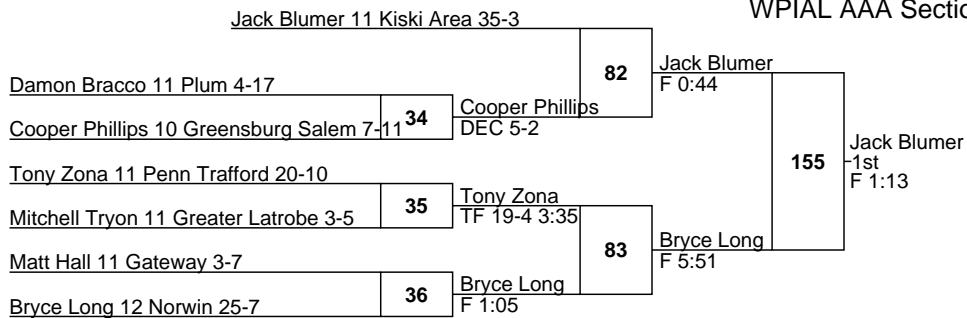

L75 Enzo Morlacci **114** Mario Sarnic  
TF 16-1 4:39

L74 Mario Sarnic

L113 Colin Stecik  
F 3:48

L114 Ryan Bachar **148** Colin Stecik  
5th  
F 1:25

L114 TF 16-1 4:39

WPIAL AAA Section 1 Tournament

Varsity

152

WPIAL AAA Section 1 Tournament

Varsity

160

WPIAL AAA Section 1 Tournament

Varsity

170

Clayton Morris 11 Norwin 21-9

Connor Shirey 12 Penn Trafford 4-14 **39** Clayton Morris  
F 3:01

John Ciferno 12 Central Catholic 12-9 **87** Hunter Dilts  
DEC 5-1

Hunter Dilts 12 Kiski Area 8-6 **40** Hunter Dilts  
F 2:58

Caleb Chismar 9 Greensburg Salem 12-11

Nevin Matthews 12 Gateway 10-8 **41** Caleb Chismar  
F 1:25

Daniel Beck 9 Hempfield 6-10 **88** Tyler Ross  
MD 8-0

Tyler Ross 11 Greater Latrobe 21-10 **42** Tyler Ross  
F 4:14