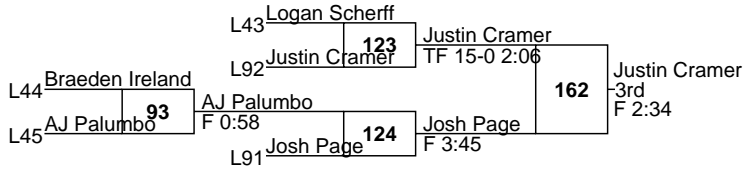

# WPIAL AAA Section 1 Tournament

Varsity

182

**161**  
Hunter Dilts  
1st  
DEC 4-0

L39 Connor Shirey

**89** John Ciferno  
DEC 12-6

L40 John Ciferno

**121** Caleb Chismar  
F 3:43

L41 Nevin Matthews

**159** Clayton Morris  
3rd  
DEC 6-3

L42 Daniel Beck **90**

Daniel Beck M FOR  
**122** Clayton Morris  
DEC 7-0

L87 Clayton Morris

L121 John Ciferno  
F 3:43

**160** Daniel Beck  
DEC 7-0

John Ciferno  
5th  
M FOR

L122 Daniel Beck

WPIAL AAA Section 1 Tournament

Varsity

195

WPIAL AAA Section 1 Tournament

Varsity

220