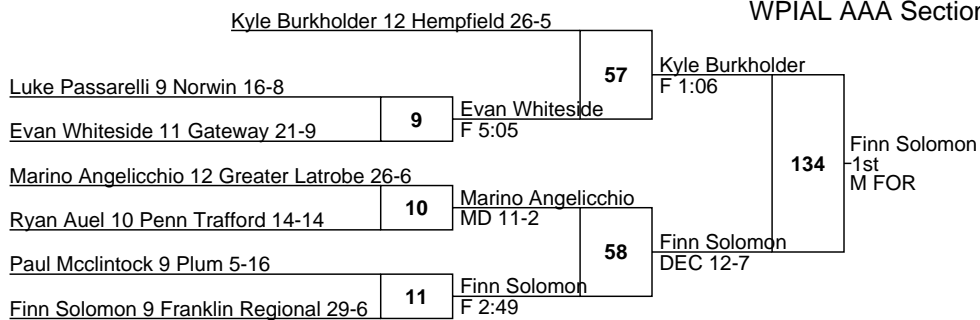

WPIAL AAA Section 1 Tournament

Varsity

113