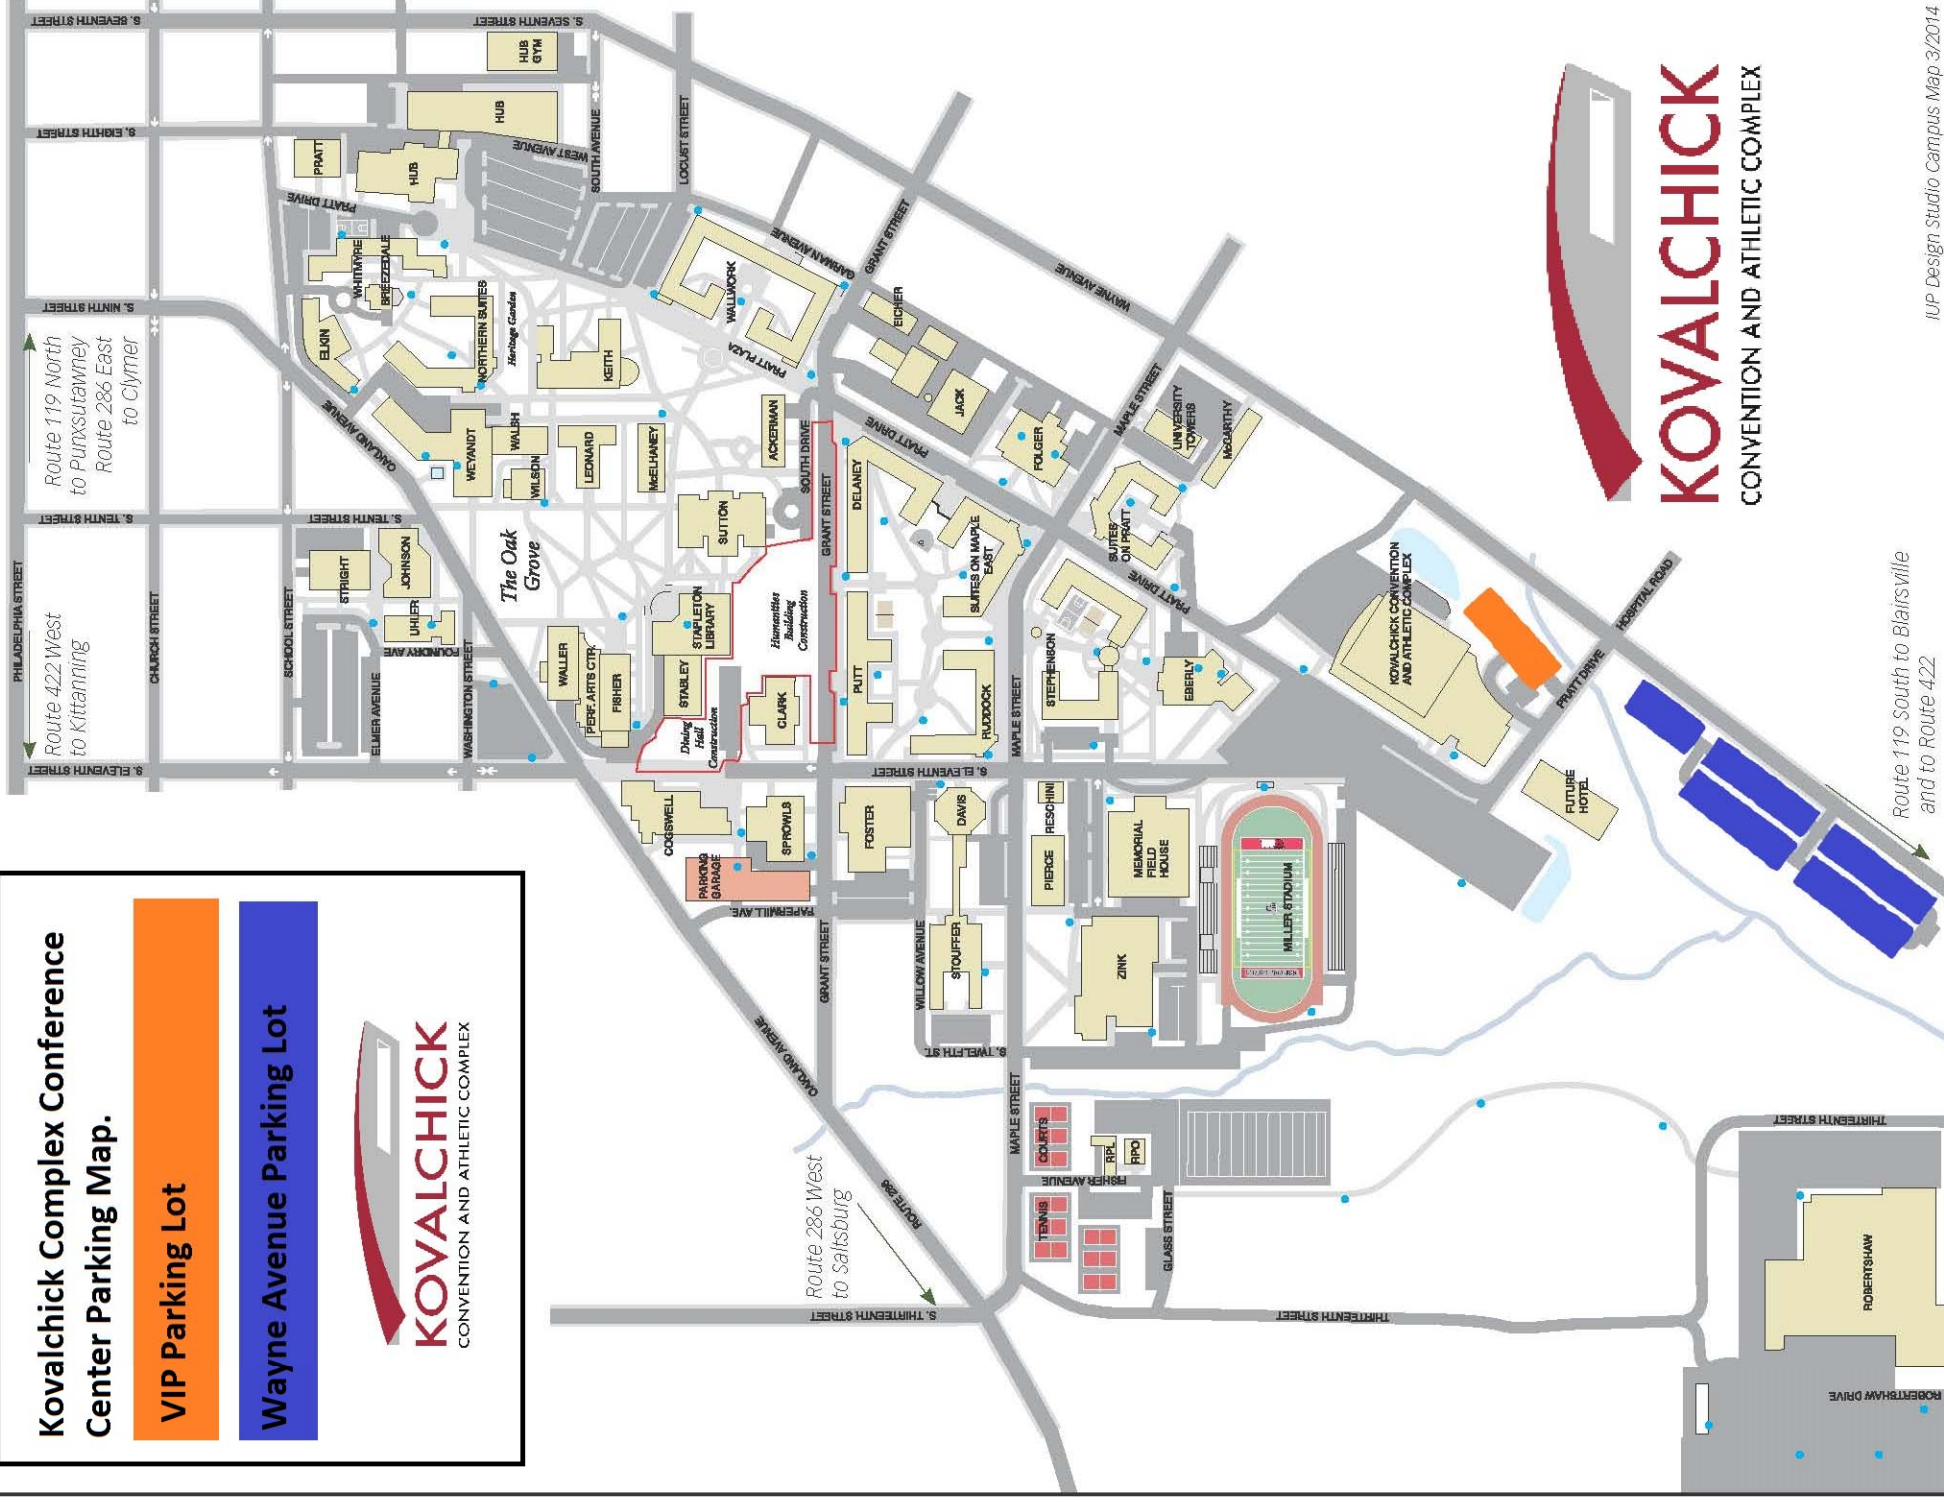

**Kovalchick Complex Conference  
Center Parking Map.**

**VIP Parking Lot**

**Wayne Avenue Parking Lot**

Route 119 North  
to Punxsutawney  
Route 286 East  
to Clymer

Route 422 West  
to Kittanning

Route 286 West  
to Saltsburg

Route 119 South to Blairsville  
and to Route 422