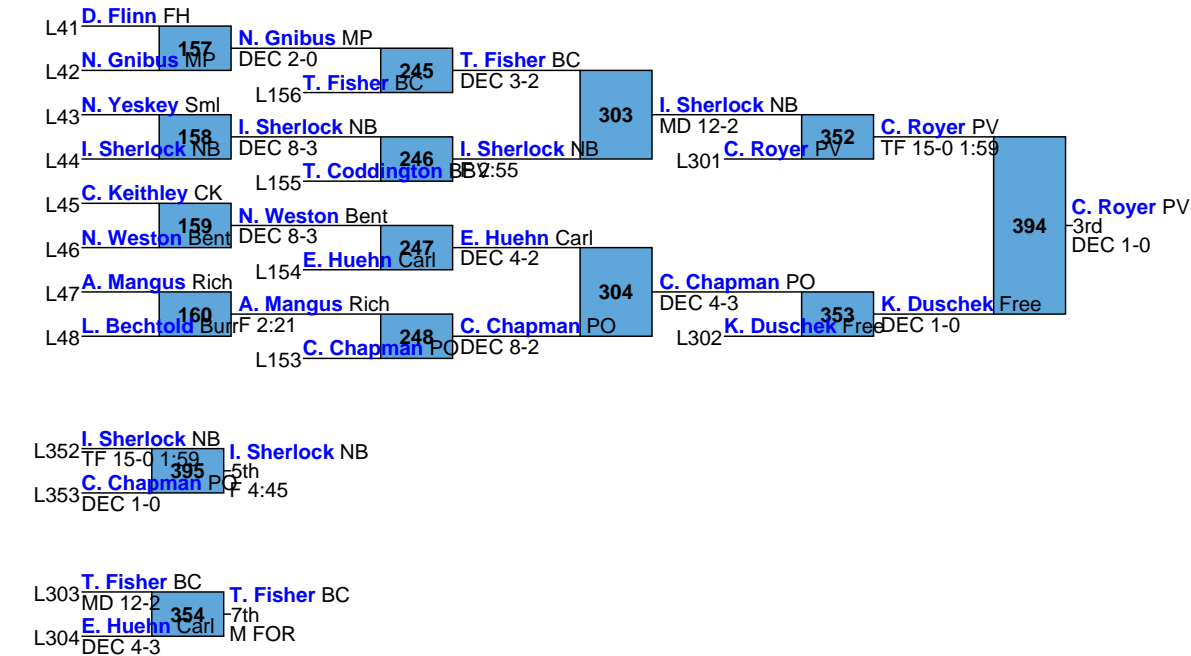

[7-3] Todd Fisher 12 Beth-Center 34-10

[6-4] Allen Mangus 11 Richland 21-9

[7-7] Logan Bechtold 9 Burrell 21-18

[6-1] Zack Witmer 11 St. Joseph's Catholic Academy 25-0

2020 PIAA SW AA Region

2020

138

[6-1] Caleb Dowling 12 St. Joseph's Catholic Academy 36-4