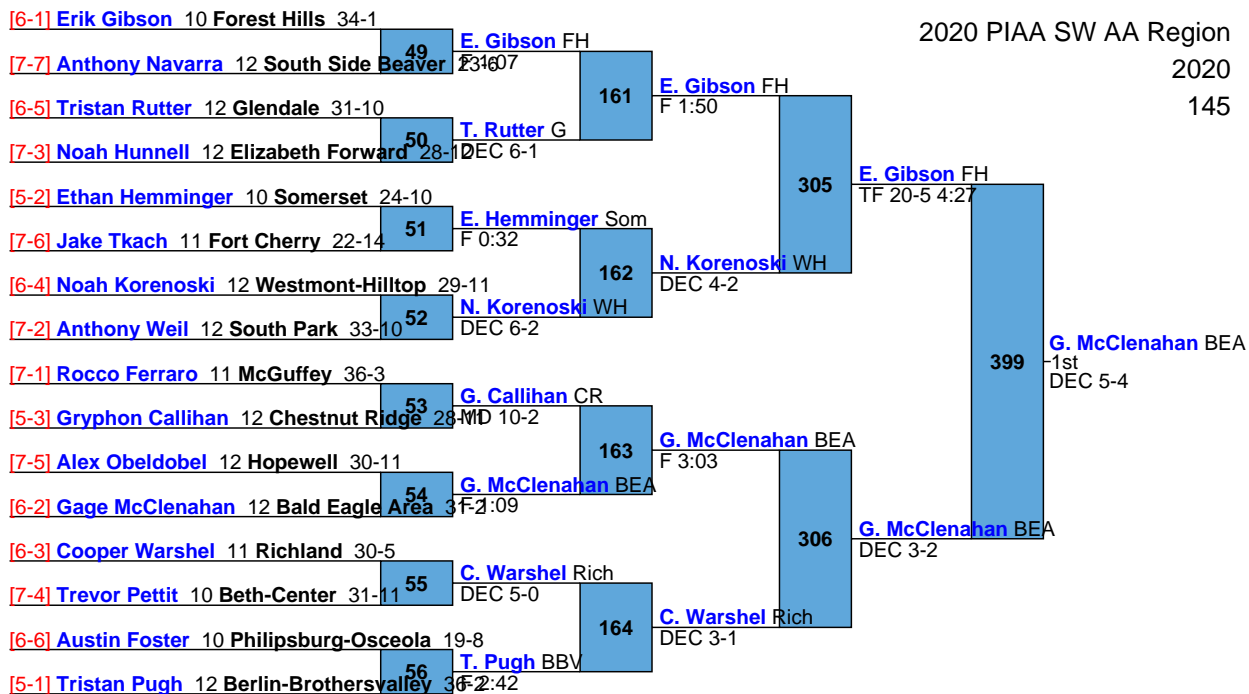

[7-3] Todd Fisher 12 Beth-Center 34-10

[6-4] Allen Mangus 11 Richland 21-9

[7-7] Logan Bechtold 9 Burrell 21-18

[6-1] Zack Witmer 11 St. Joseph's Catholic Academy 25-0

2020 PIAA SW AA Region

2020

138

[6-1] Caleb Dowling 12 St. Joseph's Catholic Academy 36-4