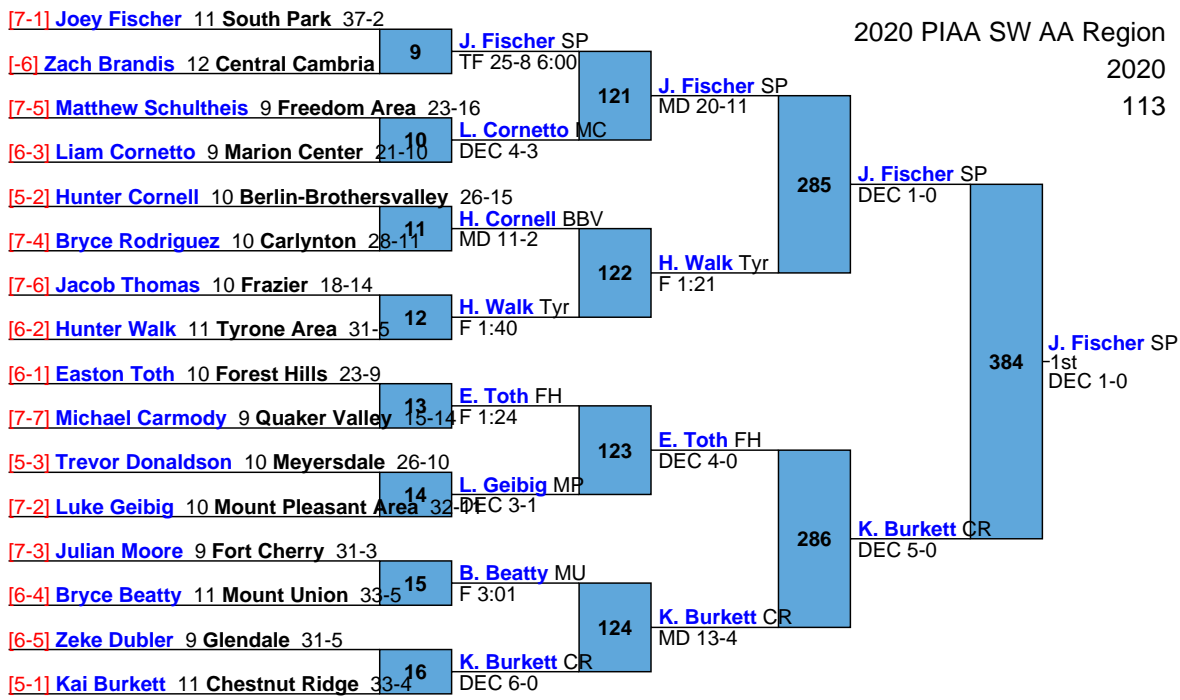

2020 PIAA SW AA Region

2020

113

2020 PIAA SW AA Region

2020

126

[5-1] Kaden Cassidy 12 Bedford 28-0

[6-6] Dustin Flinn 9 Forest Hills 22-13

[7-2] Eddie Huehn 12 Carlynton 17-6

[7-1] Kenny Duschek 11 Freedom Area 34-5

[6-5] Cade Keithley 12 Claysburg-Kimmel 18-0

[7-5] Noah Weston 10 Bentworth 31-12

[5-2] Tyler Coddington 12 Berlin-Brothersvalley 21-3