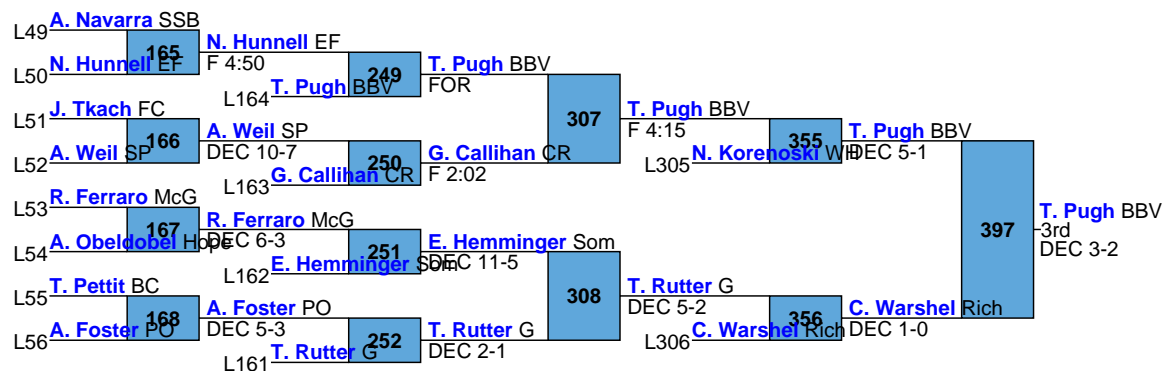

[7-3] Todd Fisher 12 Beth-Center 34-10

[6-4] Allen Mangus 11 Richland 21-9

[7-7] Logan Bechtold 9 Burrell 21-18

[6-1] Zack Witmer 11 St. Joseph's Catholic Academy 25-0

2020 PIAA SW AA Region

2020

138

[6-1] Caleb Dowling 12 St. Joseph's Catholic Academy 36-4