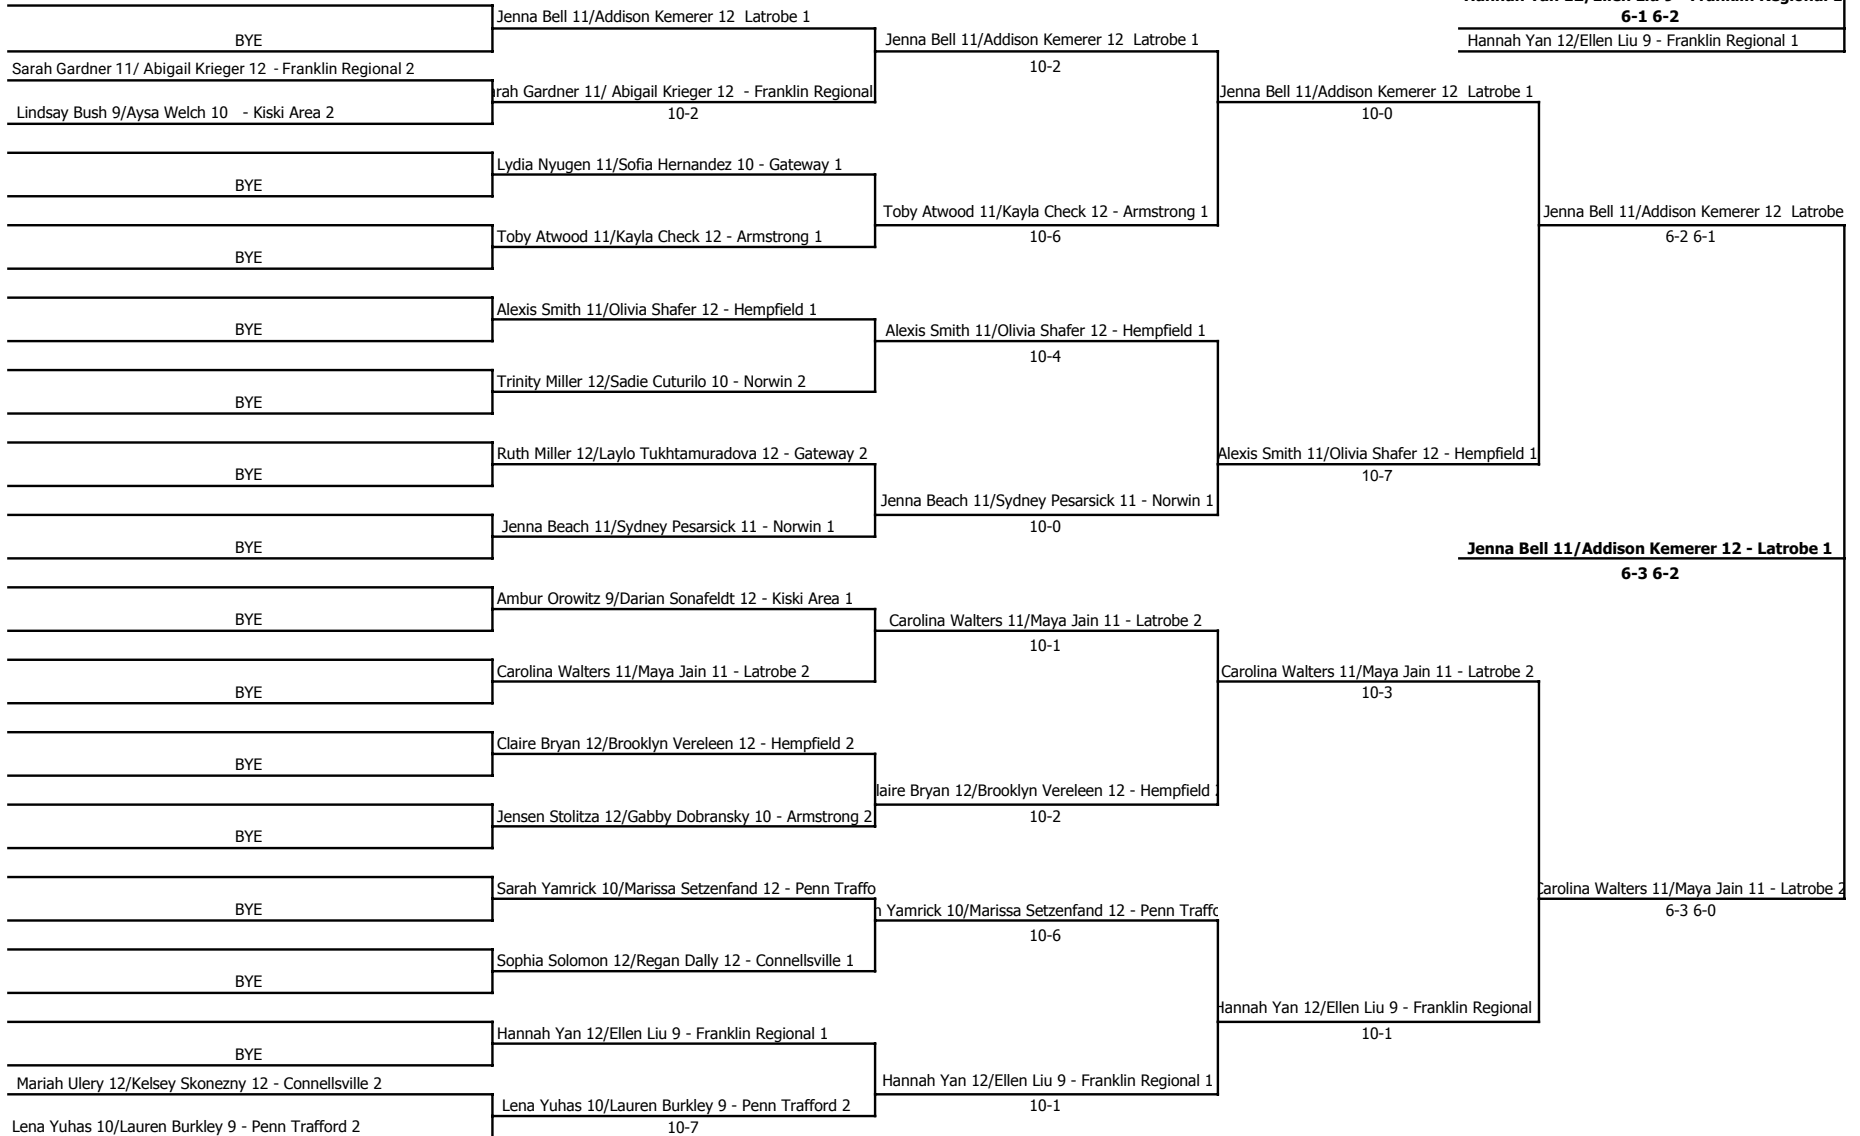

2020 Girls Tennis Doubles - Section 1-AAA - at Franklin Regional

Third-Place Consolation

Alexis Smith 11/Olivia Shafer 12 - Hempfield 1
Hannah Yan 12/Ellen Liu 9 - Franklin Regional 1
6-1 6-2
Hannah Yan 12/Ellen Liu 9 - Franklin Regional 1

Top Four Finishers advance to WPIAL Tournament