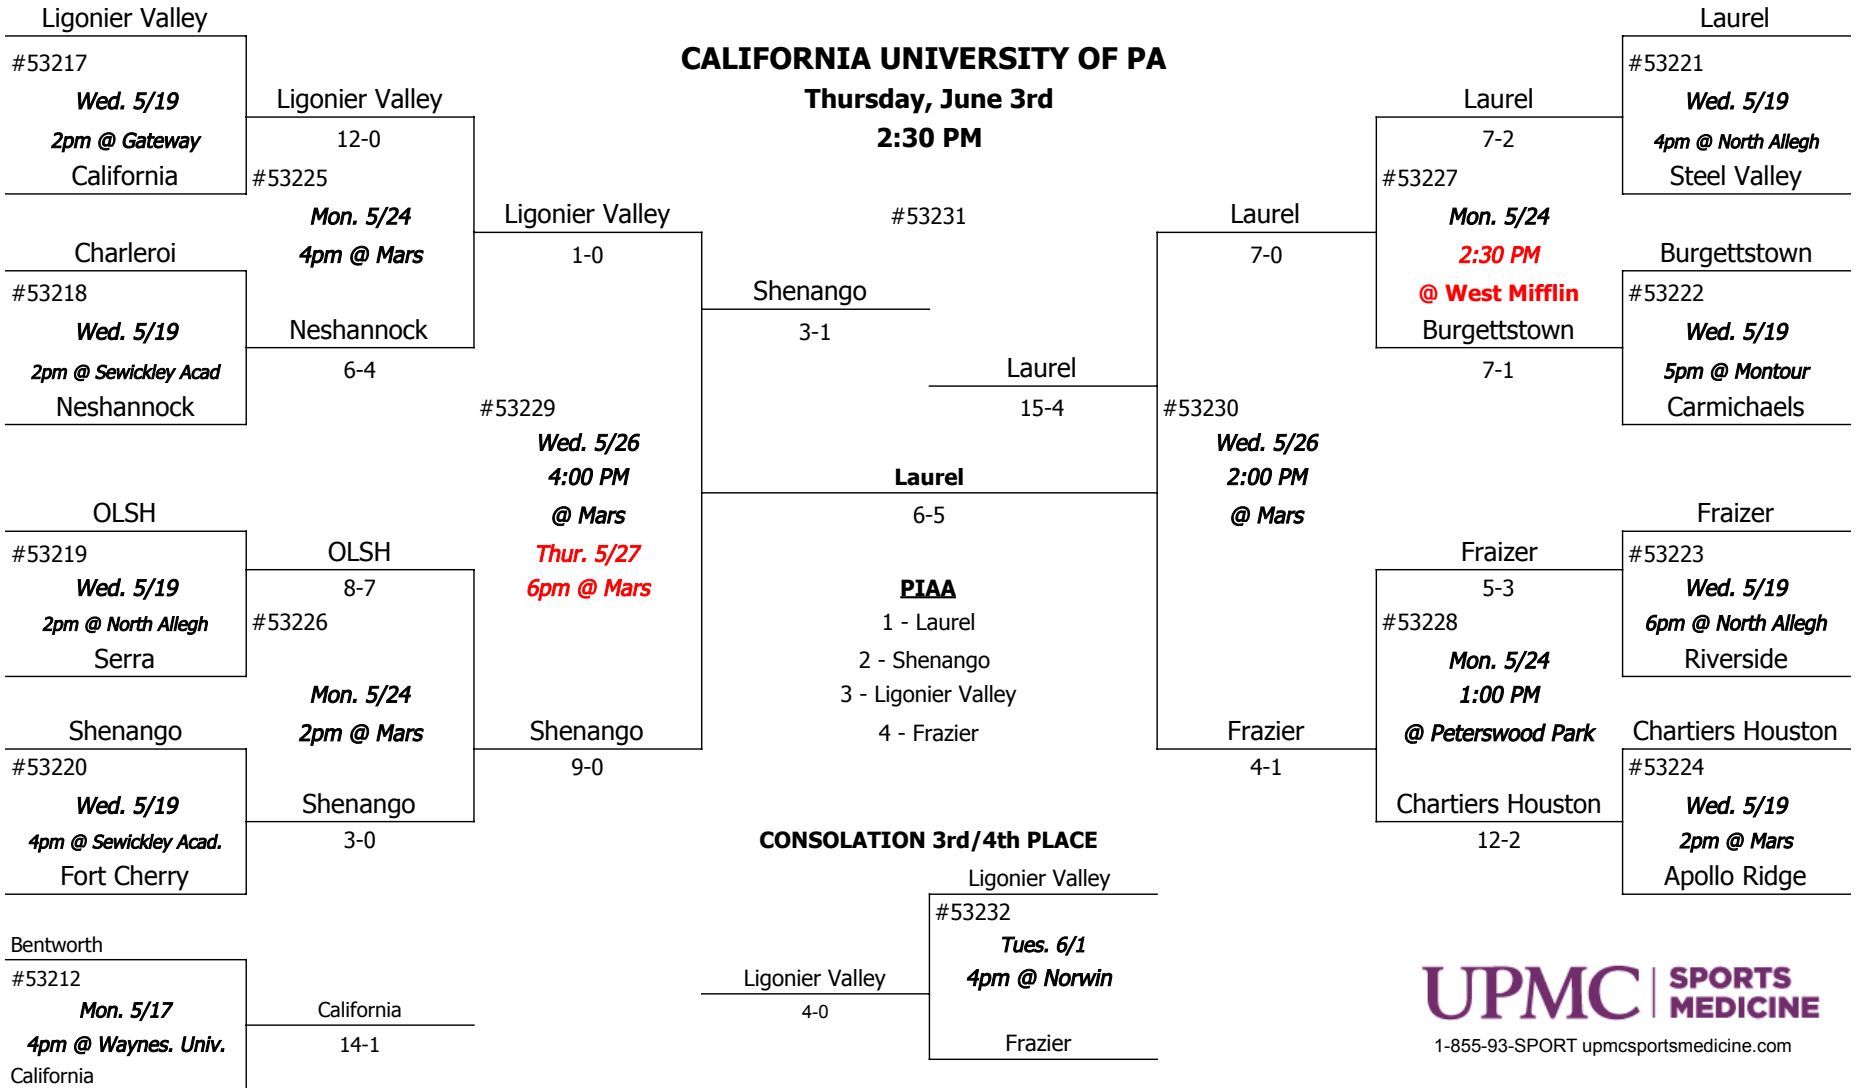

2020-2021 WPIAL CLASS 2-A SOFTBALL CHAMPIONSHIP

Top of Bracket is HOME team

Top of bracket occupies first base bench.

First 10 minutes of infield to the team traveling the LEAST distance

Ticket Prices: \$7.00 thru Semi-Final Round & Consolations, \$10.00 for FINALS

FINALS Ticket Prices: \$10 at the gate, or online at: www.gofan.co

SOFTBALLS WILL BE PROVIDED BY THE WPIAL

WPIAL Souvenir Long Sleeve T's \$20 ~ Order online at: www.wpial.org