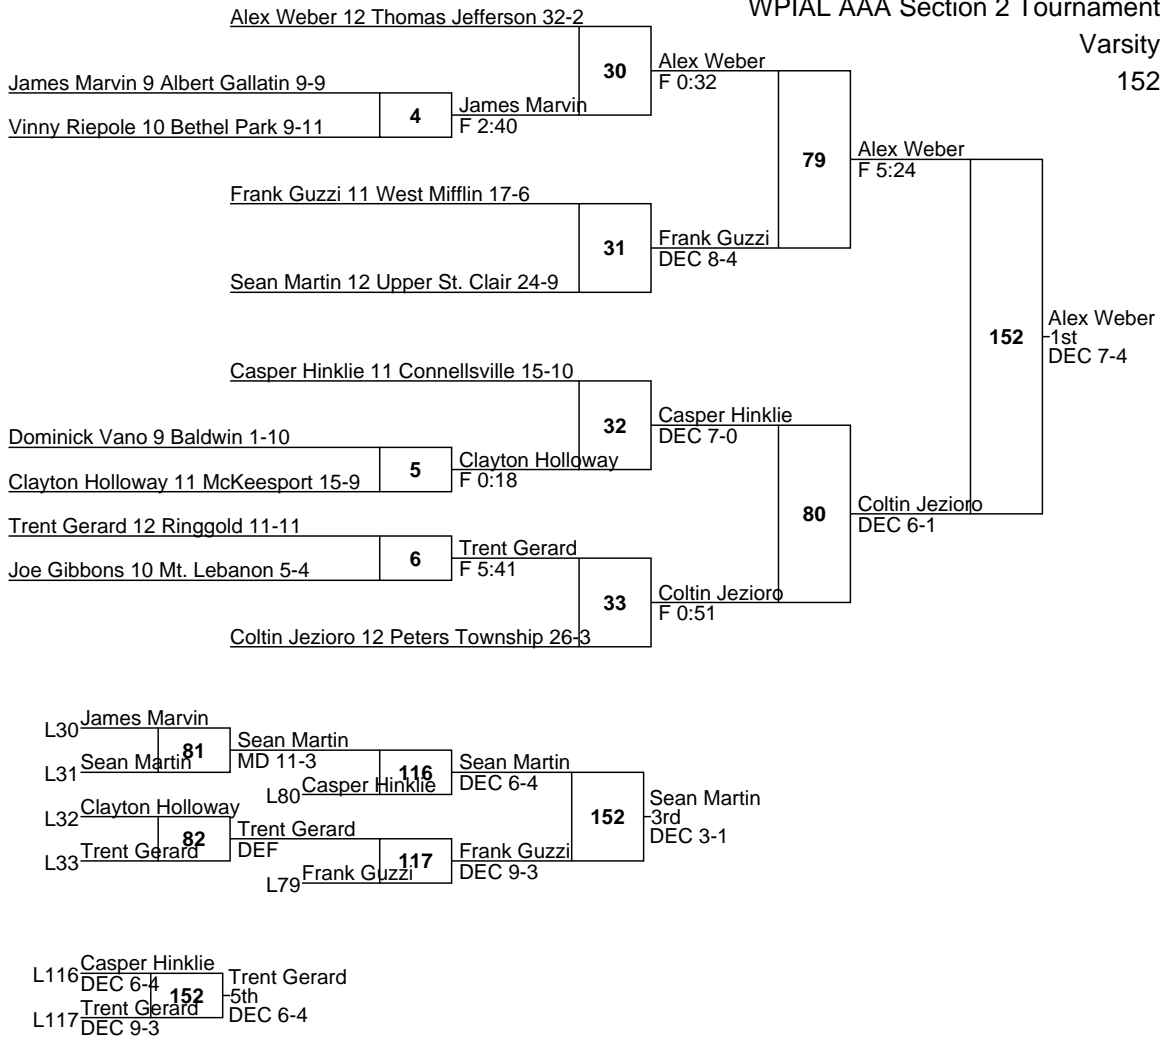

WPIAL AAA Section 2 Tournament

Varsity

152