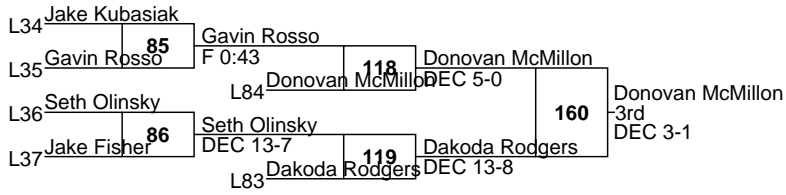

138

Mickey Kail
3rd
DEC 2-0

L112 Parker Loera
DEF 0:00

L113 Abdullah Makhoul
TF 15-0 2:52

Abdullah Makhoul
5th
DEF 0:00

WPIAL AAA Section 2 Tournament

Varsity

145

WPIAL AAA Section 2 Tournament

Varsity

152

WPIAL AAA Section 2 Tournament

Varsity

160

WPIAL AAA Section 2 Tournament

Varsity