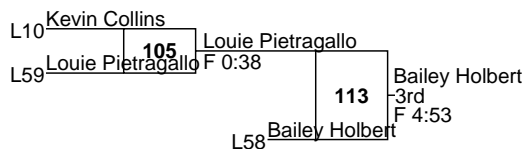

WPIAL AAA Section 2 Tournament

Varsity

113