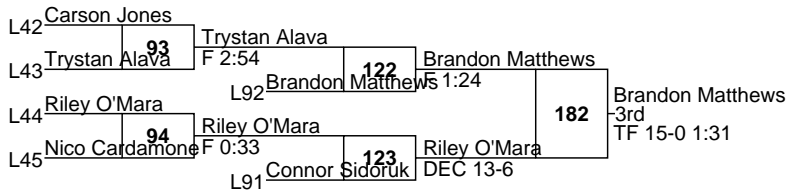

138

Mickey Kail
3rd
DEC 2-0

L112 Parker Loera
DEF 0:00

L113 Abdullah Makhoul
TF 15-0 2:52

Abdullah Makhoul
5th
DEF 0:00

WPIAL AAA Section 2 Tournament

Varsity

145

WPIAL AAA Section 2 Tournament

Varsity

152

WPIAL AAA Section 2 Tournament

Varsity

160

WPIAL AAA Section 2 Tournament

Varsity

170

WPIAL AAA Section 2 Tournament

Varsity

182

WPIAL AAA Section 2 Tournament

Varsity

195

WPIAL AAA Section 2 Tournament