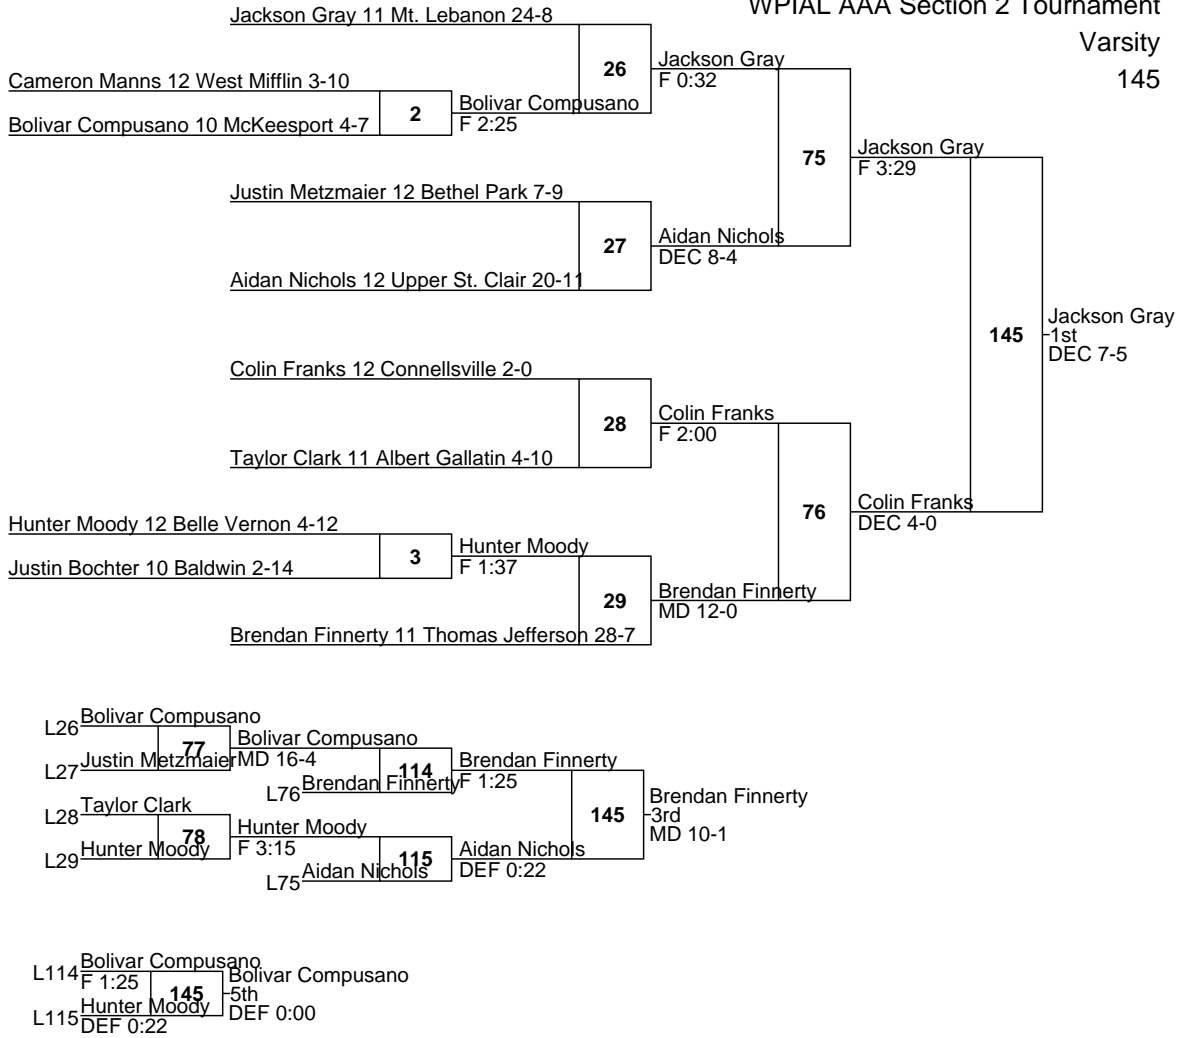

138

Mickey Kail
3rd
DEC 2-0

L112 Parker Loera
DEF 0:00

L113 Abdullah Makhoul
TF 15-0 2:52

Abdullah Makhoul
5th
DEF 0:00

WPIAL AAA Section 2 Tournament

Varsity

145