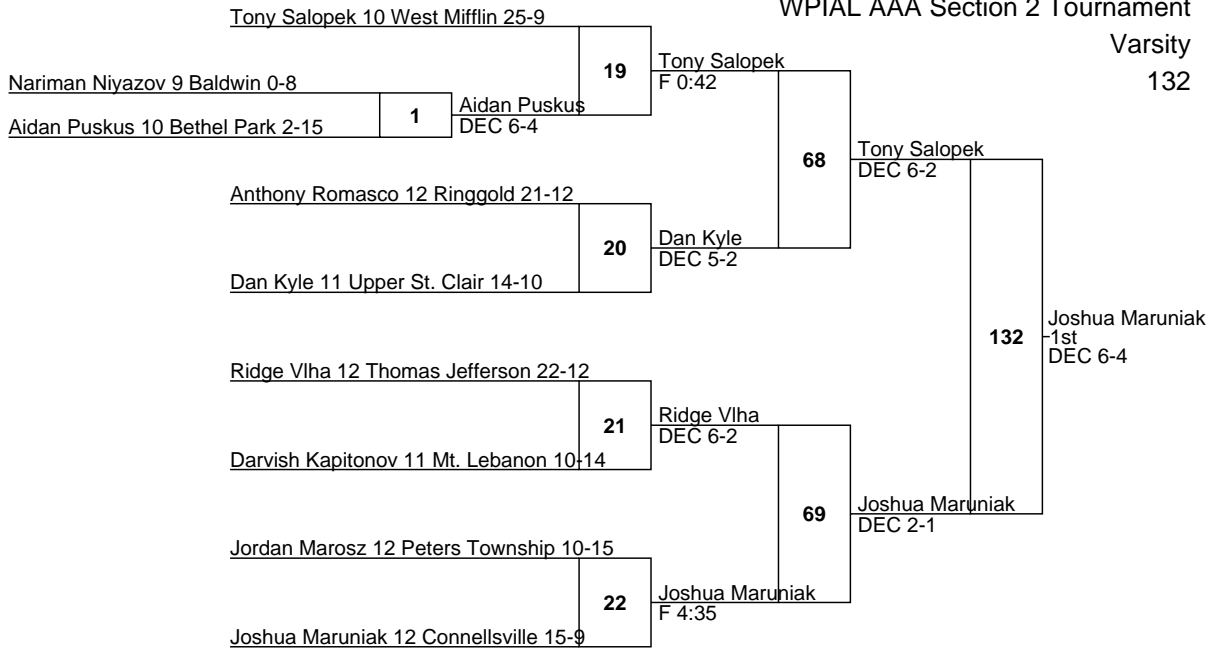

WPIAL AAA Section 2 Tournament

Varsity

132