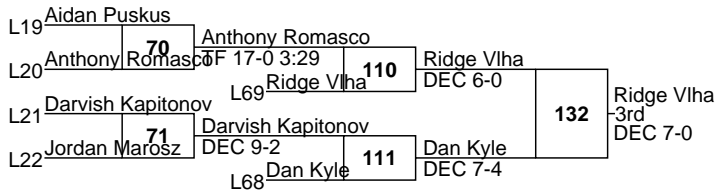

L108 Marvelle Cromerdie

L109 Nyzair Burt **126**

Nyzair Burt

5th
F 1:00

DEC 4-1

WPIAL AAA Section 2 Tournament

Varsity

132

Dylan Ross 12 Connellsville 19-9

WPIAL AAA Section 2 Tournament

Varsity

138

Mickey Kail 12 Mt. Lebanon 14-8

Brian Finnerty 9 Thomas Jefferson 14-6

Parker Loera 11 Bethel Park 26-9

Kaden Jackson 11 Upper St. Clair 4-11