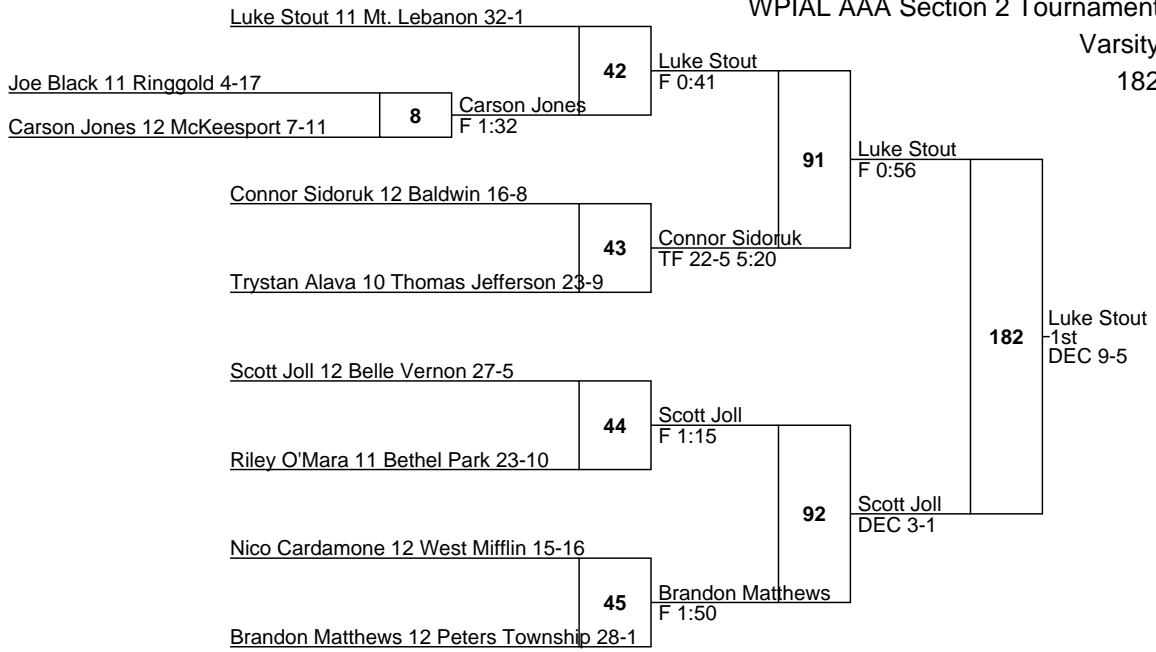

WPIAL AAA Section 2 Tournament

Varsity

182