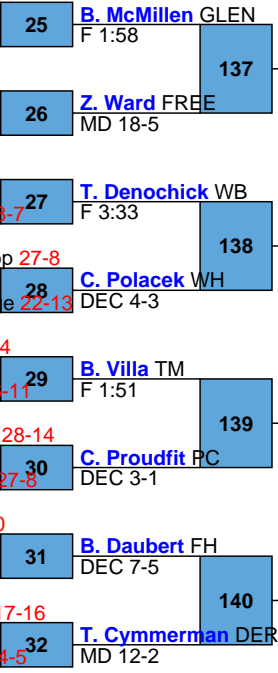

6-1 Brock McMillen 10 Glendale 35-1

7-7 Trent Valovchik 11 Burrell 28-15

5-3 Evan Brennan 12 Everett 26-5

7-3 ZJ Ward 12 Freedom Area 15-4

7-2 Jett Pattison 12 McGuffey 32-7

6-4 Tyler Denochick 12 West Branch 28-7

6-5 Conner Polacek 11 Westmont-Hilltop 27-8

5-2 Gryphon Callihan 11 Chestnut Ridge 22-13

5-1 Brady Villa 12 Tussey Mountain 27-4

7-6 Ty Mazutis 12 Chartiers-Houston 26-11

7-4 Damian George 11 Mount Pleasant 28-14

6-2 Chase Proudfit 121 Penn Cambria 27-8

6-3 Byron Daubert 12 Forest Hills 28-10

7-5 Eddie Huehn 11 Carlynton 31-8

6-6 Brynen Kisiel 12 Huntingdon Area 17-16

7-1 Tyler Cymmerman 10 Derry Area 34-5