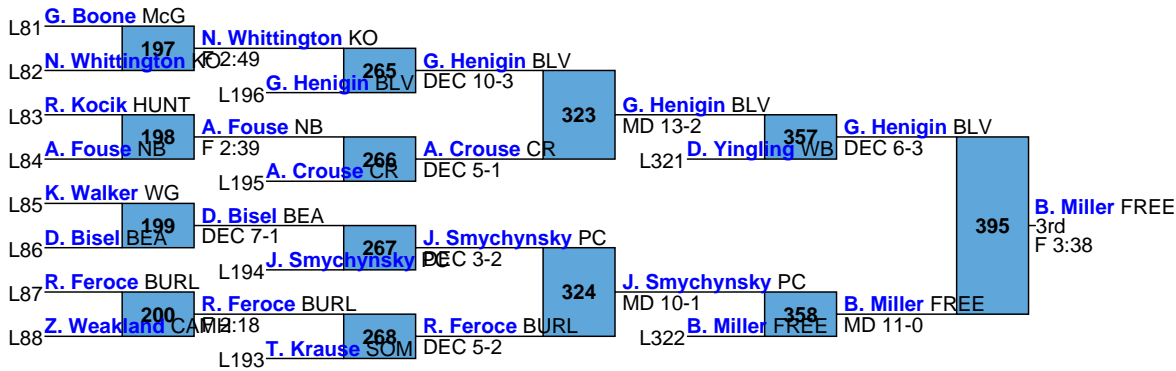

L177 **A. Allebach** PV 260 **A. Allebach** PV
F 2:56

C. Sossong POR
3rd
DEC 8-3

L353 **A. Mele** BURL
M FOR

L354 **J. Sabol** RICH 390 **J. Sabol** RICH
5th
MD 10-2

2019 PIAA SW AA Region

2019

170

- 6-1 **Derek Yingling** 12 West Branch 29-1
- 7-7 **Garrett Boone** 11 McGuffey 23-9
- 5-3 **Tyler Krause** 12 Somerset 19-11
- 7-3 **Nick Whittington** 11 Keystone Oaks 35-7
- 7-2 **Austin Walley** 11 Ellwood City 30-2
- 6-4 **Ryder Kocik** 12 Huntingdon Area 27-13
- 6-5 **Jc Smychynsky** 12 Penn Cambria 28-6
- 5-2 **Alex Fouse** 12 Northern Bedford 22-4
- 5-1 **Austin Crouse** 12 Chestnut Ridge 26-8
- 7-6 **Kolin Walker** 11 West Greene 18-9
- 7-4 **Bryson Miller** 12 Freedom Area 23-8
- 6-2 **Dylan Bisel** 12 Bald Eagle Area 26-9
- 6-3 **Garrett Henigin** 11 Blairsville 24-5
- 7-5 **Ricky Feroce** 11 Burrell 30-13
- 6-6 **Zach Weakland** 10 Cambria Heights 19-12
- 7-1 **Dayton Pitzer** 9 Mount Pleasant 35-1