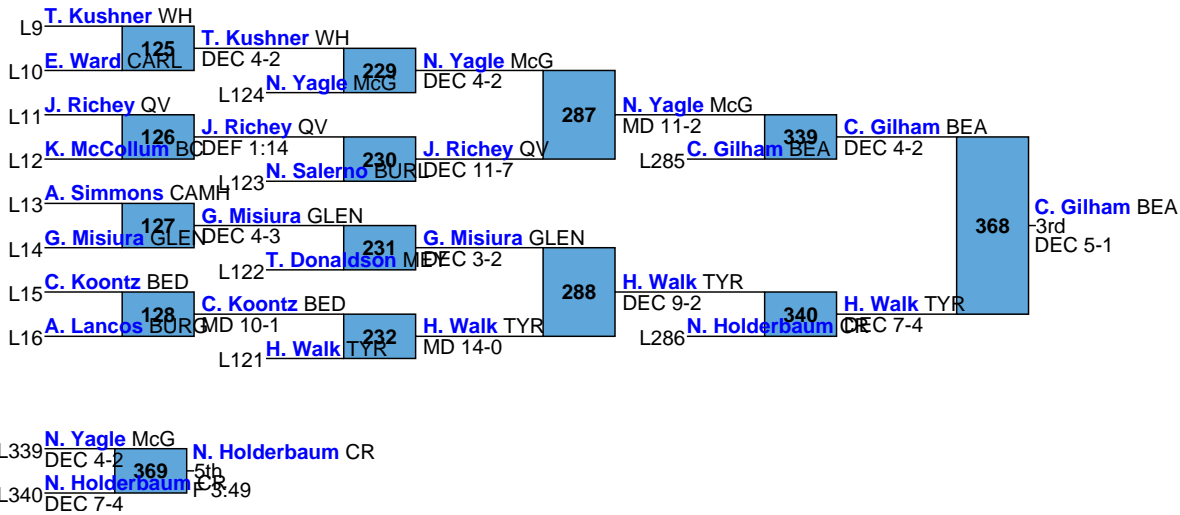

2019 PIAA SW AA Region

2019

113

- 7-1 **Ryan Michaels** 11 Elizabeth Forward 35-1
- 6-6 **Tanner Kushner** 11 Westmont-Hilltop 25-11
- 7-5 **Elias Ward** 12 Carlynton 32-9
- 6-3 **Hunter Walk** 10 Tyrone Area 26-9
- 6-2 **Cooper Gilham** 10 Bald Eagle Area 27-9
- 7-4 **Justin Richey** 9 Quaker Valley 27-13
- 7-6 **Kyle McCollum** 9 Beth-Center 28-18
- 5-2 **Trevor Donaldson** 9 Meyersdale 21-9
- 5-1 **Nate Holderbaum** 11 Chestnut Ridge 24-9
- 6-5 **Allen Simmons** 12 Cambria Heights 17-6
- 6-4 **Garret Misiura** 10 Glendale 28-9
- 7-2 **Nick Salerno** 9 Burrell 26-8
- 7-3 **Nate Yagle** 10 McGuffey 24-5
- 5-3 **Camden Koontz** 10 Bedford 14-12
- 7-7 **Anthony Lancos** 9 Burgettstown 23-16
- 6-1 **Jackson Arrington** 9 Forest Hills 34-3