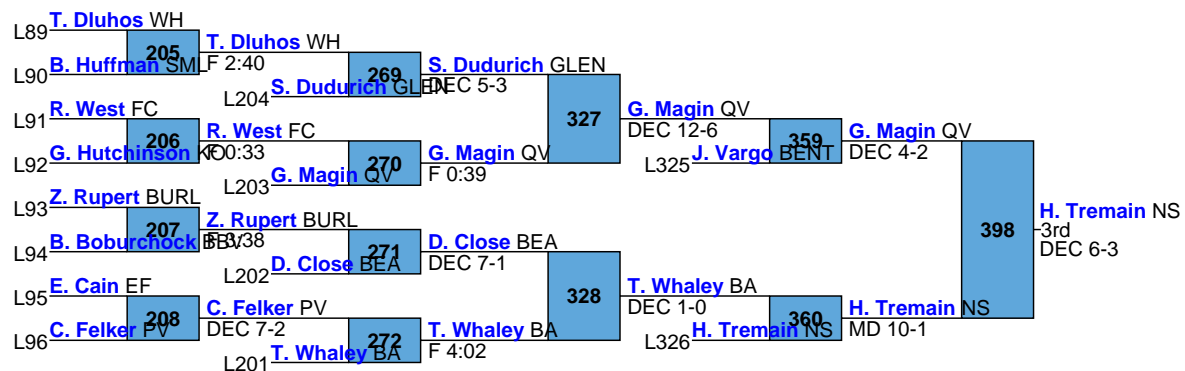

2019 PIAA SW AA Region

2019

195