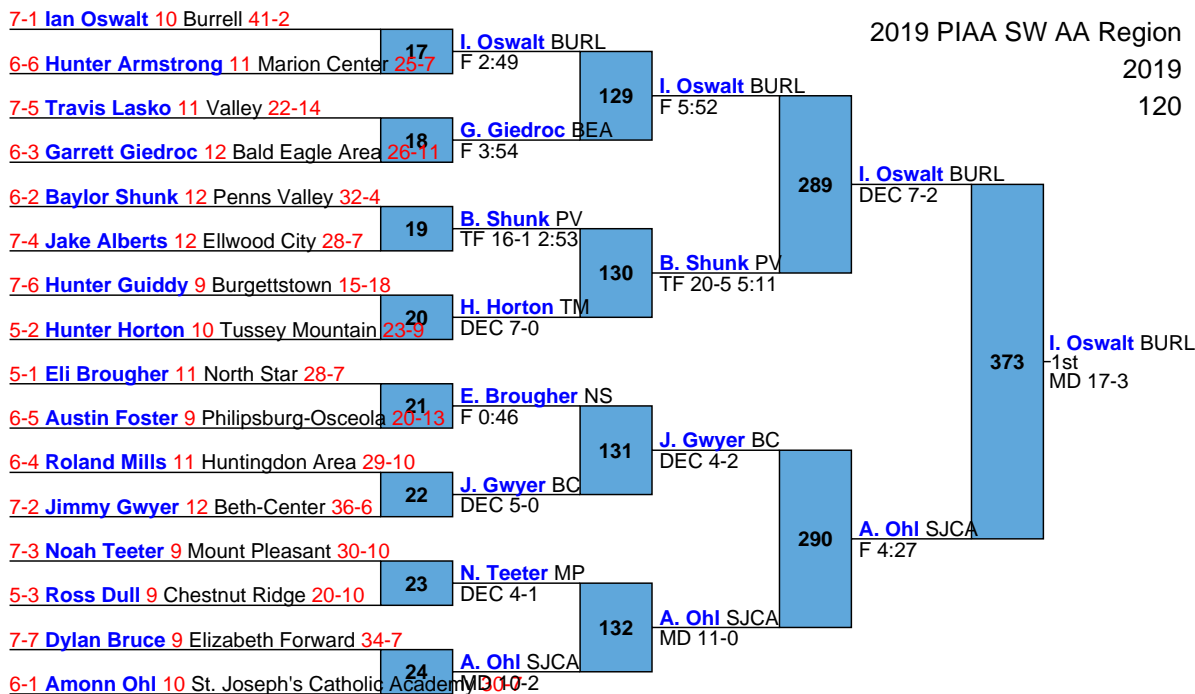

2019 PIAA SW AA Region

2019

113

- 7-1 **Ryan Michaels** 11 Elizabeth Forward 35-1
- 6-6 **Tanner Kushner** 11 Westmont-Hilltop 25-11
- 7-5 **Elias Ward** 12 Carlynton 32-9
- 6-3 **Hunter Walk** 10 Tyrone Area 26-9
- 6-2 **Cooper Gilham** 10 Bald Eagle Area 27-9
- 7-4 **Justin Richey** 9 Quaker Valley 27-13
- 7-6 **Kyle McCollum** 9 Beth-Center 28-18
- 5-2 **Trevor Donaldson** 9 Meyersdale 21-9
- 5-1 **Nate Holderbaum** 11 Chestnut Ridge 24-9
- 6-5 **Allen Simmons** 12 Cambria Heights 17-6
- 6-4 **Garret Misiura** 10 Glendale 28-9
- 7-2 **Nick Salerno** 9 Burrell 26-8
- 7-3 **Nate Yagle** 10 McGuffey 24-5
- 5-3 **Camden Koontz** 10 Bedford 14-12
- 7-7 **Anthony Lancos** 9 Burgettstown 23-16
- 6-1 **Jackson Arrington** 9 Forest Hills 34-3

2019 PIAA SW AA Region

2019

120

6-1 Brock McMillen 10 Glendale 35-1

7-7 Trent Valovchik 11 Burrell 28-15

5-3 Evan Brennan 12 Everett 26-5

7-3 ZJ Ward 12 Freedom Area 15-4

7-2 Jett Pattison 12 McGuffey 32-7