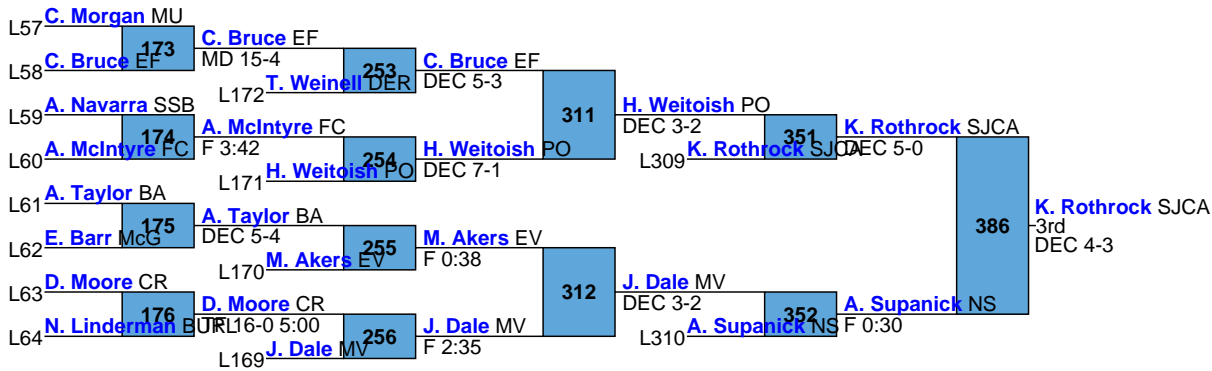

- 7-1 Trent Schultheis 10 Freedom Area 29-4
- 6-6 Caleb Morgan 12 Mount Union 19-13
- 7-5 Chris Bruce 12 Elizabeth Forward 23-14
- 6-3 Jon Dale 12 Moshannon Valley 27-5
- 6-2 Keegan Rothrock 12 St. Joseph's Catholic Academy 30-8
- 7-4 Anthony Navarra 11 South Side Beaver 27-14
- 7-6 Aaron McIntyre 11 Fort Cherry 23-14
- 5-2 Macen Akers 12 Everett 25-8
- 5-1 Alec Supanick 11 North Star 30-5
- 6-5 Alex Taylor 10 Bellwood-Antis 20-9
- 6-4 Hunter Weitoish 10 Philipsburg-Osceola 24-7
- 7-2 Ethan Barr 10 McGuffey 33-7
- 7-3 Trey Weinell 12 Derry Area 35-10
- 5-3 Daniel Moore 9 Chestnut Ridge 16-12
- 7-7 Noah Linderman 11 Burrell 27-17
- 6-1 Hudson Holbay 10 Westmont-Hilltop 33-4