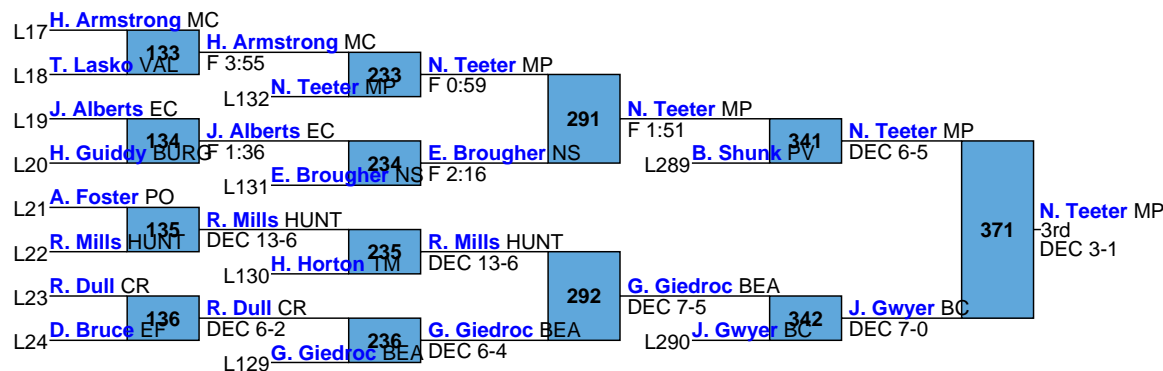

2019 PIAA SW AA Region

2019

113

- 7-1 **Ryan Michaels** 11 Elizabeth Forward 35-1
- 6-6 **Tanner Kushner** 11 Westmont-Hilltop 25-11
- 7-5 **Elias Ward** 12 Carlynton 32-9
- 6-3 **Hunter Walk** 10 Tyrone Area 26-9
- 6-2 **Cooper Gilham** 10 Bald Eagle Area 27-9
- 7-4 **Justin Richey** 9 Quaker Valley 27-13
- 7-6 **Kyle McCollum** 9 Beth-Center 28-18
- 5-2 **Trevor Donaldson** 9 Meyersdale 21-9
- 5-1 **Nate Holderbaum** 11 Chestnut Ridge 24-9
- 6-5 **Allen Simmons** 12 Cambria Heights 17-6
- 6-4 **Garret Misiura** 10 Glendale 28-9
- 7-2 **Nick Salerno** 9 Burrell 26-8
- 7-3 **Nate Yagle** 10 McGuffey 24-5
- 5-3 **Camden Koontz** 10 Bedford 14-12
- 7-7 **Anthony Lancos** 9 Burgettstown 23-16
- 6-1 **Jackson Arrington** 9 Forest Hills 34-3

2019 PIAA SW AA Region

2019

120

6-1 Brock McMillen 10 Glendale 35-1

7-7 Trent Valovchik 11 Burrell 28-15

5-3 Evan Brennan 12 Everett 26-5

7-3 ZJ Ward 12 Freedom Area 15-4

7-2 Jett Pattison 12 McGuffey 32-7