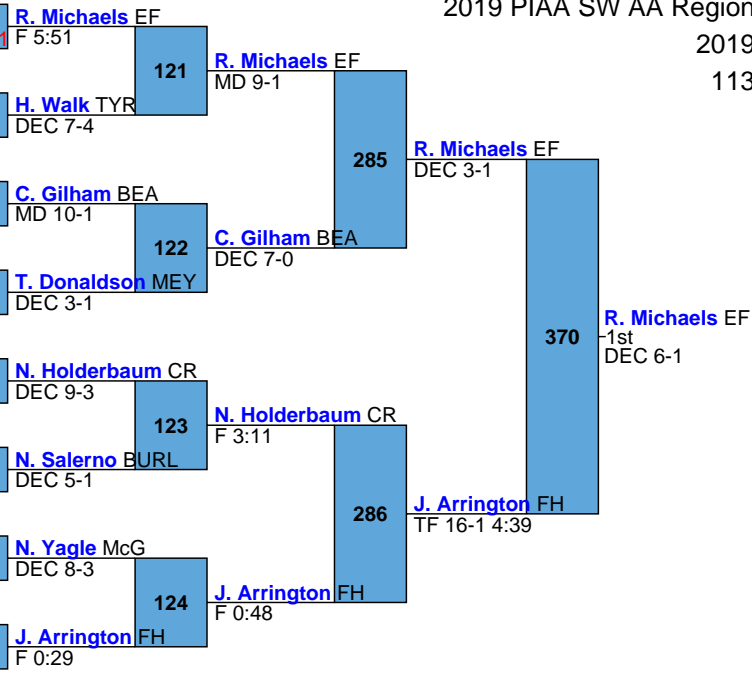

2019 PIAA SW AA Region

2019

113

- 7-1 **Ryan Michaels** 11 Elizabeth Forward 35-1
- 6-6 **Tanner Kushner** 11 Westmont-Hilltop 25-11
- 7-5 **Elias Ward** 12 Carlynton 32-9
- 6-3 **Hunter Walk** 10 Tyrone Area 26-9
- 6-2 **Cooper Gilham** 10 Bald Eagle Area 27-9
- 7-4 **Justin Richey** 9 Quaker Valley 27-13
- 7-6 **Kyle McCollum** 9 Beth-Center 28-18
- 5-2 **Trevor Donaldson** 9 Meyersdale 21-9
- 5-1 **Nate Holderbaum** 11 Chestnut Ridge 24-9
- 6-5 **Allen Simmons** 12 Cambria Heights 17-6
- 6-4 **Garret Misiura** 10 Glendale 28-9
- 7-2 **Nick Salerno** 9 Burrell 26-8
- 7-3 **Nate Yagle** 10 McGuffey 24-5
- 5-3 **Camden Koontz** 10 Bedford 14-12
- 7-7 **Anthony Lancos** 9 Burgettstown 23-16
- 6-1 **Jackson Arrington** 9 Forest Hills 34-3

2019 PIAA SW AA Region

2019

120

6-1 Brock McMillen 10 Glendale 35-1

7-7 Trent Valovchik 11 Burrell 28-15

5-3 Evan Brennan 12 Everett 26-5

7-3 ZJ Ward 12 Freedom Area 15-4

7-2 Jett Pattison 12 McGuffey 32-7