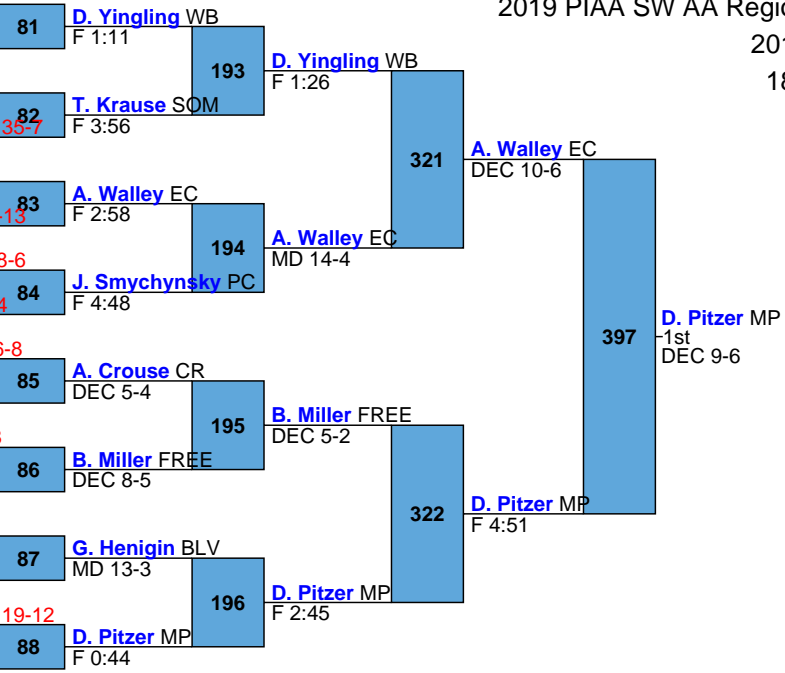

L177 **A. Allebach** PV 260 **A. Allebach** PV
F 2:56

C. Sossong POR
3rd
DEC 8-3

L353 **A. Mele** BURL
M FOR

L354 **J. Sabol** RICH 390 **J. Sabol** RICH
5th
MD 10-2

2019 PIAA SW AA Region

2019

170

- 6-1 **Derek Yingling** 12 West Branch 29-1
- 7-7 **Garrett Boone** 11 McGuffey 23-9
- 5-3 **Tyler Krause** 12 Somerset 19-11
- 7-3 **Nick Whittington** 11 Keystone Oaks 35-7
- 7-2 **Austin Walley** 11 Ellwood City 30-2
- 6-4 **Ryder Kocik** 12 Huntingdon Area 27-13
- 6-5 **Jc Smychynsky** 12 Penn Cambria 28-6
- 5-2 **Alex Fouse** 12 Northern Bedford 22-4
- 5-1 **Austin Crouse** 12 Chestnut Ridge 26-8
- 7-6 **Kolin Walker** 11 West Greene 18-9
- 7-4 **Bryson Miller** 12 Freedom Area 23-8
- 6-2 **Dylan Bisel** 12 Bald Eagle Area 26-9
- 6-3 **Garrett Henigin** 11 Blairsville 24-5
- 7-5 **Ricky Feroce** 11 Burrell 30-13
- 6-6 **Zach Weakland** 10 Cambria Heights 19-12
- 7-1 **Dayton Pitzer** 9 Mount Pleasant 35-1