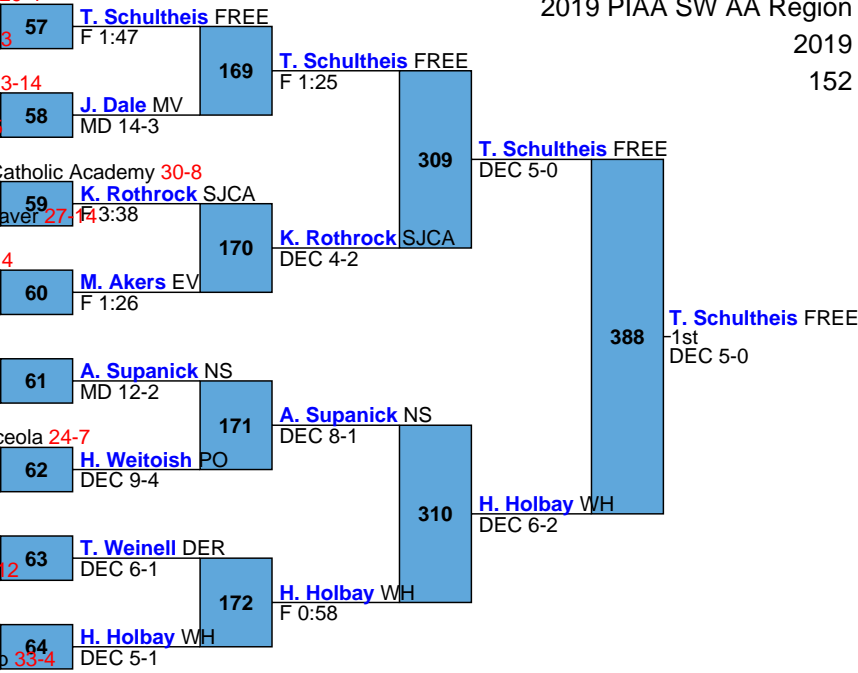

- 7-1 Trent Schultheis 10 Freedom Area 29-4
- 6-6 Caleb Morgan 12 Mount Union 19-13
- 7-5 Chris Bruce 12 Elizabeth Forward 23-14
- 6-3 Jon Dale 12 Moshannon Valley 27-5
- 6-2 Keegan Rothrock 12 St. Joseph's Catholic Academy 30-8
- 7-4 Anthony Navarra 11 South Side Beaver 27-14
- 7-6 Aaron McIntyre 11 Fort Cherry 23-14
- 5-2 Macen Akers 12 Everett 25-8
- 5-1 Alec Supanick 11 North Star 30-5
- 6-5 Alex Taylor 10 Bellwood-Antis 20-9
- 6-4 Hunter Weitoish 10 Philipsburg-Osceola 24-7
- 7-2 Ethan Barr 10 McGuffey 33-7
- 7-3 Trey Weinell 12 Derry Area 35-10
- 5-3 Daniel Moore 9 Chestnut Ridge 16-12
- 7-7 Noah Linderman 11 Burrell 27-17
- 6-1 Hudson Holbay 10 Westmont-Hilltop 33-4