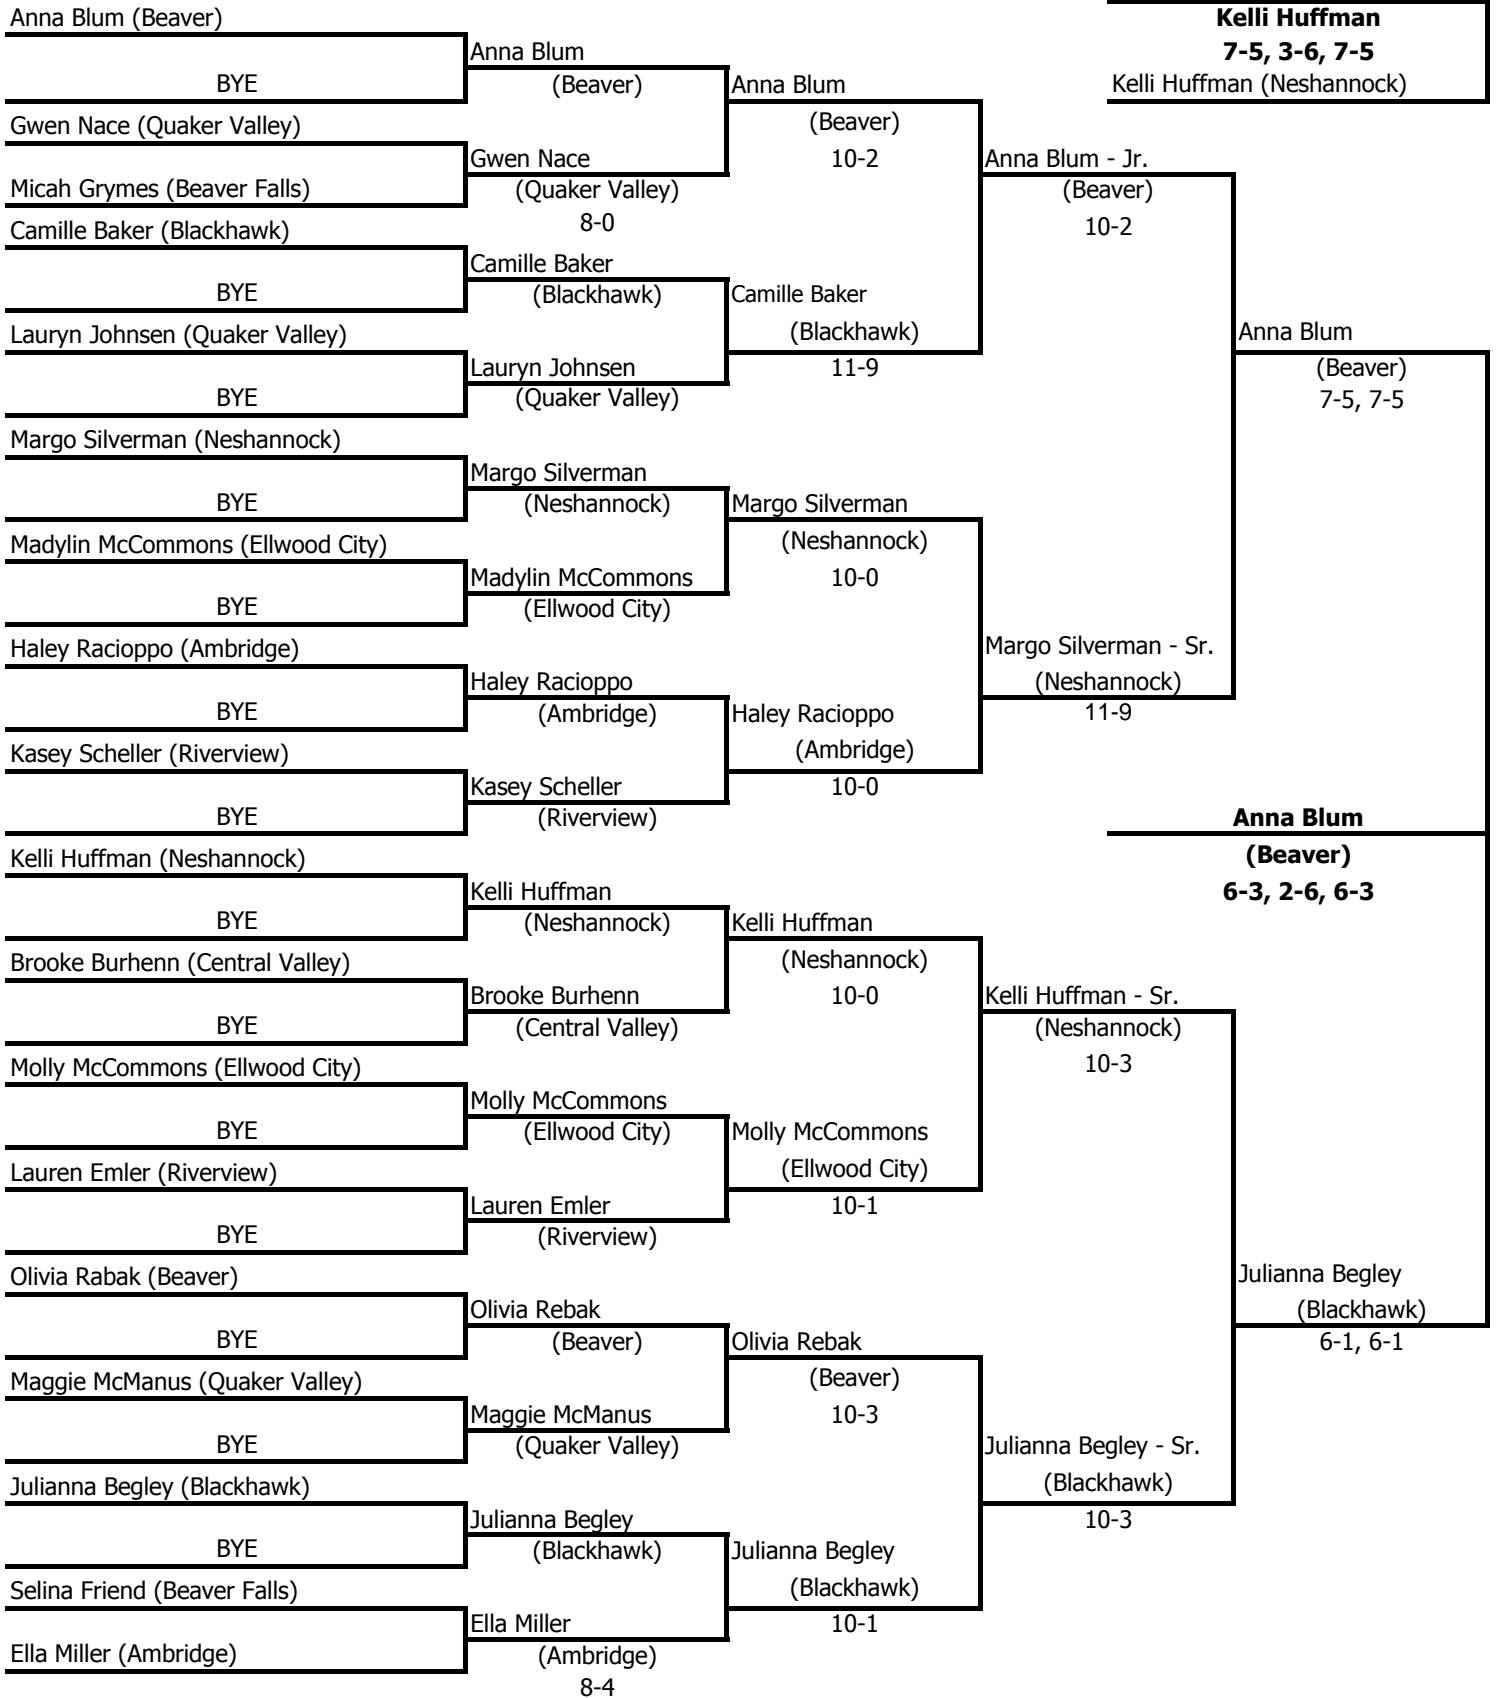

2019 Girls Tennis Singles - Section 2-AA - at Brady's Run

Third-Place Consolation

Margo Silverman (Neshannock)

Kelli Huffman

7-5, 3-6, 7-5

Kelli Huffman (Neshannock)

Top Four Finishers advance to WPIAL Tournament