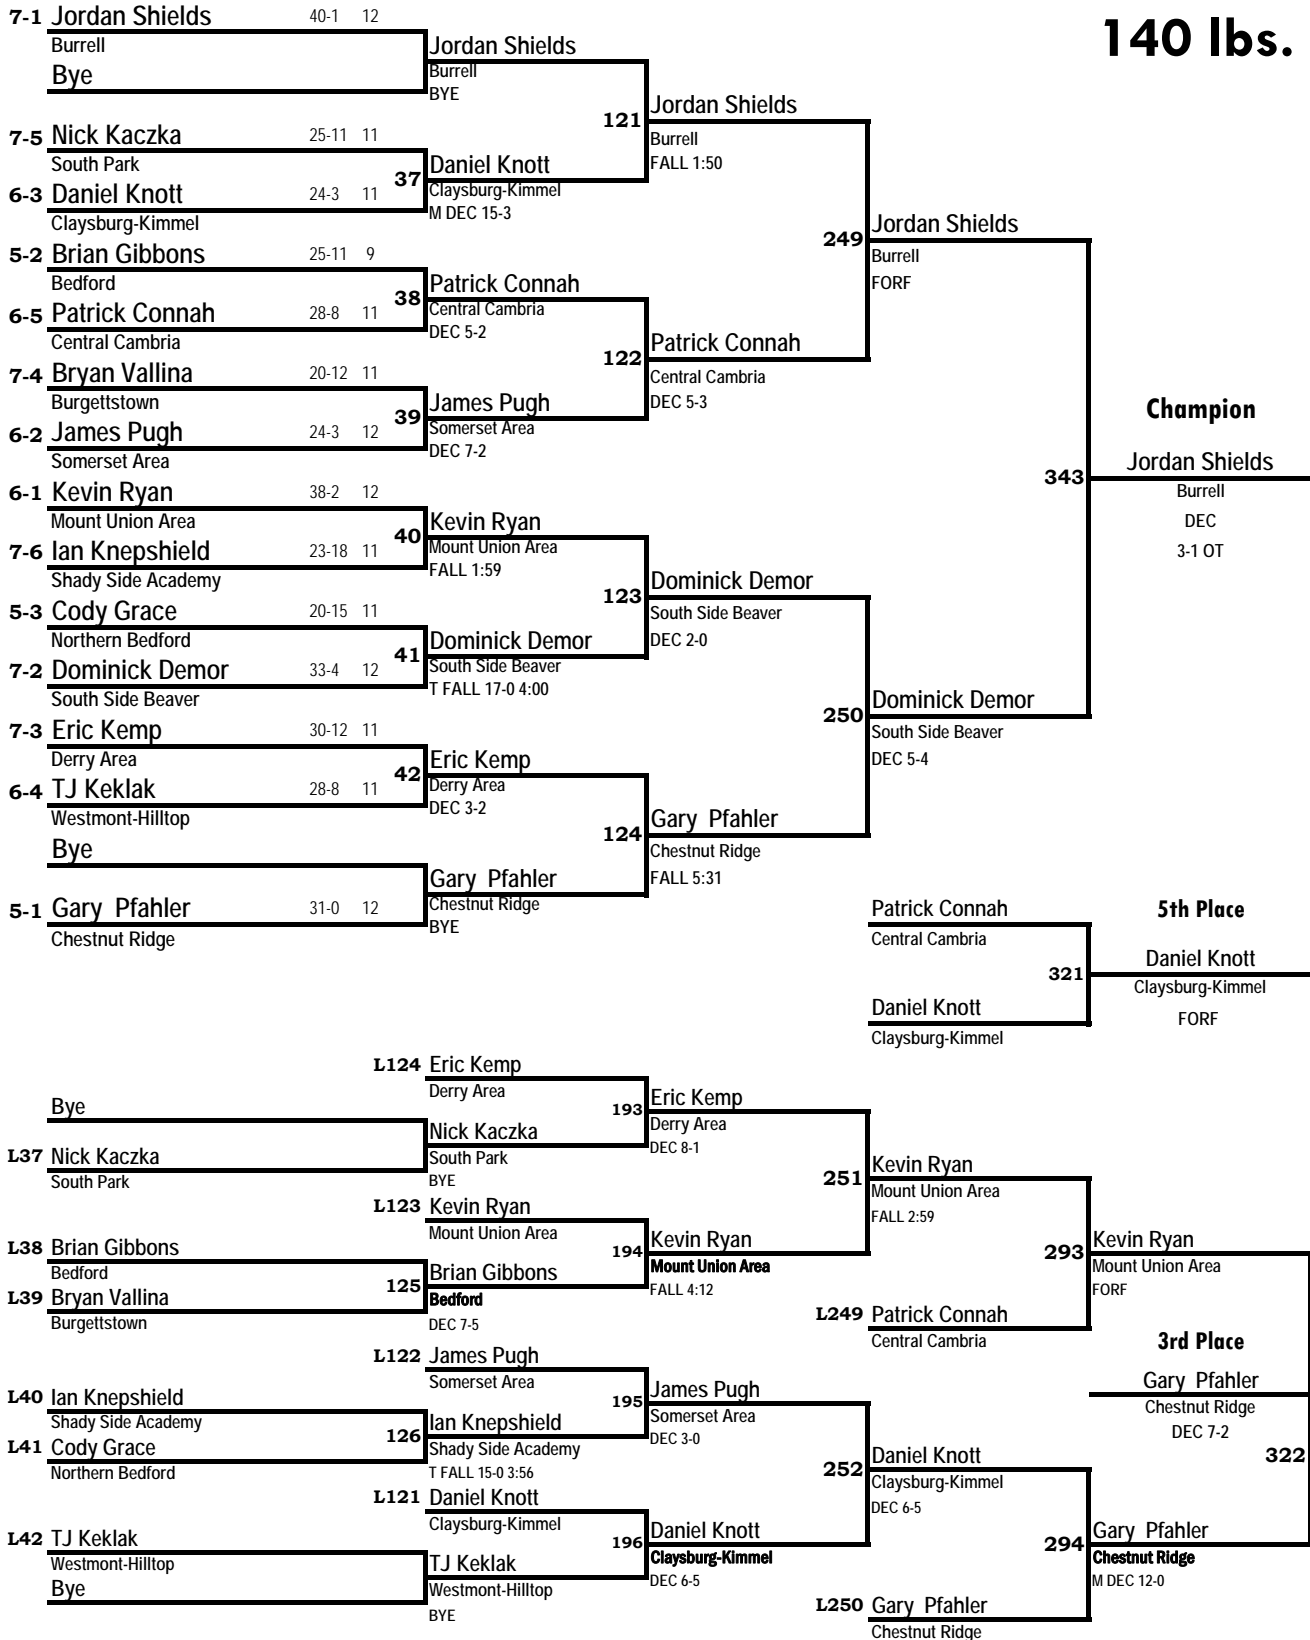

2008 PIAA SW-AA Regional Wrestling Tournament

103 lbs.

2008 PIAA SW-AA Regional Wrestling Tournament

112 lbs.

2008 PIAA SW-AA Regional Wrestling Tournament

119 lbs.

2008 PIAA SW-AA Regional Wrestling Tournament

125 lbs.

2008 PIAA SW-AA Regional Wrestling Tournament

130 lbs.

2008 PIAA SW-AA Regional Wrestling Tournament

2008 PIAA SW-AA Regional Wrestling Tournament

160 lbs.

2008 PIAA SW-AA Regional Wrestling Tournament

189 lbs.

2008 PIAA SW-AA Regional Wrestling Tournament

2008 PIAA SW-AA Regional Wrestling Tournament