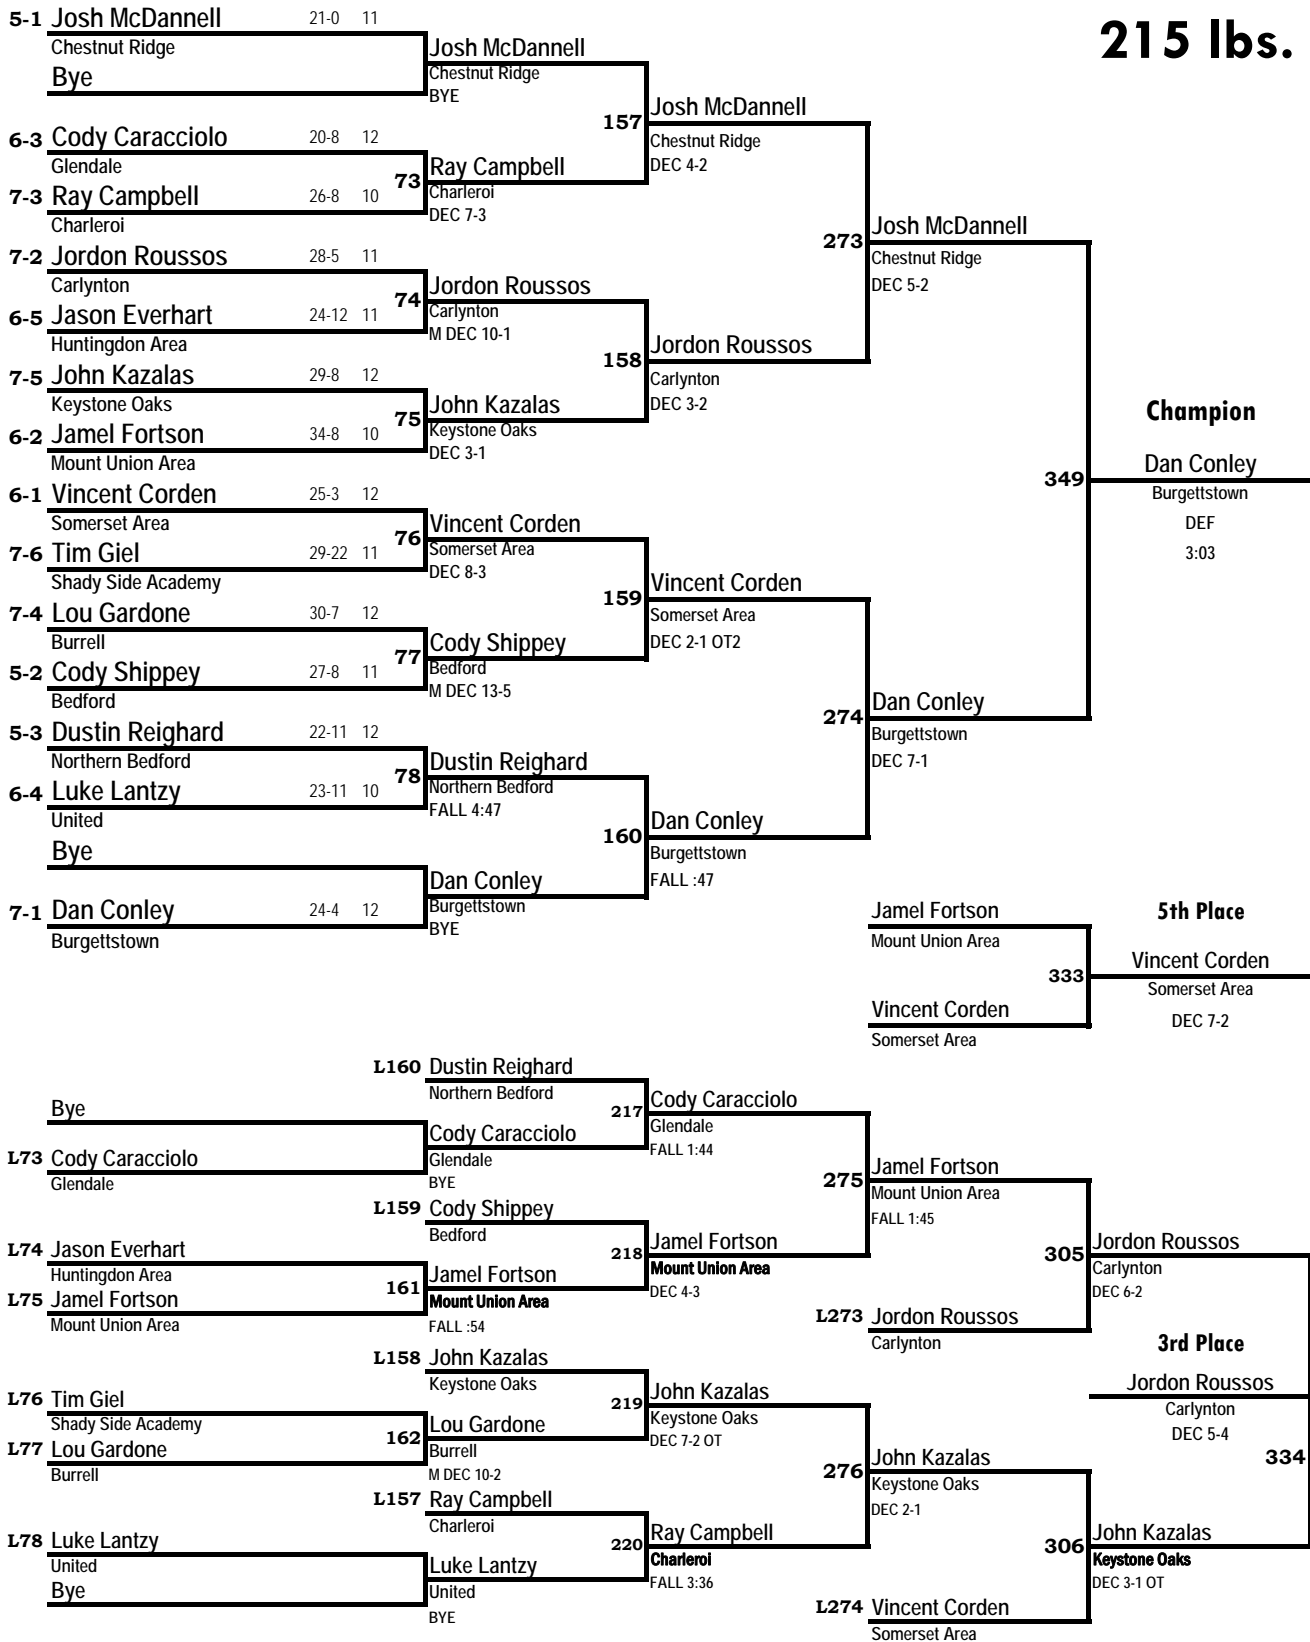

2008 PIAA SW-AA Regional Wrestling Tournament

103 lbs.

2008 PIAA SW-AA Regional Wrestling Tournament

112 lbs.

2008 PIAA SW-AA Regional Wrestling Tournament

119 lbs.

2008 PIAA SW-AA Regional Wrestling Tournament

125 lbs.

2008 PIAA SW-AA Regional Wrestling Tournament

130 lbs.

2008 PIAA SW-AA Regional Wrestling Tournament

2008 PIAA SW-AA Regional Wrestling Tournament

160 lbs.

2008 PIAA SW-AA Regional Wrestling Tournament

189 lbs.

2008 PIAA SW-AA Regional Wrestling Tournament

2008 PIAA SW-AA Regional Wrestling Tournament