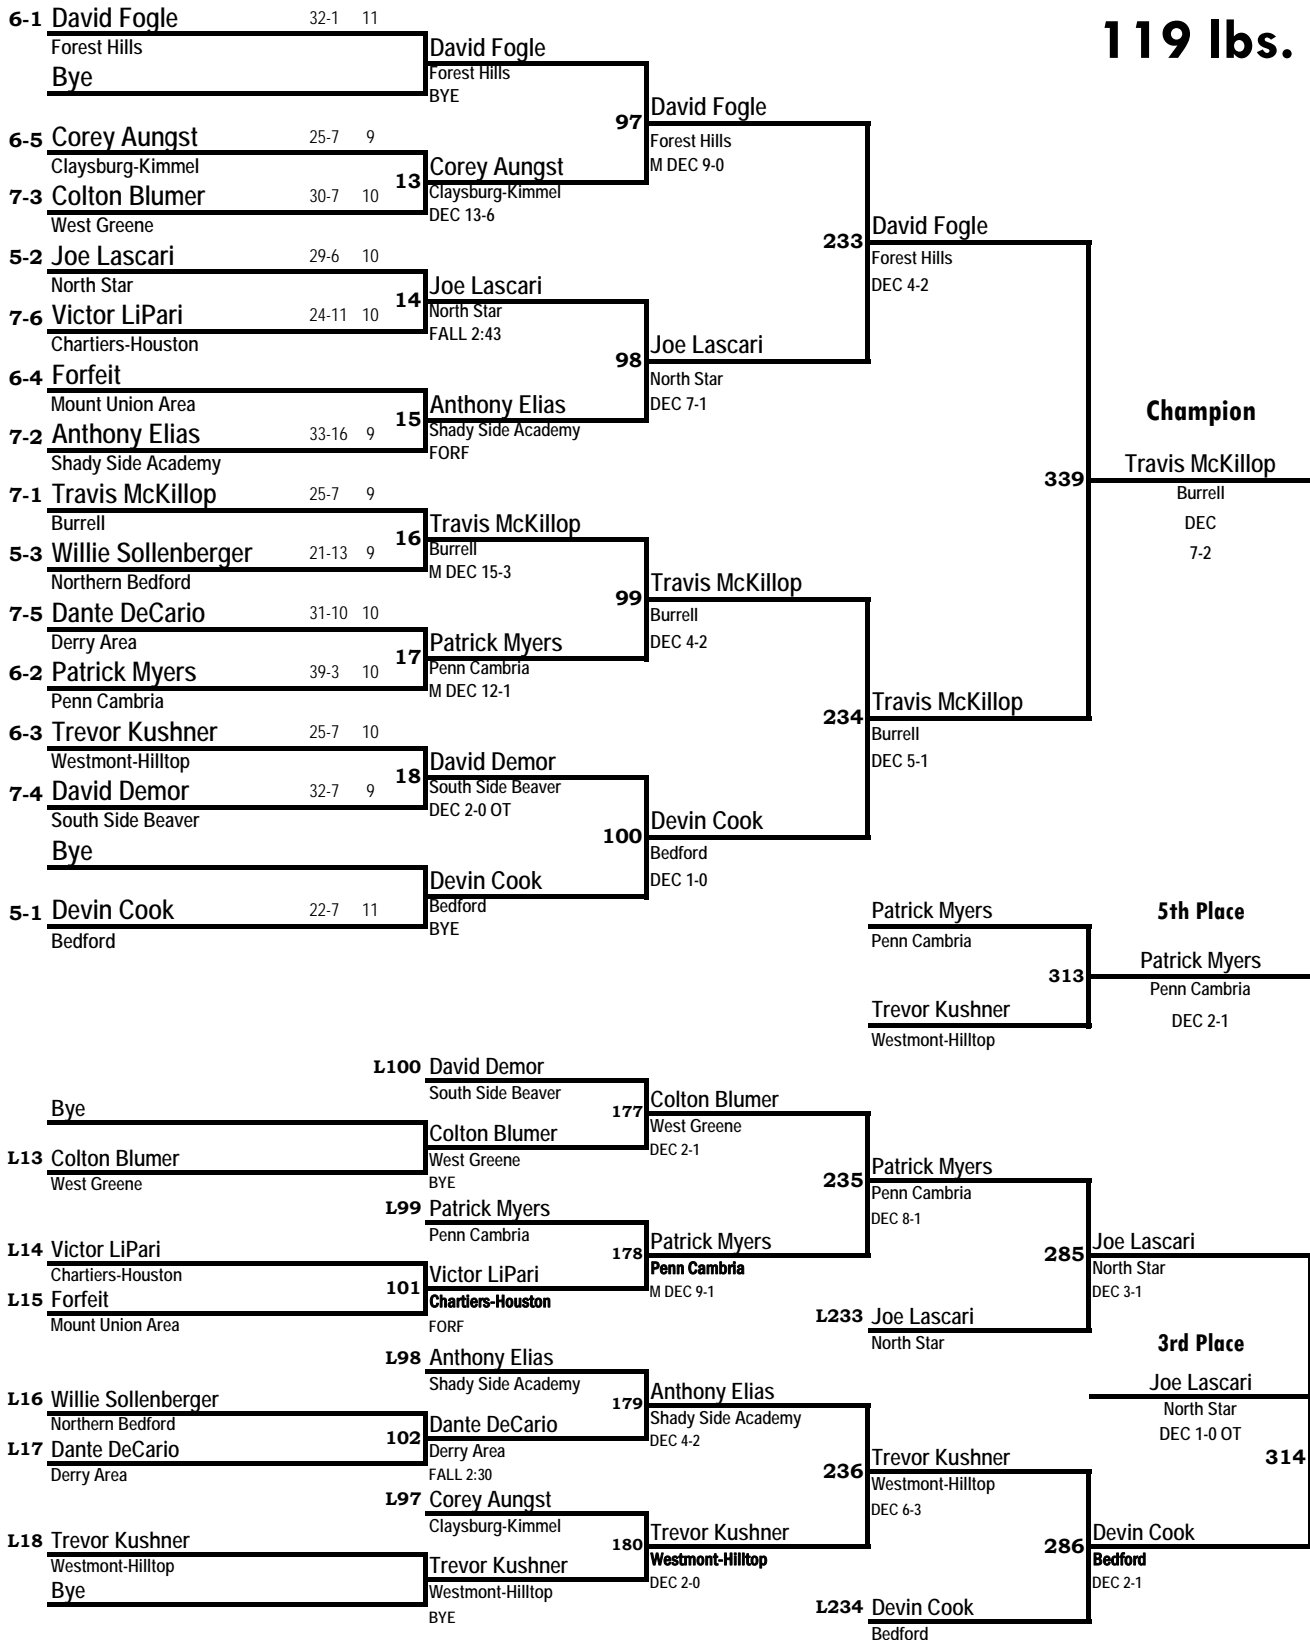

2008 PIAA SW-AA Regional Wrestling Tournament

103 lbs.

2008 PIAA SW-AA Regional Wrestling Tournament

112 lbs.

2008 PIAA SW-AA Regional Wrestling Tournament

119 lbs.

2008 PIAA SW-AA Regional Wrestling Tournament

125 lbs.

2008 PIAA SW-AA Regional Wrestling Tournament

130 lbs.

2008 PIAA SW-AA Regional Wrestling Tournament

2008 PIAA SW-AA Regional Wrestling Tournament

160 lbs.

2008 PIAA SW-AA Regional Wrestling Tournament

189 lbs.

2008 PIAA SW-AA Regional Wrestling Tournament

2008 PIAA SW-AA Regional Wrestling Tournament