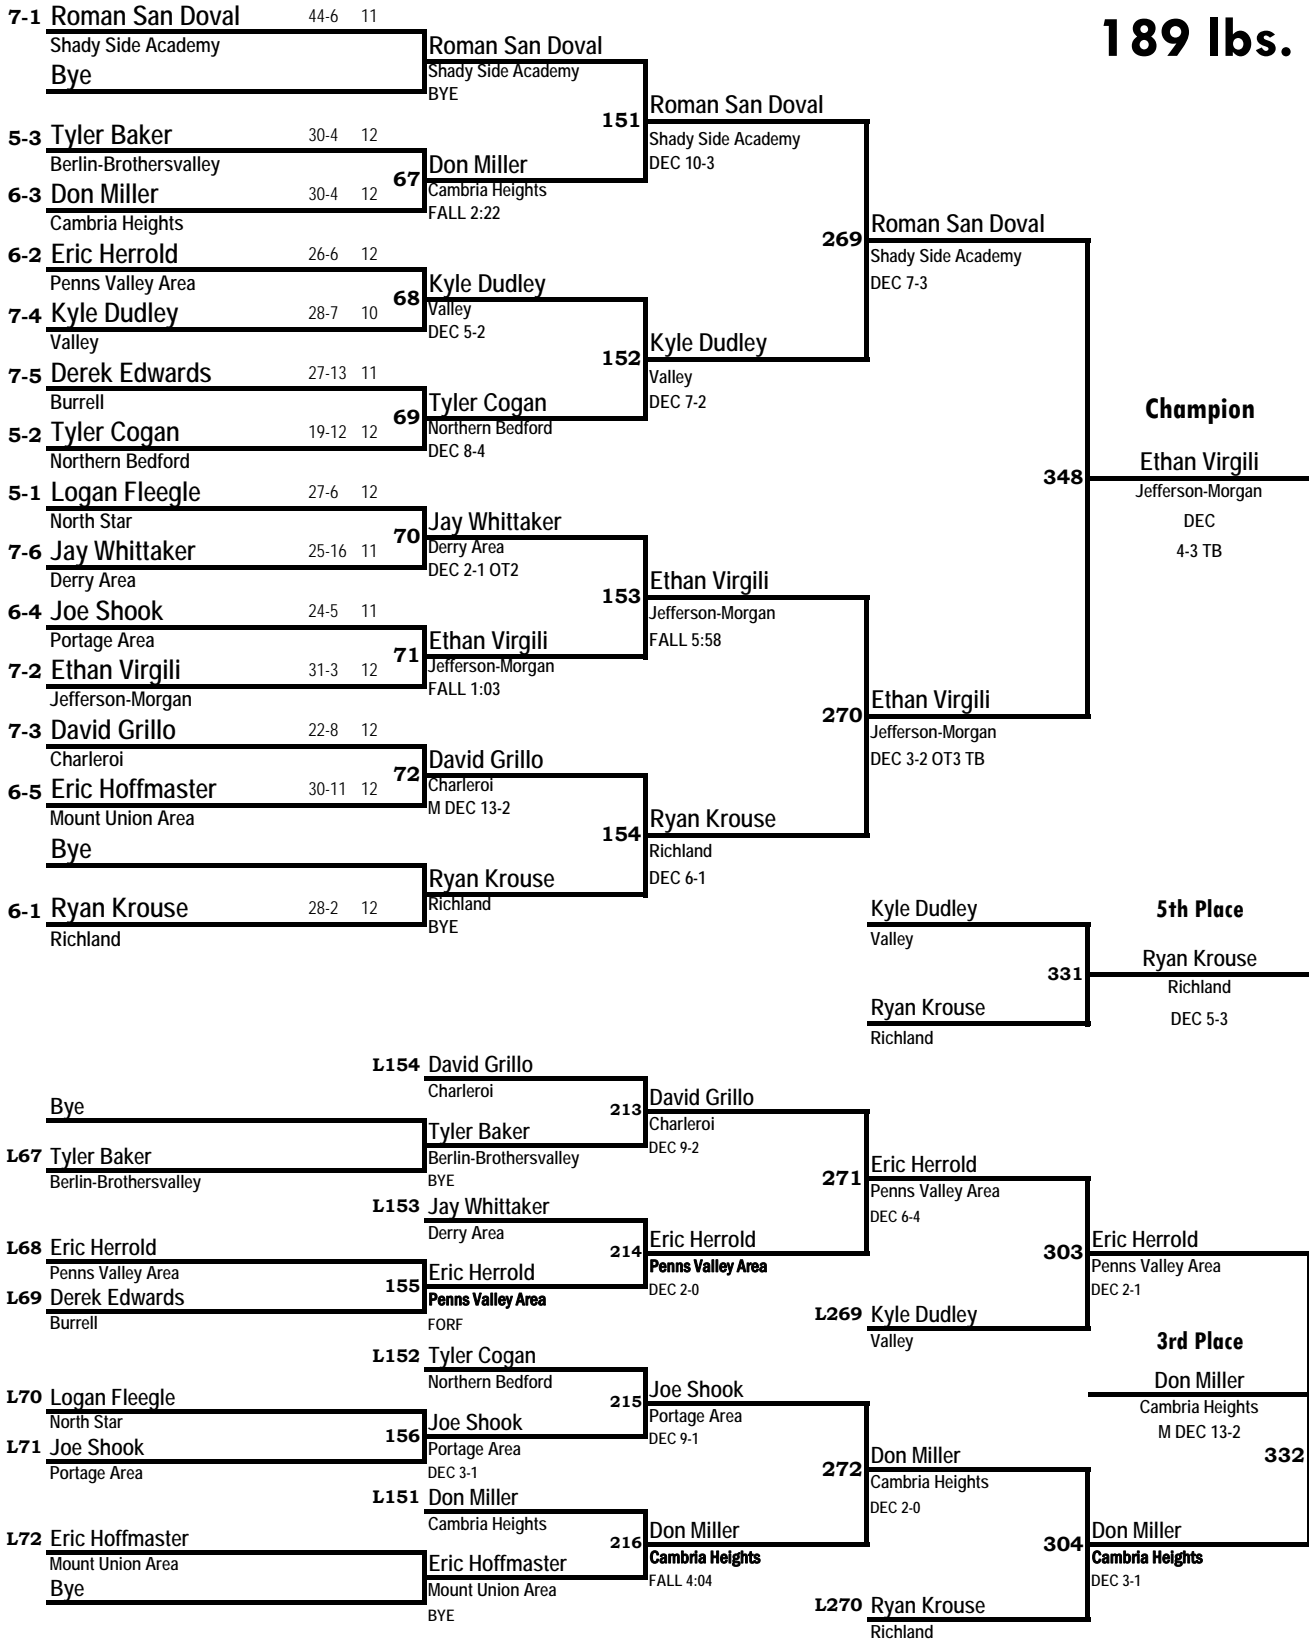

2008 PIAA SW-AA Regional Wrestling Tournament

103 lbs.

2008 PIAA SW-AA Regional Wrestling Tournament

112 lbs.

2008 PIAA SW-AA Regional Wrestling Tournament

119 lbs.

2008 PIAA SW-AA Regional Wrestling Tournament

125 lbs.

2008 PIAA SW-AA Regional Wrestling Tournament

130 lbs.

2008 PIAA SW-AA Regional Wrestling Tournament

2008 PIAA SW-AA Regional Wrestling Tournament

160 lbs.

2008 PIAA SW-AA Regional Wrestling Tournament

189 lbs.

2008 PIAA SW-AA Regional Wrestling Tournament

2008 PIAA SW-AA Regional Wrestling Tournament