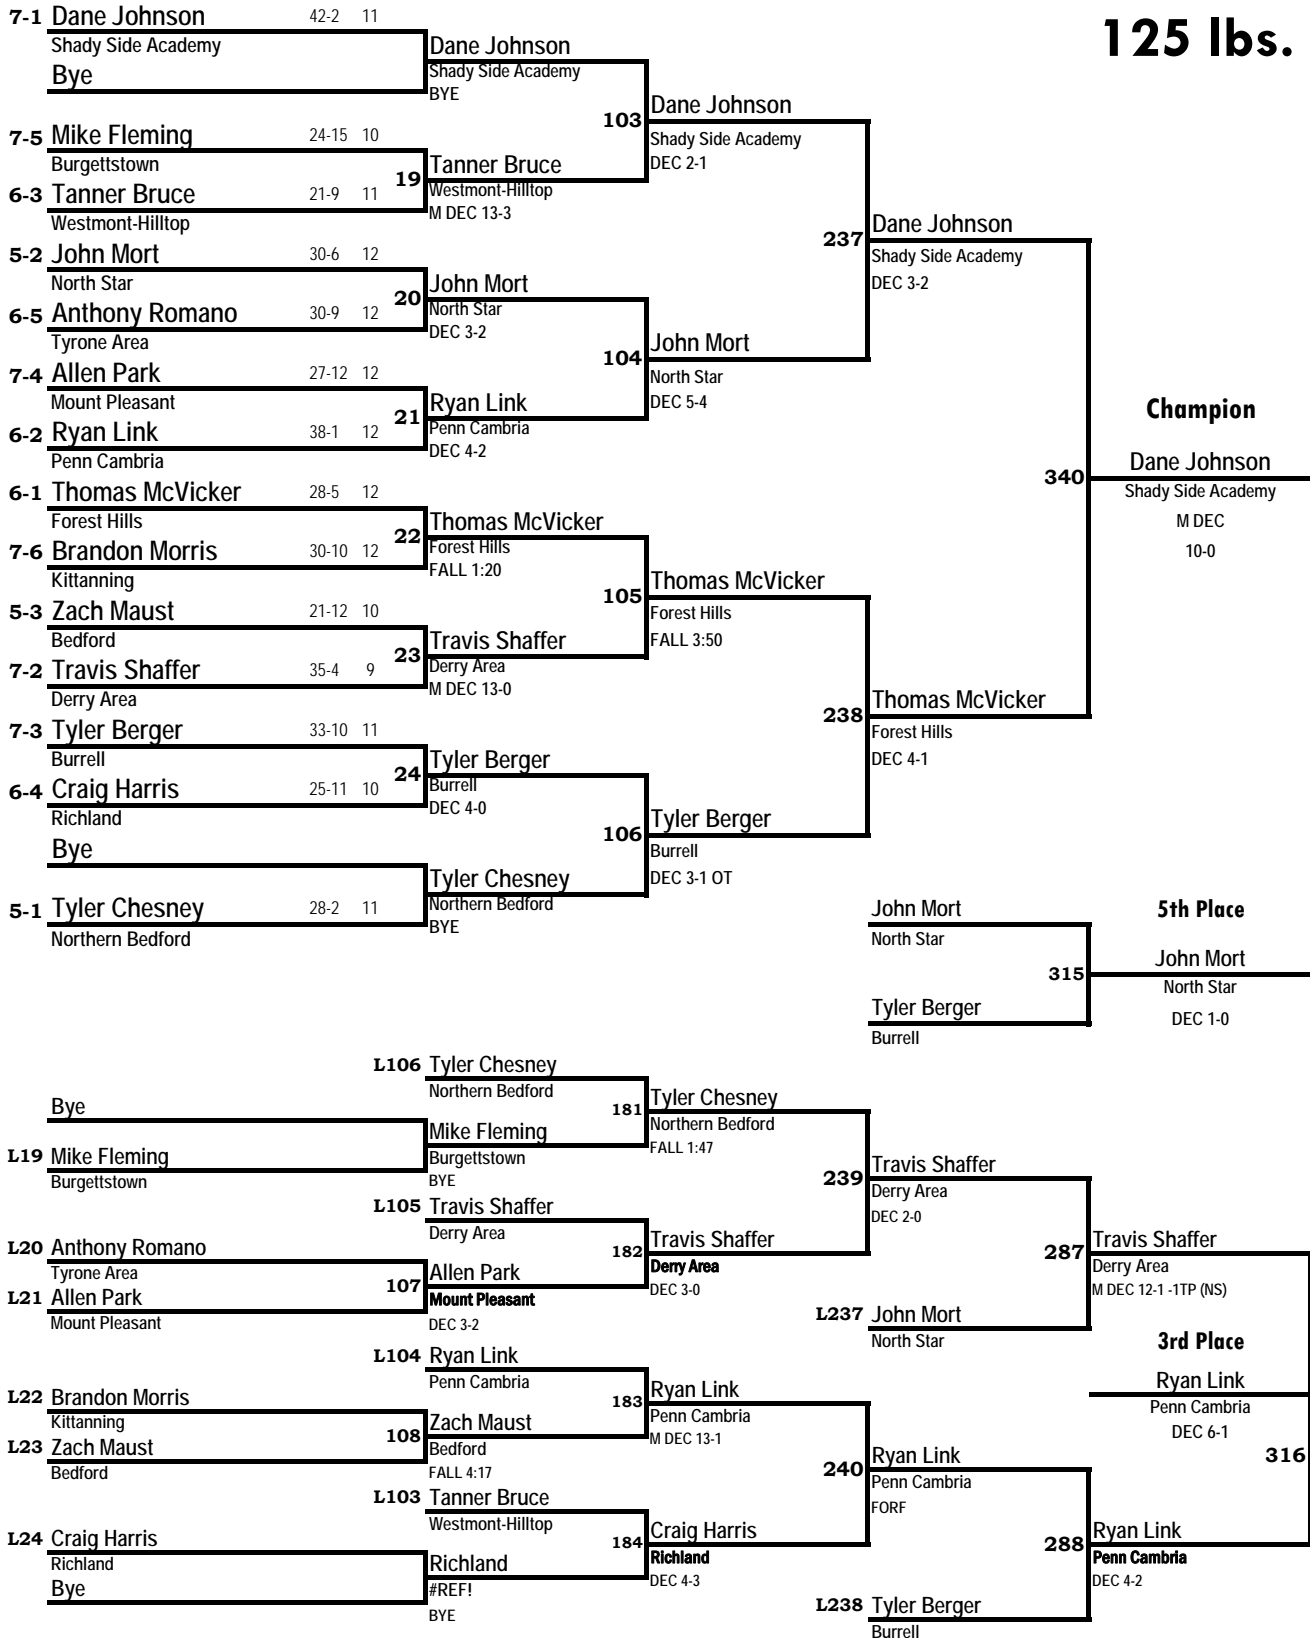

2008 PIAA SW-AA Regional Wrestling Tournament

103 lbs.

2008 PIAA SW-AA Regional Wrestling Tournament

112 lbs.

2008 PIAA SW-AA Regional Wrestling Tournament

119 lbs.

2008 PIAA SW-AA Regional Wrestling Tournament

125 lbs.

2008 PIAA SW-AA Regional Wrestling Tournament

130 lbs.

2008 PIAA SW-AA Regional Wrestling Tournament

2008 PIAA SW-AA Regional Wrestling Tournament

160 lbs.

2008 PIAA SW-AA Regional Wrestling Tournament

189 lbs.

2008 PIAA SW-AA Regional Wrestling Tournament

2008 PIAA SW-AA Regional Wrestling Tournament