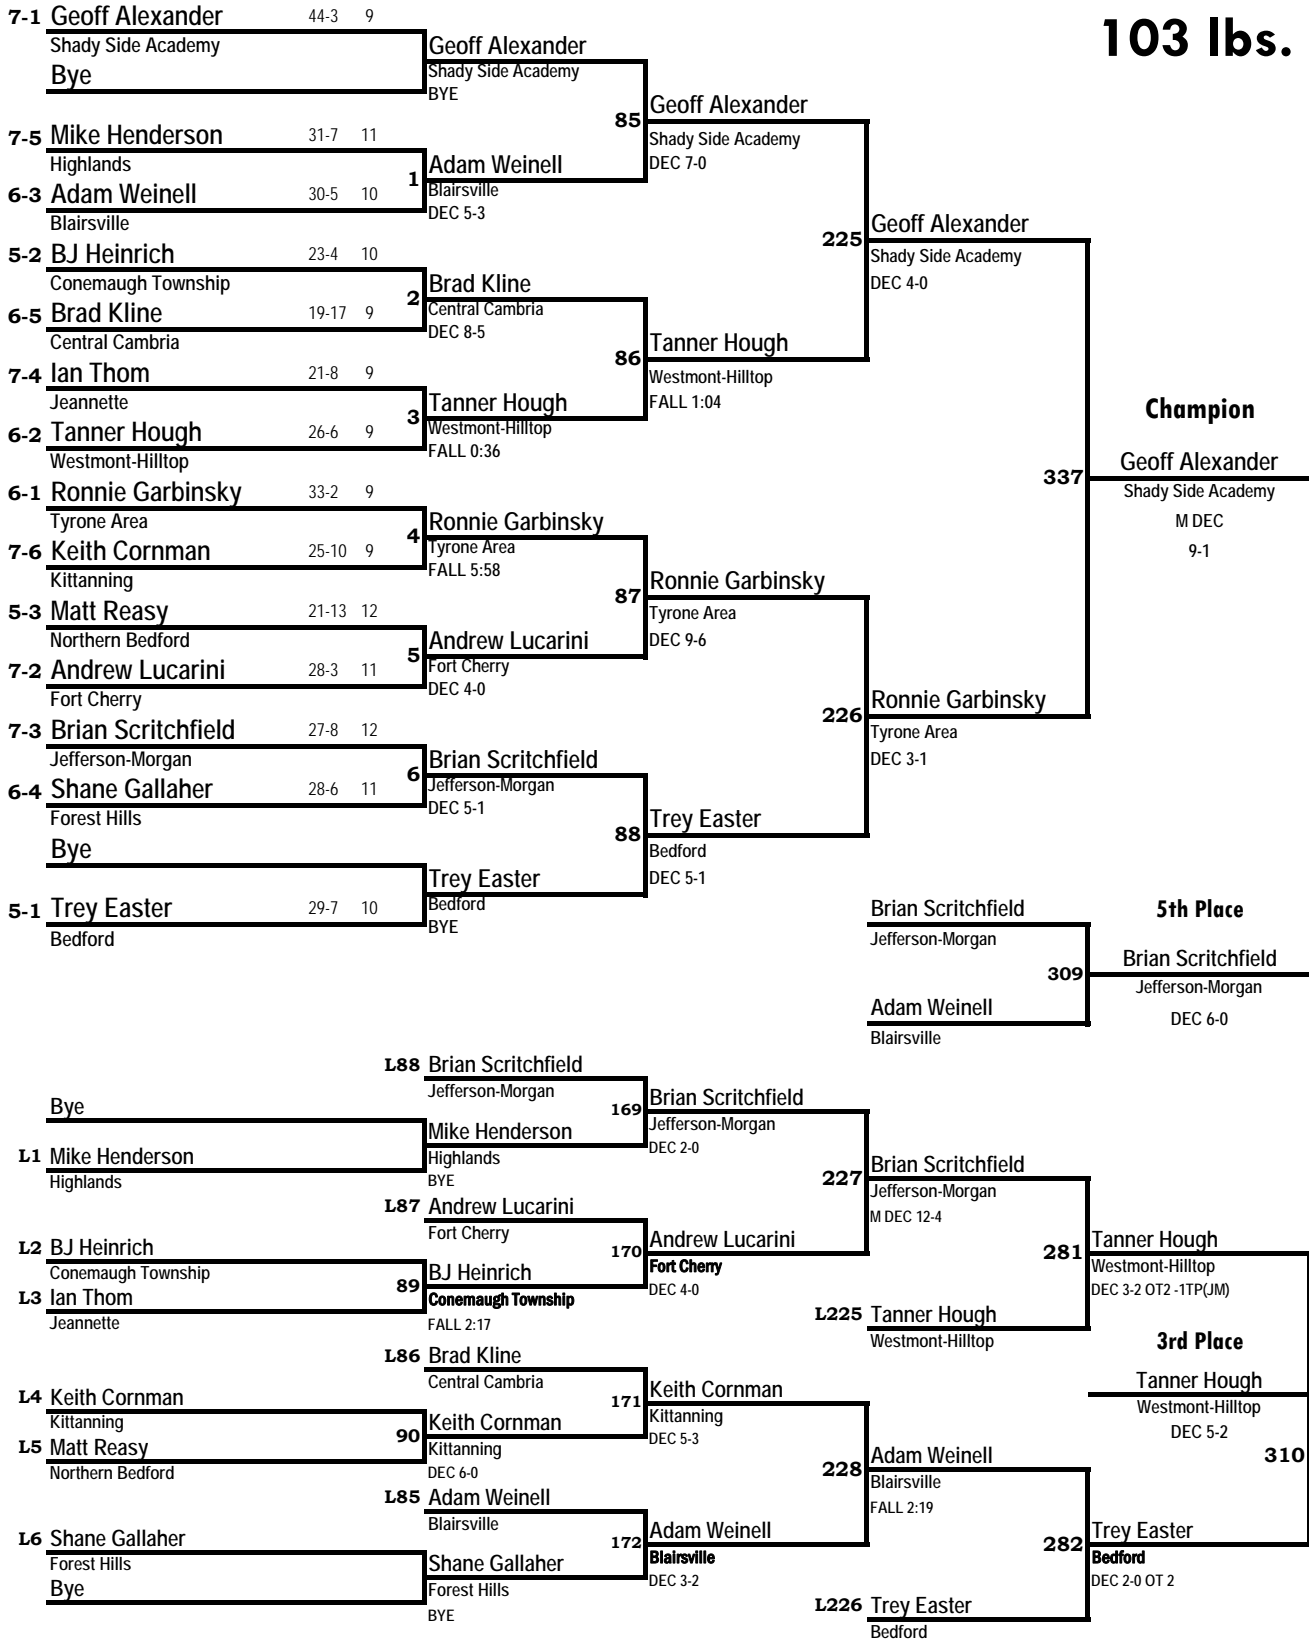

2008 PIAA SW-AA Regional Wrestling Tournament

103 lbs.

2008 PIAA SW-AA Regional Wrestling Tournament

112 lbs.

2008 PIAA SW-AA Regional Wrestling Tournament

119 lbs.

2008 PIAA SW-AA Regional Wrestling Tournament

125 lbs.

2008 PIAA SW-AA Regional Wrestling Tournament

130 lbs.

2008 PIAA SW-AA Regional Wrestling Tournament

2008 PIAA SW-AA Regional Wrestling Tournament

160 lbs.

2008 PIAA SW-AA Regional Wrestling Tournament

189 lbs.

2008 PIAA SW-AA Regional Wrestling Tournament

2008 PIAA SW-AA Regional Wrestling Tournament