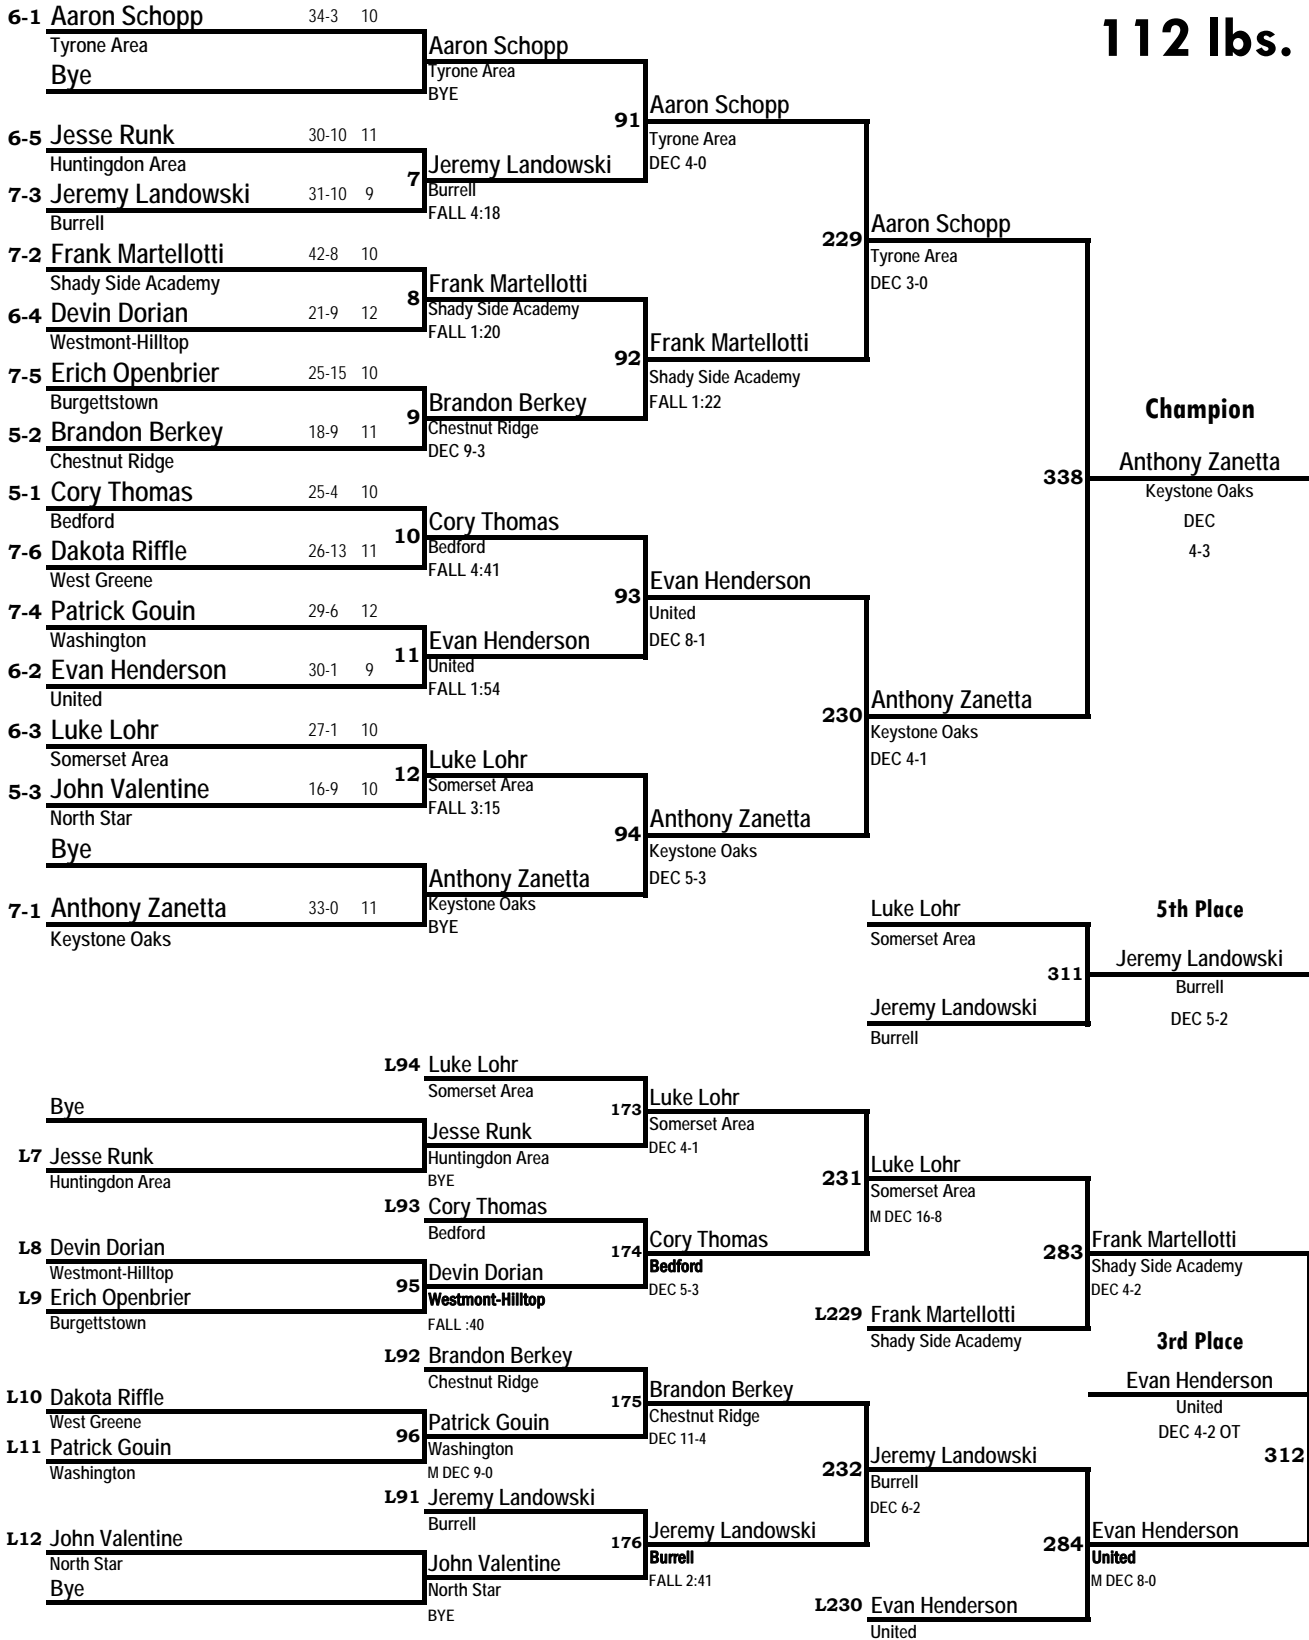

2008 PIAA SW-AA Regional Wrestling Tournament

103 lbs.

2008 PIAA SW-AA Regional Wrestling Tournament

112 lbs.

2008 PIAA SW-AA Regional Wrestling Tournament

119 lbs.

2008 PIAA SW-AA Regional Wrestling Tournament

125 lbs.

2008 PIAA SW-AA Regional Wrestling Tournament

130 lbs.

2008 PIAA SW-AA Regional Wrestling Tournament

2008 PIAA SW-AA Regional Wrestling Tournament

160 lbs.

2008 PIAA SW-AA Regional Wrestling Tournament

189 lbs.

2008 PIAA SW-AA Regional Wrestling Tournament

2008 PIAA SW-AA Regional Wrestling Tournament