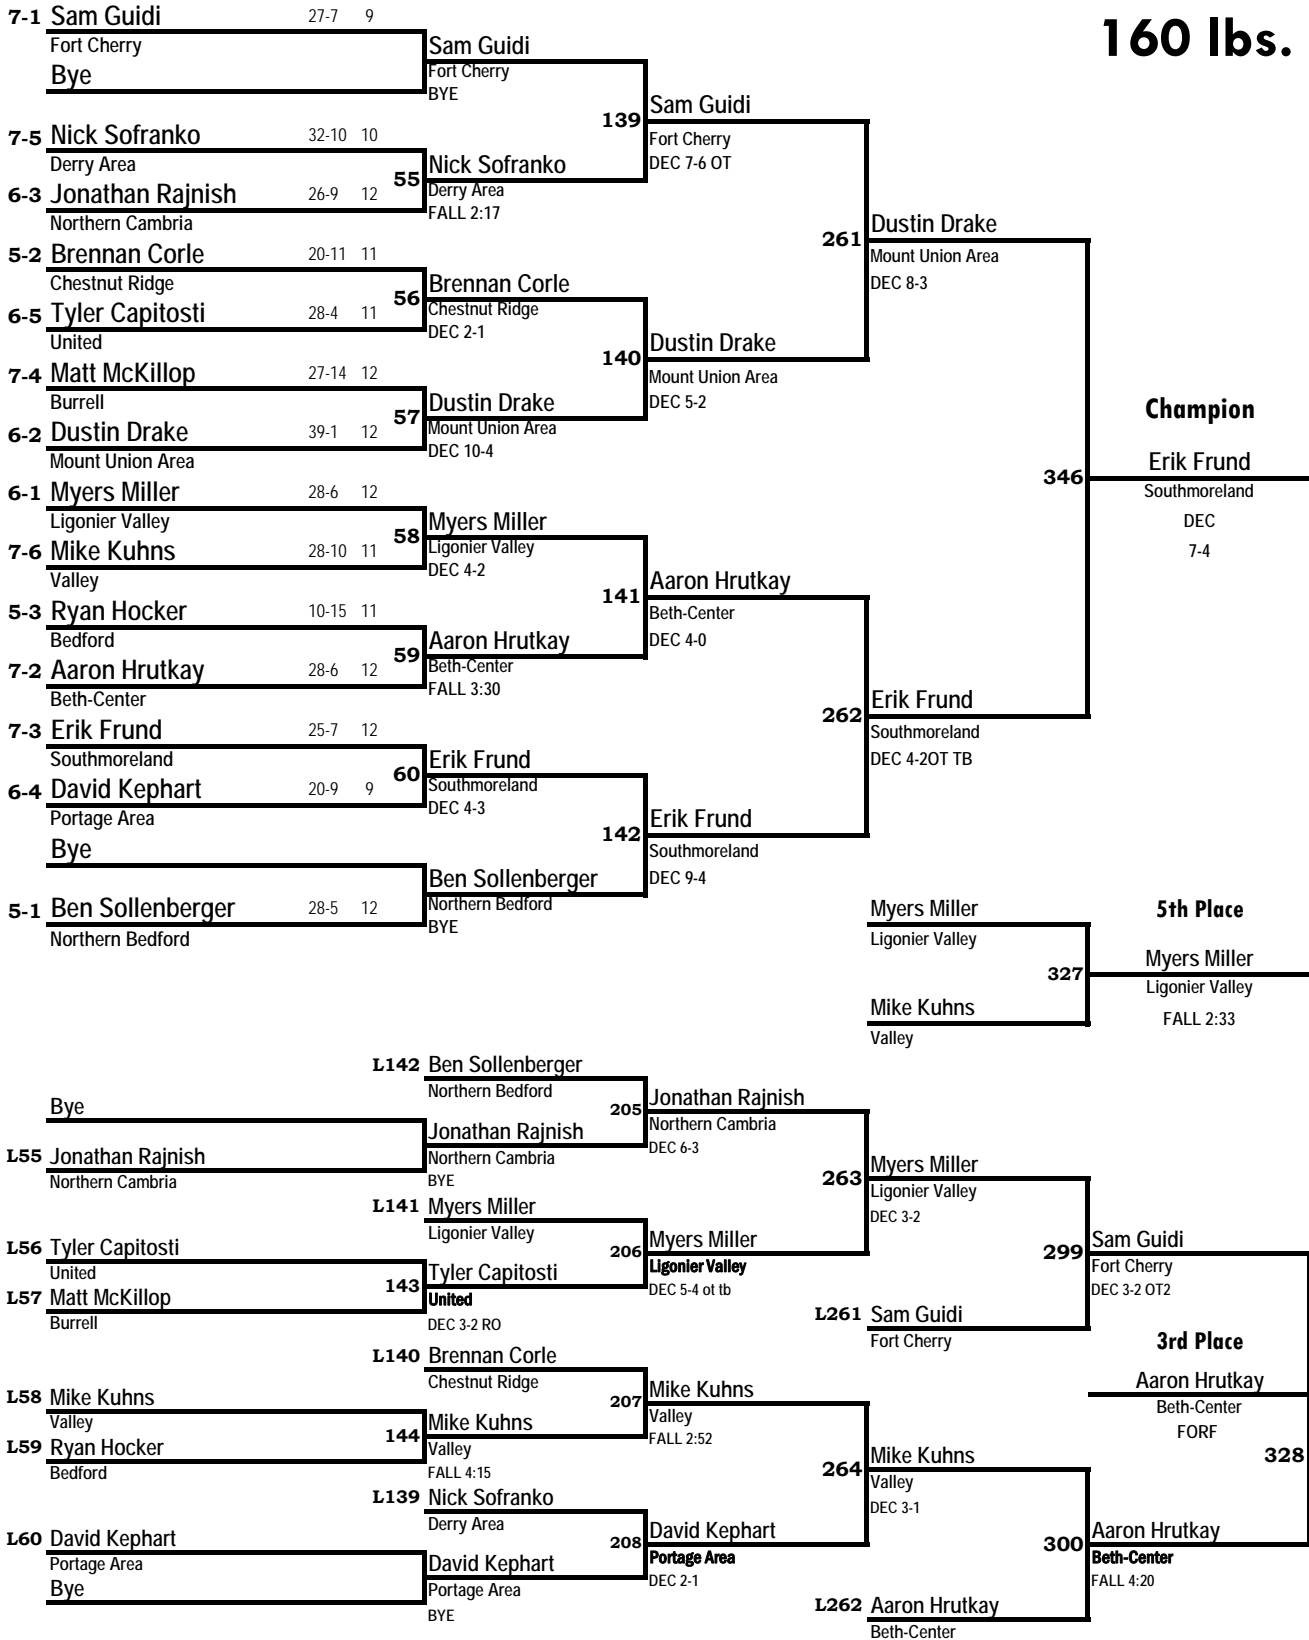

2008 PIAA SW-AA Regional Wrestling Tournament

103 lbs.

2008 PIAA SW-AA Regional Wrestling Tournament

112 lbs.

2008 PIAA SW-AA Regional Wrestling Tournament

119 lbs.

2008 PIAA SW-AA Regional Wrestling Tournament

125 lbs.

2008 PIAA SW-AA Regional Wrestling Tournament

130 lbs.

2008 PIAA SW-AA Regional Wrestling Tournament

2008 PIAA SW-AA Regional Wrestling Tournament

160 lbs.

2008 PIAA SW-AA Regional Wrestling Tournament

189 lbs.

2008 PIAA SW-AA Regional Wrestling Tournament

2008 PIAA SW-AA Regional Wrestling Tournament