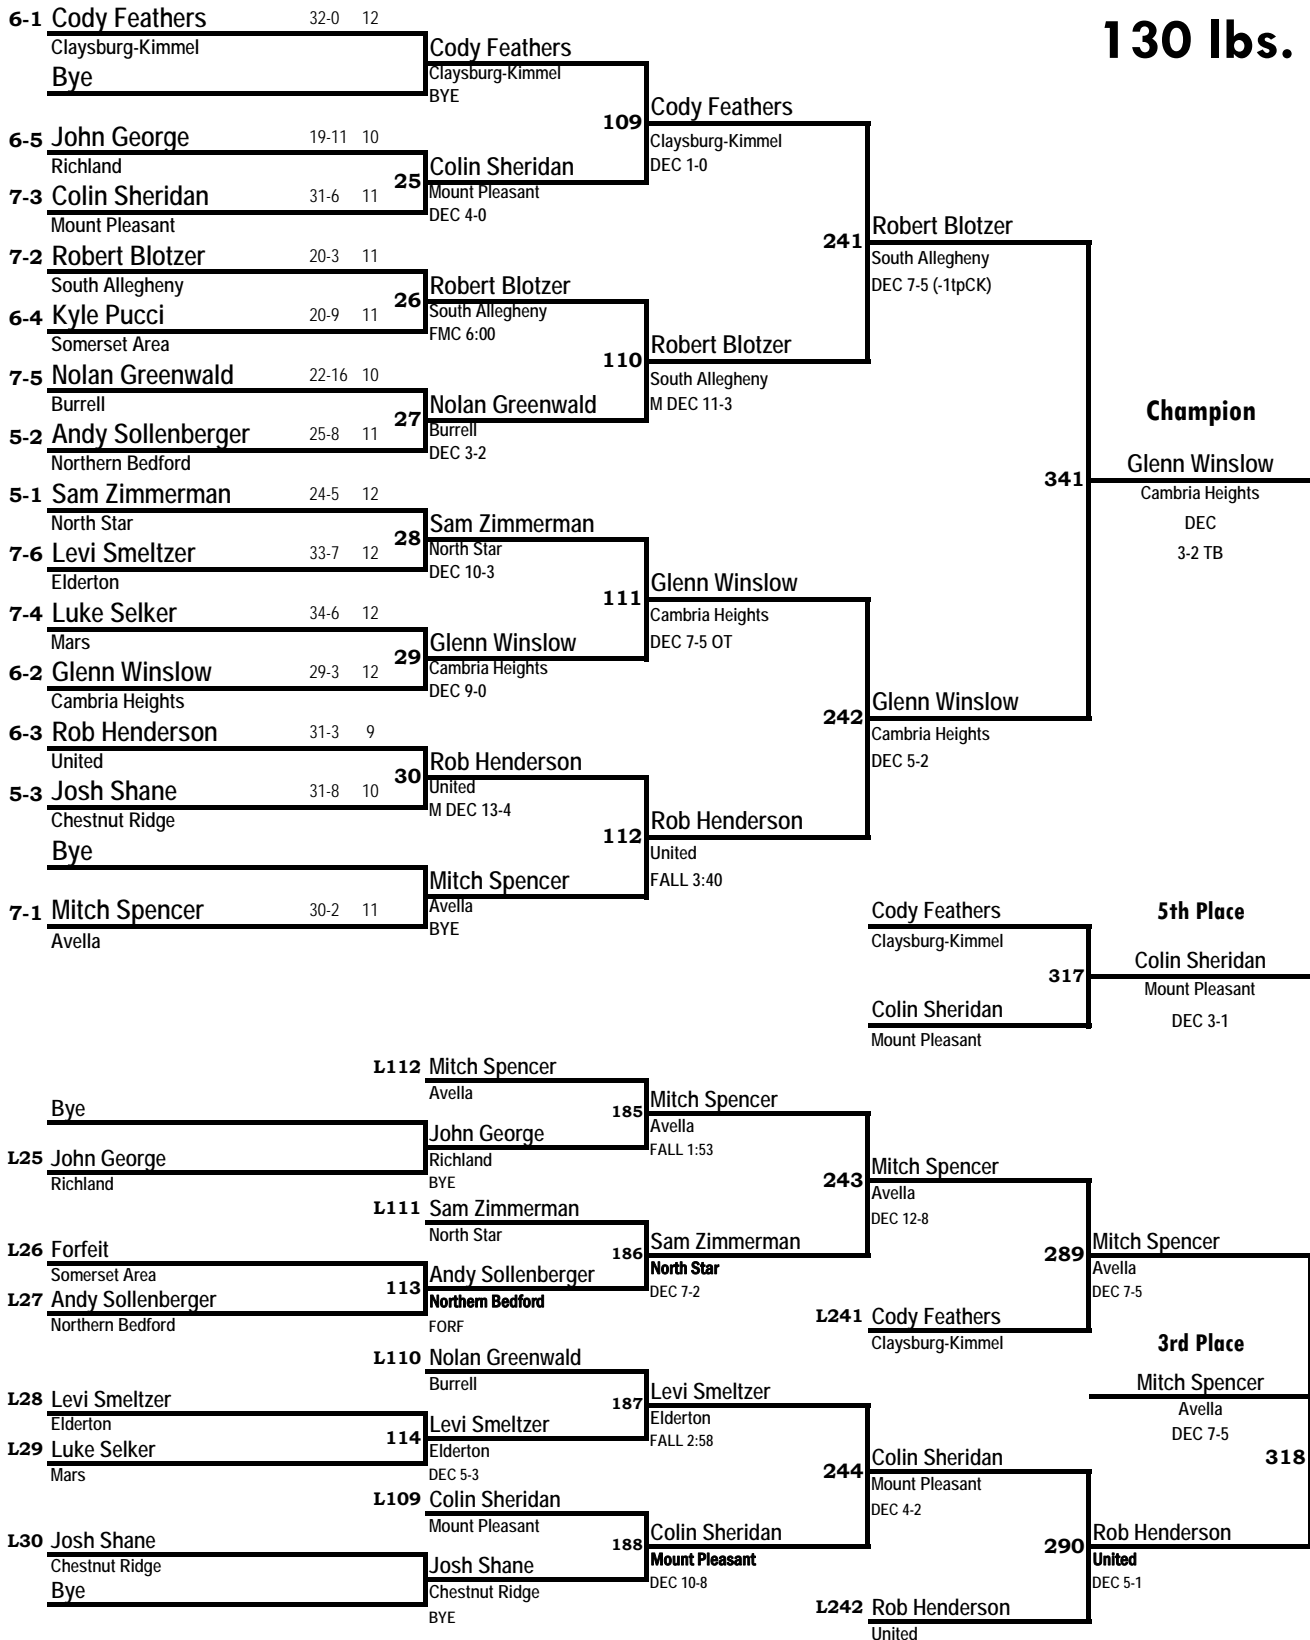

2008 PIAA SW-AA Regional Wrestling Tournament

103 lbs.

2008 PIAA SW-AA Regional Wrestling Tournament

112 lbs.

2008 PIAA SW-AA Regional Wrestling Tournament

119 lbs.

2008 PIAA SW-AA Regional Wrestling Tournament

125 lbs.

2008 PIAA SW-AA Regional Wrestling Tournament

130 lbs.

2008 PIAA SW-AA Regional Wrestling Tournament

2008 PIAA SW-AA Regional Wrestling Tournament

160 lbs.

2008 PIAA SW-AA Regional Wrestling Tournament

189 lbs.

2008 PIAA SW-AA Regional Wrestling Tournament

2008 PIAA SW-AA Regional Wrestling Tournament