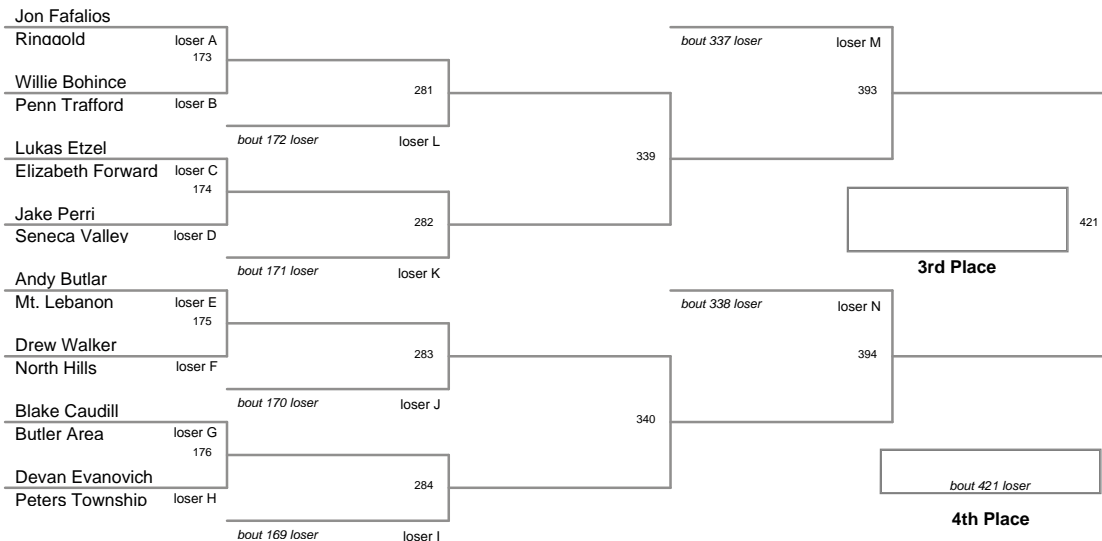

2010 SW AAA Region
2010 SW AAA Reg Division

103 Lbs

2010 SW AAA Region
2010 SW AAA Reg Division

112 Lbs

2010 SW AAA Region
2010 SW AAA Reg Division

119 Lbs

2010 SW AAA Region
2010 SW AAA Reg Division

125 Lbs

2010 SW AAA Region
2010 SW AAA Reg Division

130 Lbs

2010 SW AAA Region
2010 SW AAA Reg Division

135 Lbs

2010 SW AAA Region
2010 SW AAA Reg Division

140 Lbs

2010 SW AAA Region
2010 SW AAA Reg Division

145 Lbs