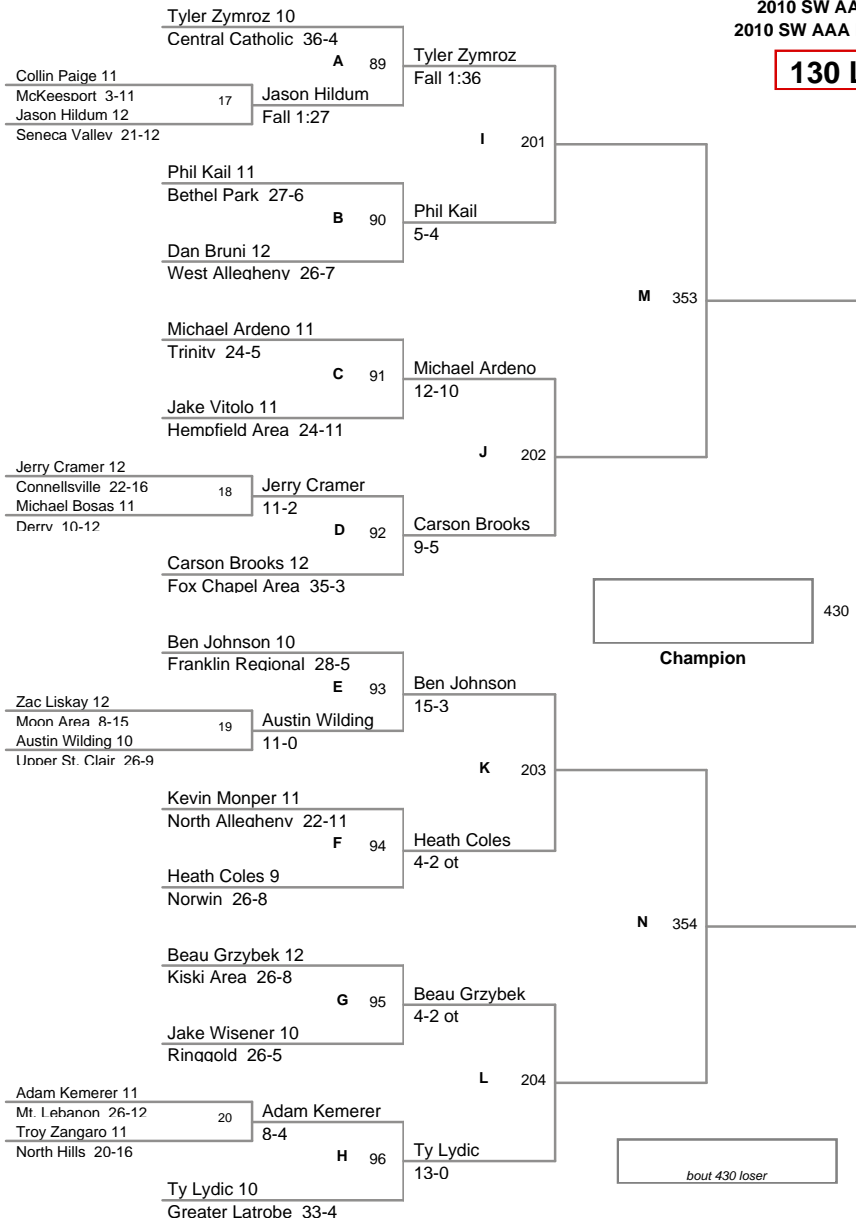

2010 SW AAA Region
2010 SW AAA Reg Division

130 Lbs