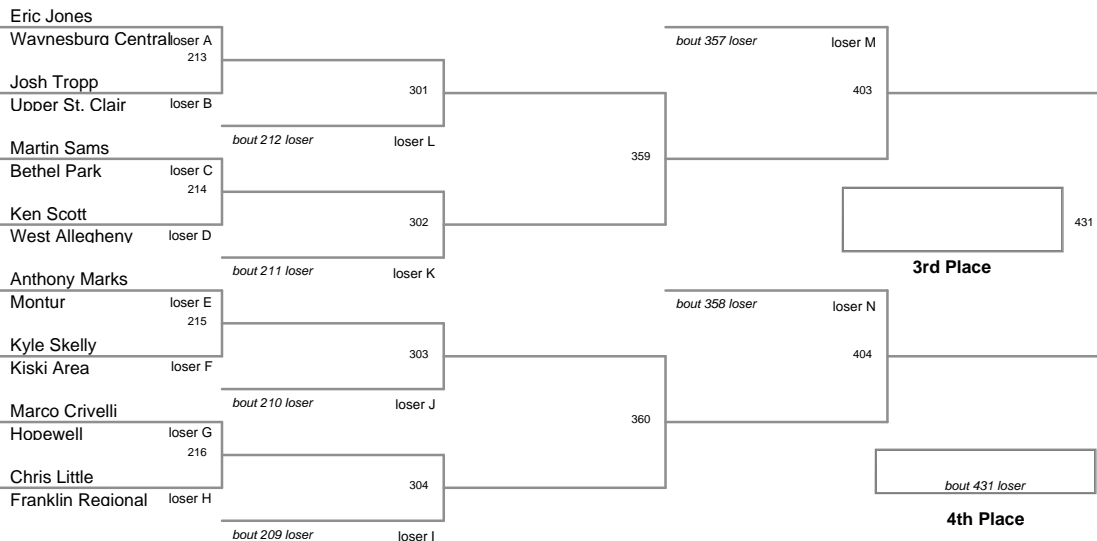

2010 SW AAA Region
2010 SW AAA Reg Division

103 Lbs

2010 SW AAA Region
2010 SW AAA Reg Division

112 Lbs

2010 SW AAA Region
2010 SW AAA Reg Division

119 Lbs

2010 SW AAA Region
2010 SW AAA Reg Division

125 Lbs

2010 SW AAA Region
2010 SW AAA Reg Division

130 Lbs

2010 SW AAA Region
2010 SW AAA Reg Division

135 Lbs

2010 SW AAA Region
2010 SW AAA Reg Division

140 Lbs

2010 SW AAA Region
2010 SW AAA Reg Division

145 Lbs