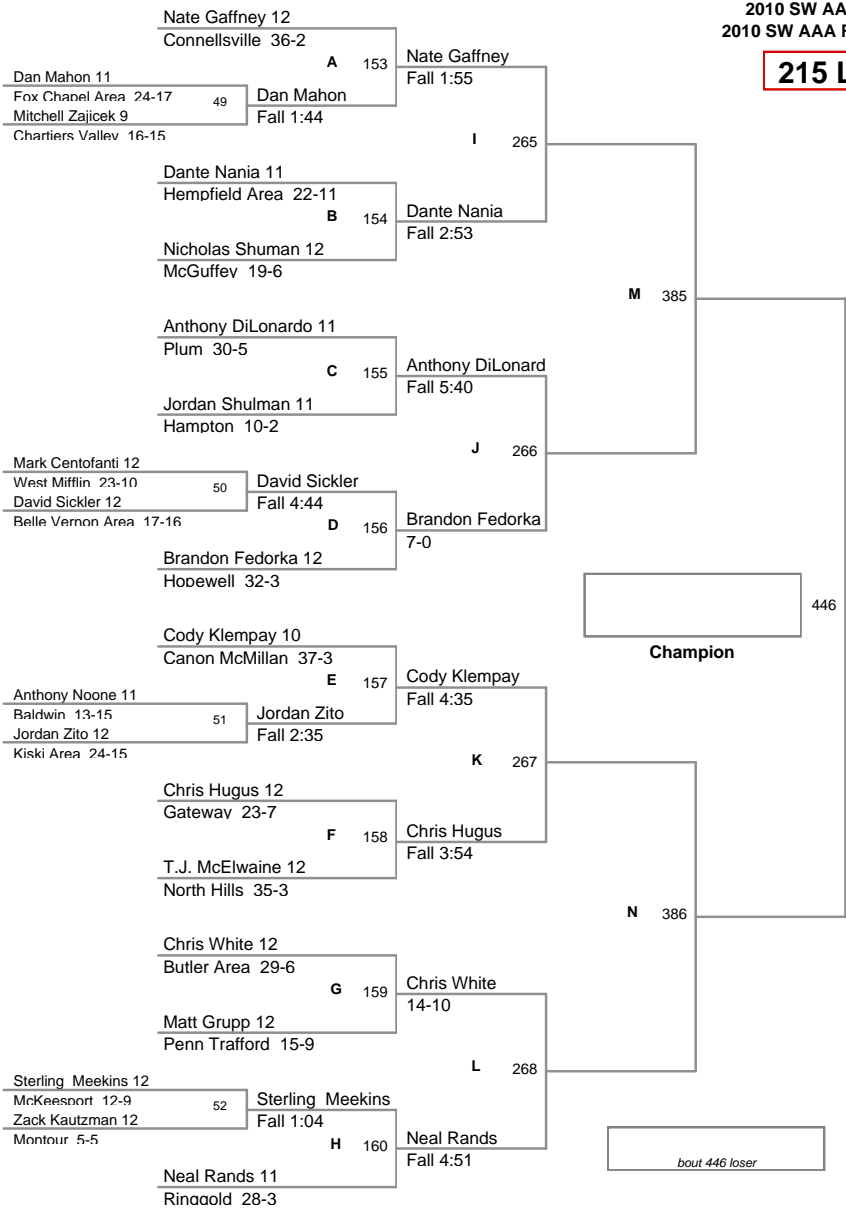

2010 SW AAA Region
2010 SW AAA Reg Division

215 Lbs