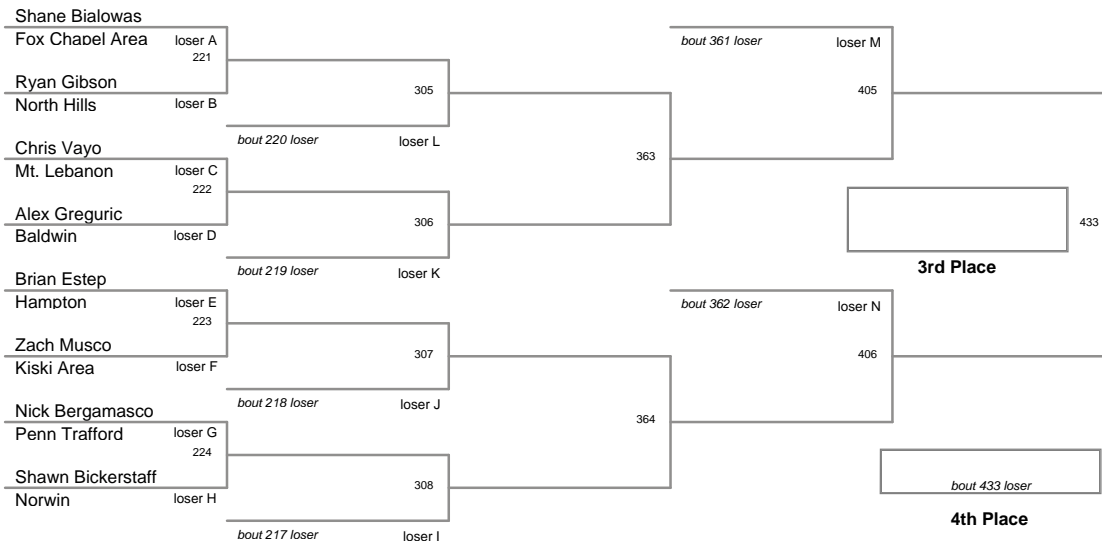

2010 SW AAA Region
2010 SW AAA Reg Division

130 Lbs

2010 SW AAA Region
2010 SW AAA Reg Division

135 Lbs

2010 SW AAA Region
2010 SW AAA Reg Division

140 Lbs

2010 SW AAA Region
2010 SW AAA Reg Division

145 Lbs