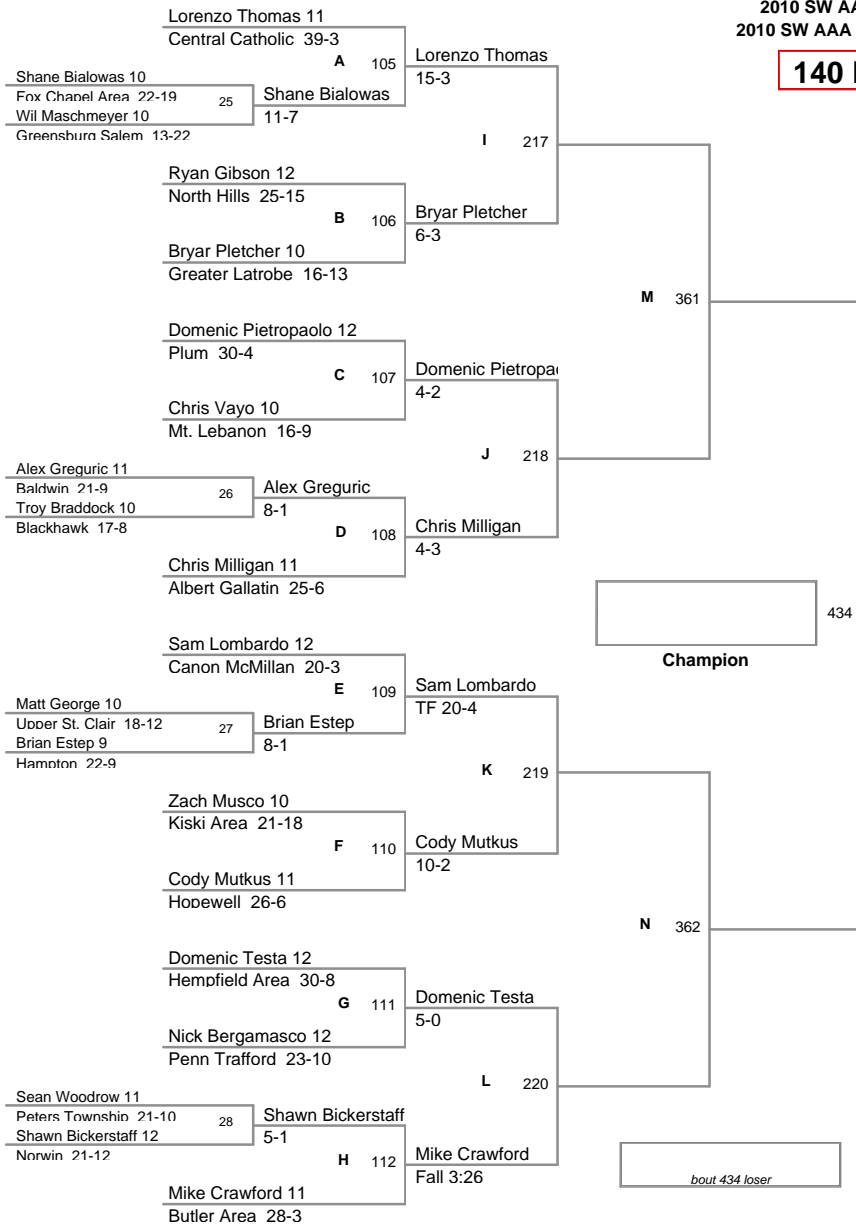

2010 SW AAA Region
2010 SW AAA Reg Division

130 Lbs

2010 SW AAA Region
2010 SW AAA Reg Division

135 Lbs

2010 SW AAA Region
2010 SW AAA Reg Division

140 Lbs

2010 SW AAA Region
2010 SW AAA Reg Division

145 Lbs