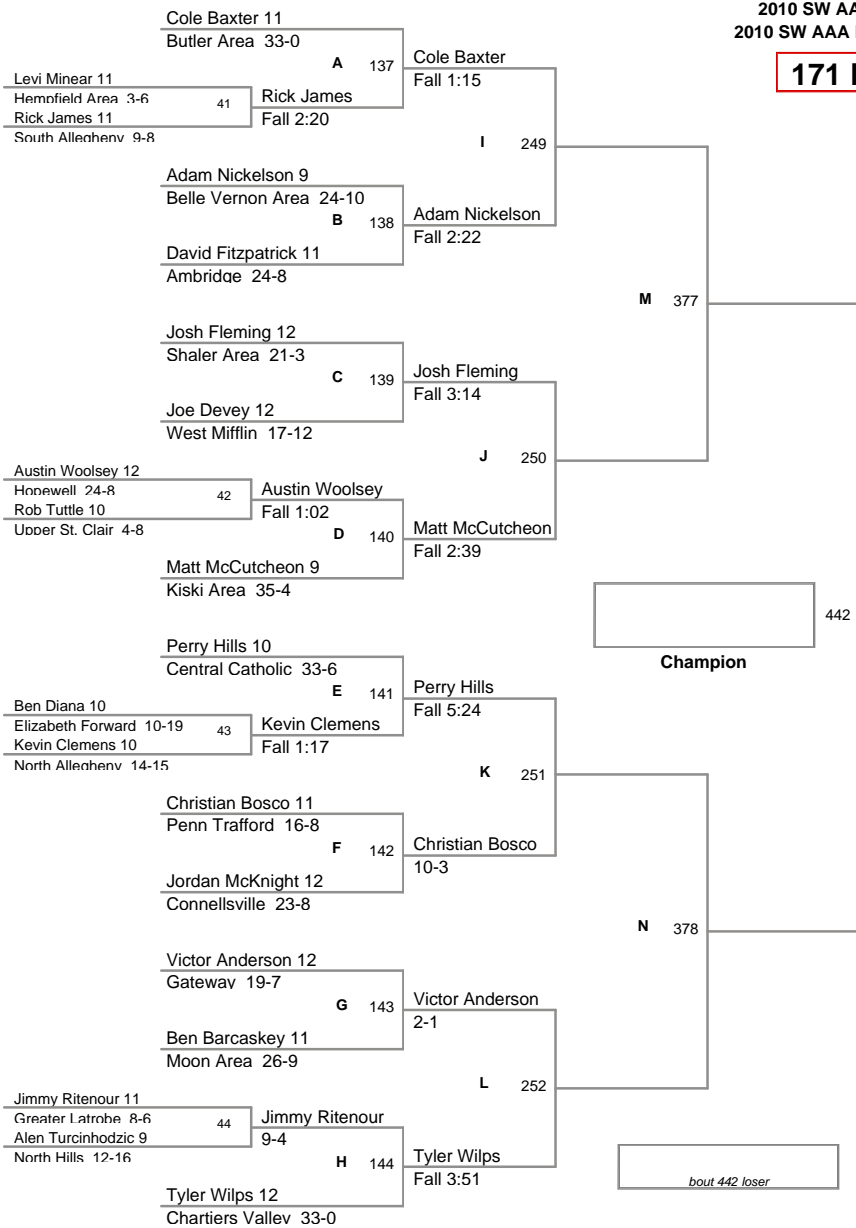

2010 SW AAA Region
2010 SW AAA Reg Division

152 Lbs

2010 SW AAA Region
2010 SW AAA Reg Division

160 Lbs

2010 SW AAA Region
2010 SW AAA Reg Division

171 Lbs

2010 SW AAA Region
2010 SW AAA Reg Division

189 Lbs