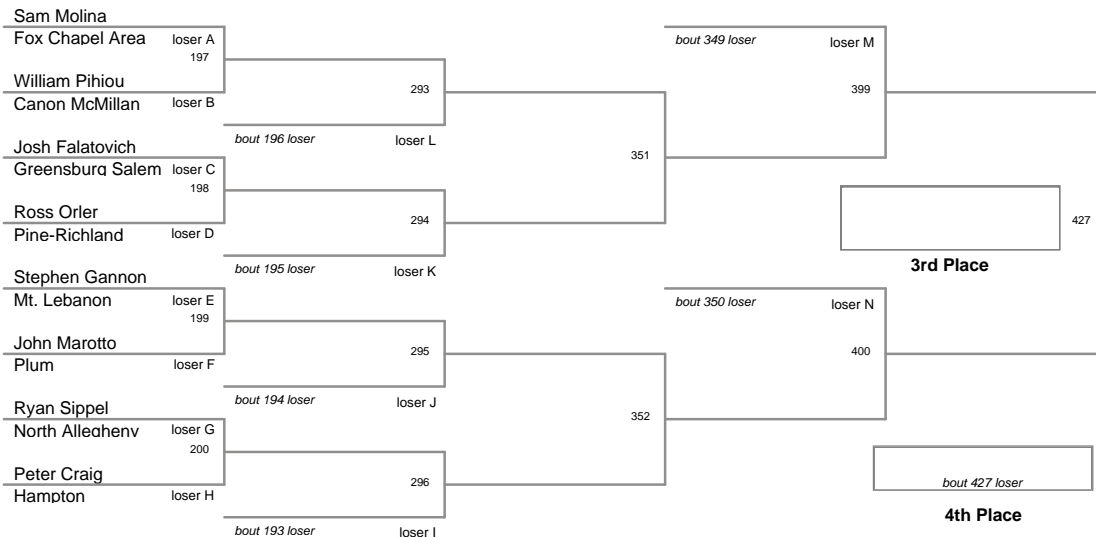

2010 SW AAA Region
2010 SW AAA Reg Division

103 Lbs

2010 SW AAA Region
2010 SW AAA Reg Division

112 Lbs

2010 SW AAA Region
2010 SW AAA Reg Division

119 Lbs

2010 SW AAA Region
2010 SW AAA Reg Division

125 Lbs