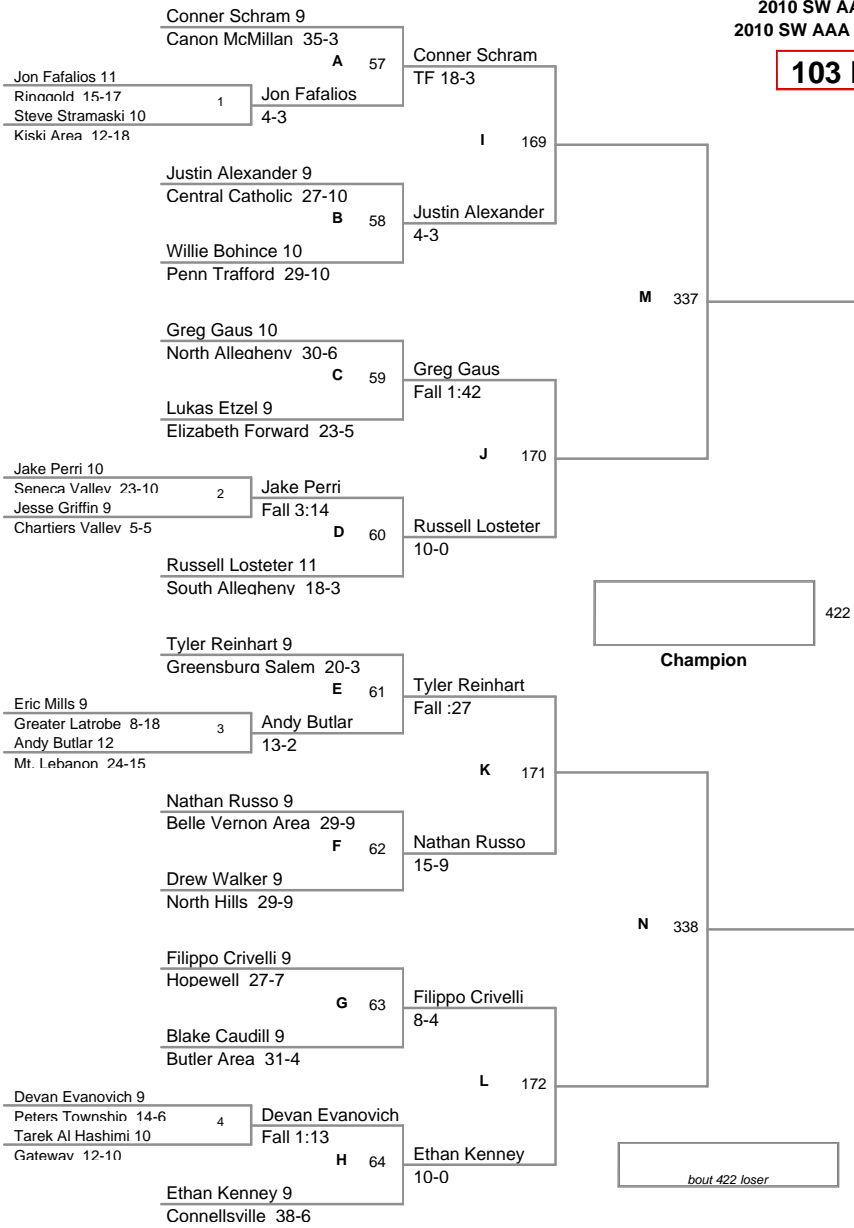

2010 SW AAA Region
2010 SW AAA Reg Division

103 Lbs

2010 SW AAA Region
2010 SW AAA Reg Division

112 Lbs

2010 SW AAA Region
2010 SW AAA Reg Division

119 Lbs

2010 SW AAA Region
2010 SW AAA Reg Division

125 Lbs