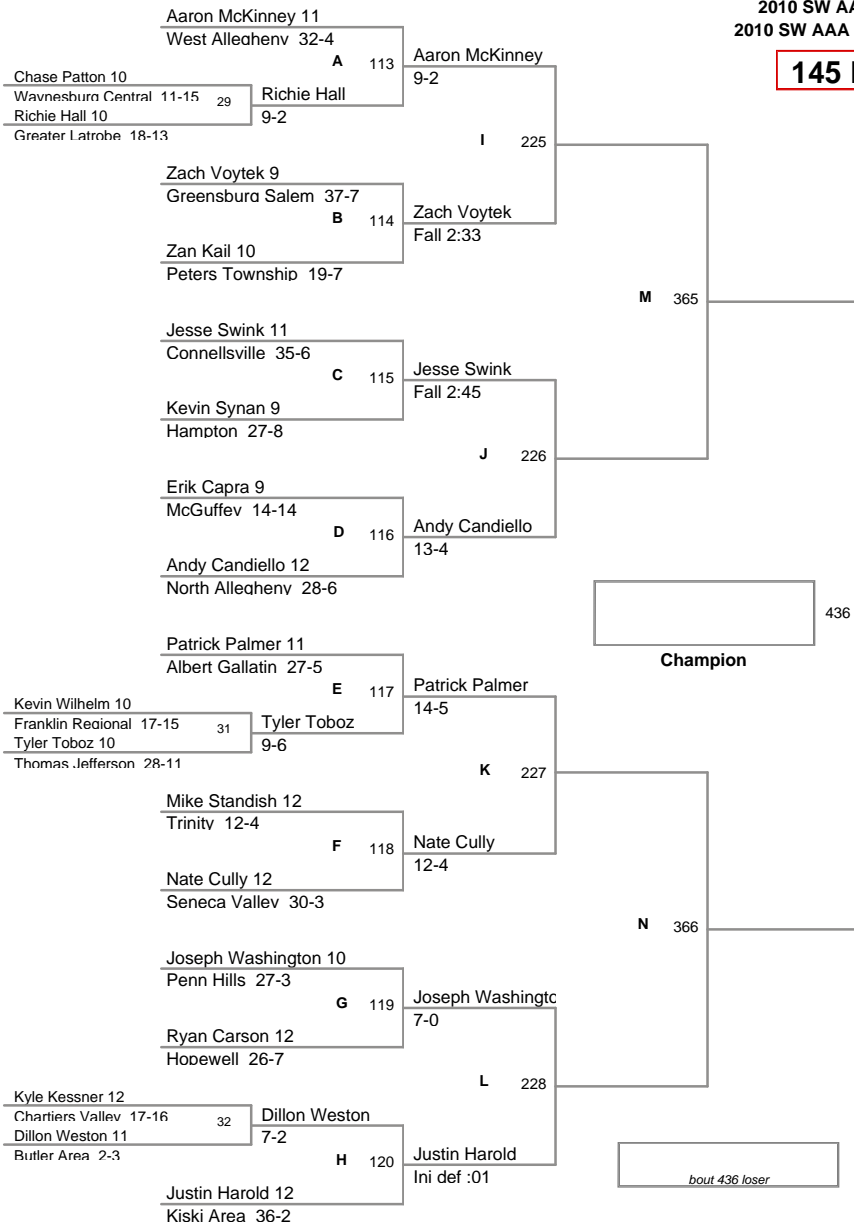

2010 SW AAA Region
2010 SW AAA Reg Division

130 Lbs

2010 SW AAA Region
2010 SW AAA Reg Division

135 Lbs

2010 SW AAA Region
2010 SW AAA Reg Division

140 Lbs

2010 SW AAA Region
2010 SW AAA Reg Division

145 Lbs