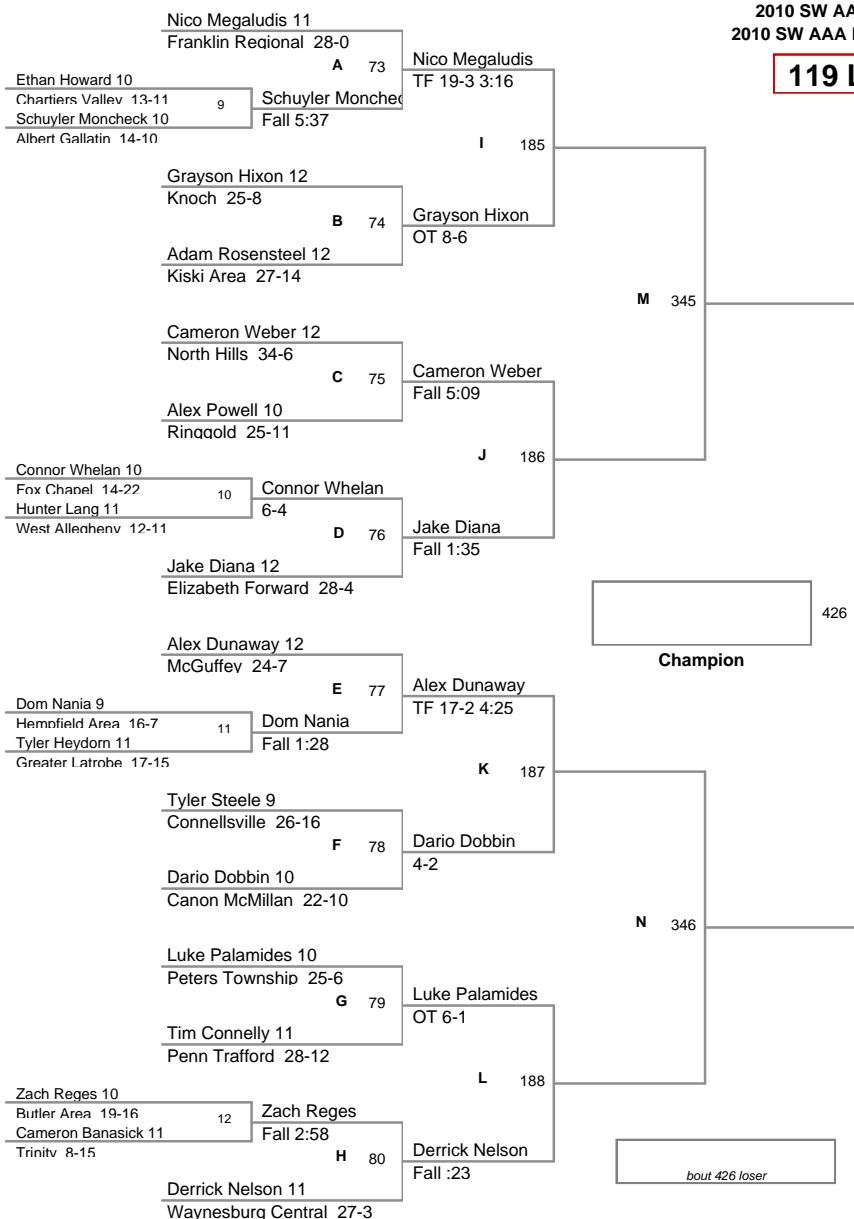

2010 SW AAA Region
2010 SW AAA Reg Division

103 Lbs

2010 SW AAA Region
2010 SW AAA Reg Division

112 Lbs

2010 SW AAA Region
2010 SW AAA Reg Division

119 Lbs

2010 SW AAA Region
2010 SW AAA Reg Division

125 Lbs