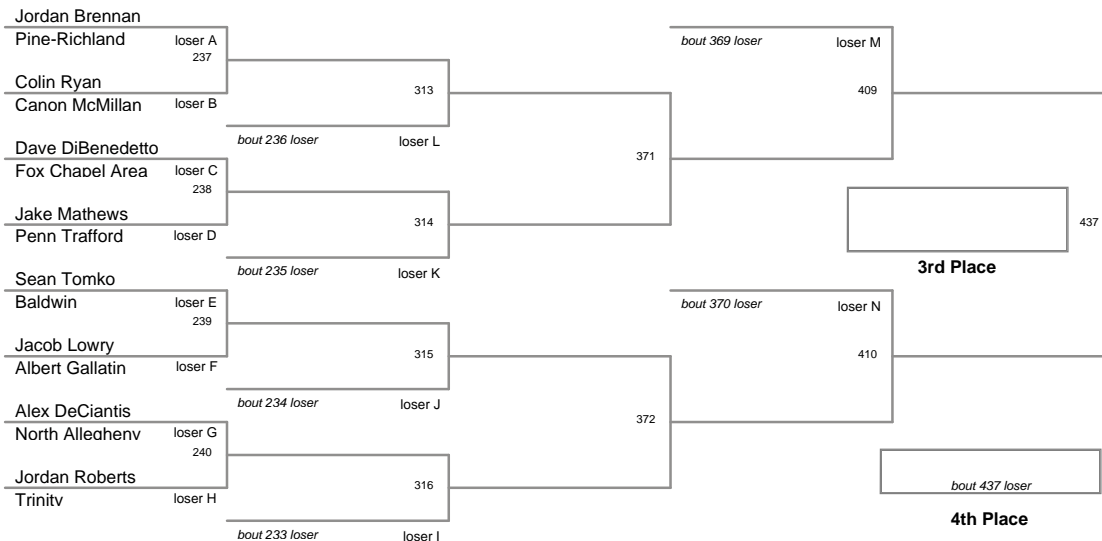

2010 SW AAA Region
2010 SW AAA Reg Division

152 Lbs