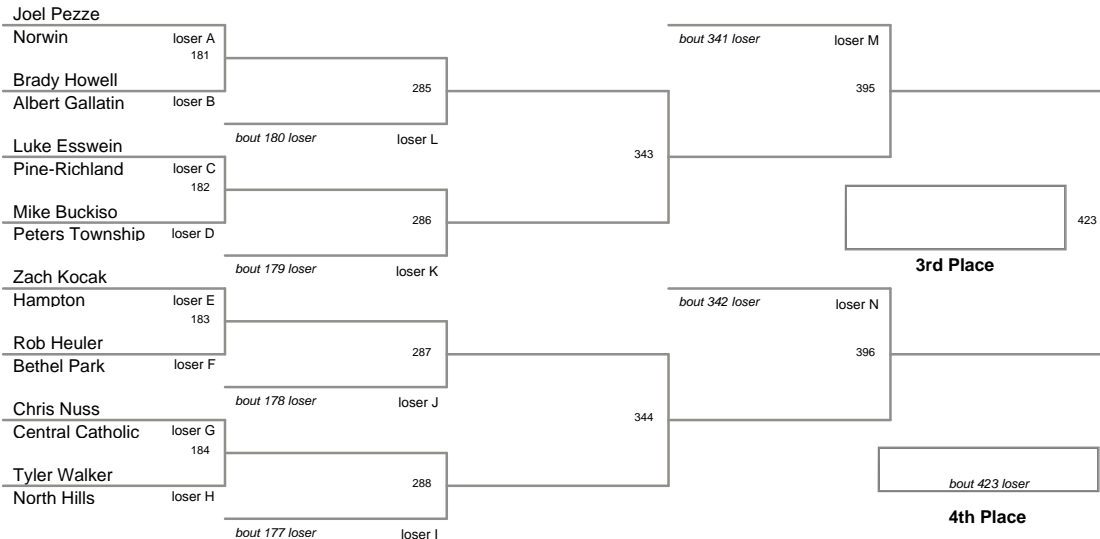

2010 SW AAA Region
2010 SW AAA Reg Division

103 Lbs

2010 SW AAA Region
2010 SW AAA Reg Division

112 Lbs

2010 SW AAA Region
2010 SW AAA Reg Division

119 Lbs

2010 SW AAA Region
2010 SW AAA Reg Division

125 Lbs

2010 SW AAA Region
2010 SW AAA Reg Division

130 Lbs

2010 SW AAA Region
2010 SW AAA Reg Division

135 Lbs

2010 SW AAA Region
2010 SW AAA Reg Division

140 Lbs

2010 SW AAA Region
2010 SW AAA Reg Division

145 Lbs