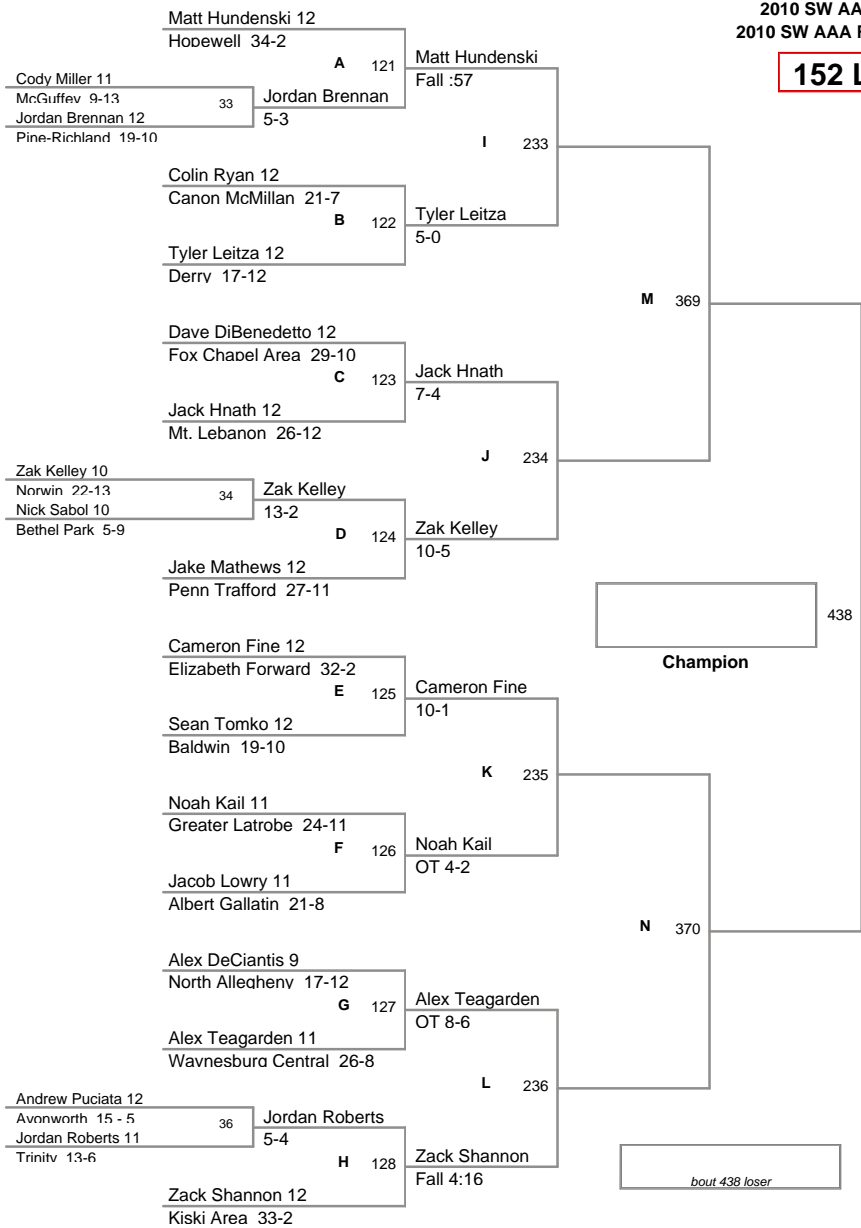

2010 SW AAA Region
2010 SW AAA Reg Division

152 Lbs