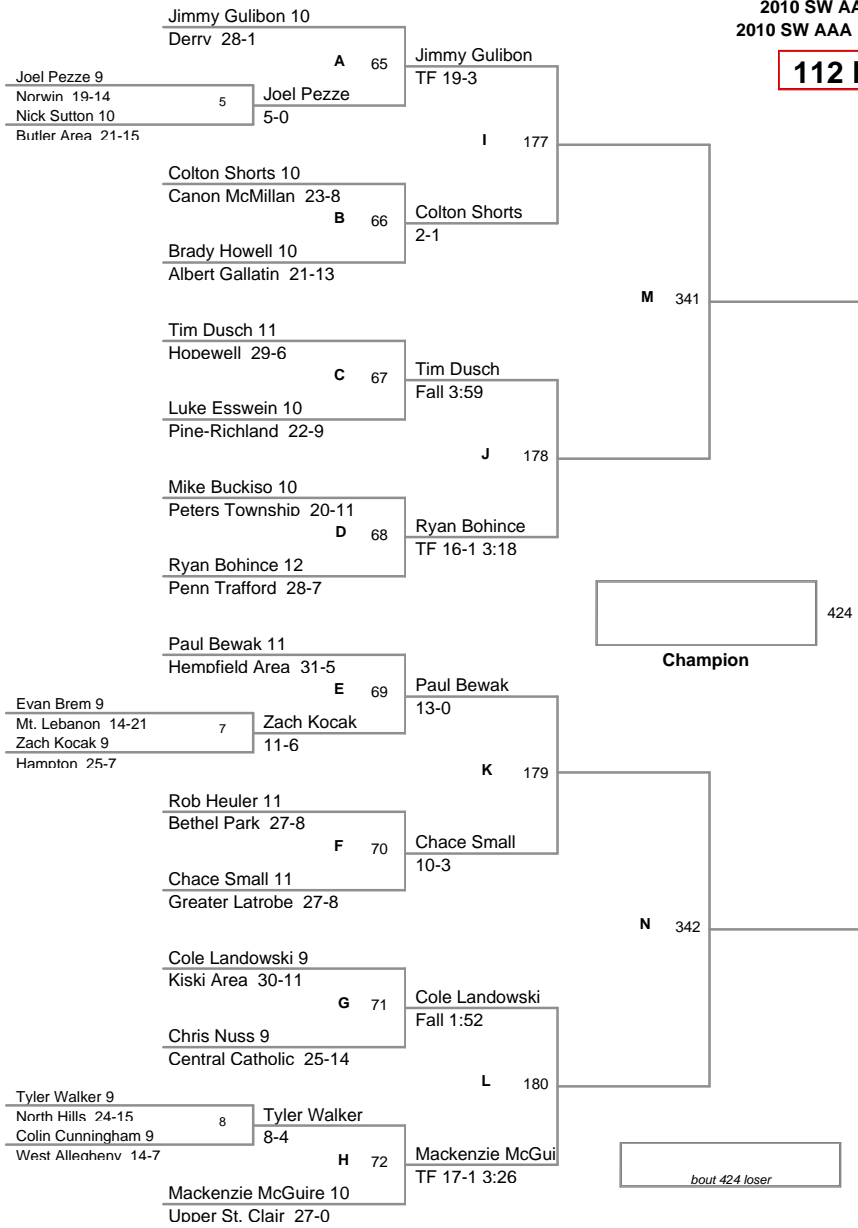

2010 SW AAA Region
2010 SW AAA Reg Division

103 Lbs

2010 SW AAA Region
2010 SW AAA Reg Division

112 Lbs

2010 SW AAA Region
2010 SW AAA Reg Division

119 Lbs

2010 SW AAA Region
2010 SW AAA Reg Division

125 Lbs