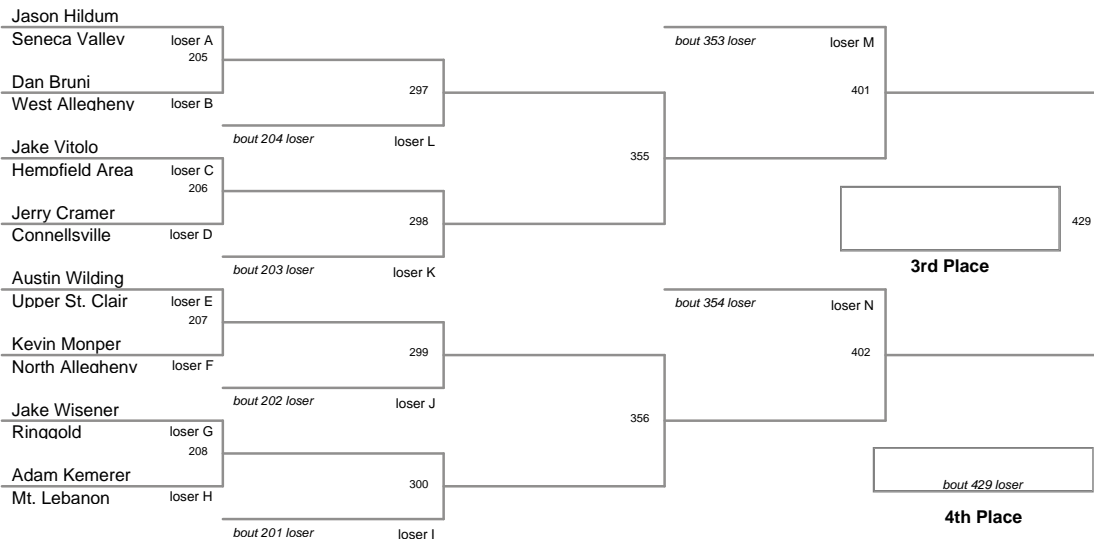

2010 SW AAA Region
2010 SW AAA Reg Division

130 Lbs