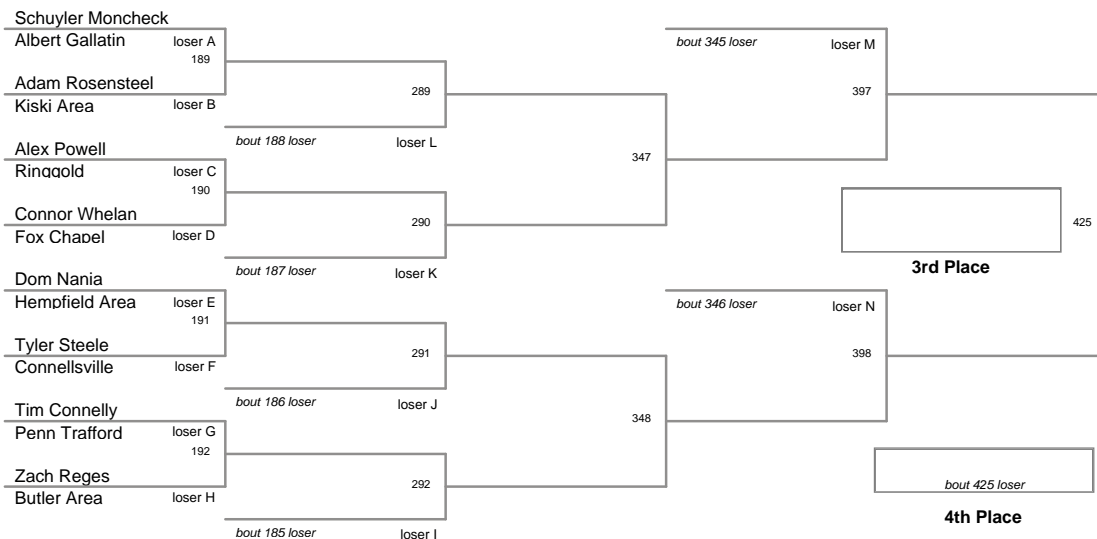

2010 SW AAA Region
2010 SW AAA Reg Division

103 Lbs

2010 SW AAA Region
2010 SW AAA Reg Division

112 Lbs

2010 SW AAA Region
2010 SW AAA Reg Division

119 Lbs

2010 SW AAA Region
2010 SW AAA Reg Division

125 Lbs