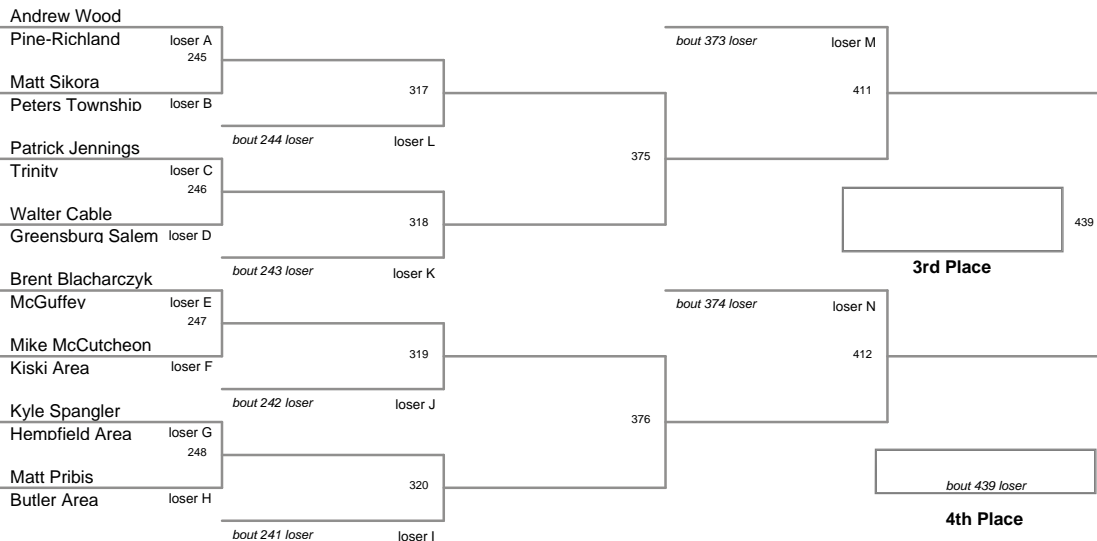

2010 SW AAA Region
2010 SW AAA Reg Division

160 Lbs