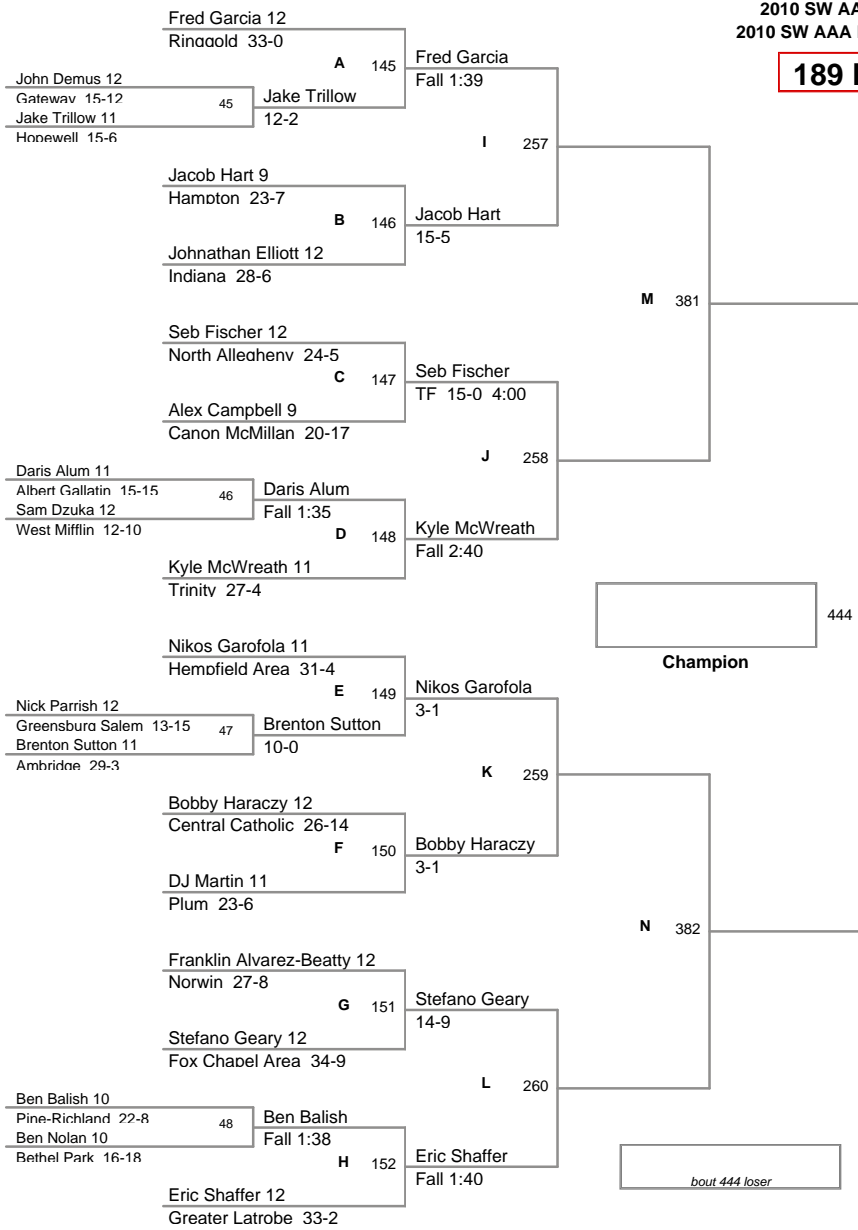

2010 SW AAA Region
2010 SW AAA Reg Division

152 Lbs

2010 SW AAA Region
2010 SW AAA Reg Division

160 Lbs

2010 SW AAA Region
2010 SW AAA Reg Division

171 Lbs

2010 SW AAA Region
2010 SW AAA Reg Division

189 Lbs