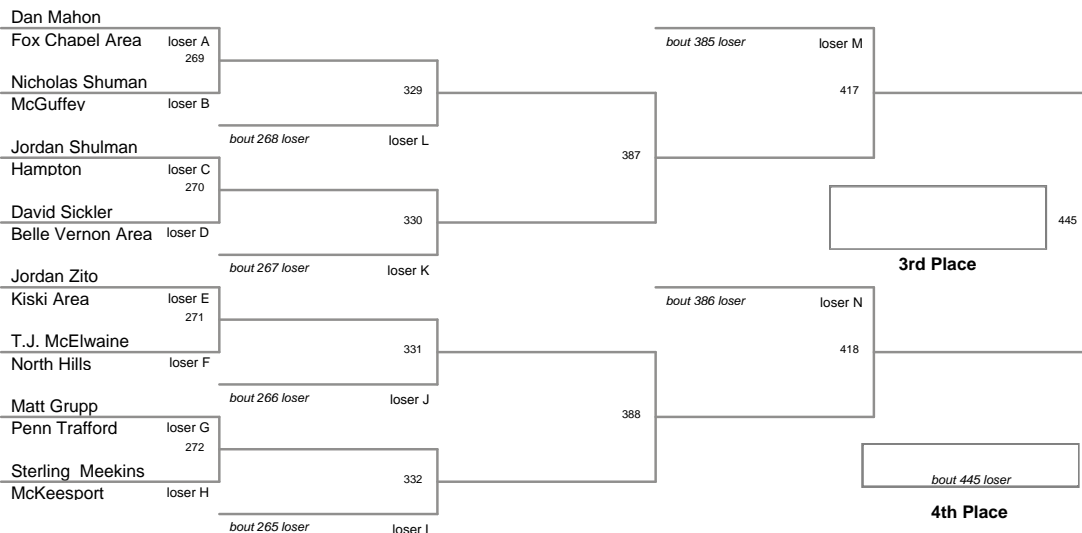

2010 SW AAA Region
2010 SW AAA Reg Division

215 Lbs