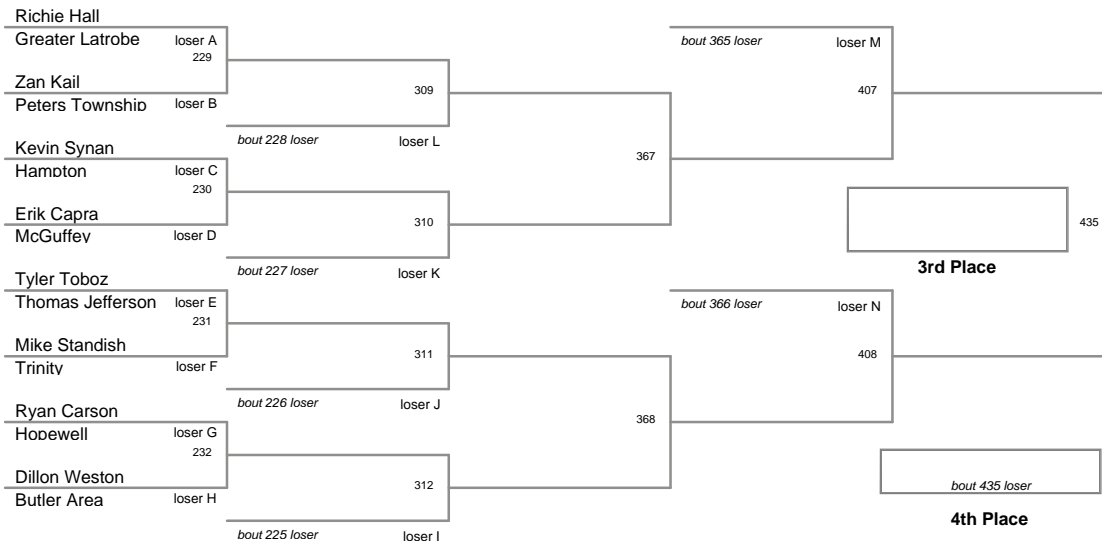

2010 SW AAA Region
2010 SW AAA Reg Division

130 Lbs

2010 SW AAA Region
2010 SW AAA Reg Division

135 Lbs

2010 SW AAA Region
2010 SW AAA Reg Division

140 Lbs

2010 SW AAA Region
2010 SW AAA Reg Division

145 Lbs