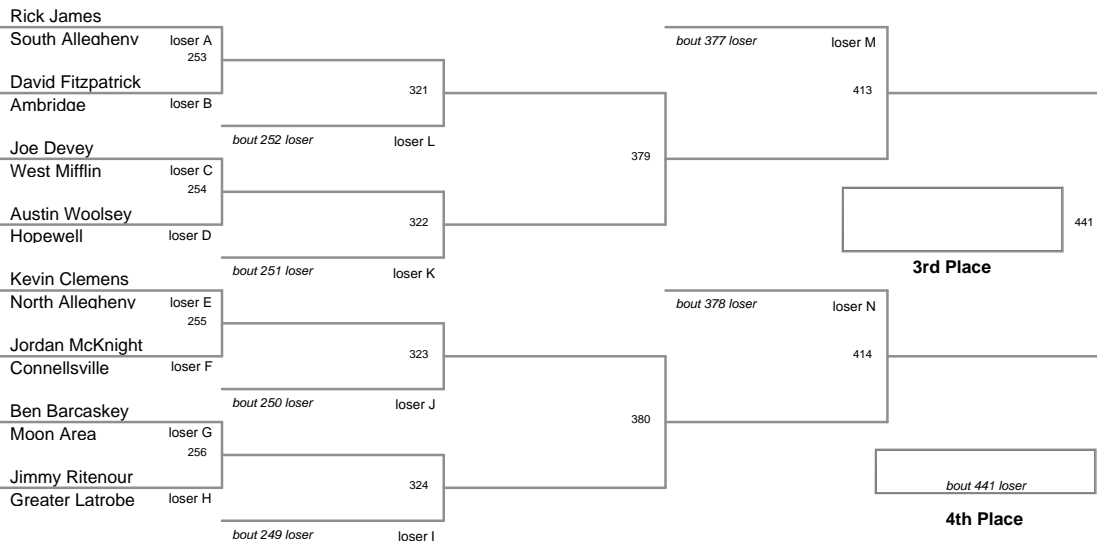

2010 SW AAA Region
2010 SW AAA Reg Division

152 Lbs

2010 SW AAA Region
2010 SW AAA Reg Division

160 Lbs

2010 SW AAA Region
2010 SW AAA Reg Division

171 Lbs

2010 SW AAA Region
2010 SW AAA Reg Division

189 Lbs