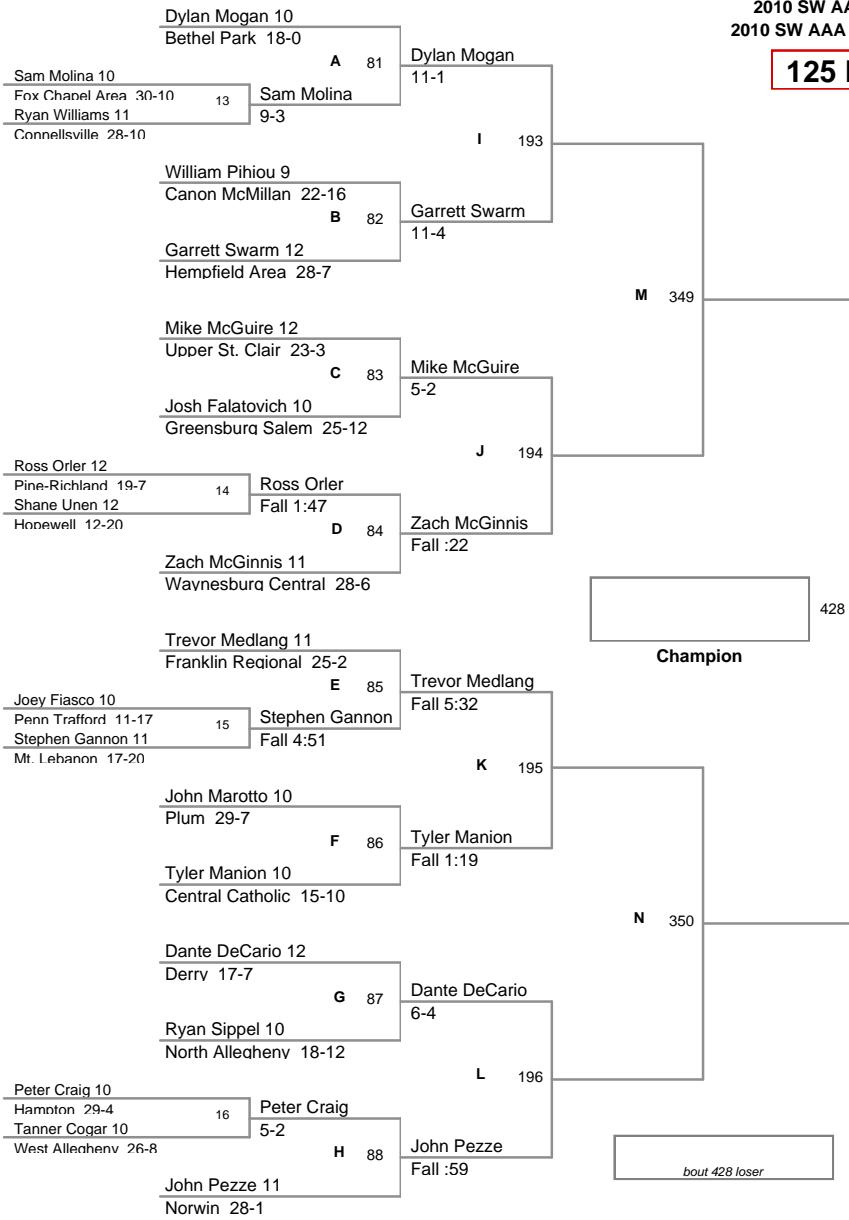

2010 SW AAA Region
2010 SW AAA Reg Division

103 Lbs

2010 SW AAA Region
2010 SW AAA Reg Division

112 Lbs

2010 SW AAA Region
2010 SW AAA Reg Division

119 Lbs

2010 SW AAA Region
2010 SW AAA Reg Division

125 Lbs