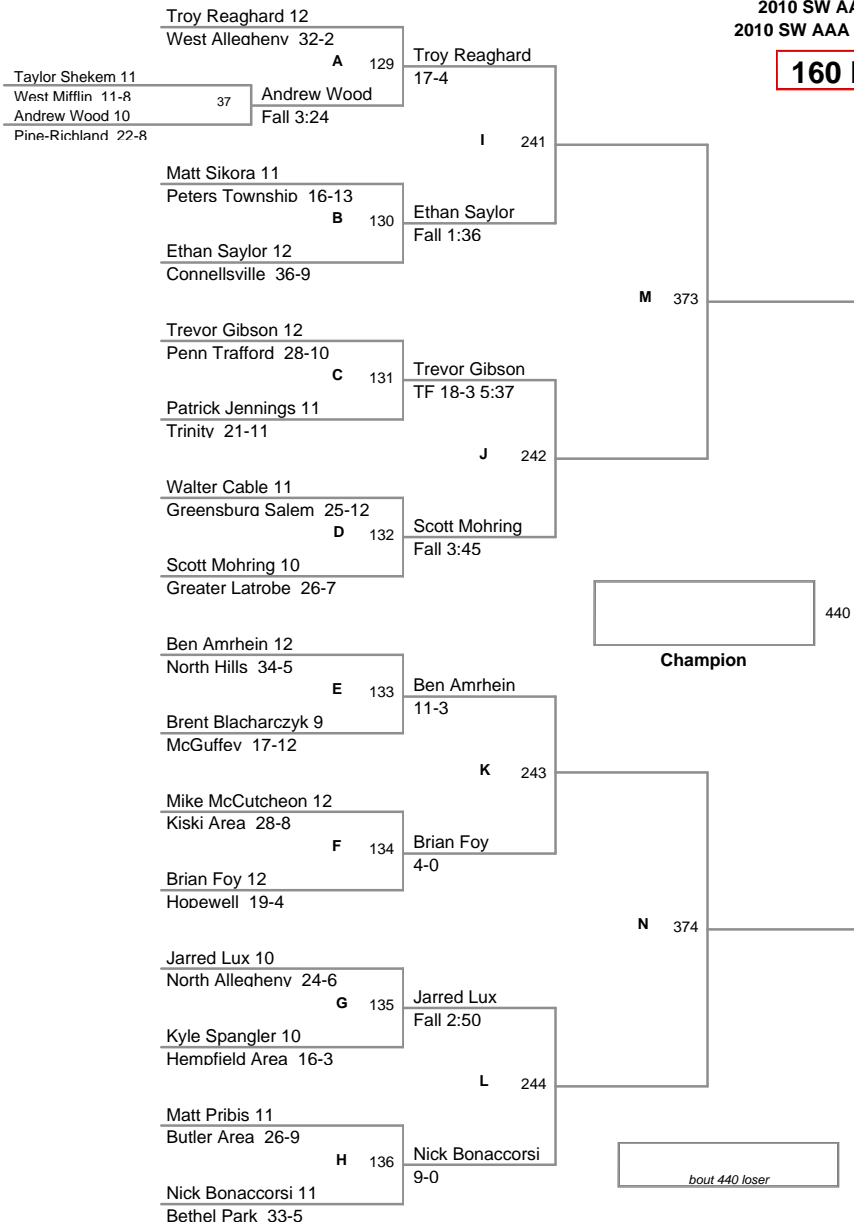

2010 SW AAA Region
2010 SW AAA Reg Division

160 Lbs