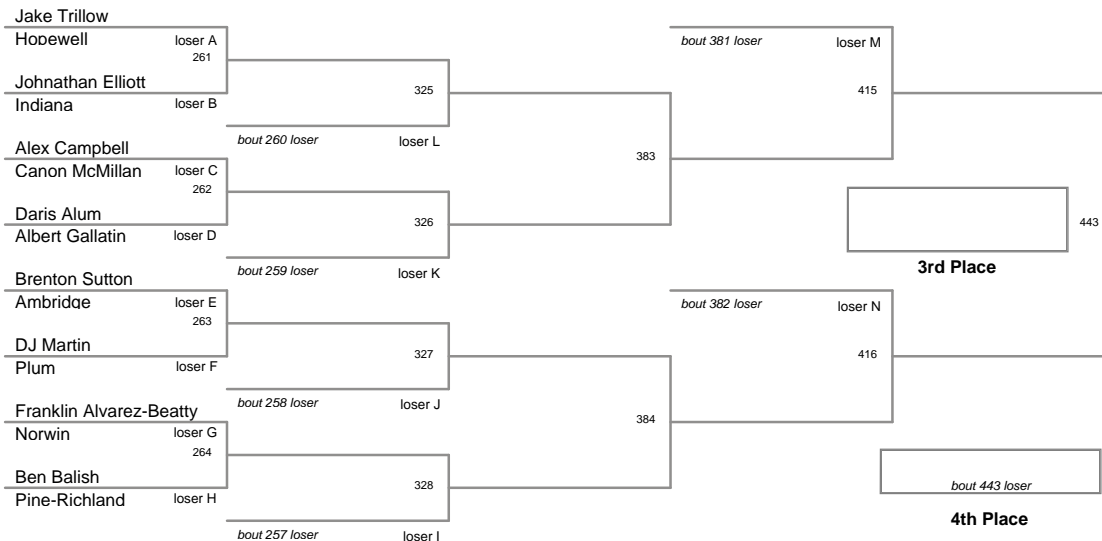

2010 SW AAA Region
2010 SW AAA Reg Division

152 Lbs

2010 SW AAA Region
2010 SW AAA Reg Division

160 Lbs

2010 SW AAA Region
2010 SW AAA Reg Division

171 Lbs

2010 SW AAA Region
2010 SW AAA Reg Division

189 Lbs