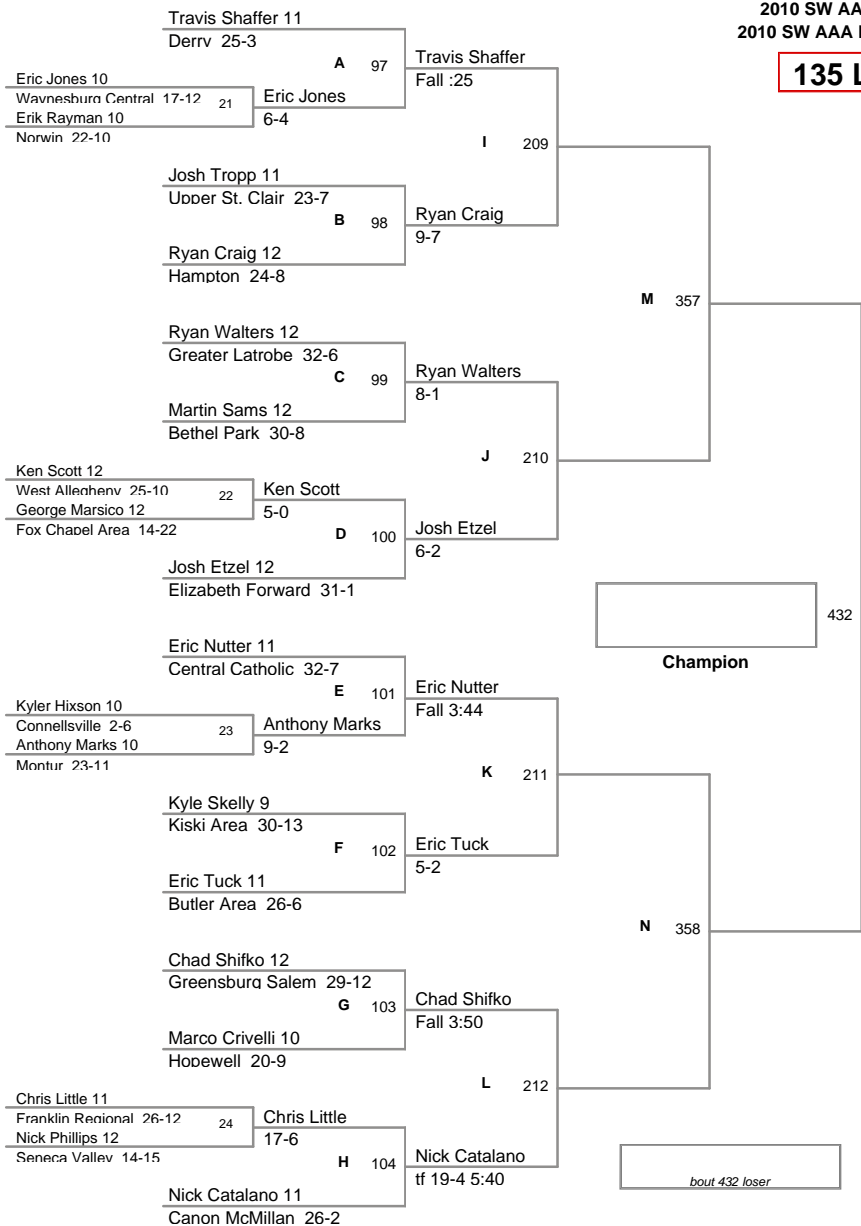

2010 SW AAA Region
2010 SW AAA Reg Division

135 Lbs