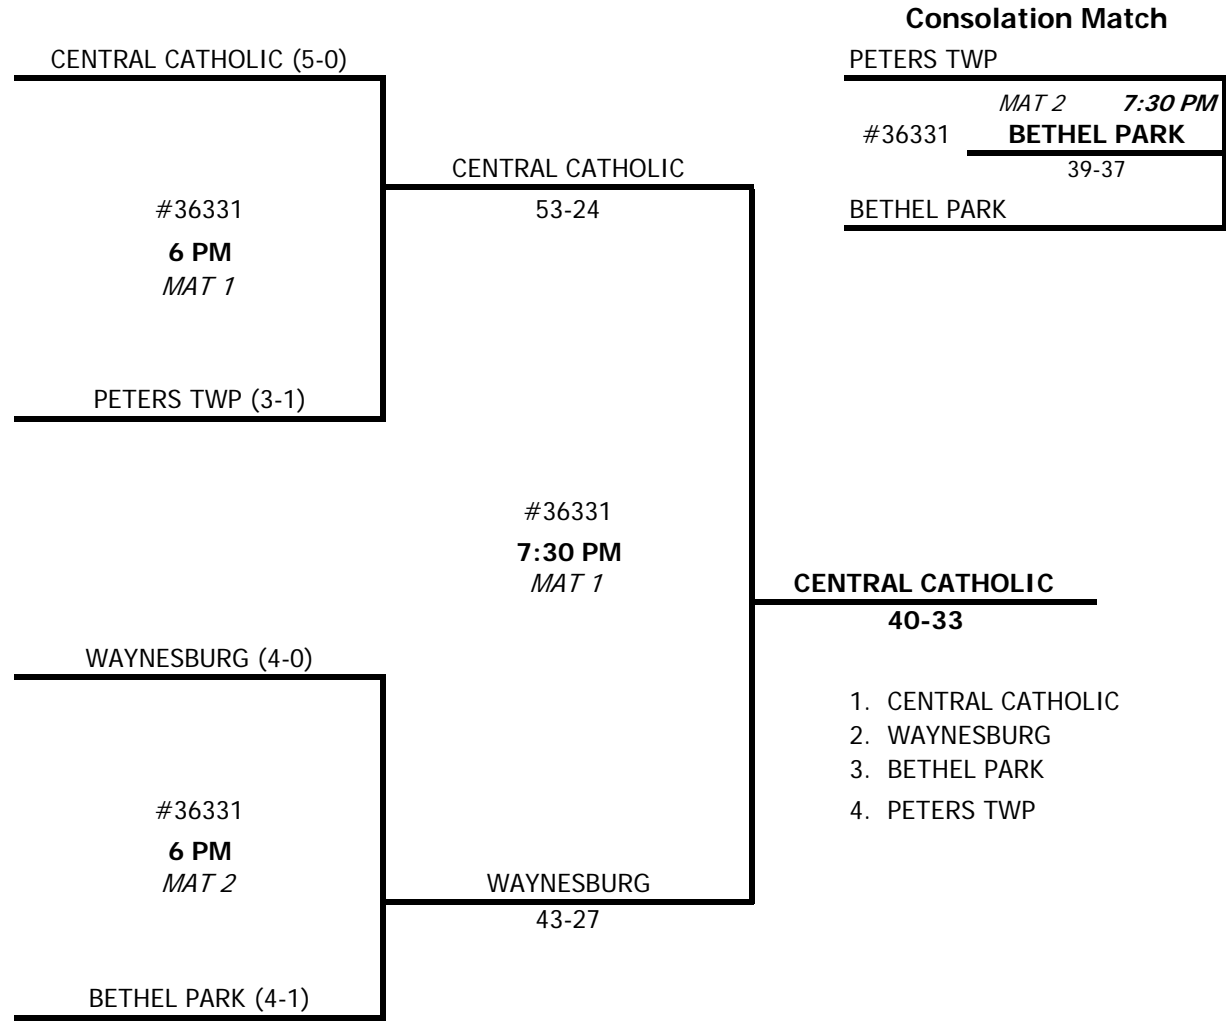

2009-2010 WPIAL/McDONALDS TEAM WRESTLING TOURNAMENT
SECTION CHAMPIONSHIPS
January 27, 2010

Class: AAA Section: 4 Site: WAYNESBURG

1. CENTRAL CATHOLIC
2. WAYNESBURG
3. BETHEL PARK
4. PETERS TWP

WEIGH-IN IS ONE HOUR BEFORE MATCH