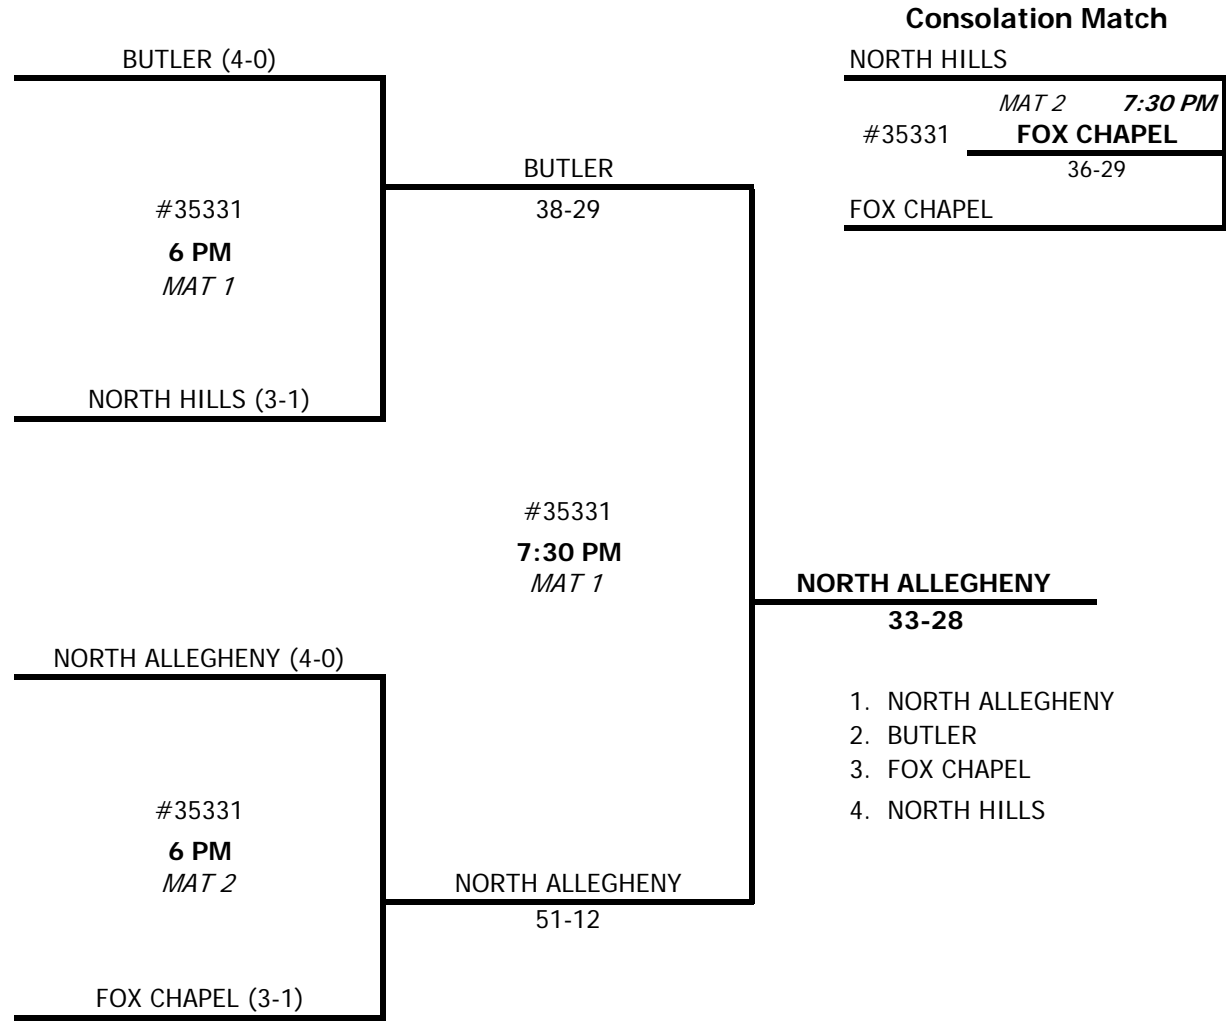

2009-2010 WPIAL/McDONALDS TEAM WRESTLING TOURNAMENT
SECTION CHAMPIONSHIPS
January 27, 2010

Class: AAA Section: 3 Site: NORTH ALLEGHENY

1. NORTH ALLEGHENY
2. BUTLER
3. FOX CHAPEL
4. NORTH HILLS

WEIGH-IN IS ONE HOUR BEFORE MATCH