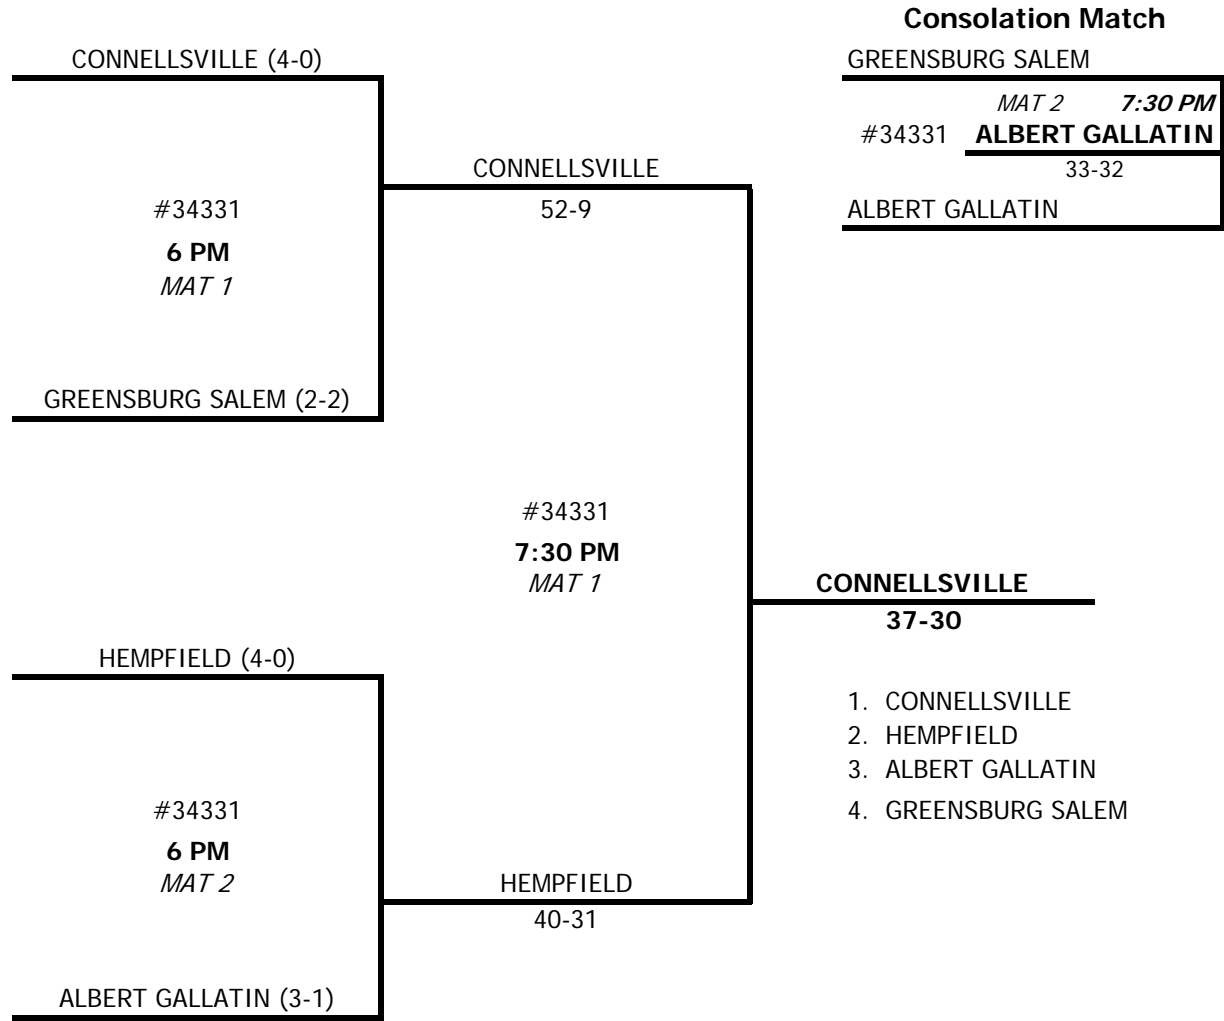

2009-2010 WPIAL/McDONALDS TEAM WRESTLING TOURNAMENT
SECTION CHAMPIONSHIPS
January 27, 2010

Class: AAA Section: 2 Site: HEMPFIELD

WEIGH-IN IS ONE HOUR BEFORE MATCH