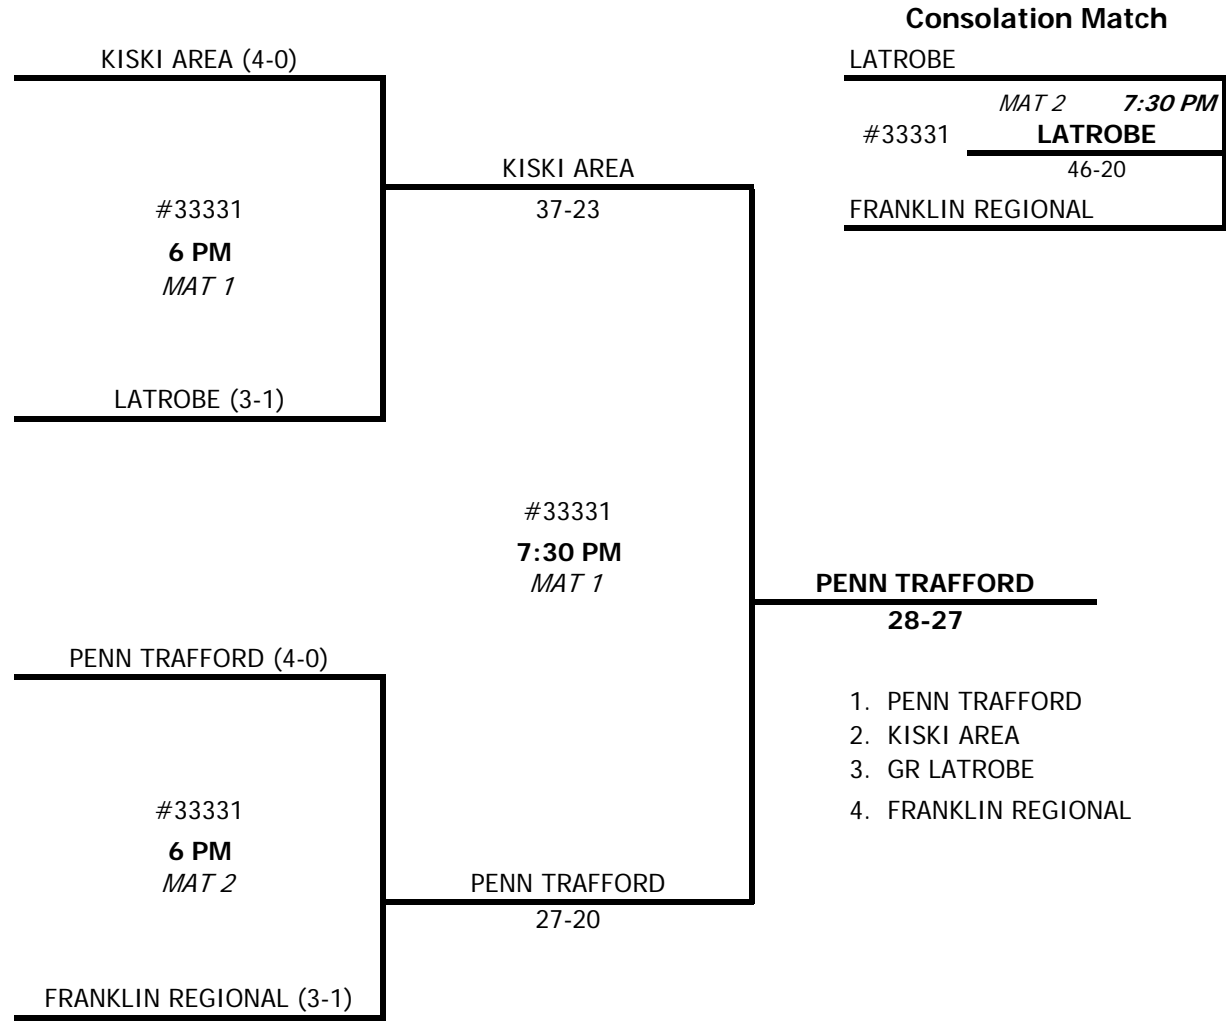

2009-2010 WPIAL/McDONALDS TEAM WRESTLING TOURNAMENT
SECTION CHAMPIONSHIPS
January 27, 2010

Class: AAA Section: 1 Site: PENN TRAFFORD

WEIGH-IN IS ONE HOUR BEFORE MATCH