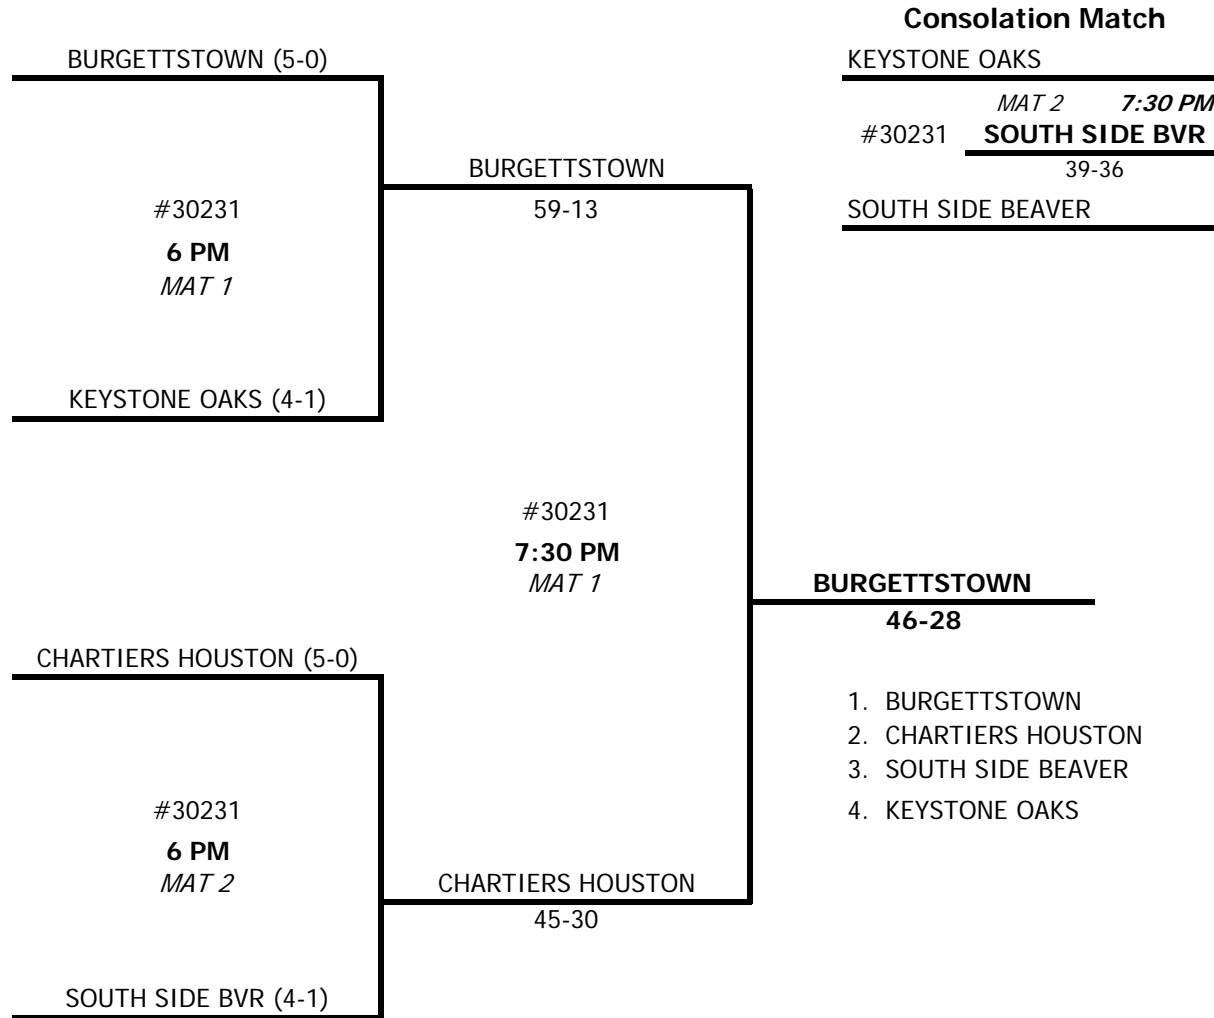

2009-2010 WPIAL/McDONALDS TEAM WRESTLING TOURNAMENT
SECTION CHAMPIONSHIPS
January 27, 2010

Class: AA Section: 1 Site: CHARTIERS HOUSTON

WEIGH-IN IS ONE HOUR BEFORE MATCH