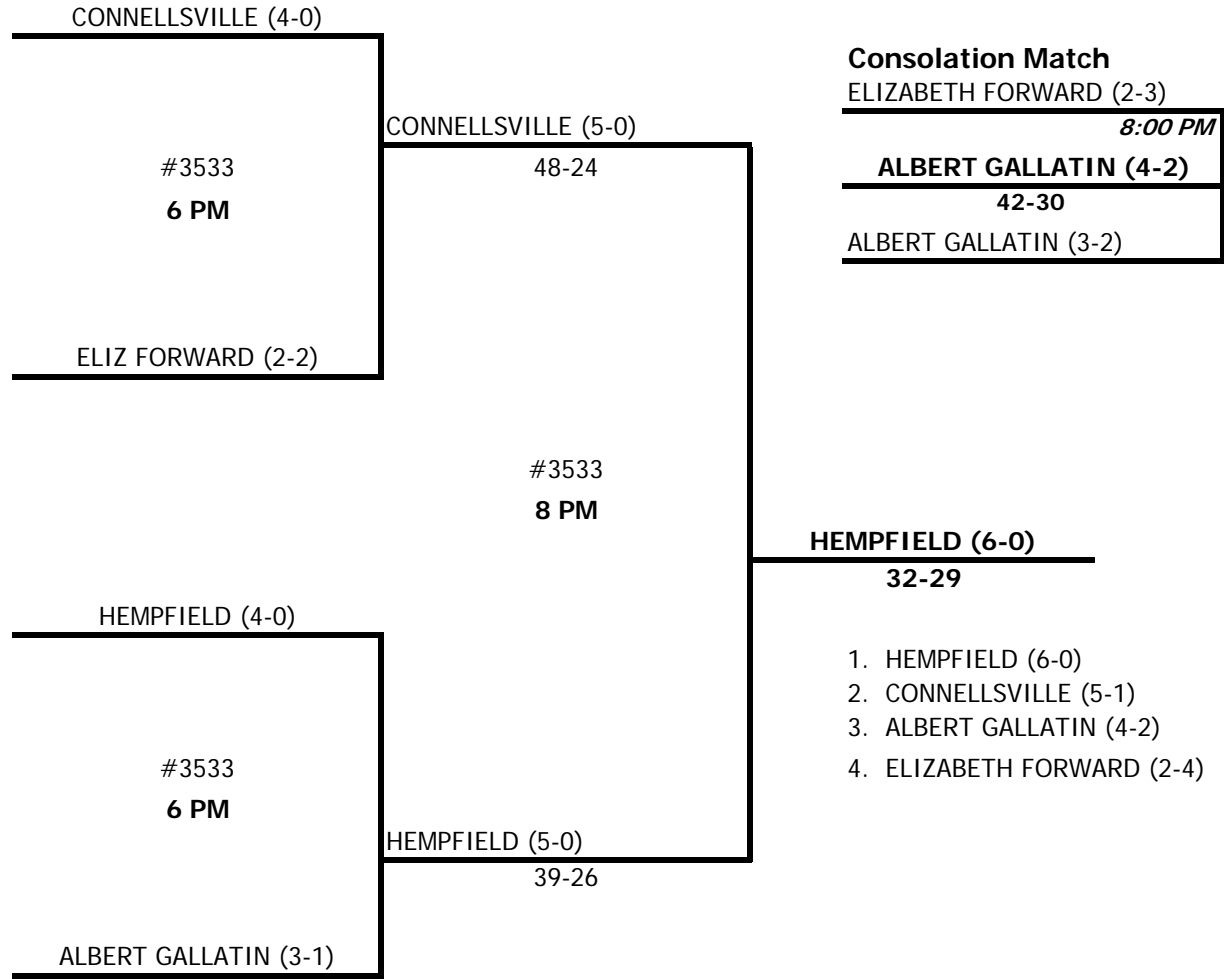

2008-2009 WPIAL/McDONALDS TEAM WRESTLING TOURNAMENT
SECTION CHAMPIONSHIPS
January 21, 2009

CLASS: AAA SECTION: 2 SITE: CONNELLSVILLE

WEIGH-IN IS 5:00 PM ~ All Teams Home Team ~ Top of Bracket ~ All Matches