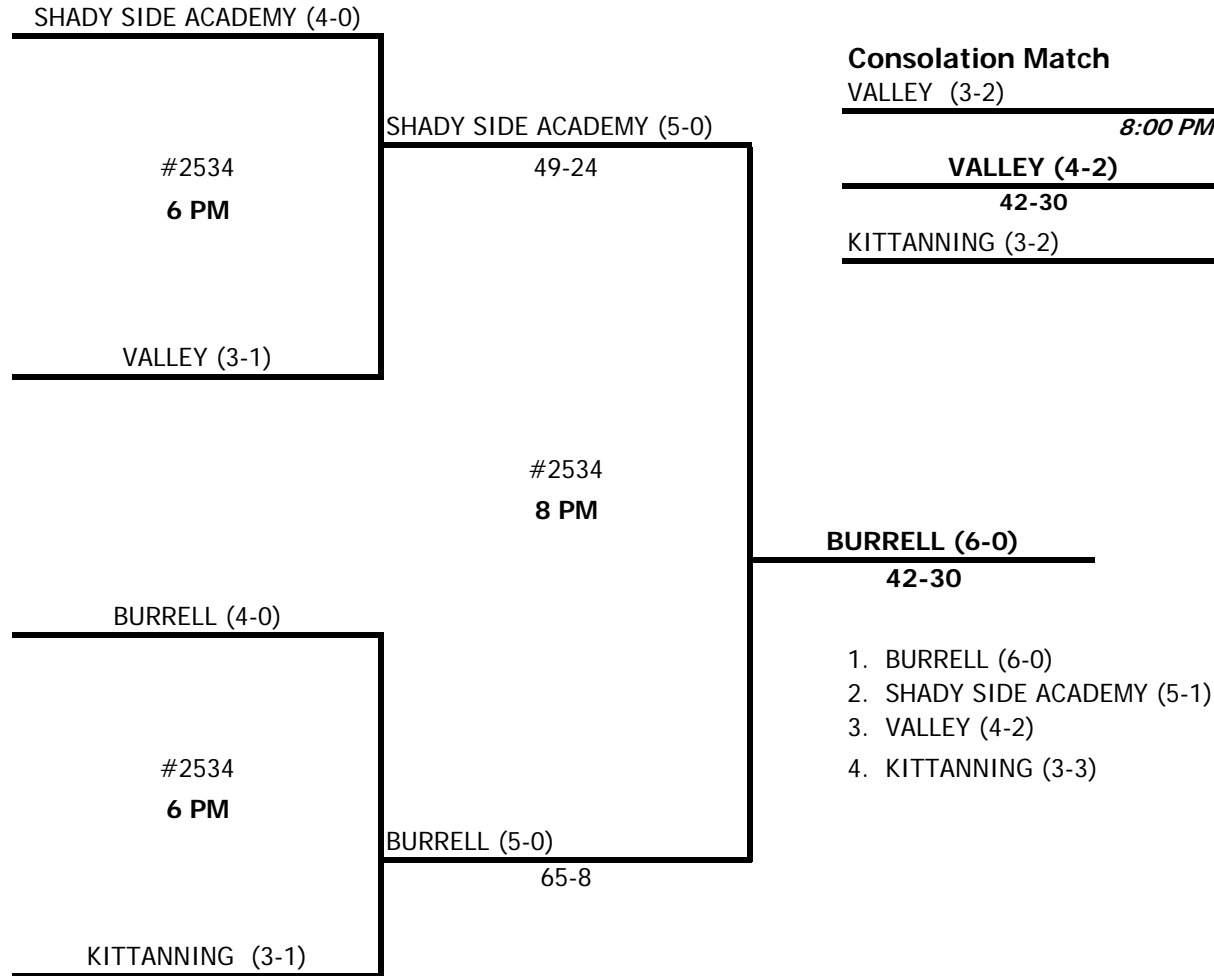

2008-2009 WPIAL/McDONALDS TEAM WRESTLING TOURNAMENT
SECTION CHAMPIONSHIPS
January 21, 2009

CLASS: AA

SECTION: 3

SITE: SHADY SIDE ACADEMY

WEIGH-IN 5:00 PM ~ All Teams

Home Team ~ Top of Bracket ~ All Matches

1. BURRELL (6-0)
2. SHADY SIDE ACADEMY (5-1)
3. VALLEY (4-2)
4. KITTANNING (3-3)