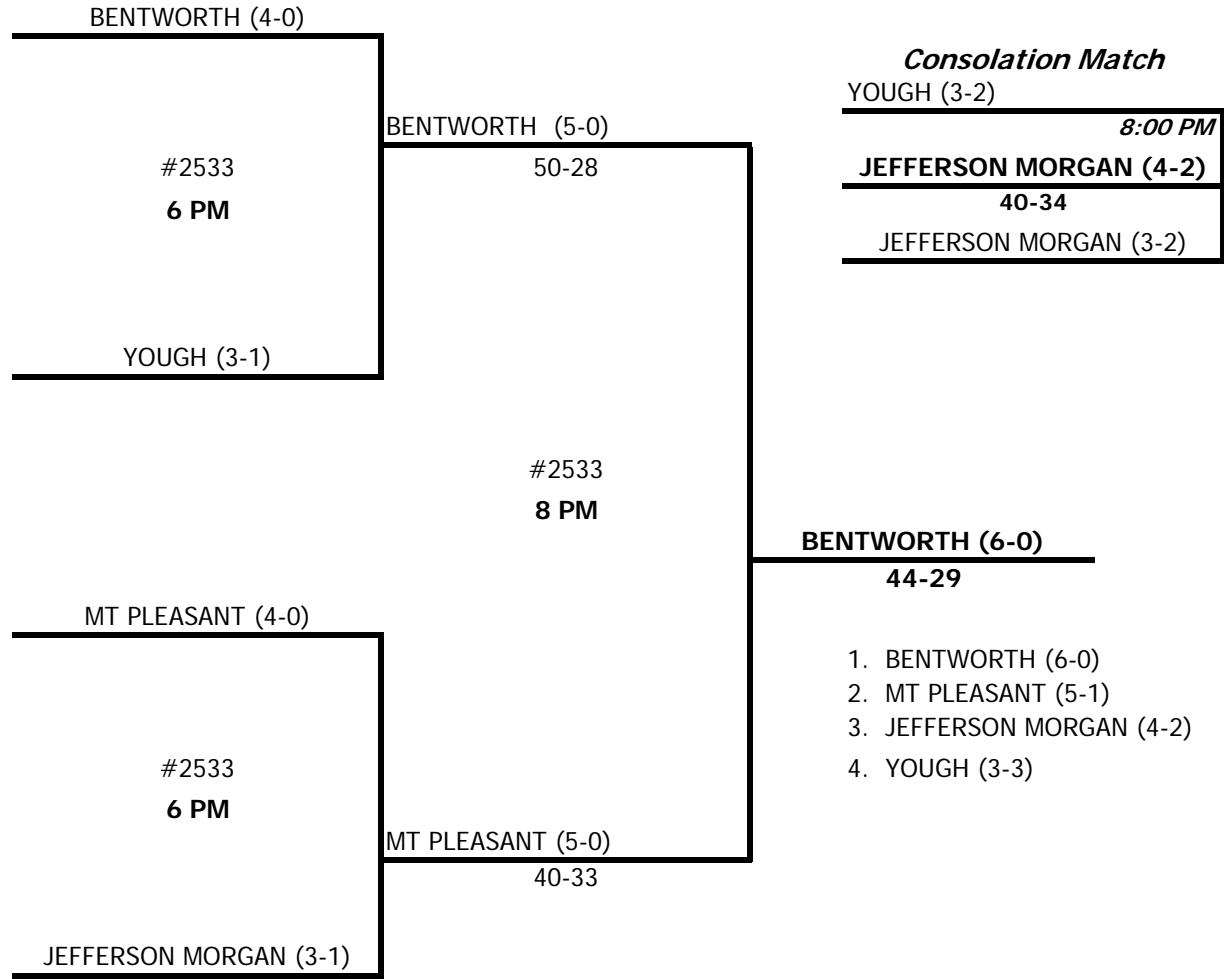

2008-2009 WPIAL/McDONALDS TEAM WRESTLING TOURNAMENT
SECTION CHAMPIONSHIPS
January 21, 2009

CLASS: AA SECTION: 2 SITE: BENTWORTH

WEIGH-IN IS 5:00 PM ~ All Teams

Home Team ~ Top of Bracket ~ All matches