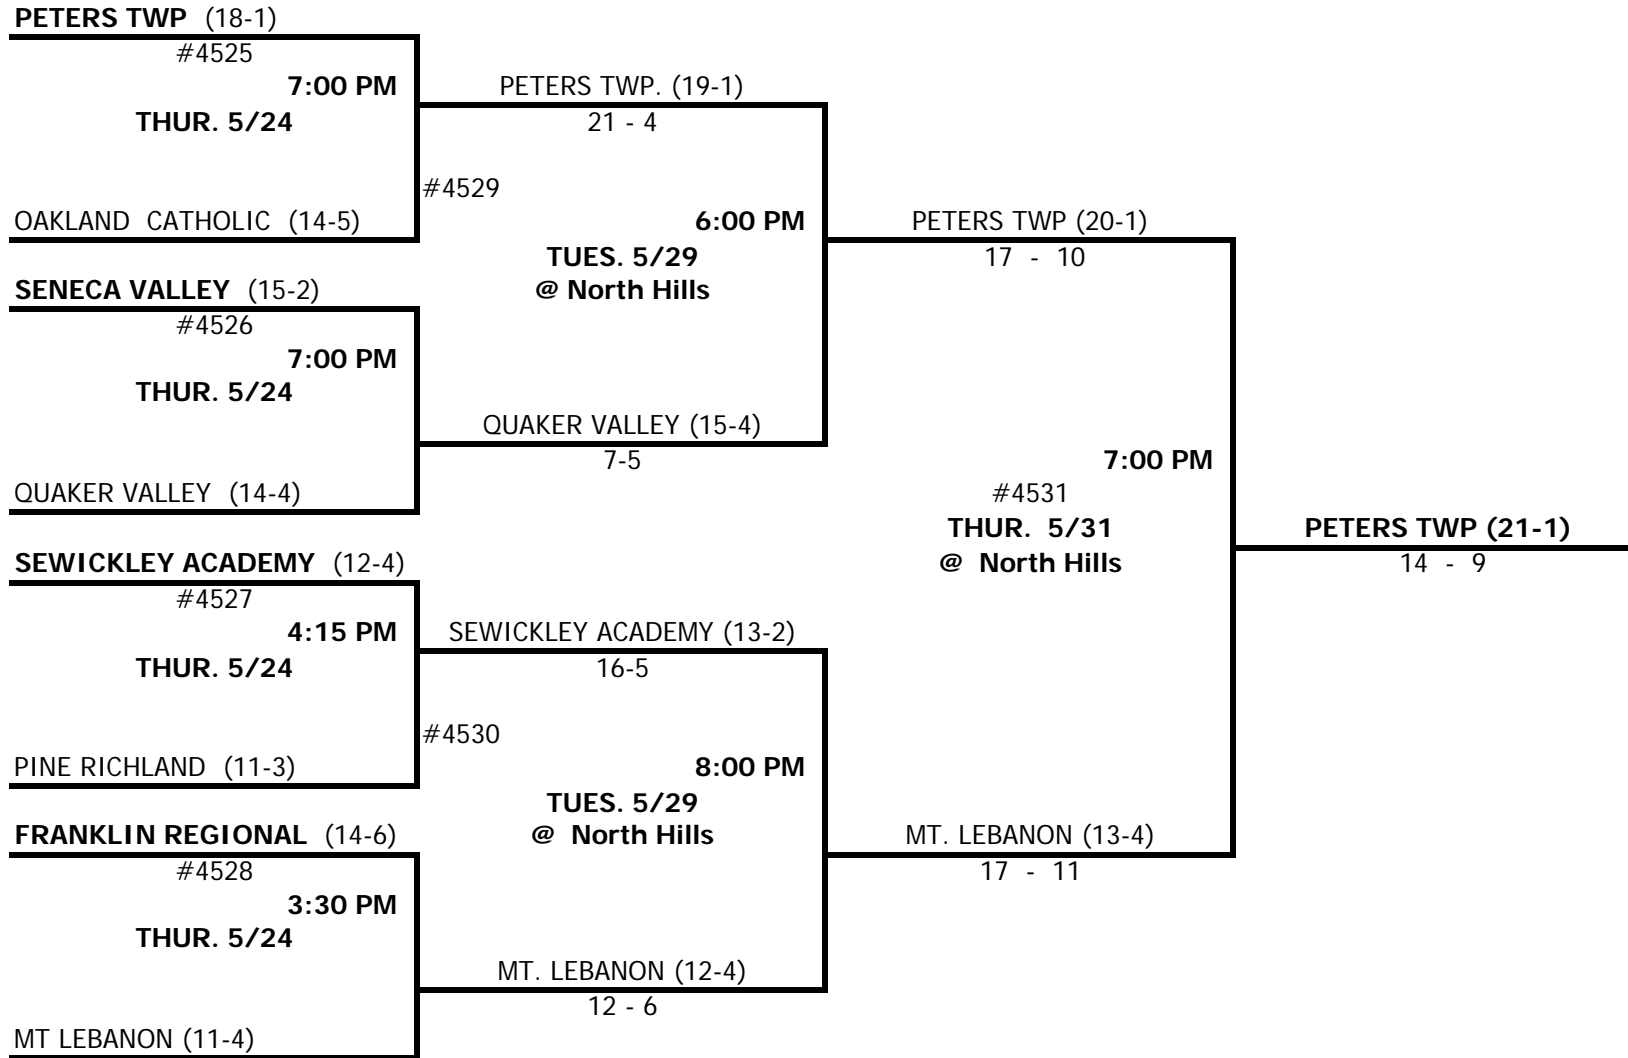

2006/2007 WPIAL GIRLS LACROSSE CHAMPIONSHIP

HOME TEAM and game site top of bracket unless otherwise noted