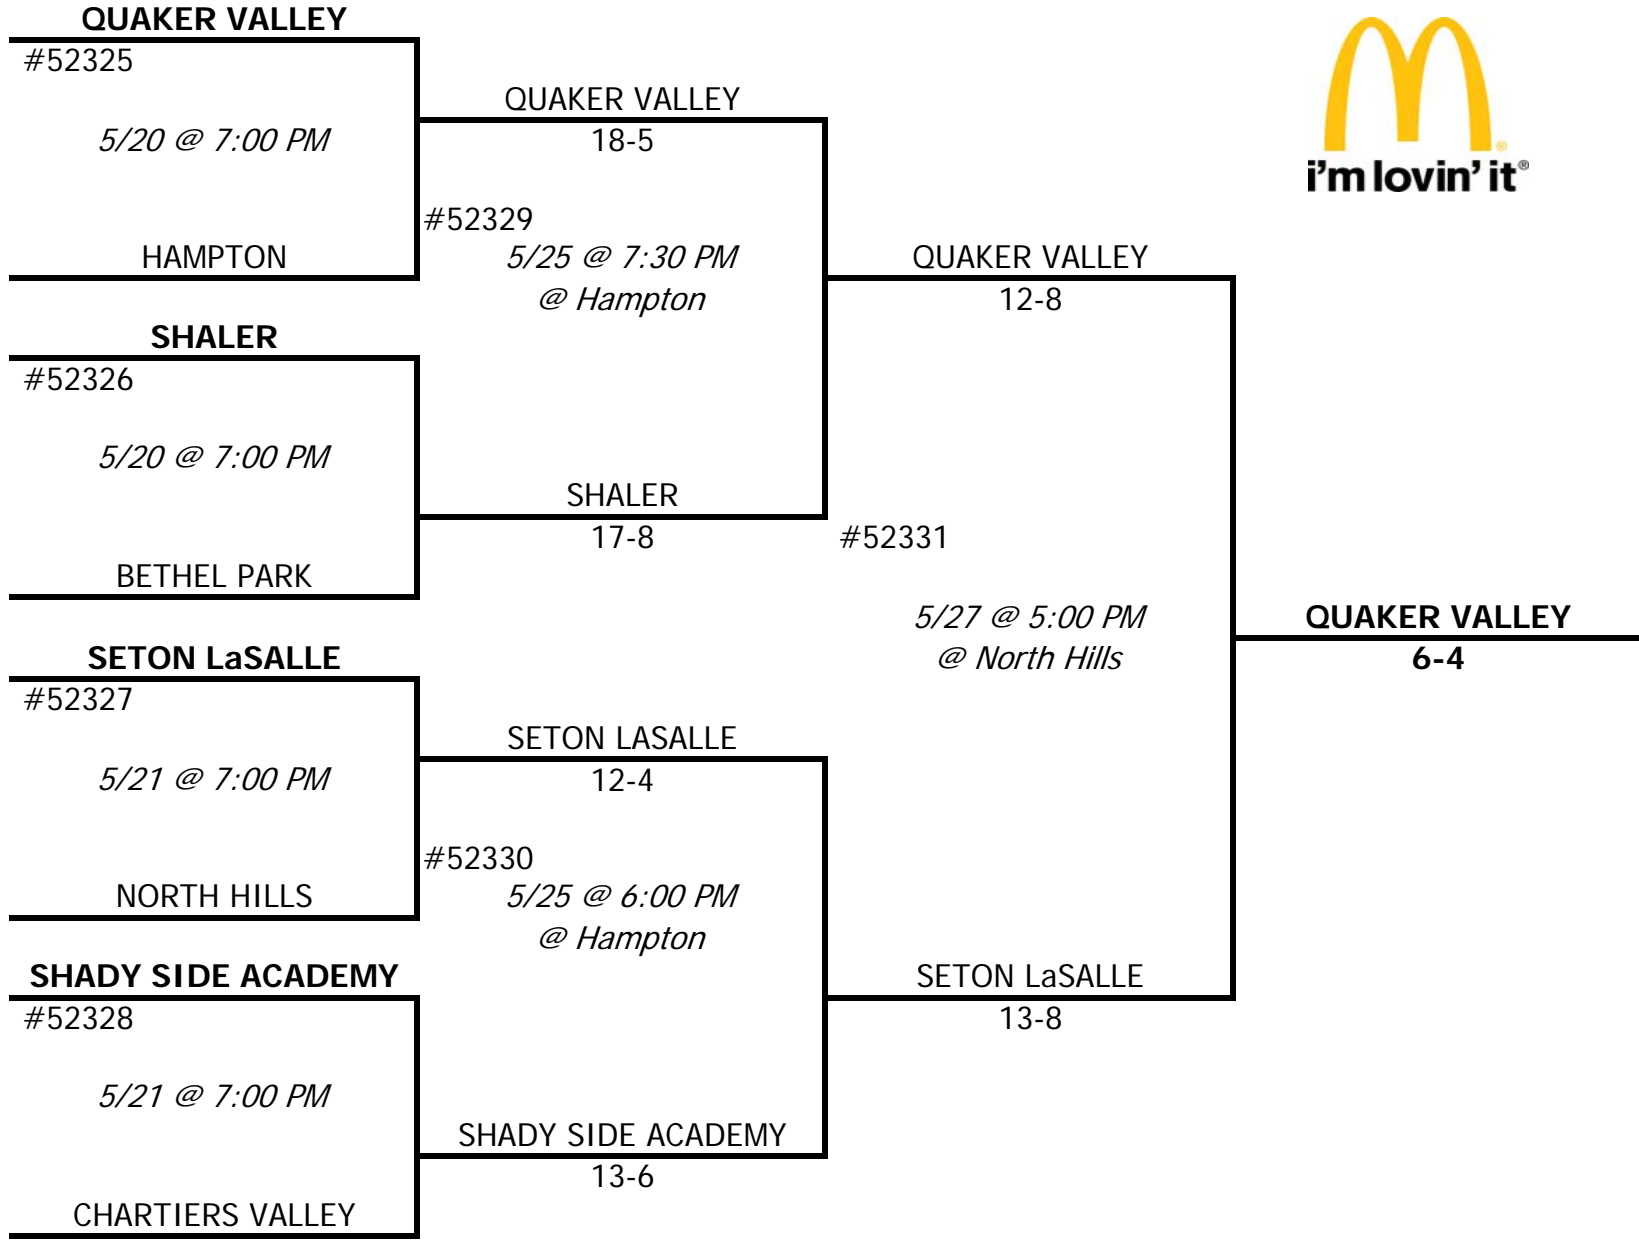

2009/2010 WPIAL ~ McDONALDS GIRLS LACROSSE CHAMPIONSHIP

DIVISION II

HOME TEAM and game site top of bracket unless otherwise noted