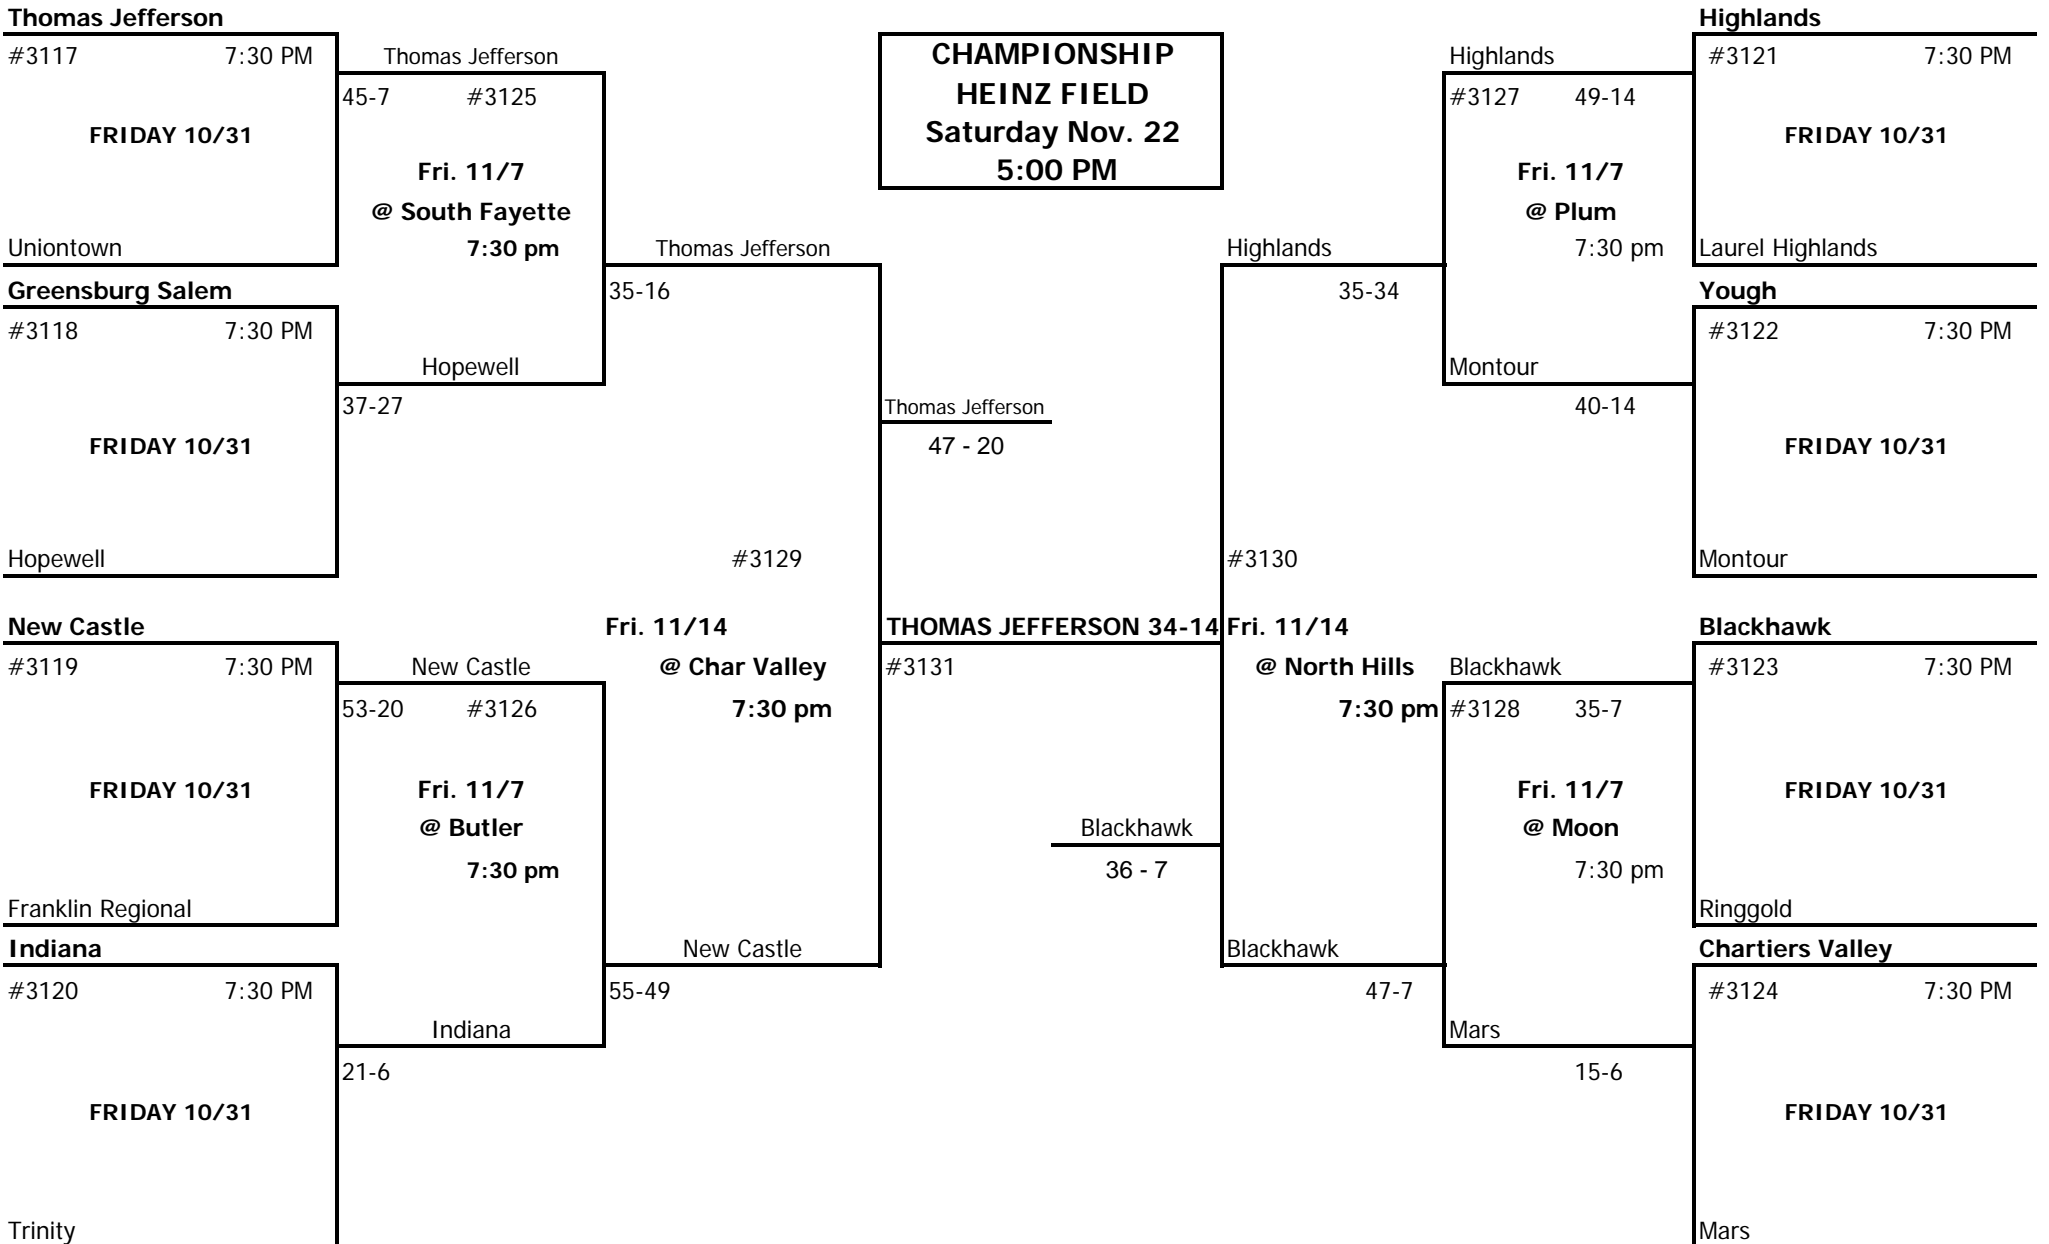

2008/2009 WPIAL ~McDONALDS CLASS AAA FOOTBALL CHAMPIONSHIP

HOME TEAM TOP OF THE BRACKET