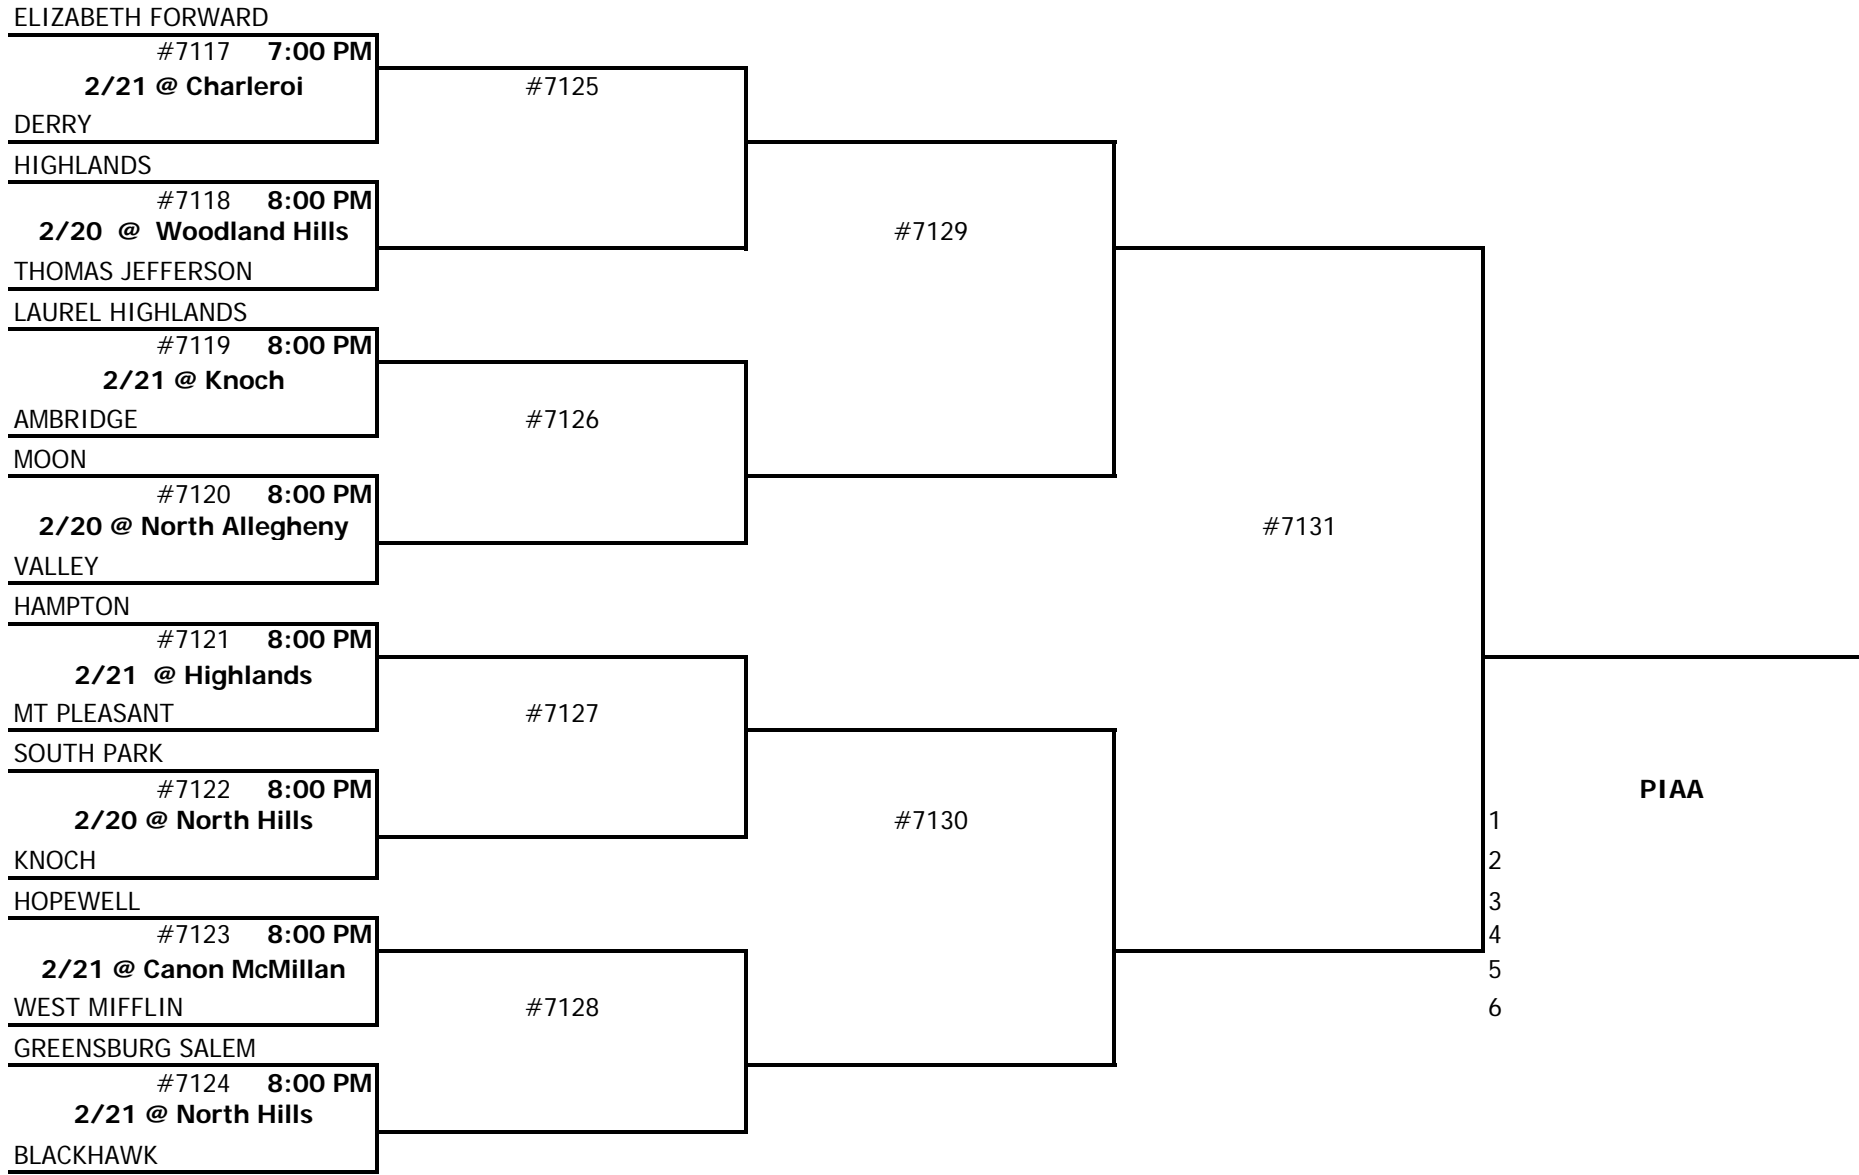

2005/2006 WPIAL/McDonalds QUAD A BOYS BASKETBALL CHAMPIONSHIP

TOP OF BRACKET - HOME TEAM

2005/2006 WPIAL/McDonalds Class AAA BOYS BASKETBALL CHAMPIONSHIP

TOP OF BRACKET - HOME TEAM

2005/2006 WPIAL/McDonalds Class AA Boys Basketball Championship

HOME SITE TOP OF THE BRACKET

2005/2006 WPIAL/McDonalds CLASS A BOYS BASKETBALL CHAMPIONSHIP

2005/2006 WPIAL/McDonalds QUAD A GIRLS BASKETBALL CHAMPIONSHIP

TOP OF BRACKET - HOME TEAM

2005/2006 WPIAL/McDonalds CLASS AAA GIRLS BASKETBALL CHAMPIONSHIP