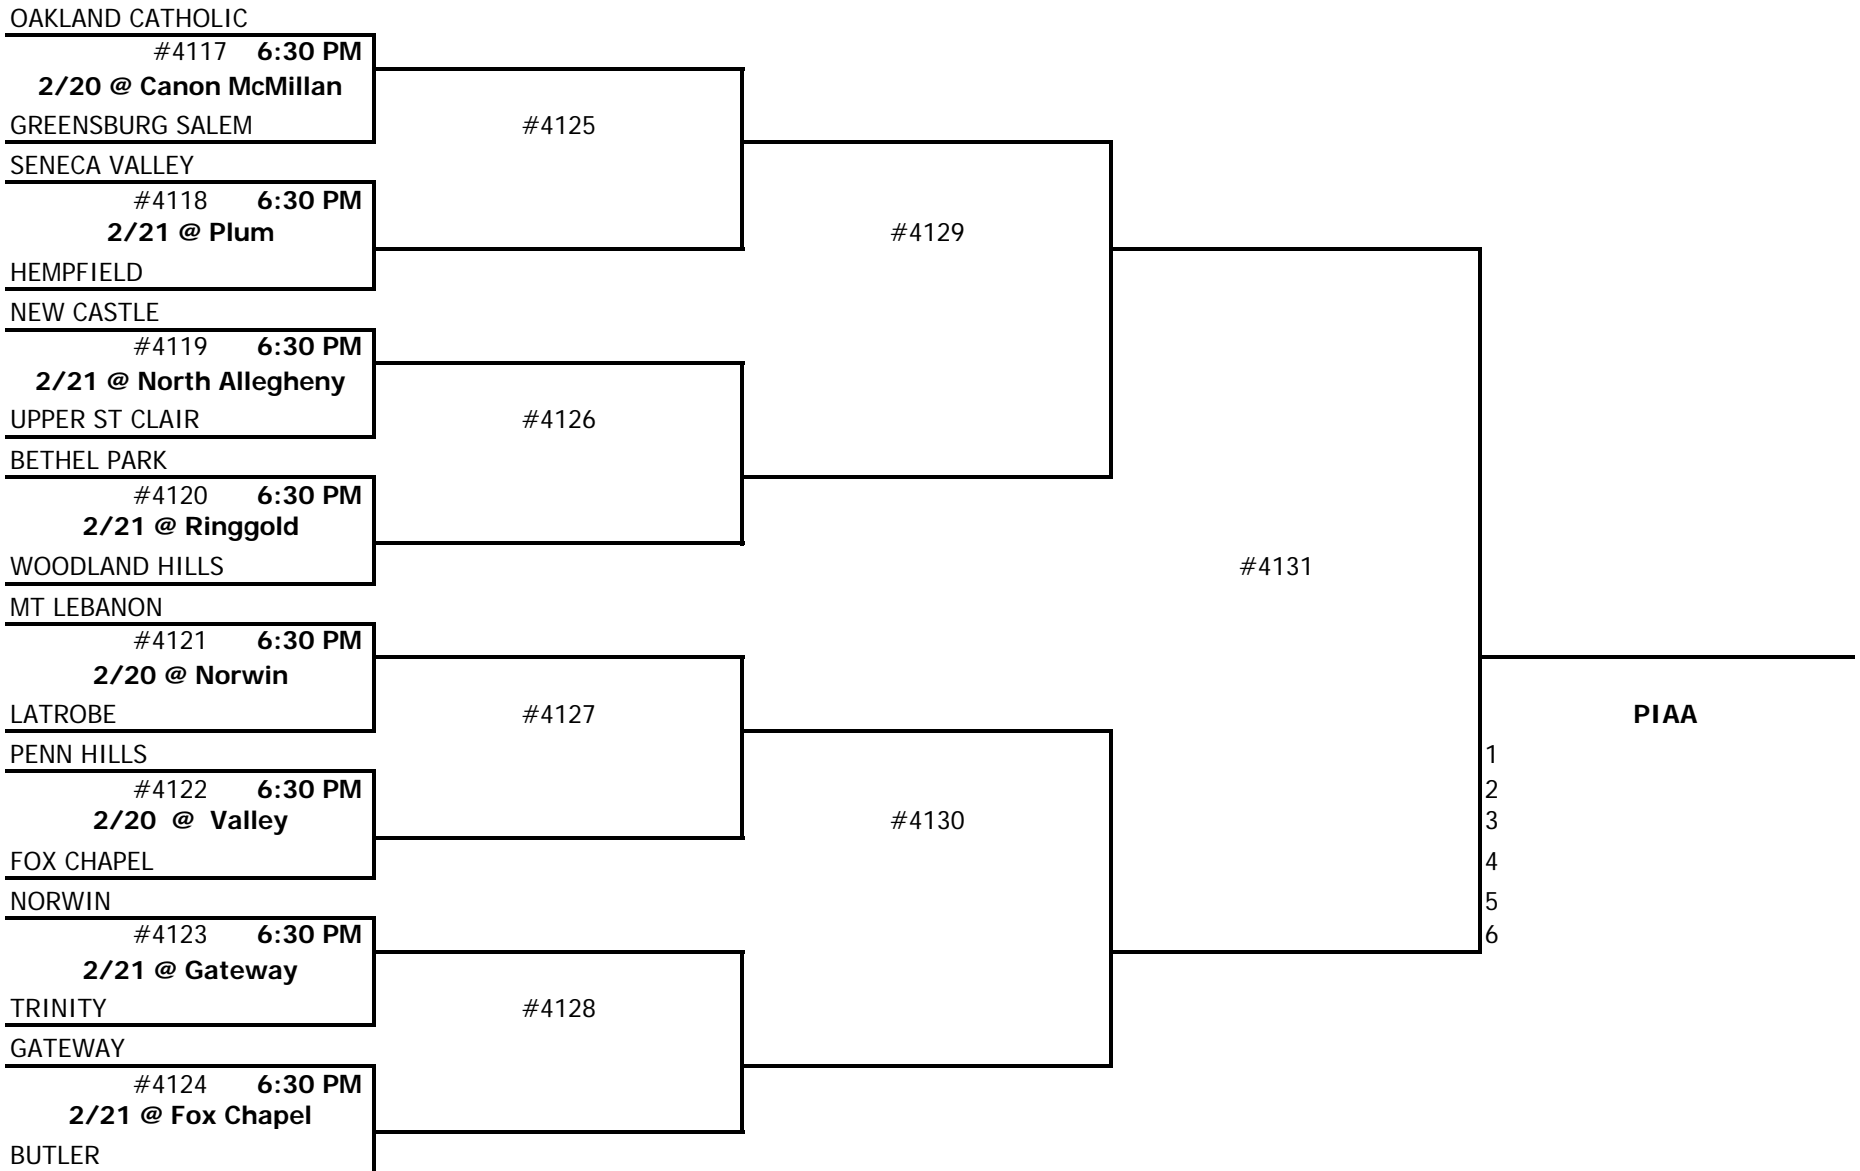

2005/2006 WPIAL/McDonalds QUAD A BOYS BASKETBALL CHAMPIONSHIP

TOP OF BRACKET - HOME TEAM

2005/2006 WPIAL/McDonalds Class AAA BOYS BASKETBALL CHAMPIONSHIP

TOP OF BRACKET - HOME TEAM

2005/2006 WPIAL/McDonalds Class AA Boys Basketball Championship

HOME SITE TOP OF THE BRACKET

2005/2006 WPIAL/McDonalds CLASS A BOYS BASKETBALL CHAMPIONSHIP

2005/2006 WPIAL/McDonalds QUAD A GIRLS BASKETBALL CHAMPIONSHIP

TOP OF BRACKET - HOME TEAM

2005/2006 WPIAL/McDonalds CLASS AAA GIRLS BASKETBALL CHAMPIONSHIP