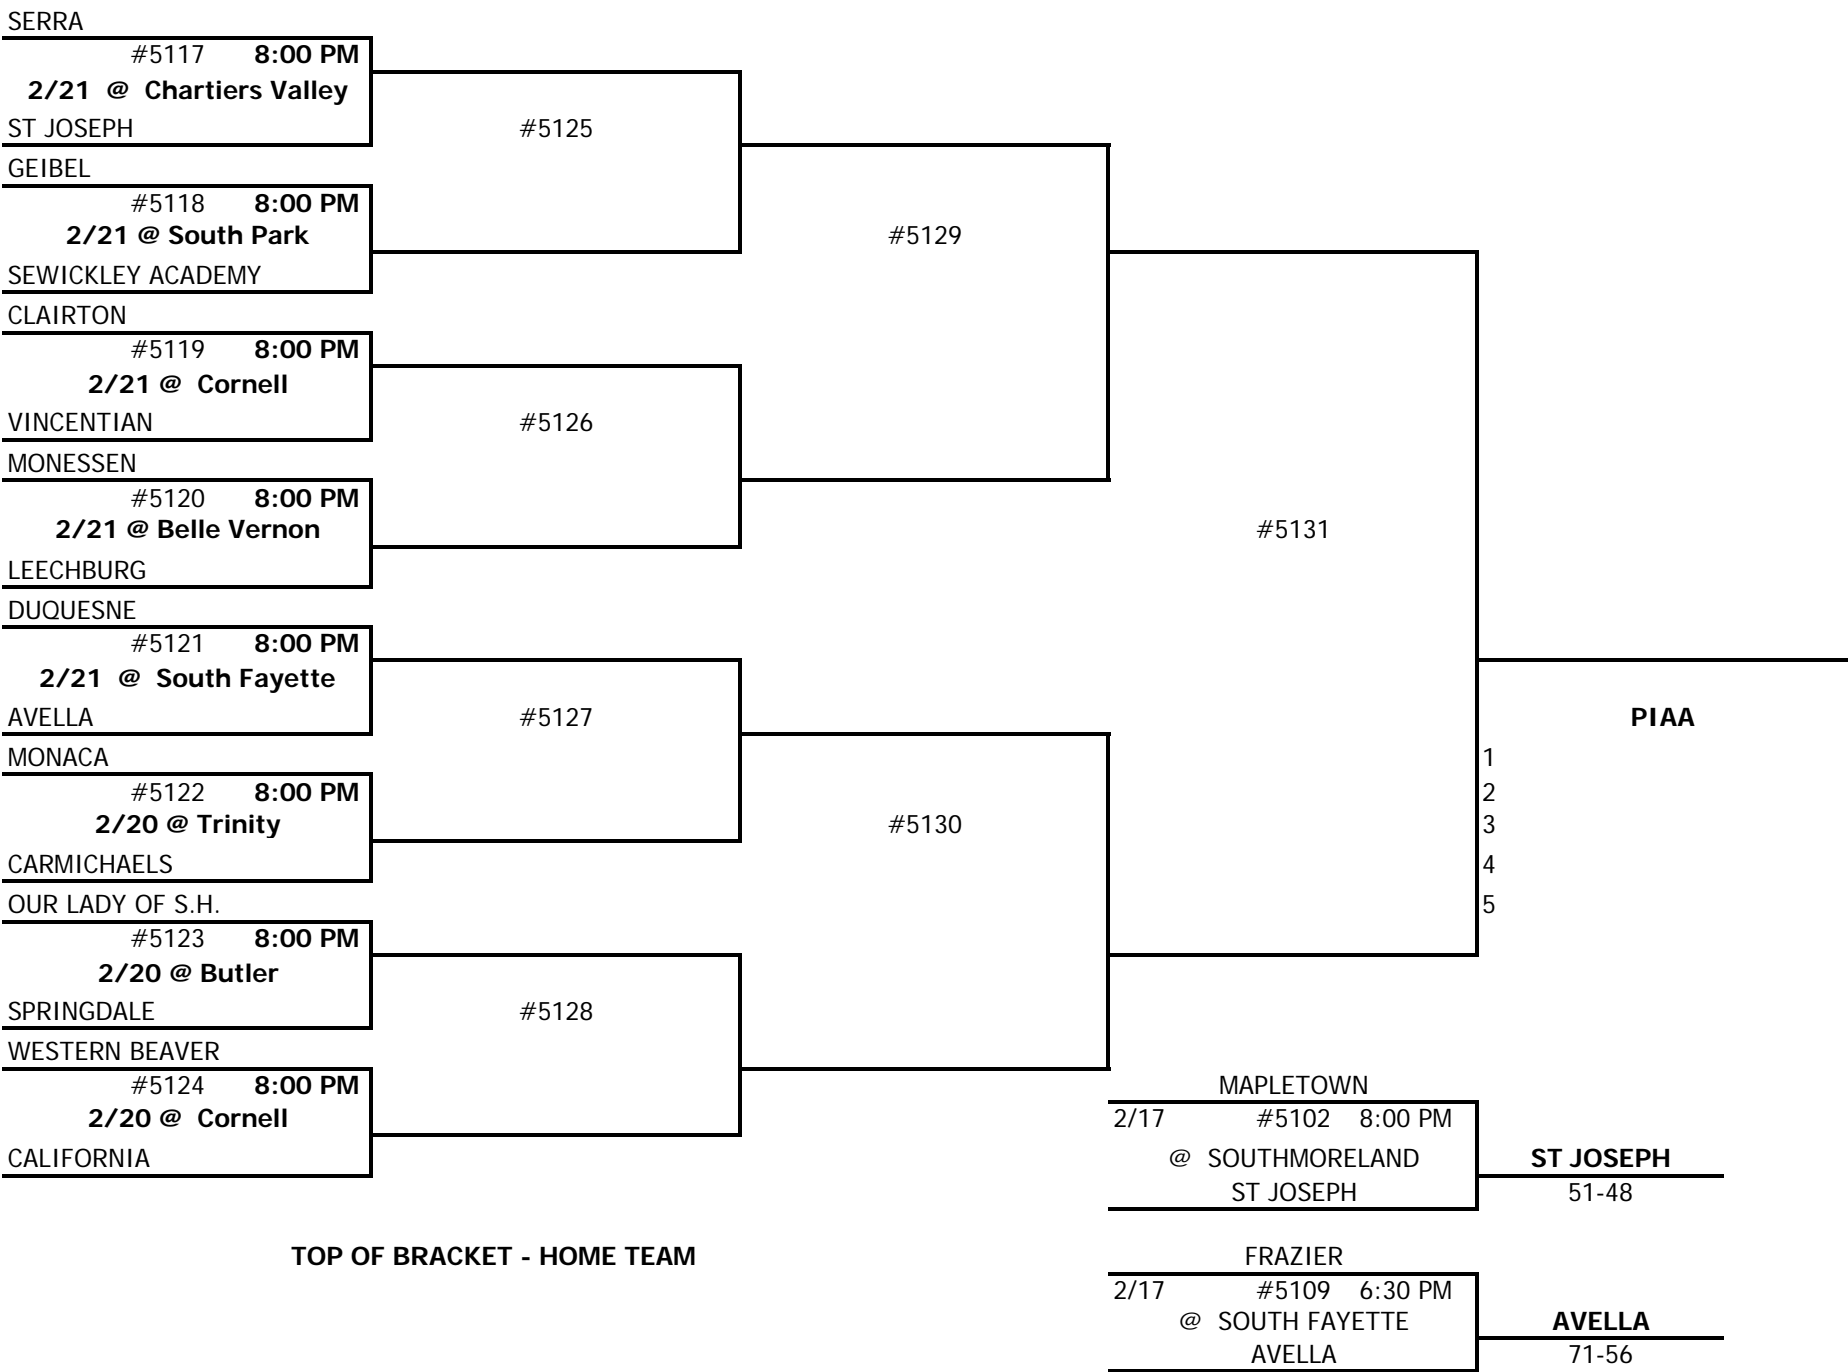

2005/2006 WPIAL/McDonalds CLASS A BOYS BASKETBALL CHAMPIONSHIP