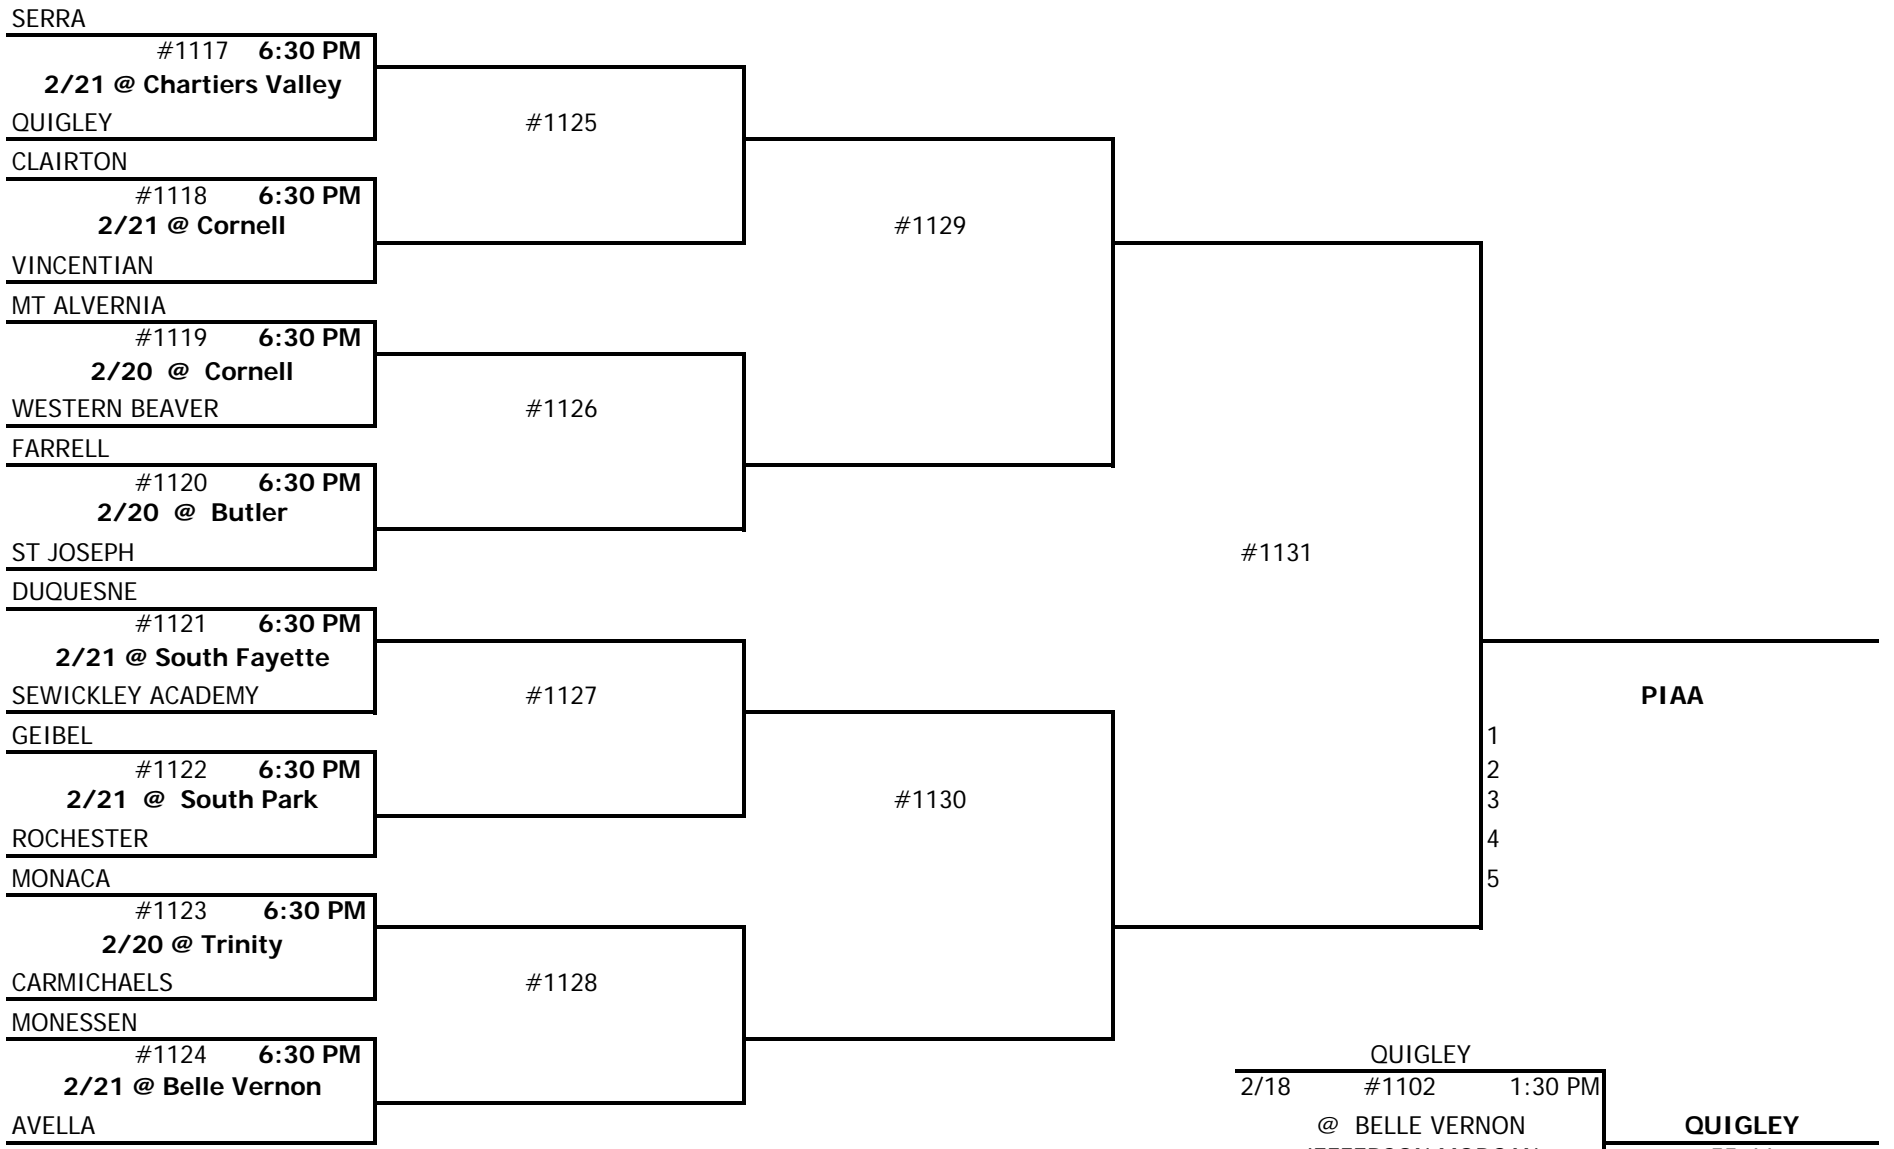

TOP OF BRACKET - HOME TEAM

	QUIGLEY 2/18 #1102 1:30 PM @ BELLE VERNON JEFFERSON MORGAN	QUIGLEY 55-44
	LEECHBURG 2/17 #1110 6:30 PM @ PLUM SEWICKLEY ACADEMY	SEWICKLEY ACADEMY 32-24