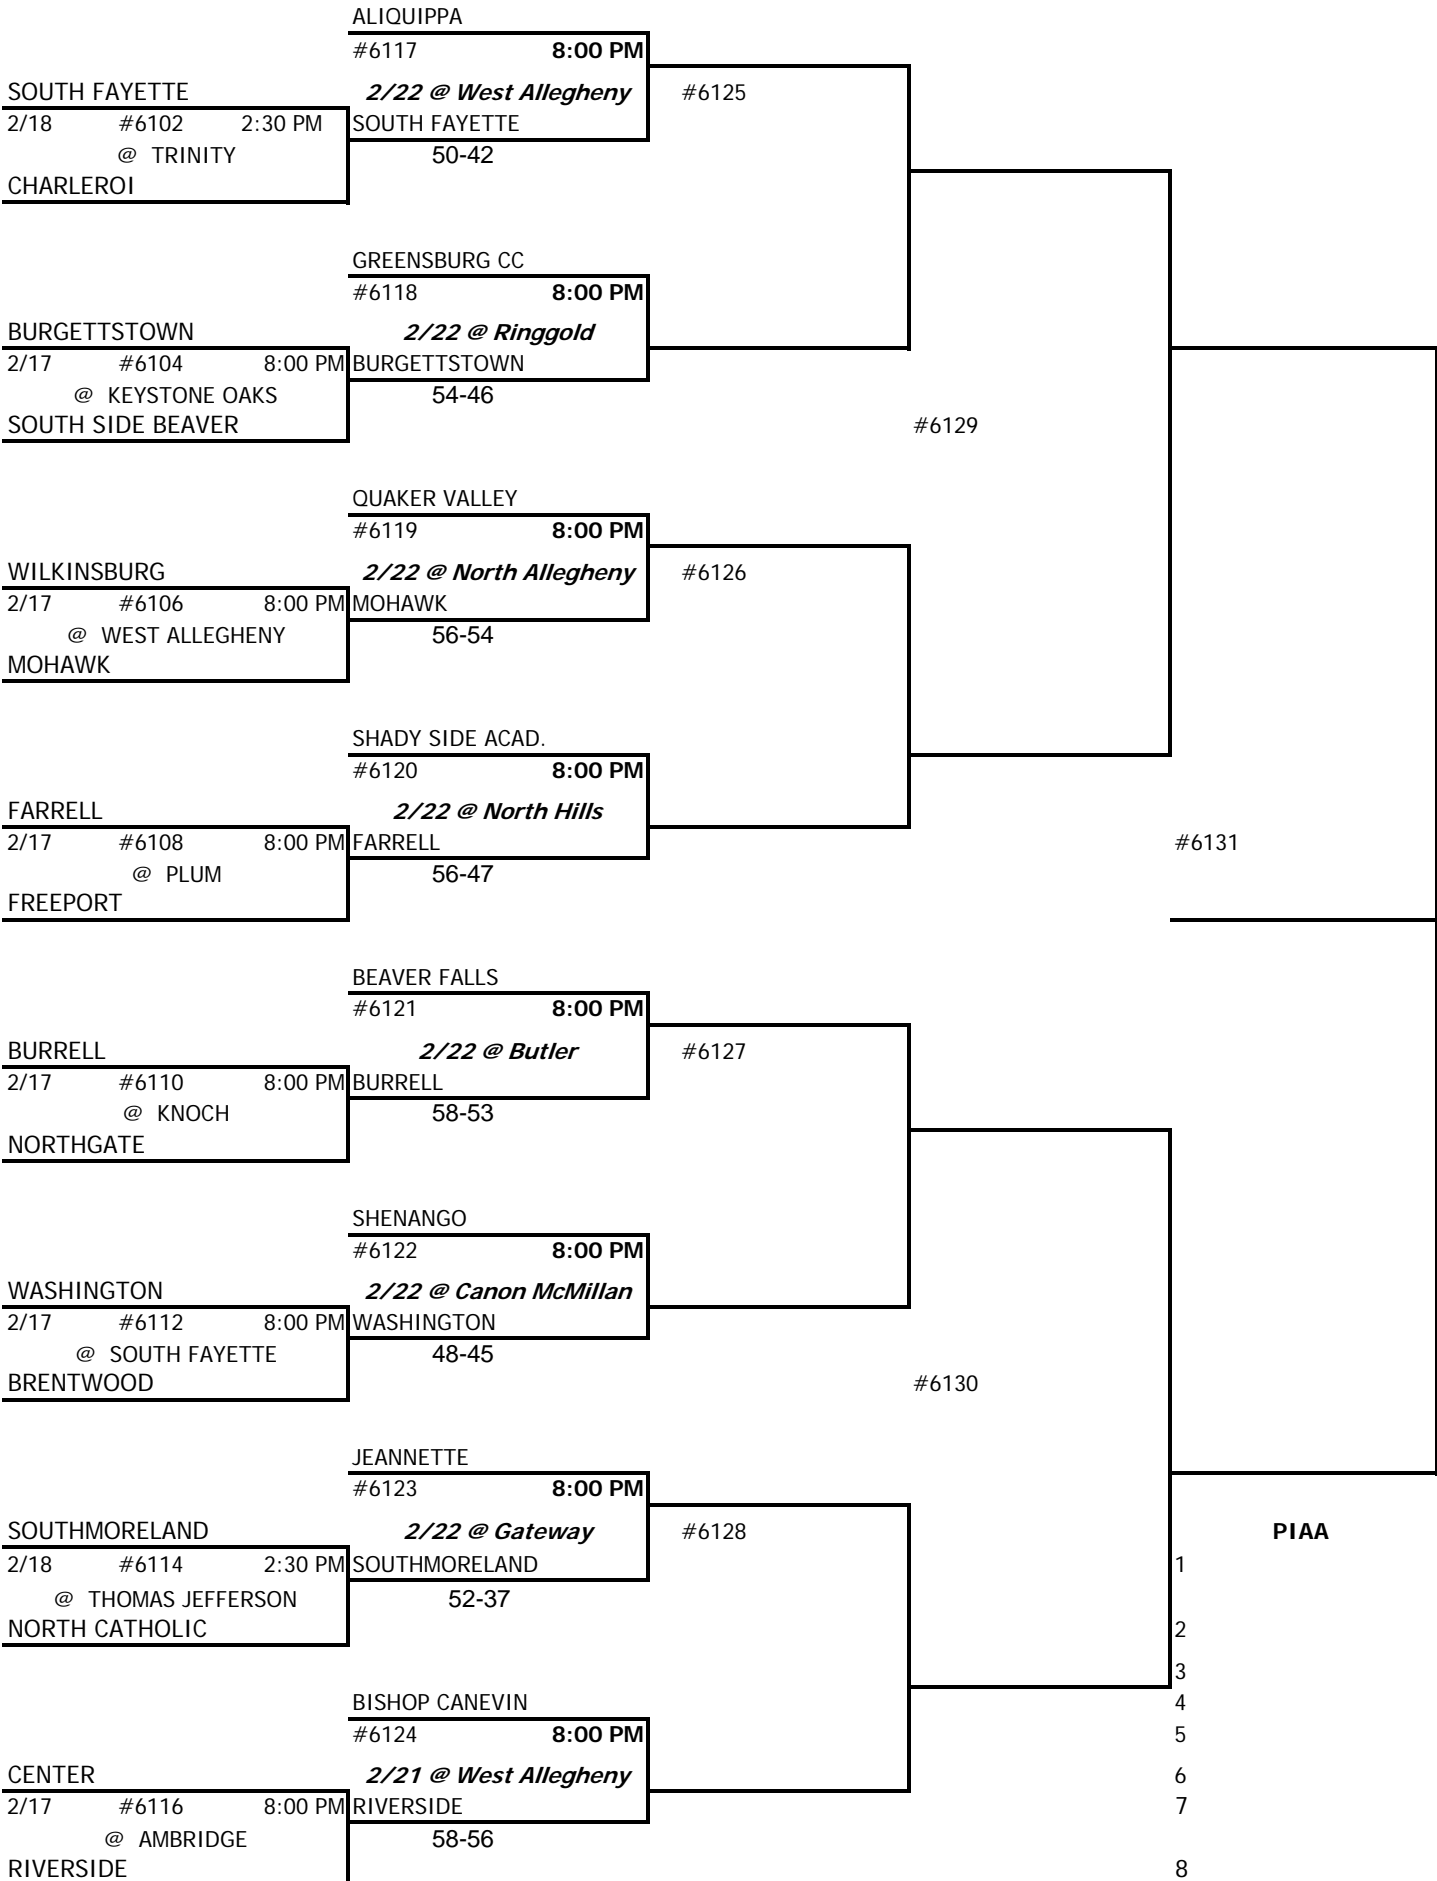

2005/2006 WPIAL/McDonalds QUAD A BOYS BASKETBALL CHAMPIONSHIP

TOP OF BRACKET - HOME TEAM

2005/2006 WPIAL/McDonalds Class AAA BOYS BASKETBALL CHAMPIONSHIP

TOP OF BRACKET - HOME TEAM

2005/2006 WPIAL/McDonalds Class AA Boys Basketball Championship