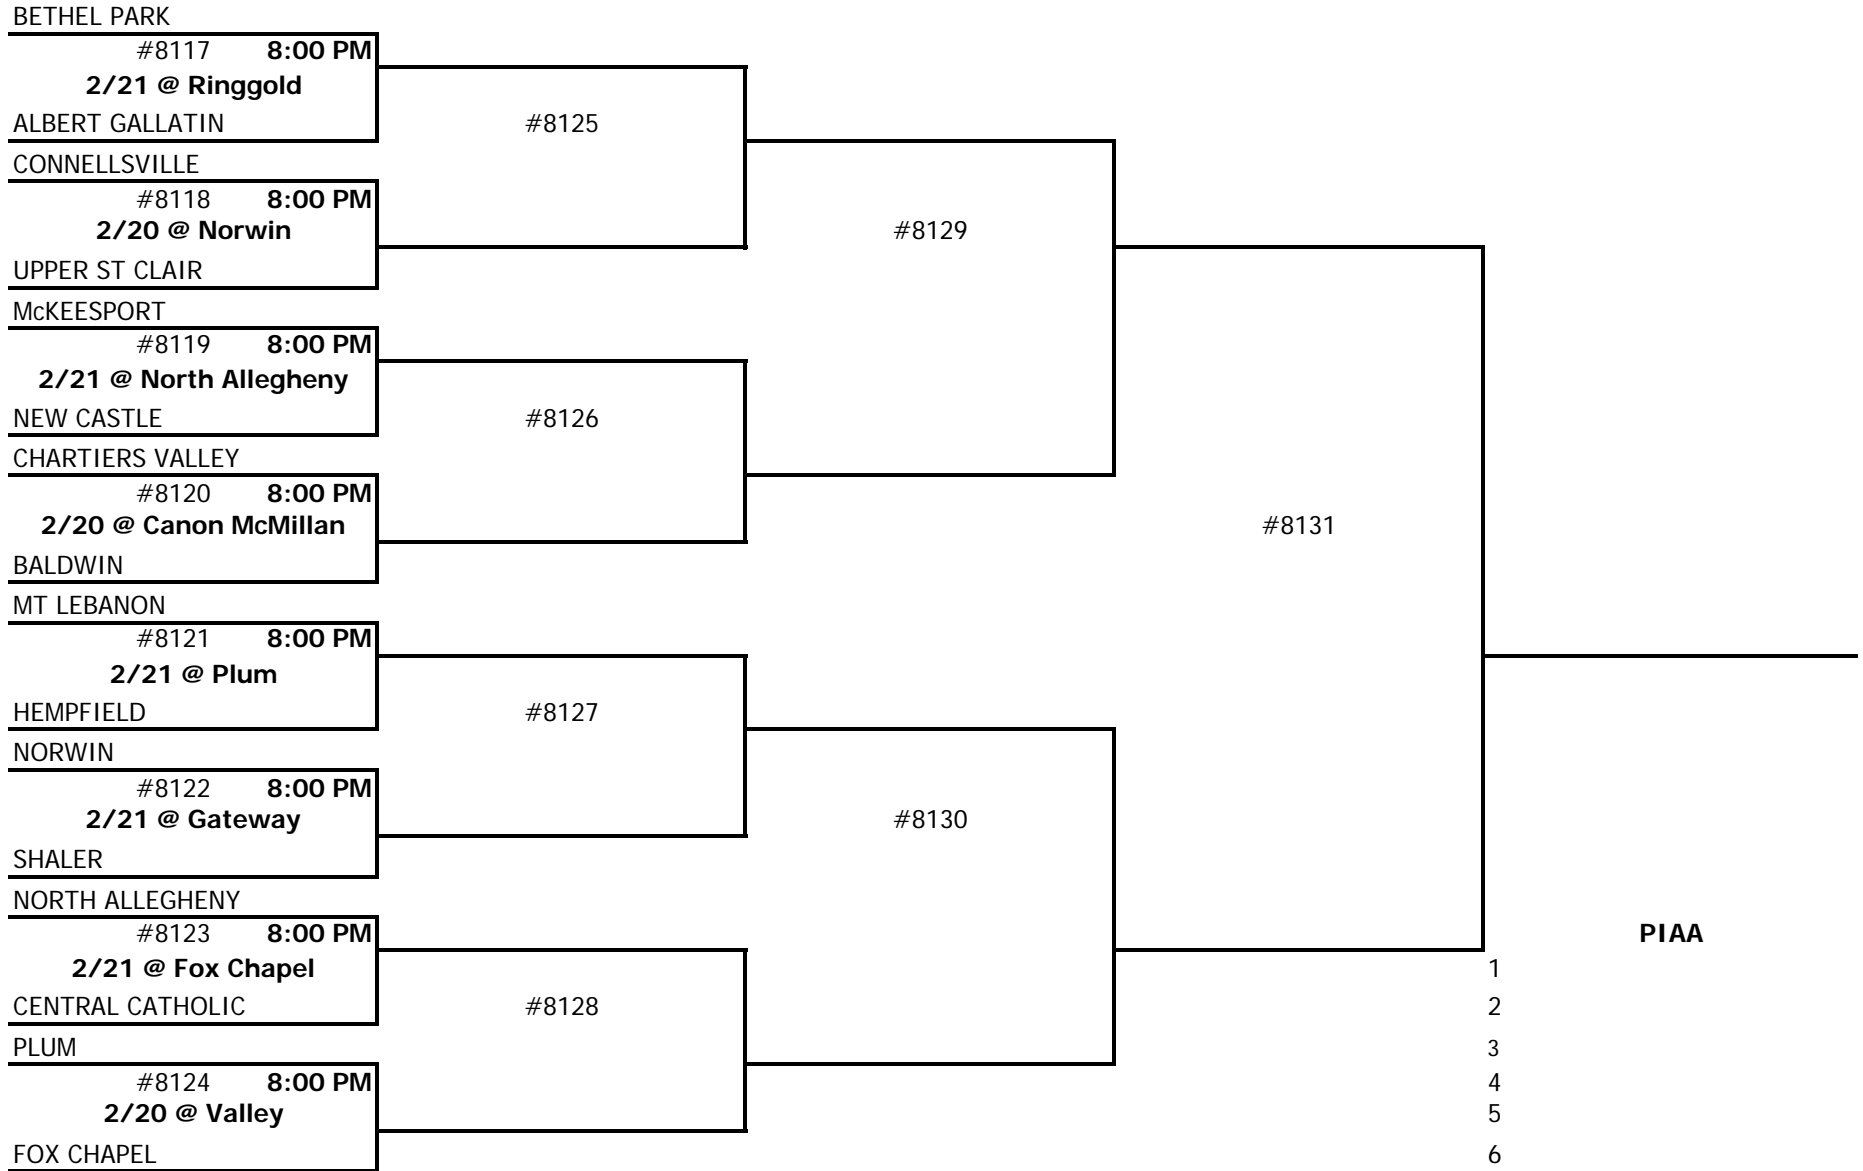

2005/2006 WPIAL/McDonalds QUAD A BOYS BASKETBALL CHAMPIONSHIP

TOP OF BRACKET - HOME TEAM

2005/2006 WPIAL/McDonalds Class AAA BOYS BASKETBALL CHAMPIONSHIP

TOP OF BRACKET - HOME TEAM

2005/2006 WPIAL/McDonalds Class AA Boys Basketball Championship

HOME SITE TOP OF THE BRACKET

2005/2006 WPIAL/McDonalds CLASS A BOYS BASKETBALL CHAMPIONSHIP

2005/2006 WPIAL/McDonalds QUAD A GIRLS BASKETBALL CHAMPIONSHIP

TOP OF BRACKET - HOME TEAM

2005/2006 WPIAL/McDonalds CLASS AAA GIRLS BASKETBALL CHAMPIONSHIP