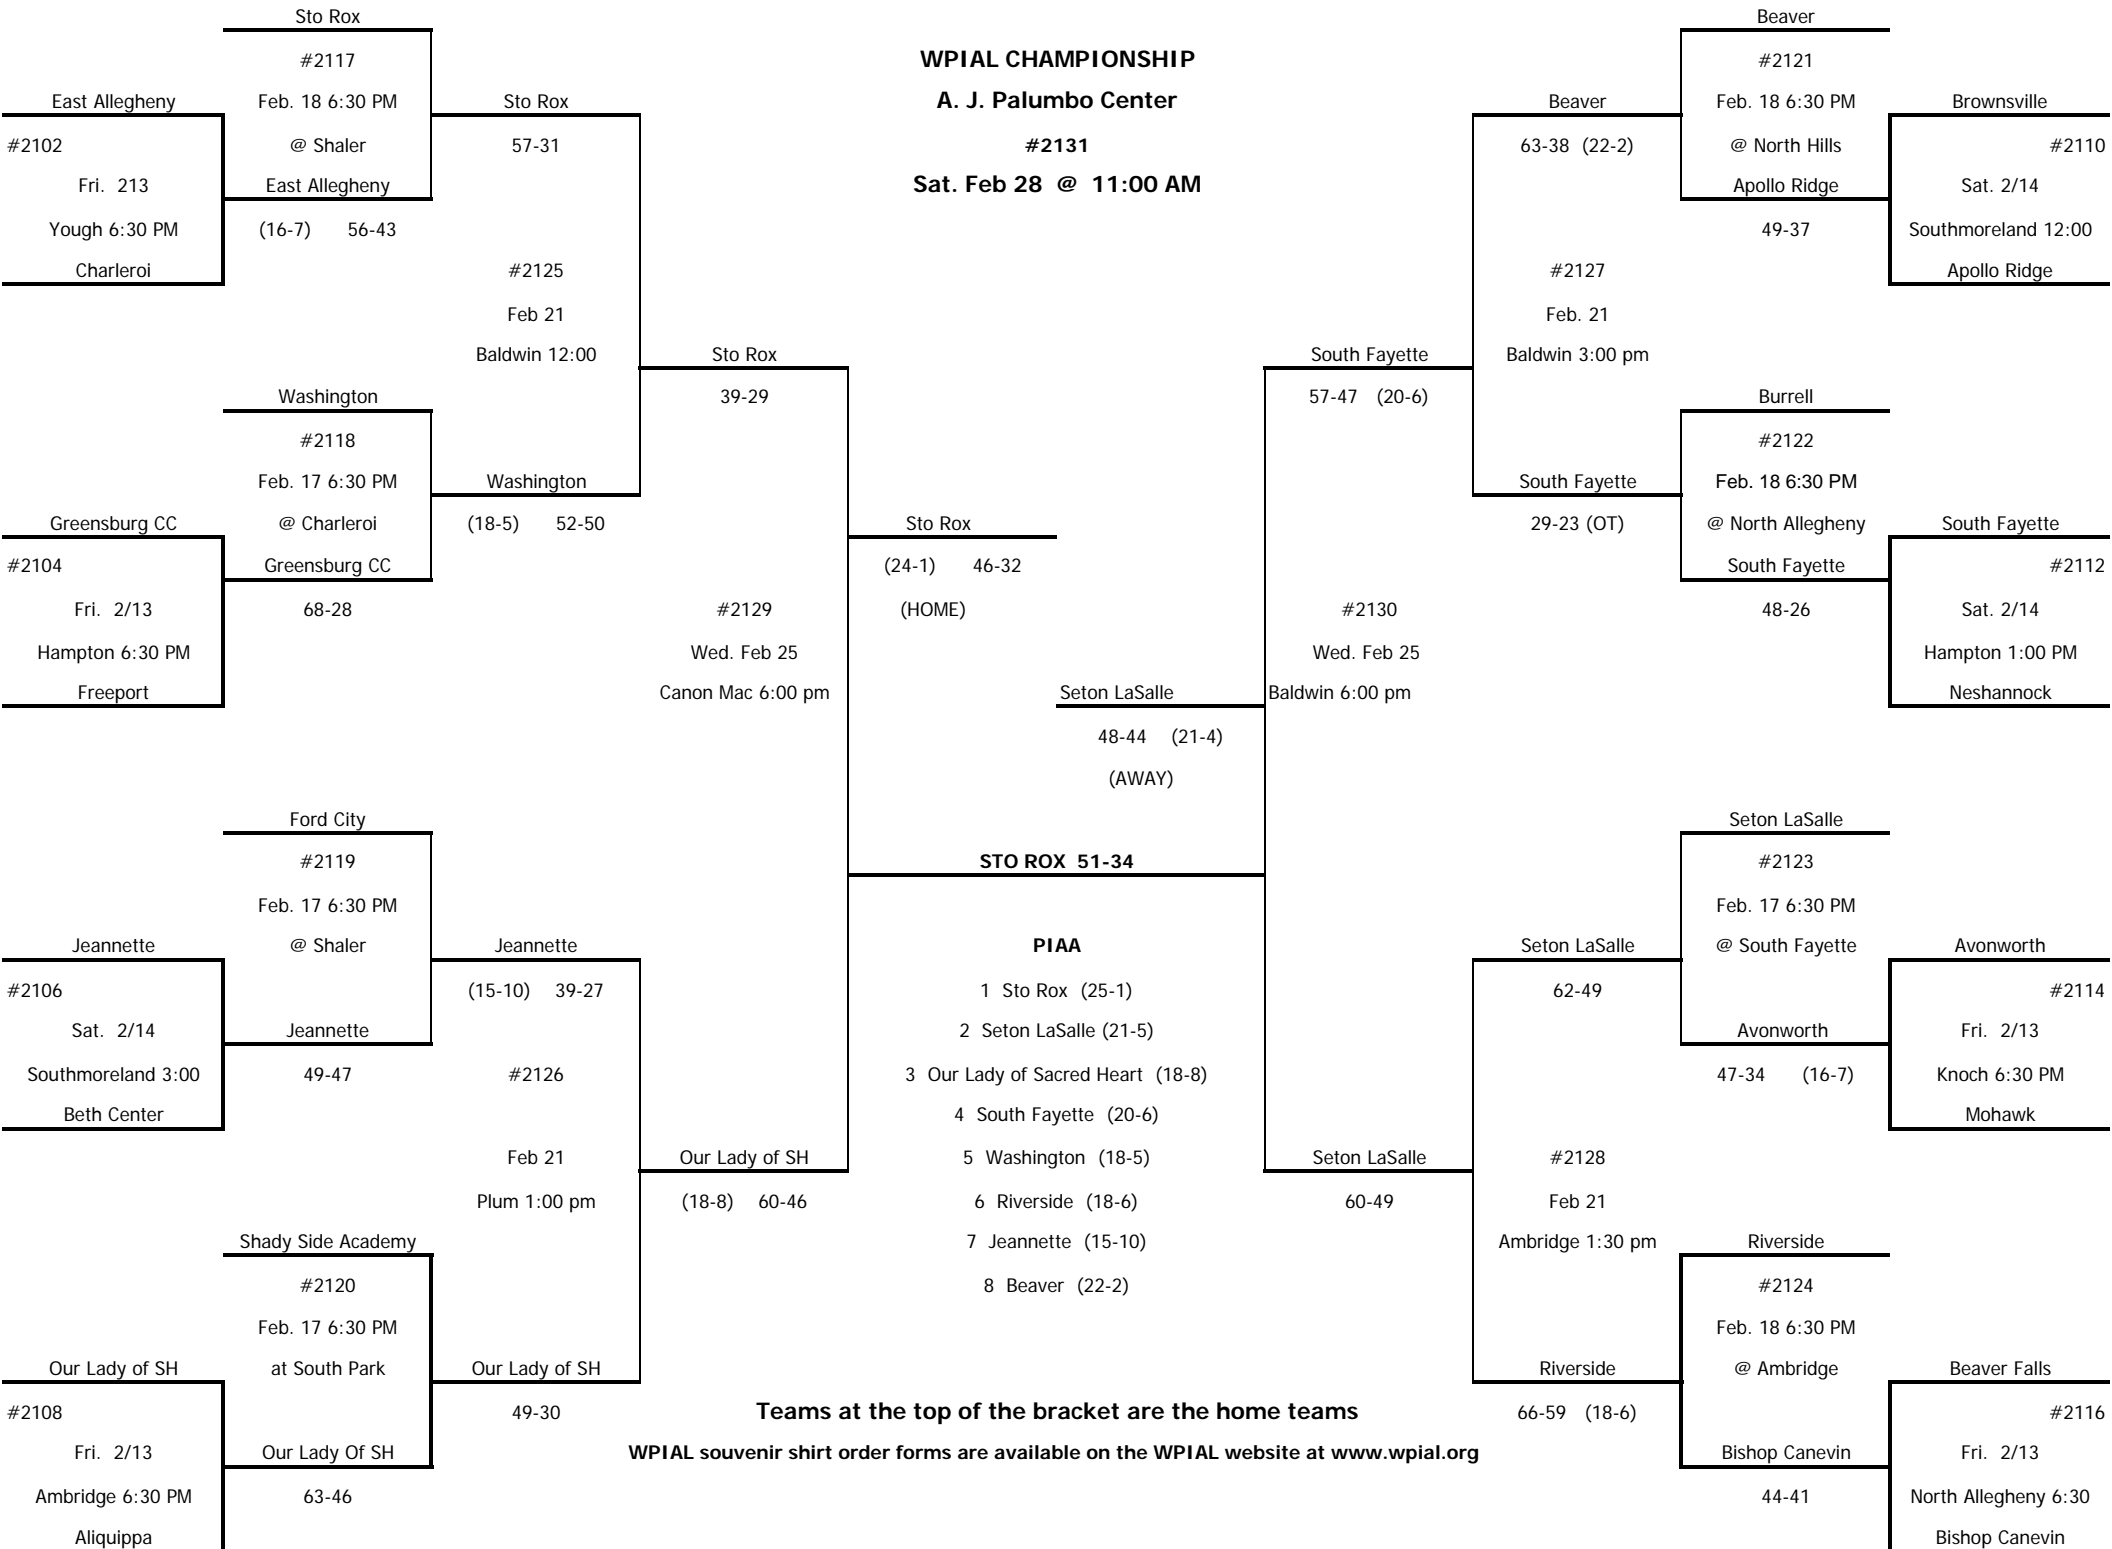

2008-2009 WPIAL/McDONALDS CLASS AA GIRLS BASKETBALL

WPIAL CHAMPIONSHIP

A. J. Palumbo Center

#2131

Sat. Feb 28 @ 11:00 AM

East Allegheny
#2102
Fri. 2/13
Yough 6:30 PM
Charleroi

Sto Rox
#2117
Feb. 18 6:30 PM
@ Shaler
East Allegheny
(16-7) 56-43

Sto Rox
57-31
#2125
Feb 21
Baldwin 12:00

Greensburg CC
#2104
Fri. 2/13
Hampton 6:30 PM
Freeport

Washington
#2118
Feb. 17 6:30 PM
@ Charleroi
Greensburg CC
68-28

Washington
(18-5) 52-50

Sto Rox
39-29
#2129
Wed. Feb 25
Canon Mac 6:00 pm

Sto Rox
(24-1) 46-32
(HOME)

Seton LaSalle
48-44 (21-4)
(AWAY)

1. **STO ROX 51-34**
2. **PIAA**
1. 1 Sto Rox (25-1)
  2. 2 Seton LaSalle (21-5)
  3. 3 Our Lady of Sacred Heart (18-8)
  4. 4 South Fayette (20-6)
  5. 5 Washington (18-5)
  6. 6 Riverside (18-6)
  7. 7 Jeannette (15-10)
  8. 8 Beaver (22-2)

South Fayette
57-47 (20-6)
#2130
Wed. Feb 25
Baldwin 6:00 pm

Beaver
63-38 (22-2)
#2127
Feb. 21
Baldwin 3:00 pm
South Fayette
29-23 (OT)

Burrell
#2122
Feb. 18 6:30 PM
@ North Allegheny
South Fayette
48-26

Seton LaSalle
62-49
#2128
Feb 21
Ambridge 1:30 pm
Riverside
66-59 (18-6)

Seton LaSalle
#2123
Feb. 17 6:30 PM
@ South Fayette
Avonworth
47-34 (16-7)

Riverside
#2124
Feb. 18 6:30 PM
@ Ambridge
Bishop Canevin
44-41

Brownsville
#2110
Sat. 2/14
Southmoreland 12:00
Apollo Ridge

South Fayette
#2112
Sat. 2/14
Hampton 1:00 PM
Neshannock

Avonworth
#2114
Fri. 2/13
Knoch 6:30 PM
Mohawk

Beaver Falls
#2116
Fri. 2/13
North Allegheny 6:30
Bishop Canevin