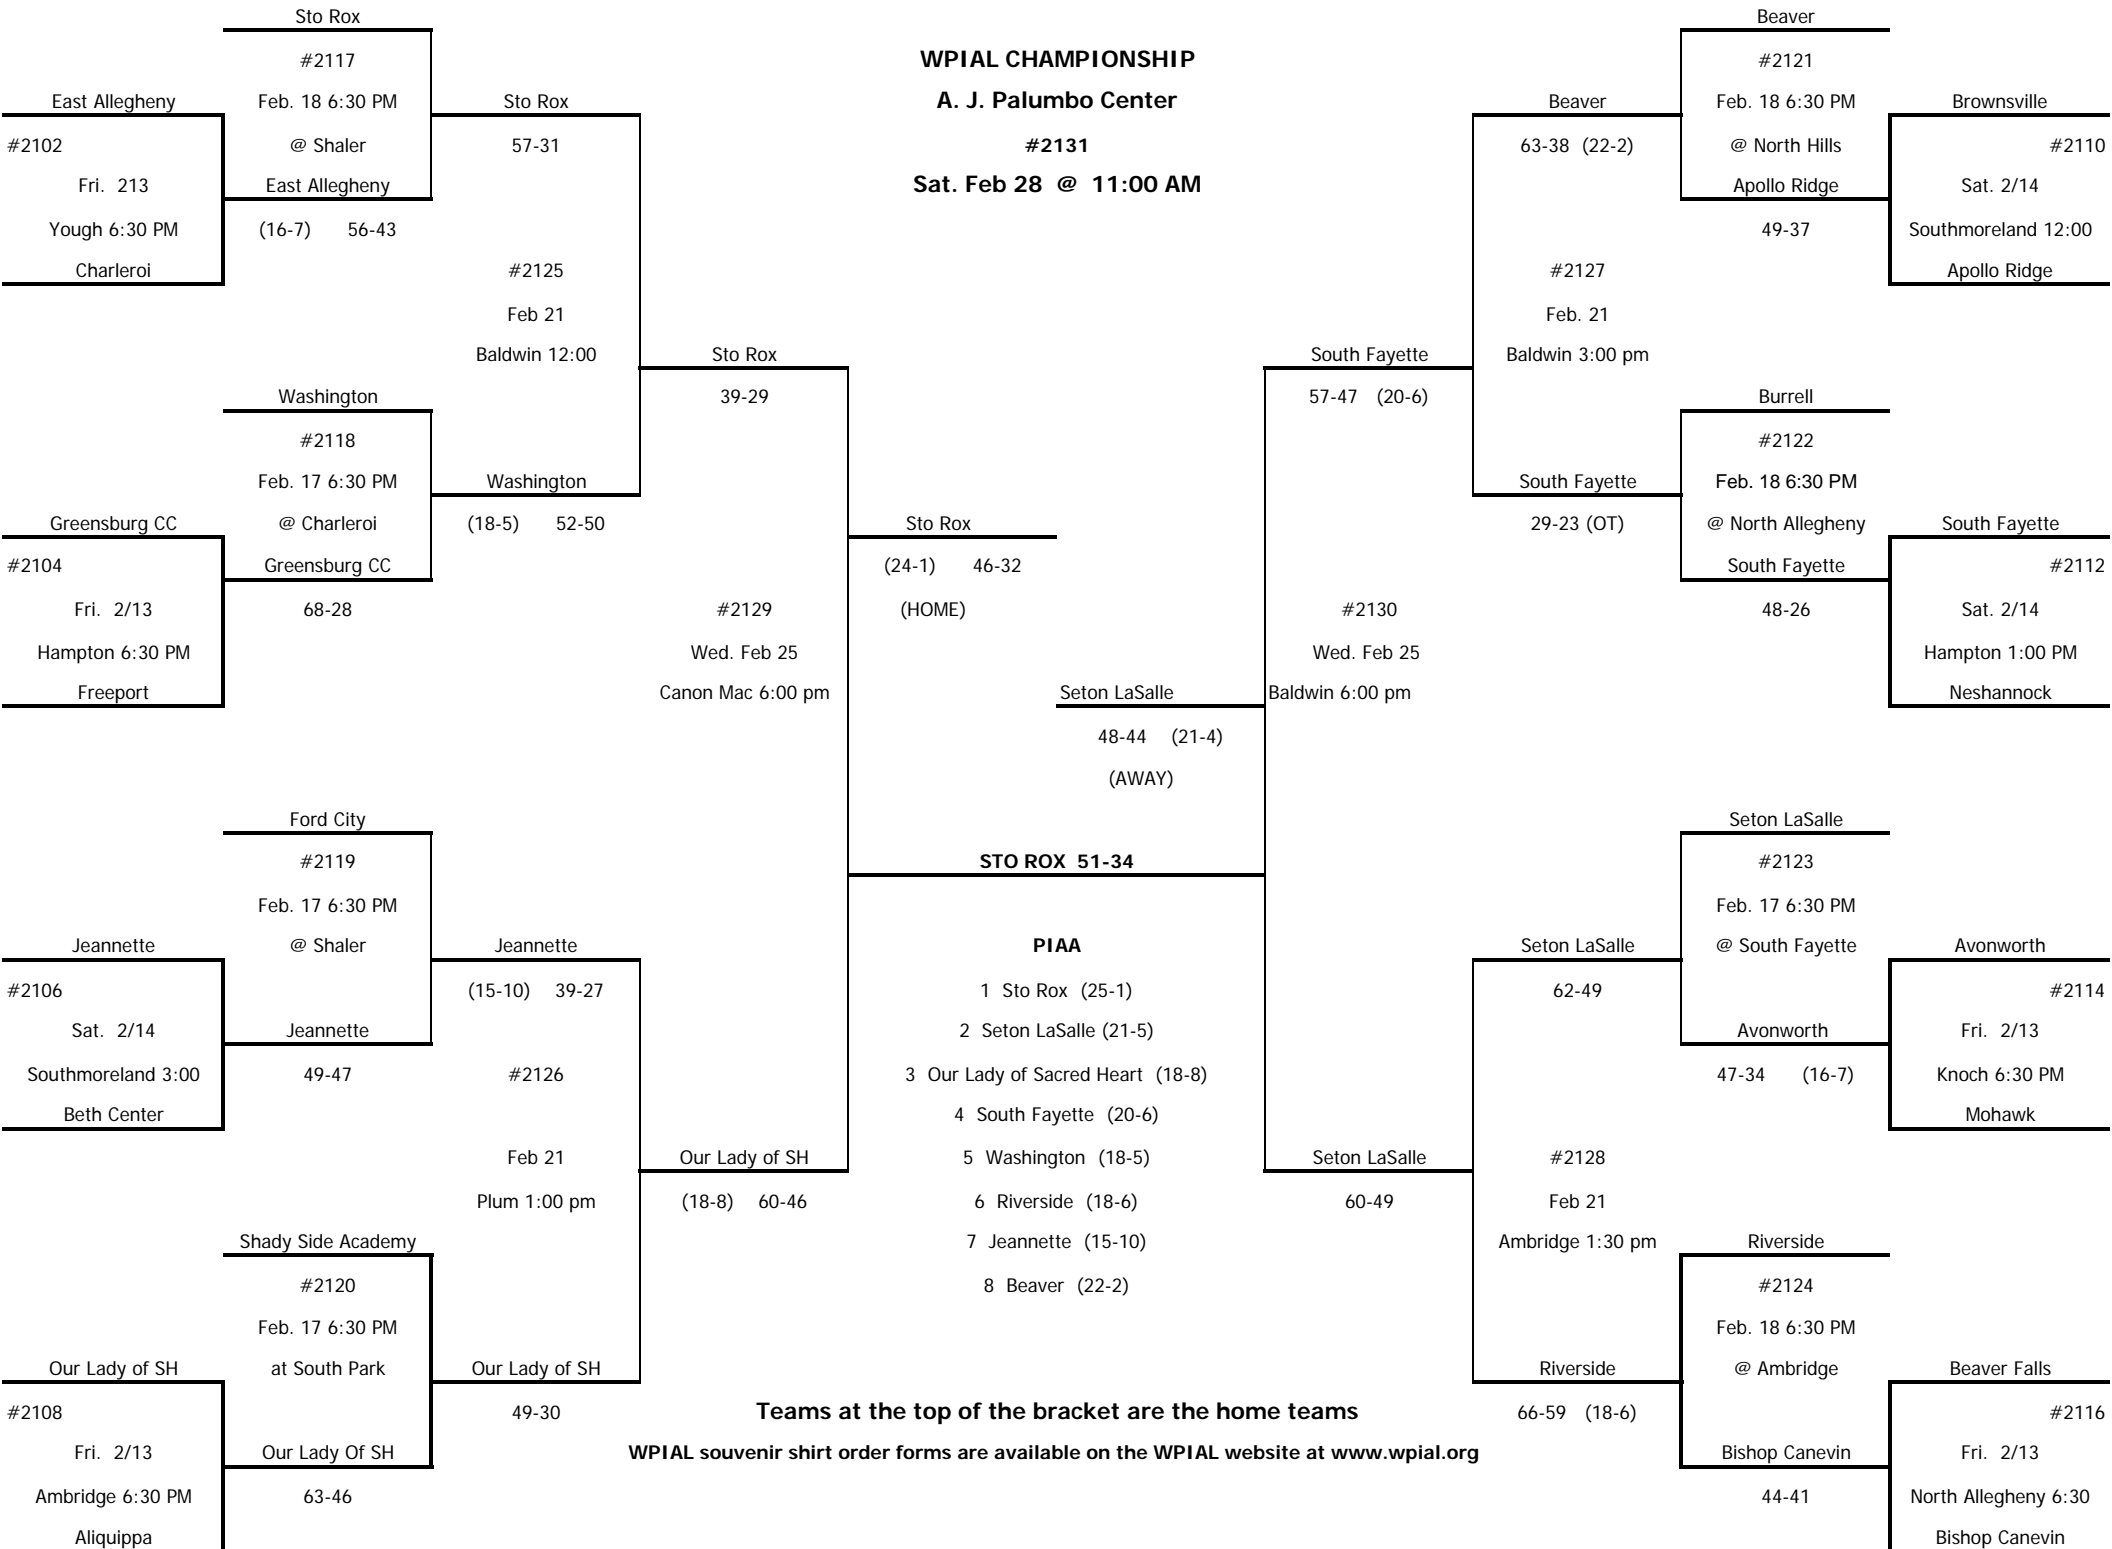

2008-2009 WPIAL/McDONALDS CLASS AA GIRLS BASKETBALL

WPIAL CHAMPIONSHIP

A. J. Palumbo Center

#2131

Sat. Feb 28 @ 11:00 AM

East Allegheny
#2102
Fri. 2/13
Yough 6:30 PM
Charleroi

Sto Rox
#2117
Feb. 18 6:30 PM
@ Shaler
East Allegheny
(16-7) 56-43

Sto Rox
57-31
#2125
Feb 21
Baldwin 12:00

Greensburg CC
#2104
Fri. 2/13
Hampton 6:30 PM
Freeport

Washington
#2118
Feb. 17 6:30 PM
@ Charleroi
Greensburg CC
68-28

Washington
(18-5) 52-50

Sto Rox
39-29
#2129
Wed. Feb 25
Canon Mac 6:00 pm

Sto Rox
(24-1) 46-32
(HOME)

Seton LaSalle
48-44 (21-4)
(AWAY)

1. **STO ROX 51-34**
2. **PIAA**
1. 1 Sto Rox (25-1)
  2. 2 Seton LaSalle (21-5)
  3. 3 Our Lady of Sacred Heart (18-8)
  4. 4 South Fayette (20-6)
  5. 5 Washington (18-5)
  6. 6 Riverside (18-6)
  7. 7 Jeannette (15-10)
  8. 8 Beaver (22-2)

South Fayette
57-47 (20-6)
#2130
Wed. Feb 25
Baldwin 6:00 pm

Beaver
63-38 (22-2)
#2127
Feb. 21
Baldwin 3:00 pm
South Fayette
29-23 (OT)

Beaver
#2121
Feb. 18 6:30 PM
@ North Hills
Apollo Ridge
49-37

Brownsville
#2110
Sat. 2/14
Southmoreland 12:00
Apollo Ridge

Jeannette
#2106
Sat. 2/14
Southmoreland 3:00
Beth Center

Ford City
#2119
Feb. 17 6:30 PM
@ Shaler
Jeannette
49-47

Jeannette
(15-10) 39-27
#2126
Feb 21
Plum 1:00 pm

Our Lady of SH
(18-8) 60-46

Seton LaSalle
60-49

Seton LaSalle
62-49
#2128
Feb 21
Ambridge 1:30 pm
Riverside
66-59 (18-6)

Seton LaSalle
#2123
Feb. 17 6:30 PM
@ South Fayette
Avonworth
47-34 (16-7)

Avonworth
#2114
Fri. 2/13
Knoch 6:30 PM
Mohawk

Our Lady of SH
#2108
Fri. 2/13
Ambridge 6:30 PM
Aliquippa

Shady Side Academy
#2120
Feb. 17 6:30 PM
at South Park
Our Lady Of SH
63-46

Our Lady of SH
49-30

Teams at the top of the bracket are the home teams
WPIAL souvenir shirt order forms are available on the WPIAL website at www.wpial.org

Riverside
66-59 (18-6)

Riverside
#2124
Feb. 18 6:30 PM
@ Ambridge
Bishop Canevin
44-41

Beaver Falls
#2116
Fri. 2/13
North Allegheny 6:30
Bishop Canevin