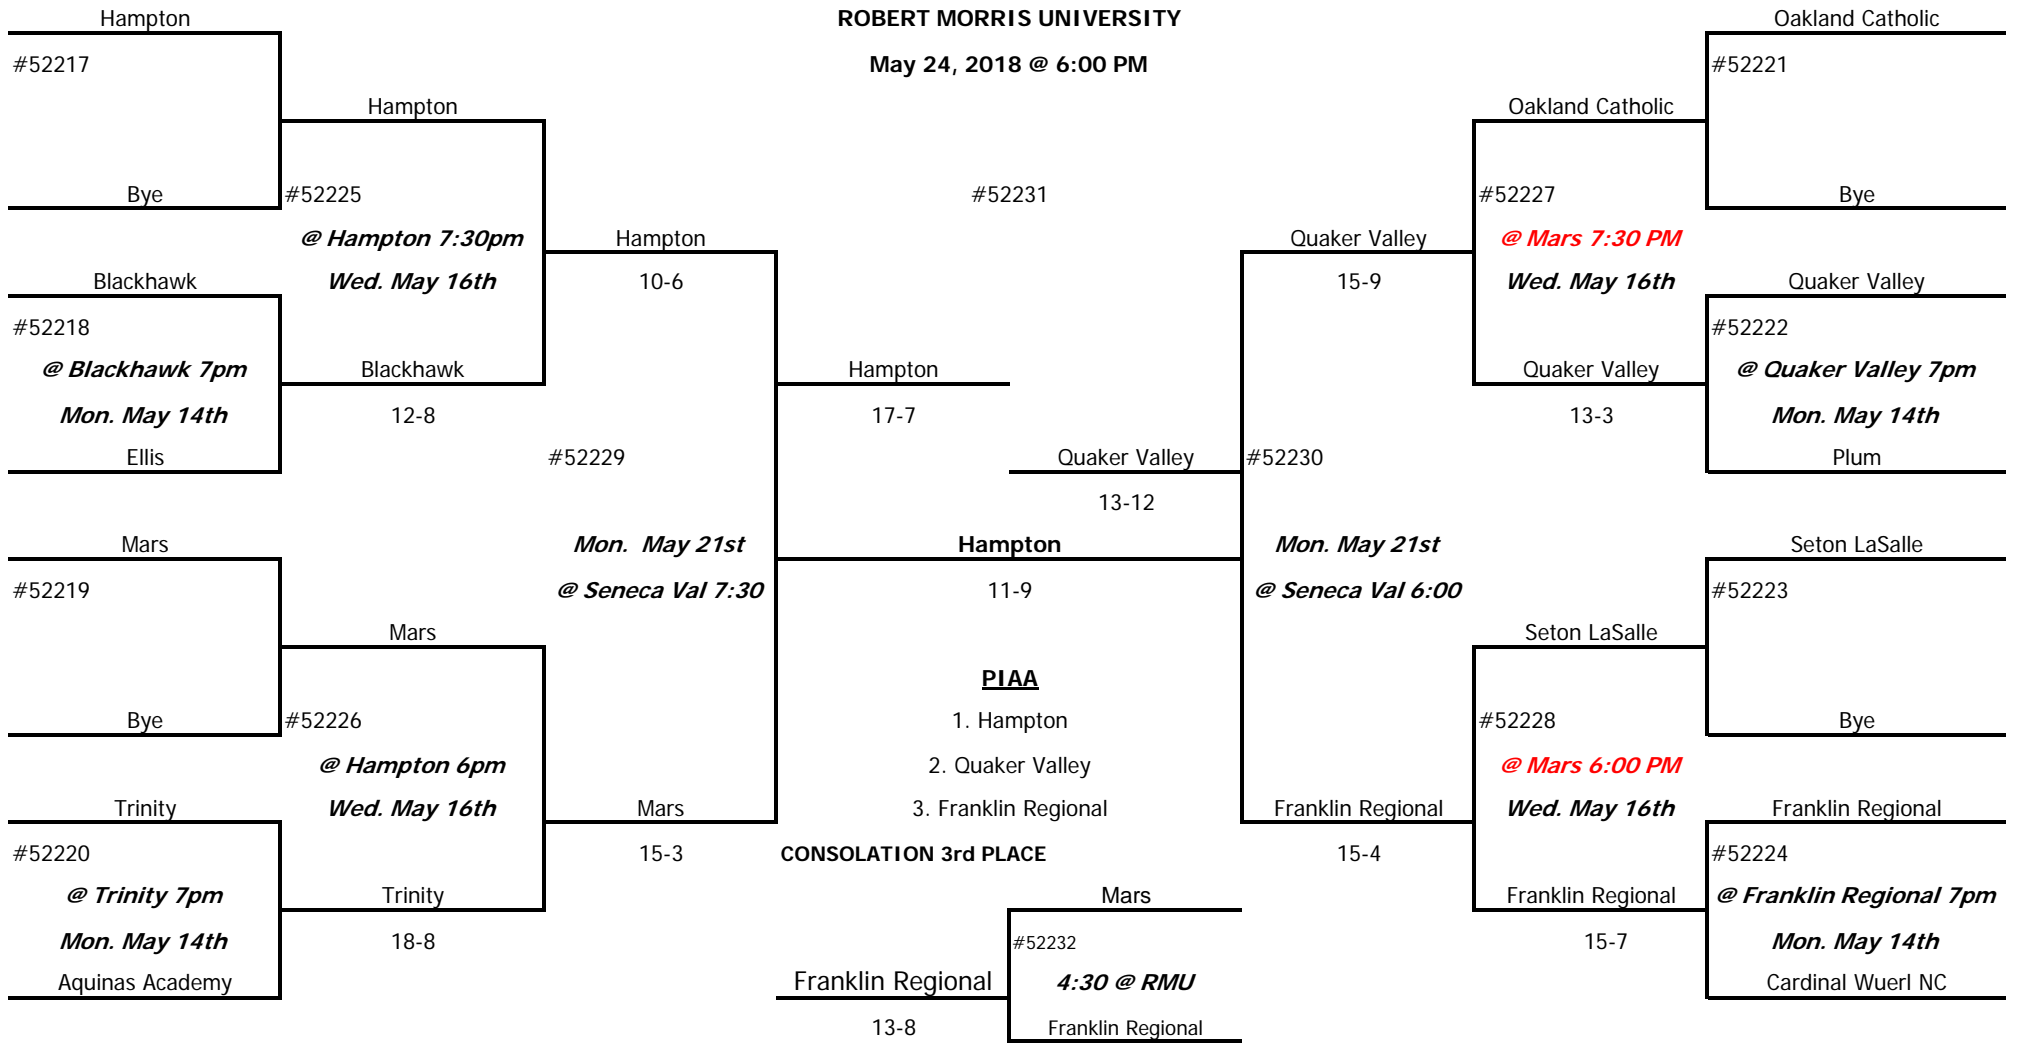

2017-2018 WPIAL CLASS 2-A GIRLS LACROSSE CHAMPIONSHIP

WPIAL ticket prices:
Gate sale: \$7 Adults ~ \$5 students (**finals \$5 & \$10**)

EACH TEAM MUST SUPPLY AND MAINTAIN GAME BALLS THROUGHOUT THE TOURNAMENT ON THEIR HALF OF THE FIELD
THE HOST SITE MUST MAINTAIN SCORERS TABLE FOR ALL ROUNDS