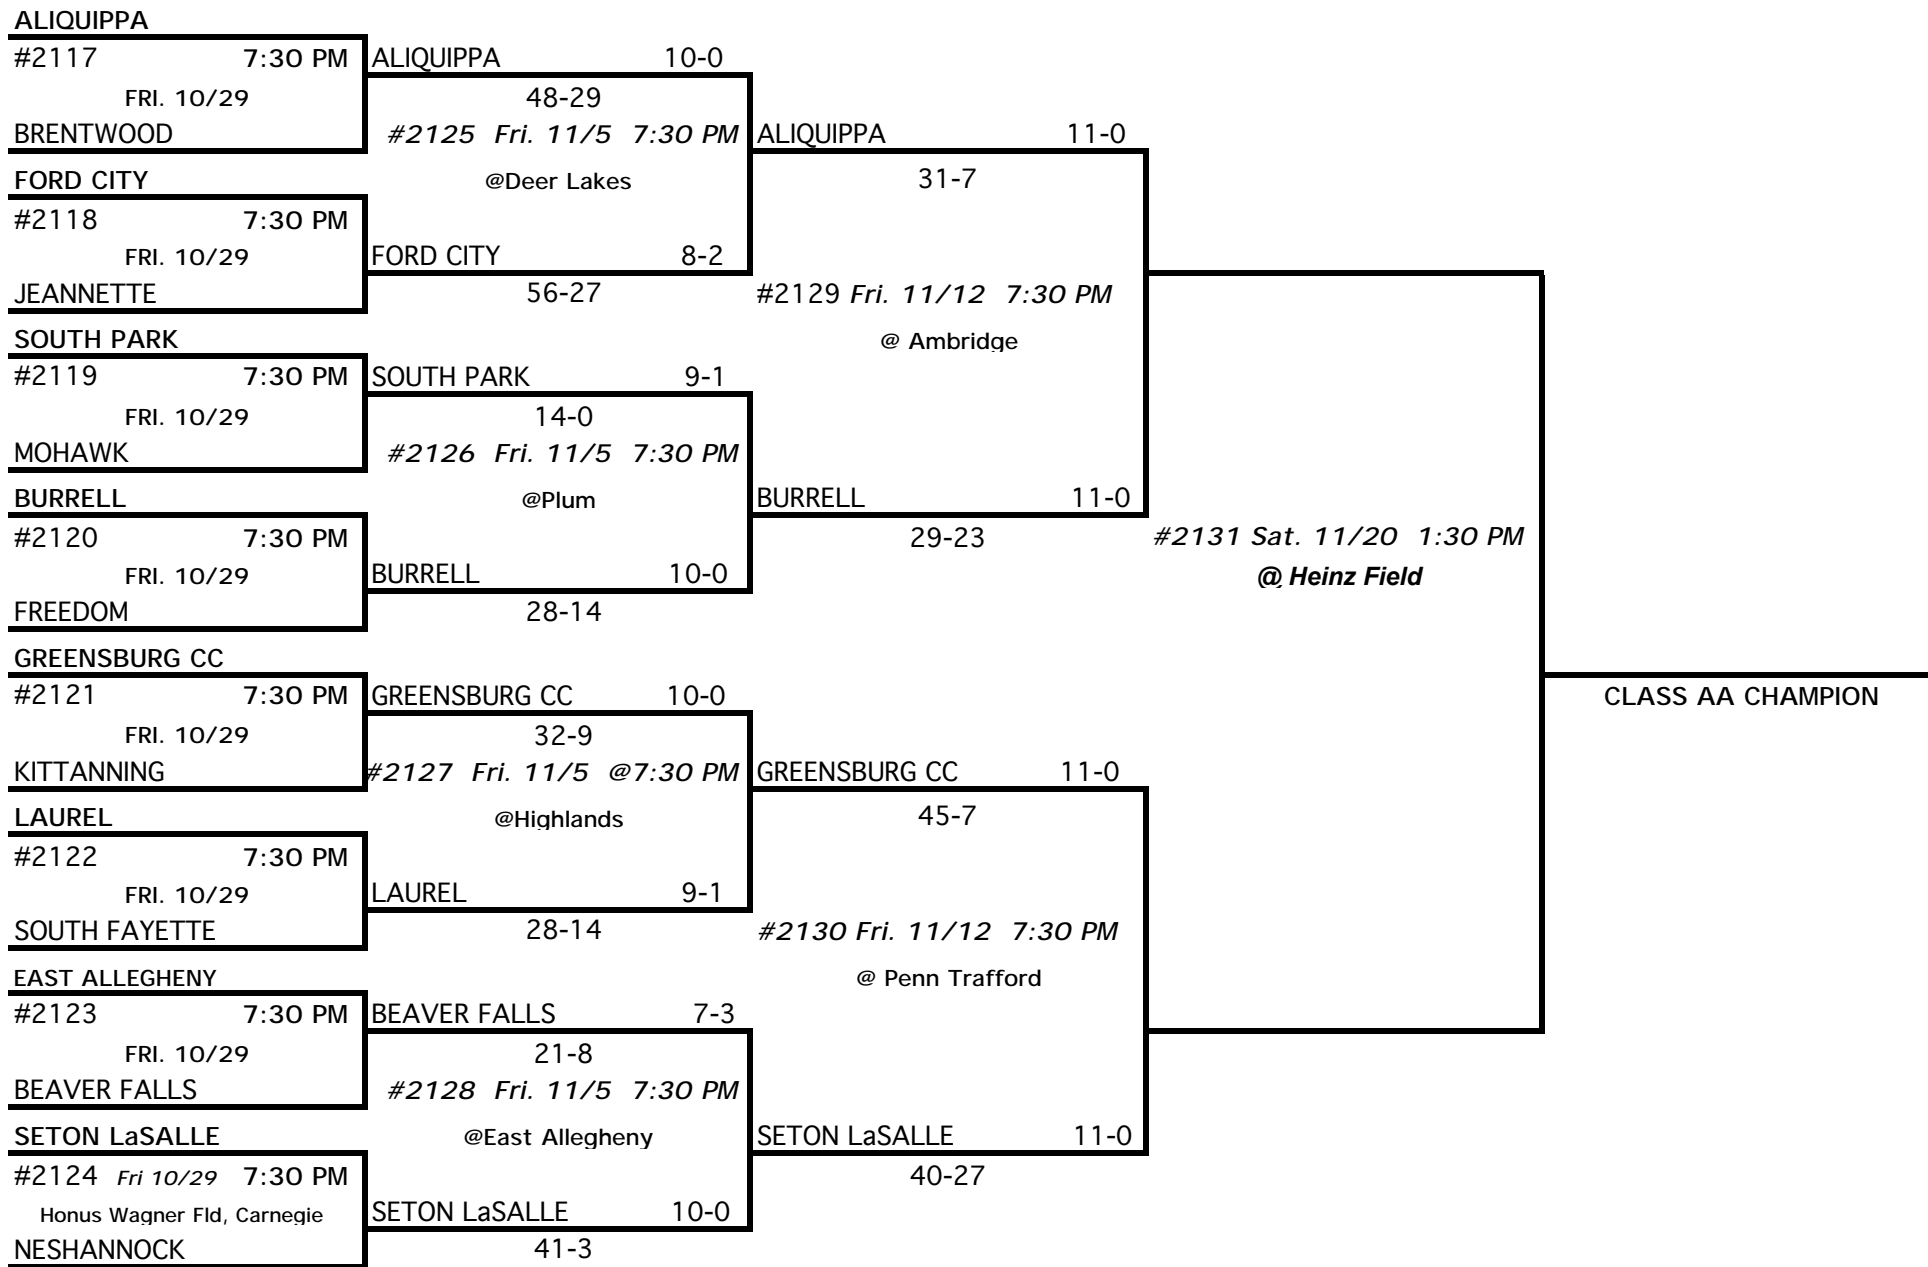

# WPIAL McDONALDS CLASS AA FOOTBALL CHAMPIONSHIP

Site & Home team top of the bracket unless otherwise noted